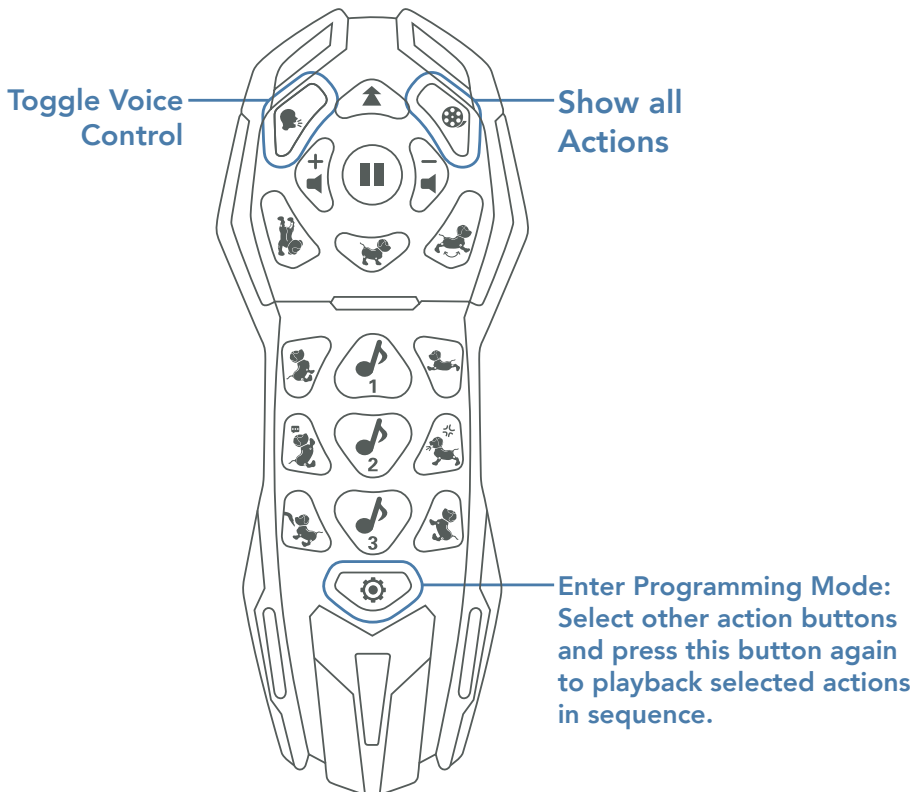

Smart Puppy R3 User Manual

PLEASE READ THIS MANUAL BEFORE USING.
PLEASE RETAIN THIS INFORMATION FOR FUTURE REFERENCE

R3 Smart Puppy Setup

*If actions are performed incorrectly, place R3 in an upright position

Remote Setup

R3 Puppy Smart Commands

- Voice Instructions:
- Sing a Song
 - Stand at Attention
 - Sit Down

- Handstand
- Lean Over
- Say Hello
- Push-ups

Show All Functions

Go Forward

Stop

Stand at Attention

Increase Volume

Decrease Volume

Handstand

Push-ups

Music 1

Music 2

Music 3

Sit Down

Say Hello

Touch

Crouch Down

Wrath

Sitting and Standing

Enter Programming Mode/
Run Program

*After 80 seconds without operation, R3 will go into sleep mode

CONTACT INFORMATION