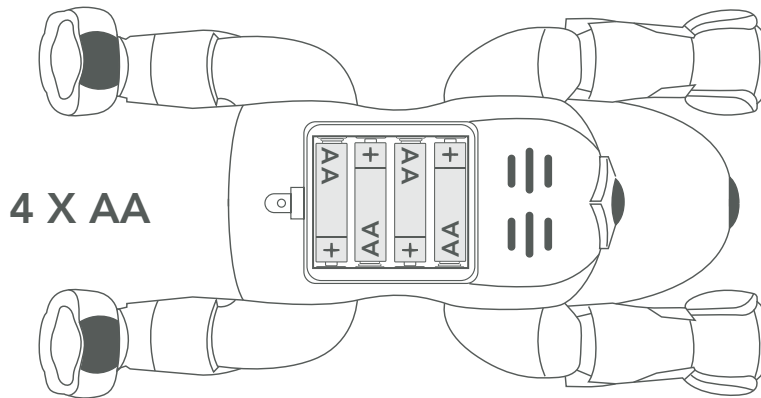

Smart Puppy R3 User Manual

PLEASE READ THIS MANUAL BEFORE USING.
PLEASE RETAIN THIS INFORMATION FOR FUTURE REFERENCE

R3 Smart Puppy Setup

*If actions are performed incorrectly, place R3 in an upright position

Remote Setup

R3 Puppy Smart Commands

- Voice Instructions:
- Sing a Song
 - Stand at Attention
 - Sit Down

- Handstand
- Lean Over
- Say Hello
- Push-ups

Show All Functions

Go Forward

Stop

Stand at Attention

Say Hello

Touch

Crouch Down

Wrath

Sitting and Standing

Enter Programming Mode/
Run Program

*After 80 seconds without operation, R3 will go into sleep mode

CONTACT INFORMATION