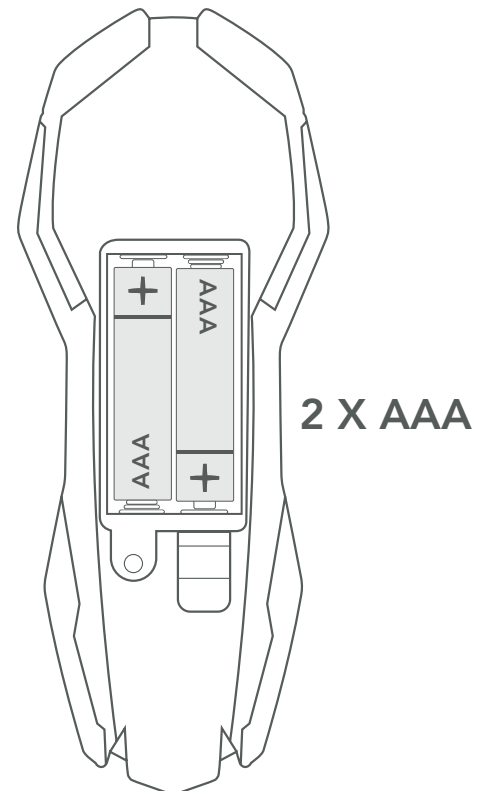

Smart Puppy R3 User Manual

PLEASE READ THIS MANUAL BEFORE USING.
PLEASE RETAIN THIS INFORMATION FOR FUTURE REFERENCE

R3 Smart Puppy Setup

*If actions are performed incorrectly, place R3 in an upright position

Remote Setup

R3 Puppy Smart Commands

- Voice Instructions:
- Sing a Song
 - Stand at Attention
 - Sit Down

- Handstand
- Lean Over
- Say Hello
- Push-ups

Show All Functions

Go Forward

Stop

Stand at Attention