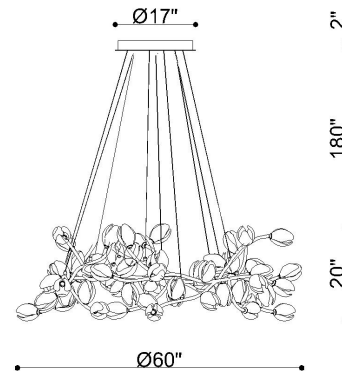

Belluno, 72 Light LED Grand Chandelier, Champagne Gold

Specifications:

Model#: 12089-03
Finish: Champagne Gold
Glass/Shade: White
Material: Steel and Glass
Dimension: 60" Dx 20"H
Lamping: LED
Wattage: 72 x 1W
Voltage: 120V
Color Temperature: 3000K
CRI: 90
Delivered Lumen: 3800 lm
Dimmable: Yes
Max. Hanging Height : 220"
Canopy Dimension: 17"D
Product Weight: 112.2 lbs.