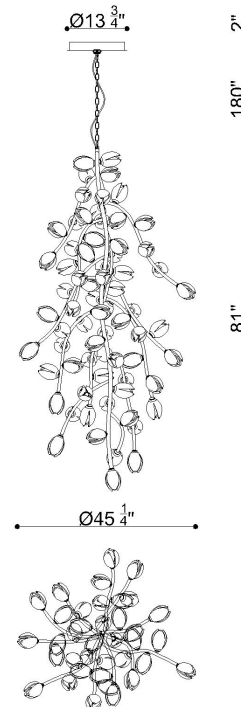

## Belluno, 70 Light LED Grand Chandelier, Champagne Gold

### Specifications:

Model#: 12087-03  
Finish: Champagne Gold  
Glass/Shade: White  
Material: Steel and Glass  
Dimension: 45-1/4"D x 81"H  
Lamping: LED  
Wattage: 70 x 1W  
Voltage: 120V  
Color Temperature: 3000K  
CRI: 90  
Delivered Lumen: 2870 lm  
Dimmable: Yes  
Max. Hanging Height : 261"  
Canopy Dimension: 13-3/4"D  
Product Weight: 116 lbs.