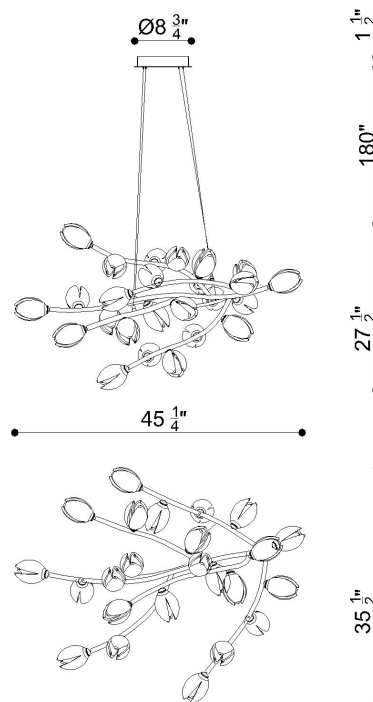

Belluno, 29 Light LED Chandelier, Champagne Gold

Specifications:

Model#: 12086-03
 Finish: Champagne Gold
 Glass/Shade: White
 Material: Steel and Glass
 Dimension: 45-1/4"L x 35-1/2"W x 27-1/2"H
 Lamping: LED
 Wattage: 29 x 1W
 Voltage: 120V
 Color Temperature: 3000K
 CRI: 90
 Delivered Lumen: 1371 lm
 Dimmable: Yes
 Max. Hanging Height : 207"
 Canopy Dimension: 8-3/4"D
 Product Weight: 44 lbs.

Fixtures weighing 35 lbs. or more must be supported and installed independently of the ceiling outlet (junction) box and require additional support in the ceiling where the fixture is being installed