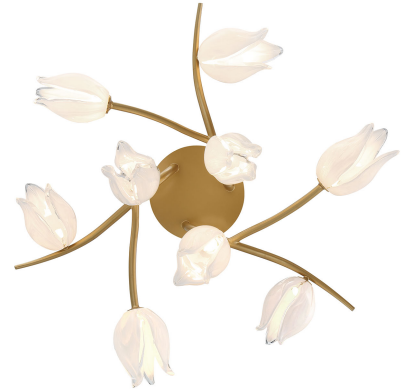

Belluno, 9 Light LED Ceiling Mount, Champagne Gold

Specifications:

Model#: 12084-03
Finish: Champagne Gold
Glass/Shade: White
Material: Steel and Glass
Dimension: 26"D x 10-1/2"H
Lamping: LED
Wattage: 9x3W
Voltage: 120V
Color Temperature: 3000K
CRI: 90
Delivered Lumen: 1140 lm
Dimmable: Yes
Canopy Dimension: 6-3/4"D
Product Weight: 14.7 lbs.