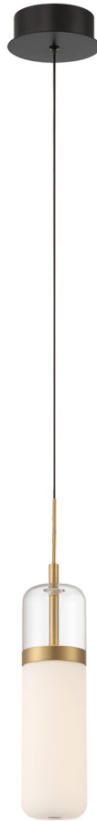

## Verona, 1 Light LED Pendant

### Specifications:

Model#: 10220-02  
Finish: Matte Black  
Glass/Shade: White & Clear  
Material: Steel / Glass  
Dimension: 5.5" D x 17.5" H  
Lamping: Integrated LED  
Wattage: 1 x 11 W  
Voltage: 120V  
Color Temperature: 3000K  
CRI: 80  
Delivered Lumen: 600lm  
Dimmable: Yes  
Max. Hanging Height: 115.5"  
Canopy Dimension: 5.5" D  
Product Weight: 3.4 lbs.