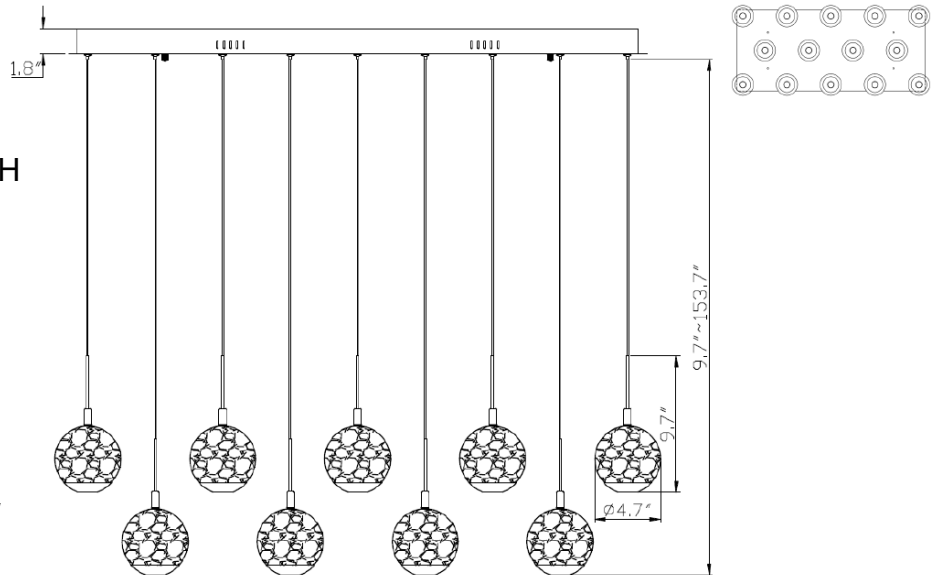

Baveno, 14 Light Rectangular LED Chandelier

Specifications:

- Model#: 10209-030
- Finish: Painted Antique Brass
- Glass/Shade: Alabaster
- Material: Steel / Glass
- Dimension: 41.25" L x 17.75" W x 9.75" H
- Lamping: Integrated LED
- Wattage: 14 x 10.3W
- Voltage: 120V
- Color Temperature: 3000K
- CRI: 80
- Delivered Lumen: 5350lm
- Dimmable: Yes
- Max. Hanging Height: 155.5"
- Canopy Dimension: 41.25" L x 17.75" W
- Product Weight: 40.7 lbs.