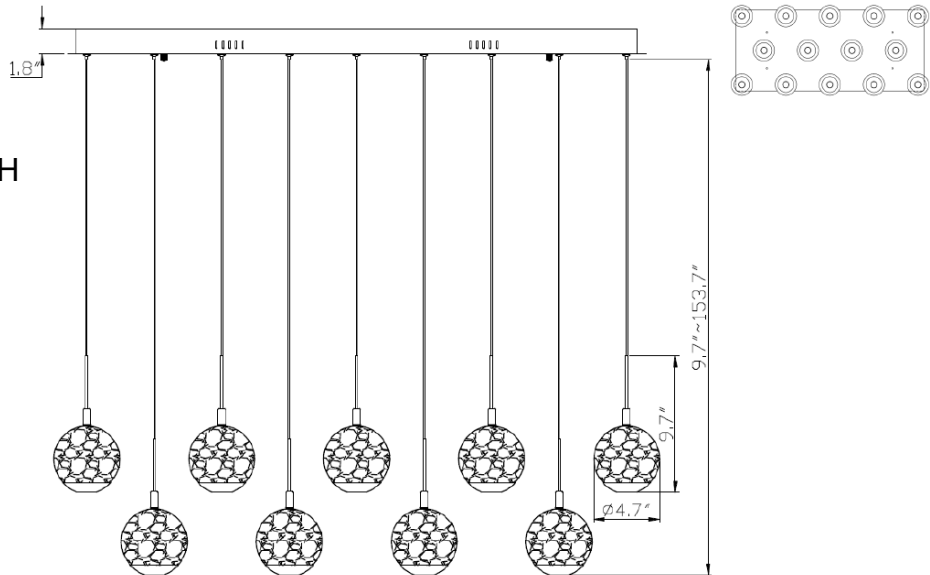

Baveno, 14 Light Rectangular LED Chandelier

Specifications:

- Model#: 10209-02
- Finish: Matte Black
- Glass/Shade: Alabaster
- Material: Steel / Glass
- Dimension: 41.25" L x 17.75" W x 9.75" H
- Lamping: Integrated LED
- Wattage: 14 x 10.3W
- Voltage: 120V
- Color Temperature: 3000K
- CRI: 80
- Delivered Lumen: 5350lm
- Dimmable: Yes
- Max. Hanging Height: 155.5"
- Canopy Dimension: 41.25" L x 17.75" W
- Product Weight: 40.7 lbs.