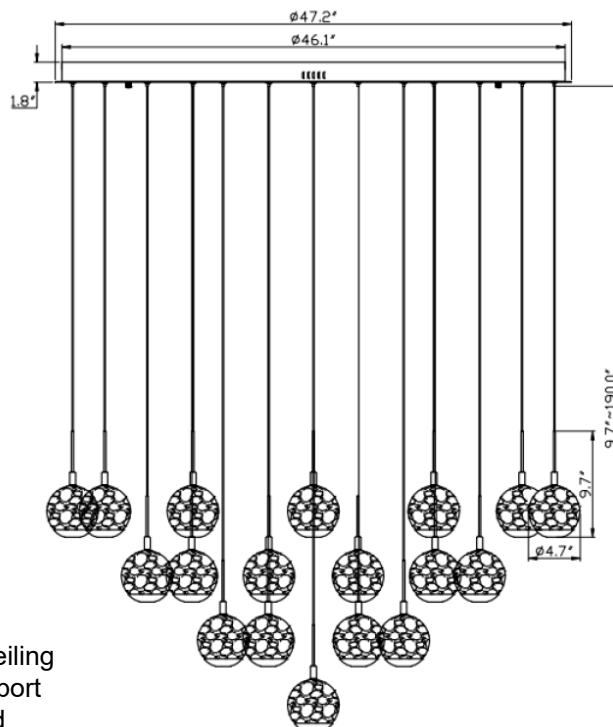

**Baveno, 31 Light LED Grand Chandelier**

**Specifications:**

Model#: 10206-030  
 Finish: Painted Antique Brass  
 Glass/Shade: Alabaster  
 Material: Steel / Glass  
 Dimension: 47.25" D x 9.75" H  
 Lamping: Integrated LED  
 Wattage: 31 x 10.3W  
 Voltage: 120V  
 Color Temperature: 3000K  
 CRI: 80  
 Delivered Lumen: 11850lm  
 Dimmable: Yes  
 Max. Hanging Height: 191.5"  
 Canopy Dimension: 47.25" D  
 Product Weight: 91.8 lbs.

Fixtures weighing 35 lbs. or more must be supported and installed independently of the ceiling outlet (junction) box and require additional support in the ceiling where the fixture is being installed