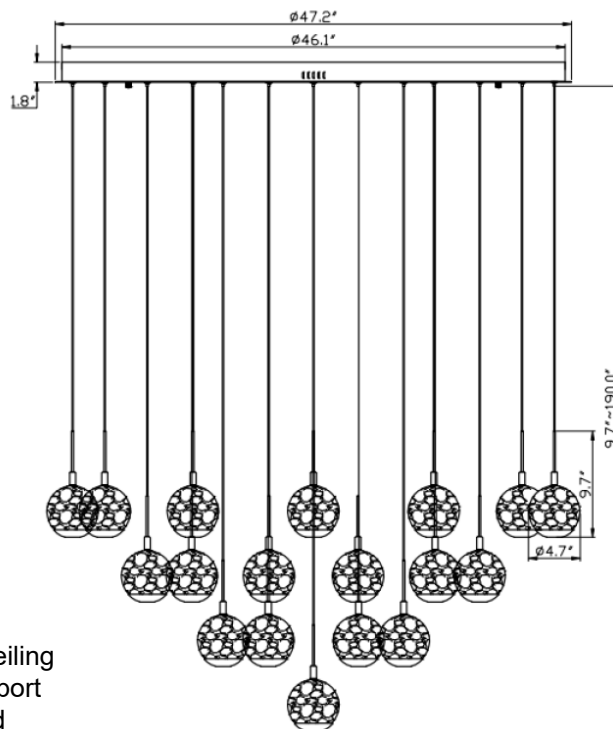

Baveno, 31 Light LED Grand Chandelier

Specifications:

Model#: 10206-02
 Finish: Matte Black
 Glass/Shade: Alabaster
 Material: Steel / Glass
 Dimension: 47.25" D x 9.75"
 H Lamping: Integrated LED
 Wattage: 31 x 10.3W
 Voltage: 120V
 Color Temperature: 3000K
 CRI: 80
 Delivered Lumen: 11850lm
 Dimmable: Yes
 Max. Hanging Height: 191.5"
 Canopy Dimension: 47.25"
 D Product Weight: 91.8 lbs.

Fixtures weighing 35 lbs. or more must be supported and installed independently of the ceiling outlet (junction) box and require additional support in the ceiling where the fixture is being installed