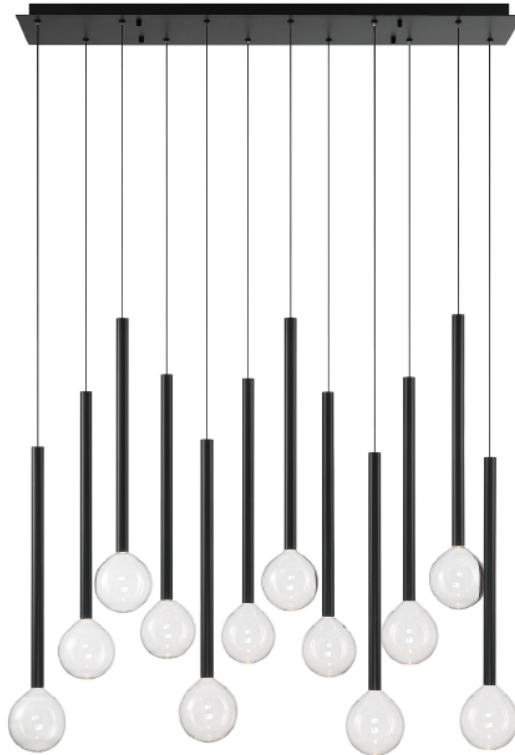

Positano, 12 Light Linear LED Chandelier

Specifications:

Model#: 10150-02
Finish: Matte Black
Glass/Shade: Clear
Material: Steel / Glass
Dimension: 41" L x 10" W x 23" H
Lamping: Integrated LED
Wattage: 33 W
Voltage: 120V
Color Temperature: 3000K
CRI: 90
Delivered Lumen: 760lm
Dimmable: Yes
Max. Hanging Height: 120"
Canopy Dimension: 41" L x 10" W
Product Weight: 26 lbs.