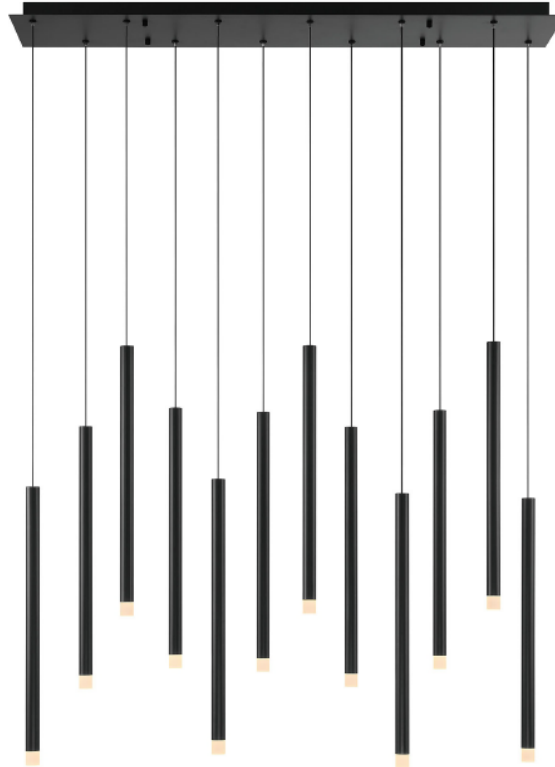

Amalfi, 12 Light Linear LED Chandelier

LONG LENS INCLUDED

SHORT LENS INCLUDED

Specifications:

Model#: 10149-02
Finish: Matte Black
Glass/Shade: Frosted
Material: Steel / Acrylic
Dimension: 41" L x 10" W x 19" H
Lamping: Integrated LED
Wattage: 33W
Voltage: 120V
Color Temperature: 3000K
CRI: 90
Delivered Lumen: 580lm
Dimmable: Yes
Max. Hanging Height: 116"
Canopy Dimension: 41" L x 10" W
Product Weight: 23 lbs.