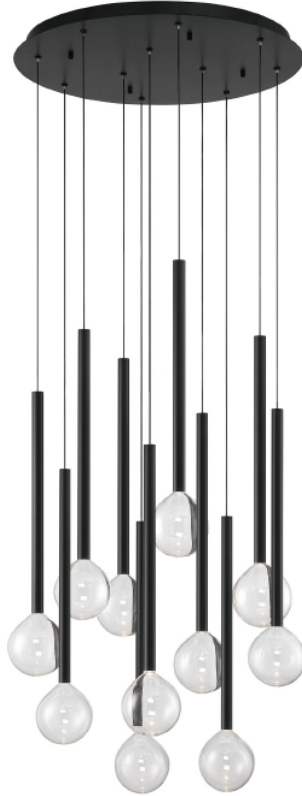

Positano, 11 Light Round LED Chandelier

Specifications:

Model#: 10144-02
Finish: Matte Black
Glass/Shade: Clear
Material: Steel / Glass
Dimension: 24" D x 23" H
Lamping: Integrated LED
Wattage: 30 W
Voltage: 120V
Color Temperature: 3000K
CRI: 90
Delivered Lumen: 700lm
Dimmable: Yes
Max. Hanging Height: 120"
Canopy Dimension: 24" D
Product Weight: 26 lbs.