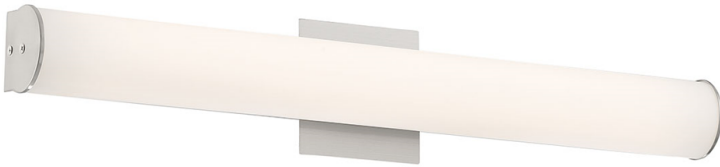

## Trani, LED Wall Mount

### Specifications:

Model#: 10139-012  
Finish: Satin Nickel  
Glass/Shade: White  
Material: Steel & Glass  
Dimension: 24" W x 4.25" H x 2.75" EXT  
Lamping: Integrated LED  
Wattage: 30W  
Voltage: 120V  
Color Temperature: 5CCT  
(2700K, 3000K, 3500K, 4000K, 5000K)  
CRI: 90  
Delivered Lumen: 1770lm  
Dimmable: Yes  
Backplate Dimension: 4.25" L x 4.25" W  
Product Weight: 3 lbs.  
ADA Compliant: Yes  
Damp Location Rated  
Vertical or Horizontal Mounting