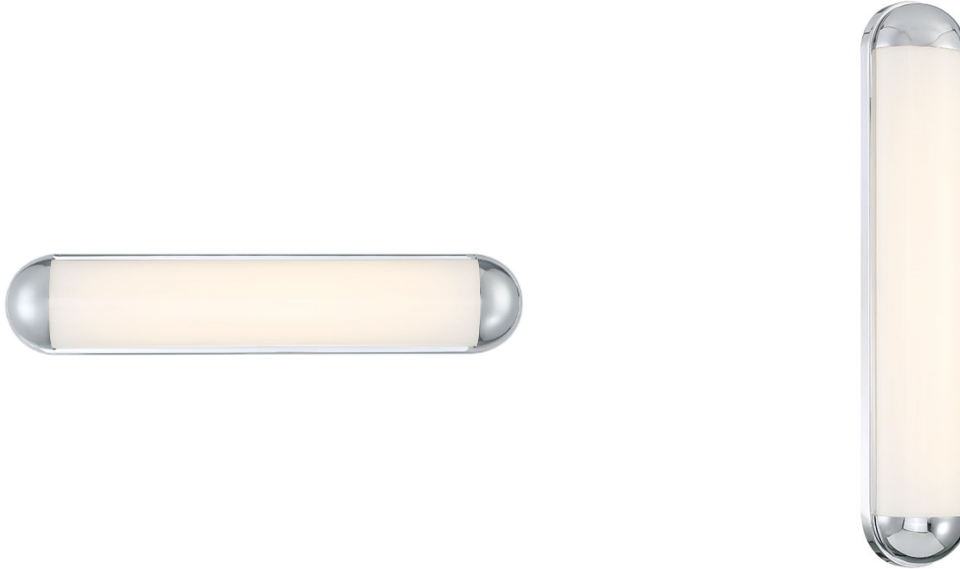

## Dolo, Medium LED Wall Mount

### Specifications:

Model#: 10126-01

Finish: Chrome

Shade: White

Material: Steel & Glass

Dimension: 22" W x 4.5" H x 2.75"

EXT Lamping: Integrated LED

Wattage: 27W

Voltage: 120V

Color Temperature: 5CCT

(2700K, 3000K, 3500K, 4000K, 5000K)

CRI: 90

Delivered Lumen: 1480lm

Dimmable: Yes

Backplate Dimension: 22" H x 4.5" W

Product Weight: 4.4 lbs.