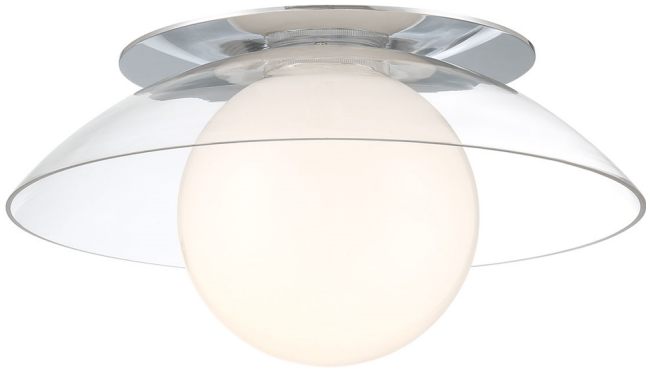

## Ancona, Large 1 Light Ceiling / Wall Mount

### Specifications:

Model#: 10124-01  
Finish: Chrome  
Glass/Shade: Clear & White  
Material: Steel & Glass  
Dimension: 15" D x 7.5" H  
Number of Bulb: 1 (Not Included)  
Lamping: A19 E26  
Wattage: 60W Max.  
Voltage: 120V  
Dimmable: Yes  
Canopy Dimension: 9.75" D  
Product Weight: 5.5 lbs.  
Damp Location Rated  
Ceiling or Wall Mount