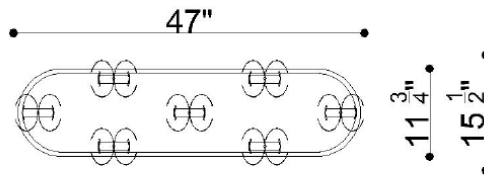

Portofino, 7 Light Oval LED Chandelier

Specifications:

Model#: 10120-04
 Finish: Satin Gold
 Material: Steel
 Dimension: 47" L x 15.5" W x 16.75" H
 Lamping: Integrated LED
 Wattage: 7 x 6.5W
 Voltage: 120V
 Color Temperature: 3000K
 CRI: 90
 Delivered Lumen: 850lm
 Dimmable: Yes
 Max. Hanging Height: 220"
 Canopy Dimension: 46" L x 11.75" W
 Product Weight: 42 lbs.