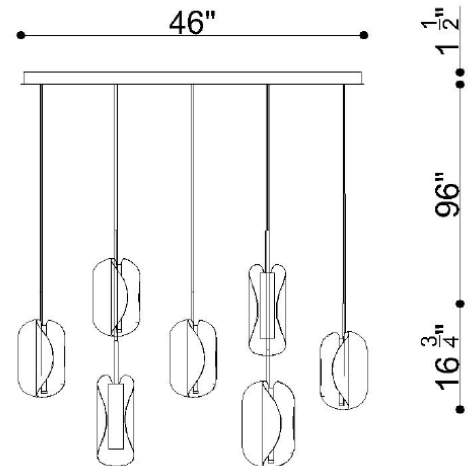

Portofino, 7 Light Oval LED Chandelier

Specifications:

Model#: 10120-04
 Finish: Satin Gold
 Material: Steel
 Dimension: 47" L x 15.5" W x 16.75" H
 Lamping: Integrated LED
 Wattage: 7 x 6.5W
 Voltage: 120V
 Color Temperature: 3000K
 CRI: 90
 Delivered Lumen: 850lm
 Dimmable: Yes
 Max. Hanging Height: 220"
 Canopy Dimension: 46" L x 11.75" W
 Product Weight: 42 lbs.

Fixtures weighing 35 lbs. or more must be supported and installed independently of the ceiling outlet (junction) box and require additional support in the ceiling where the fixture is being installed