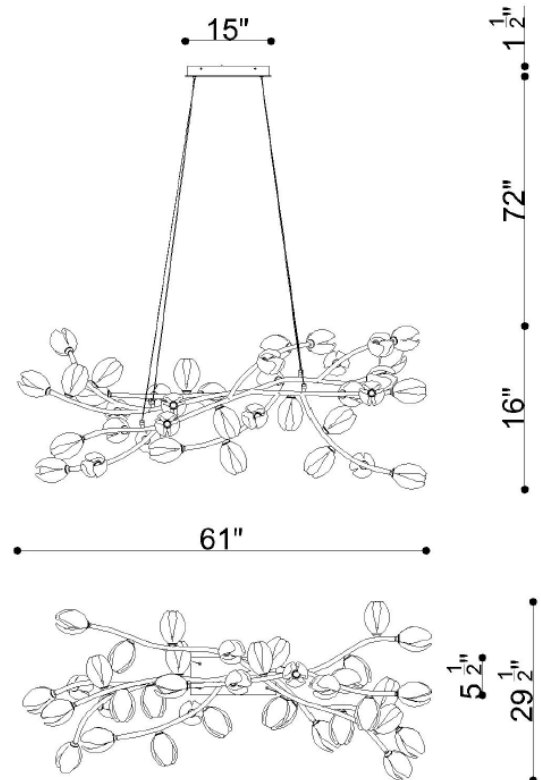

Belluno, 37 Light Oval LED Chandelier

Specifications:

Model#: 10116-03
Finish: Champagne Gold
Material: Steel and Glass
Dimension: 61" L x 29-1/2" W x 16" H
Lamping: Integrated LED
Wattage: 37 x 1W
Voltage: 120V
Color Temperature: 3000K
CRI: 90
Delivered Lumen: 1450lm
Dimmable: Yes
Max. Hanging Height: 88"
Canopy Dimension: 15" L x 5-1/2" W
Product Weight: 62.3 lbs.

Fixtures weighing 35 lbs. or more must be supported and installed independently of the ceiling outlet (junction) box and require additional support in the ceiling where the fixture is being installed