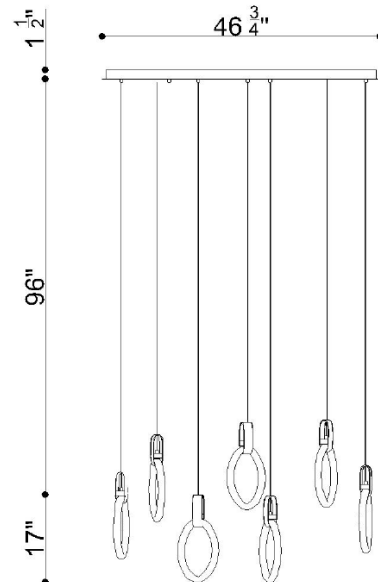

Catania, 7 Light Oval LED Chandelier

Specifications:

- Model#: 10105-01
- Finish: Chrome
- Glass/Shade: Clear
- Material: Steel and Glass
- Dimension: 51.75" L x 16.75" W x 17" H
- Lamping: Integrated LED
- Wattage: 7 x 5W
- Voltage: 120V
- Color Temperature: 3000K
- CRI: 90
- Delivered Lumen: 490lm
- Dimmable: Yes
- Max. Hanging Height: 113"
- Canopy Dimension: 46.75" L x 11.75" W
- Product Weight: 48.2 lbs.