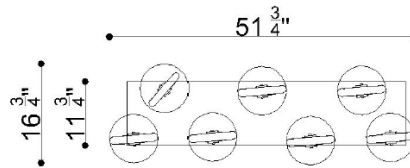

Catania, 7 Light Oval LED Chandelier

Specifications:

- Model#: 10105-01
- Finish: Chrome
- Glass/Shade: Clear
- Material: Steel and Glass
- Dimension: 51.75" L x 16.75" W x 17" H
- Lamping: Integrated LED
- Wattage: 7 x 5W
- Voltage: 120V
- Color Temperature: 3000K
- CRI: 90
- Delivered Lumen: 490lm
- Dimmable: Yes
- Max. Hanging Height: 113"
- Canopy Dimension: 46.75" L x 11.75" W
- Product Weight: 48.2 lbs.