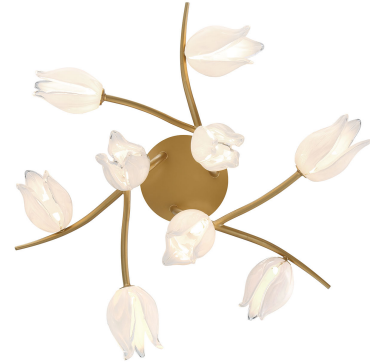

Belluno, 9 Light LED Ceiling Mount, Champagne Gold

Safety Standard:

A) Lutron

- 1) DVCL-153P
- 2) MACL-153MLH-WH
- 3) PD-6WCL (P-PKG1W-WH-R)
- 4) STCL-153PH-WH

B) Leviton

- 1) R11-DSL06-1TW
- 2) R00-RNL06-0TW
- 3) R02-DW6HD-2RW
- 4) R68-06674-P0T