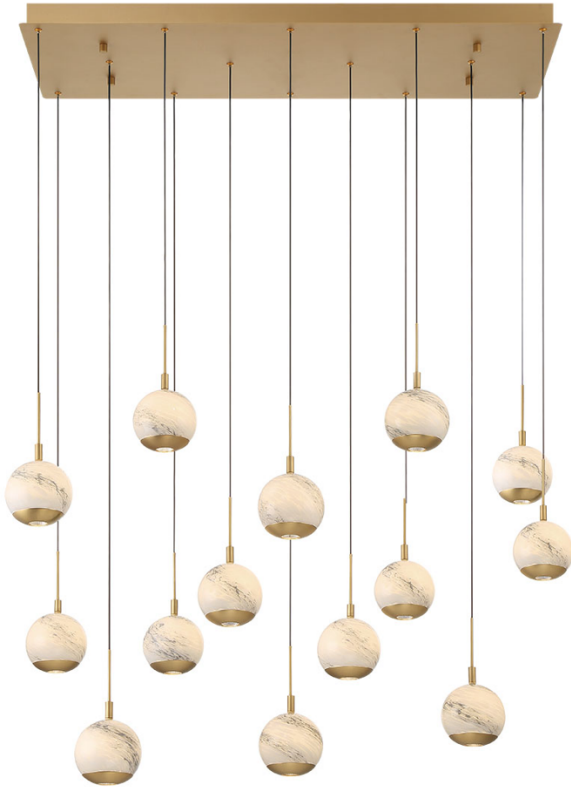

BAVENO, 14 Light RECTANGULAR LED CHANDELIER

Safety Standard:

A) Lutron

- 1) DVCL-153P**