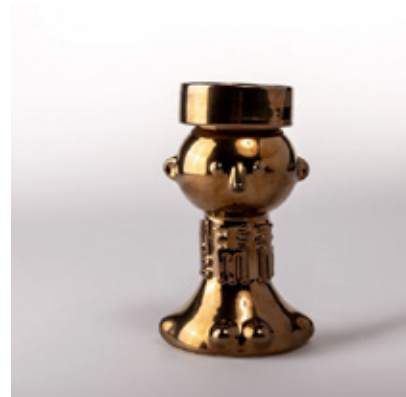

ROUND

Material: Kiaat wood
Dimensions - 547mm x 196mm
Thickness - 25mm

R300.00

MFUKO

Material: Kiaat wood
Dimensions - 518mm x 264mm
Thickness - 25mm

R300.00

DECOR ITEMS

BRUNO BOWL

candle holder
20CM X 10CM X 15CM

R299.00

ELEPHANT BOWL

Candle holder
25CM X 12CM X 14CM

R499.00

FEZ

Candle holder
10CM X 10CM X 18CM

R499.00

R699.00

MAGICAL TOTEM VASE

Vase - large
MEASUREMENTS: 8CM X 8CM X 21CM

R499.00

FRENCHIE

bedside lamp
20CM X 10CM X 15CM

R2,199.00

MYTHICAL RHINO