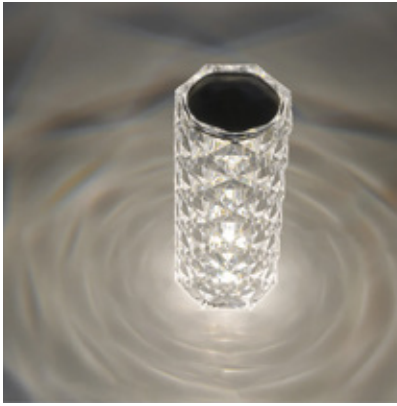

**SPARKLE
RECHARGEABLE LIGHT**

R390.00