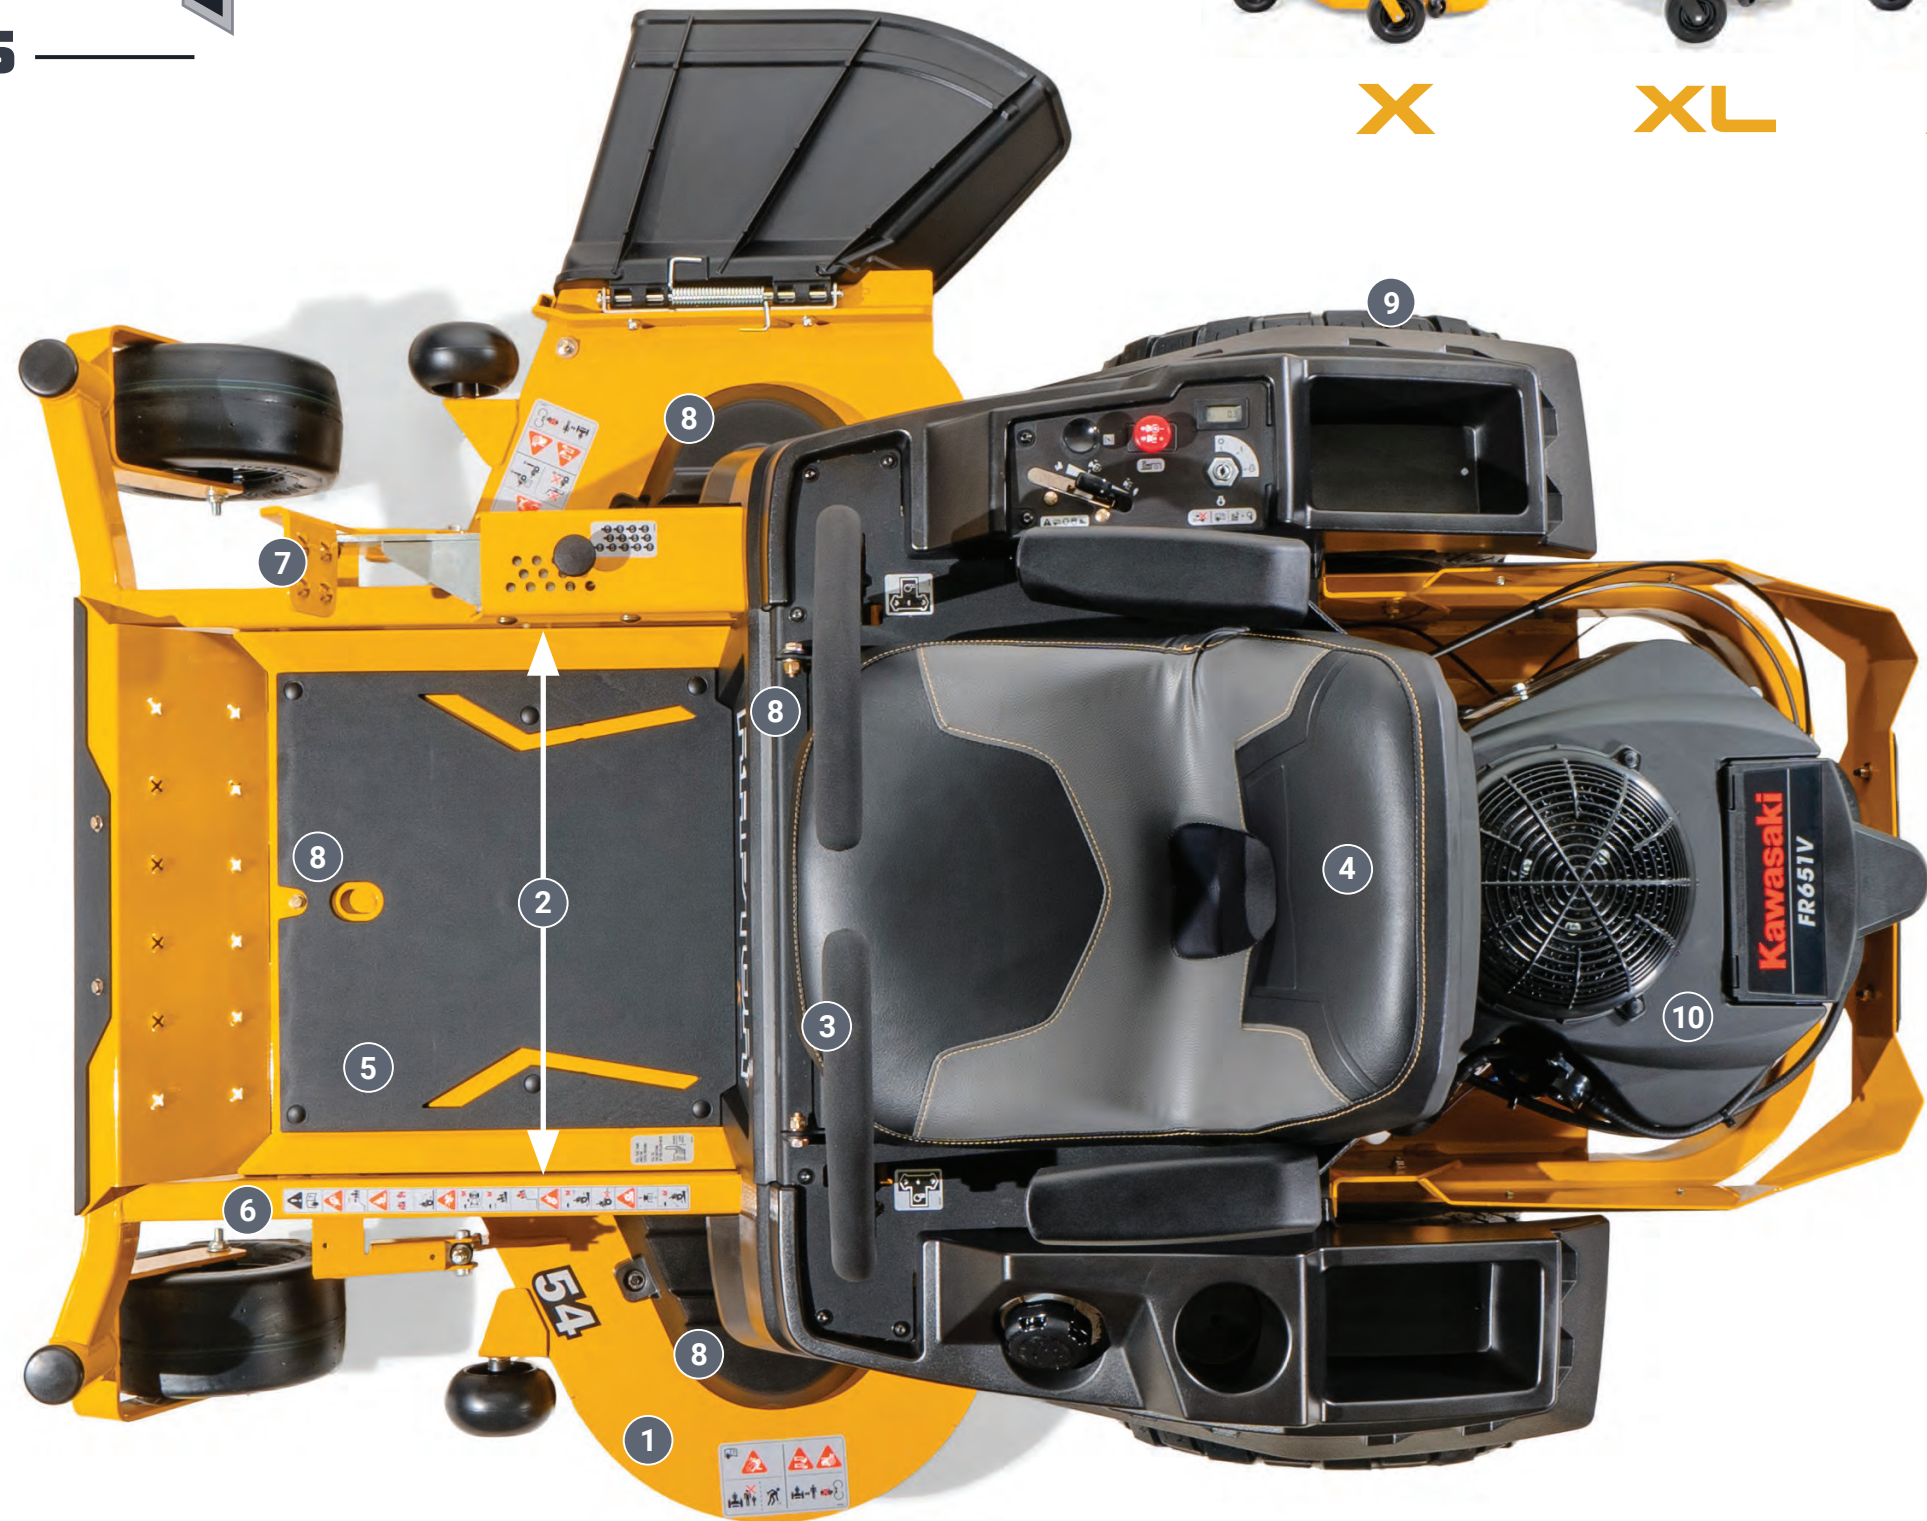

In 2012, Hustler took these years of innovation and experience with commercial equipment and put that knowledge into a residential zero-turn mower called the Raptor®. The success of the Raptor led to a complete series of Raptor models, and eventually spun off the Dash® Series.

DASH XD

The Dash® XD is Hustler Turf's most compact residential mower designed for smaller property owners. The smaller design makes it ideal for garage storage and fitting through tight spaces like fence gates. One piece fabricated frame and welded steel deck come standard along with bolstered seat, Kawasaki® Power & BigBite™ tires.

¹Guidance and recommendations based on total property size and will vary depending on yard and terrain conditions. See your local dealer for expert advice.

RAPTOR

SERIES

RAPTOR SERIES SHARED FEATURES

- 1 Welded Steel Deck**
Welded fabricated steel deck helps add durability and can extend the mower's life.
- 2 Wide Stance**
Designed to provide ample room adding to the comfort for the operator.
- 3 SmoothTrak™ Steering**
Precision control designed to help trim and maneuver easily around obstacles.
- 4 Bolstered Seat**
Helps provide a comfortable ride with armrests and airflow to the back.
- 5 Rubber Floor Mat**
Helps provide comfort by minimizing vibration on the operator's feet. Standard on all Raptor models.

- 6 Fabricated Frame**
Continuous one-piece 1½ inch by 3 inch welded tubular frame.
- 7 Foot-Operated Deck Lift**
Easily adjust the deck height between 1.5" - 4.5".
- 8 Easy to Service**
Flip-up seat pan, removable floor pan, vented pulley covers.
- 9 Exclusive BigBite™ Rear Tires**
We worked directly with the tire manufacturer on this design. You will not find them on other brands.
- 10 Kawasaki® Power**
Powered by a V-Twin Kawasaki Engine.