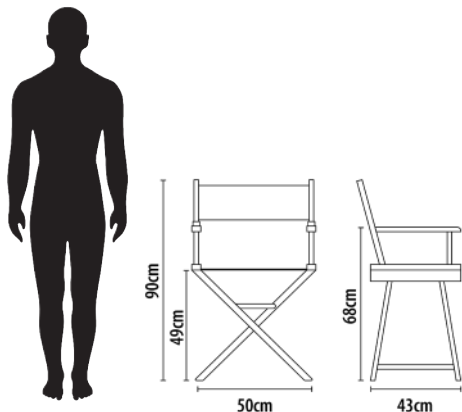

Deluxe Director Chair

Hand Made in Italy

Looking for the best quality, hand-made Directors Chair available? You're in the right place! These are the chairs of choice of the TV & Film Industry thanks to their long-lasting design and Italian finish and production

With a sturdy structure and long warranty, these chairs are built to withstand frequent commercial usage. Available in a wide variety of frames and canvas colours.

Product Features

- Choose from black, white, natural pine or walnut frame colours
- FSC certified sustainable beech wood construction
- Hand-sanded, finished with vegetable-based oil or painted
- Stainless steel fittings throughout
- 3 Year Limited Warranty
- Chair Weight - 5kg. Max Weight - 120kg
- **Carry bag available for this chair**

Canvases

All our chair canvases are durable and washable. We have a wide standard colour range of canvases available, and for larger quantities we are able to produce custom canvases to match your corporate colours.