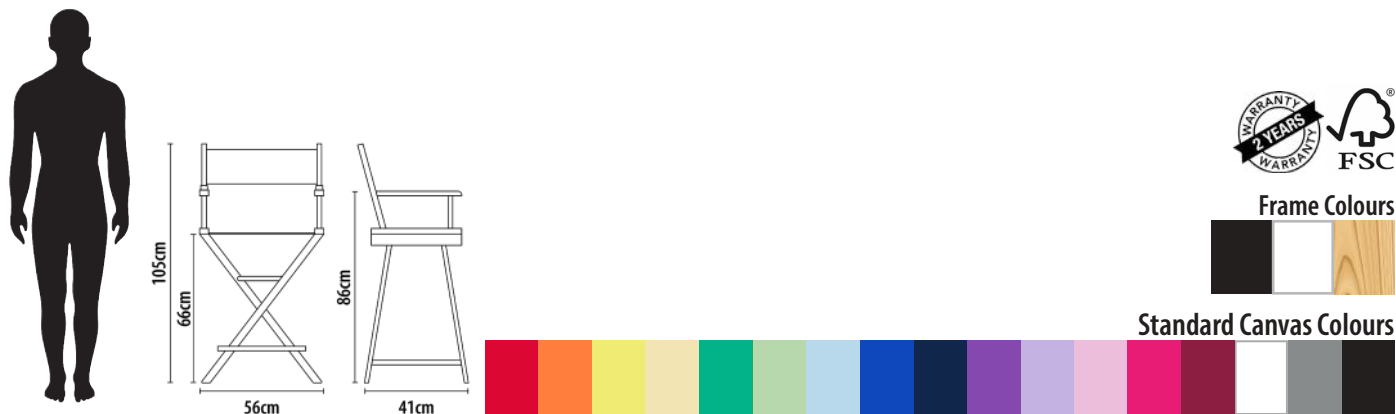

Mid-Height Cosmetic Chair

Ideal for Hairstylists

Developed after consulting industry leaders. It is strong, comfortable and has a fold-away design - the perfect height chair for use in both salons or when on the go. Exclusive to Personalise Online, the Mid-Height Cosmetic chair is perfect for hairdressers and for use during beauty events.

Built with a slightly lower height than the standard beauty chair, the Mid-Height allows for easy access to clients - while ensuring comfort for the hairstylist.

Product Features

- Black frame colour
- Folding design with foot pedal
- FSC certified sustainable beech wood construction
- 2 Year Limited Warranty
- Chair Weight - 5kg. Max Weight - 120kg
- **Carry bag available for this chair**

Canvases

All our chair canvases are durable and washable. We have a wide standard colour range of canvases available, and for larger quantities we are able to produce custom canvases to match your corporate colours.