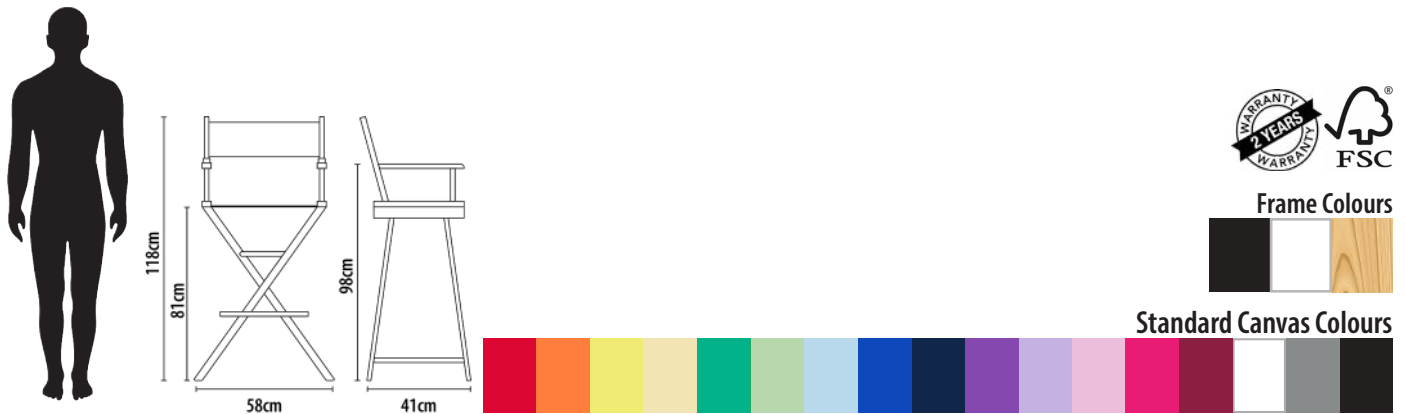

Premium Tall Makeup Chair

Comfortable and Stylish

Introducing the Premium Tall Makeup Chair - our widest and most comfortable tall chair. With an angled back and wide seat, this chair is perfect for sitting in for prolonged periods of time! With a folding design, it is ideal for use on the go and makes the perfect chair for use at home or at work.

Product Features

- Choose from black, white or natural pine frame colours
- Folding design with a wider seat & foot pedal
- FSC certified sustainable beech wood construction
- Huge variety of seat & back colours available
- 2 Year Limited Warranty
- Chair Weight - 7kg. Max Weight - 110kg
- **Carry bag available for this chair**

Canvases

All our chair canvases are durable and washable. We have a wide standard colour range of canvases available, and for larger quantities we are able to produce custom canvases to match your corporate colours.