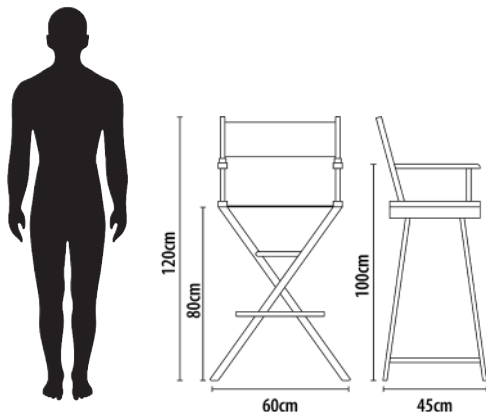

Pro Makeup Chair

The Industry Standard

As used by Estée Lauder, MAC, Bobbi Brown, and Bare Minerals, the Pro Makeup is the chair of choice for professional makeup artists, cosmetic brands, and salons.

With its sturdy frame and premium fittings, it is designed for frequent use. It is available in a selection of frame and canvas colours to complement your branding.

Product Features

- Choose from black, white or natural pine frame colours
- FSC certified sustainable beech wood construction
- Hand-sanded & finished with vegetable-based oil or painted
- Durable stainless steel locking bars and fittings throughout
- 3 Year Limited Warranty
- Chair Weight - 7kg. Max Weight - 120kg
- **Carry bag available for this chair**

Canvases

All our chair canvases are durable and washable. We have a wide standard colour range of canvases available, and for larger quantities we are able to produce custom canvases to match your corporate colours.