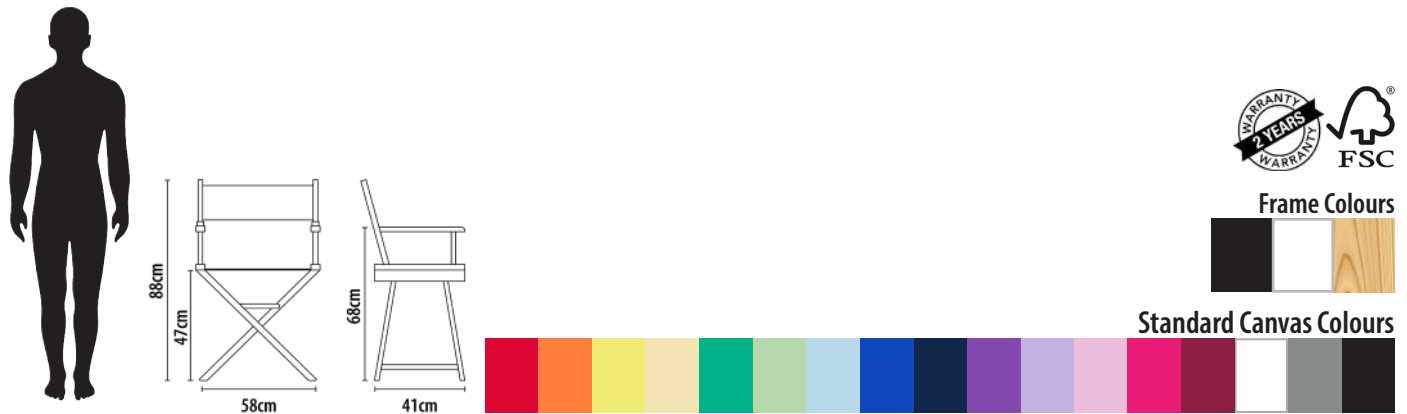

Premium Director Chair

Timeless Design

Introducing the Premium Director's Chair - our widest and most comfortable Director style chair. With an angled back and larger seat, this chair is perfect for sitting for prolonged periods of time, and is perfect for event use, light commercial use and domestic use.

Product Features

- Choose from black, white or natural pine frame colours
- Folding design with a wide seat
- FSC certified sustainable beech wood construction
- Variety of seat & back colours available
- Anodised Zinc fittings throughout
- 2 Year Limited Warranty
- Chair Weight - 5kg. Max Weight - 110kg
- **Carry bag available for this chair**

Canvases

All our chair canvases are durable and washable. We have a wide standard colour range of canvases available, and for larger quantities we are able to produce custom canvases to match your corporate colours.