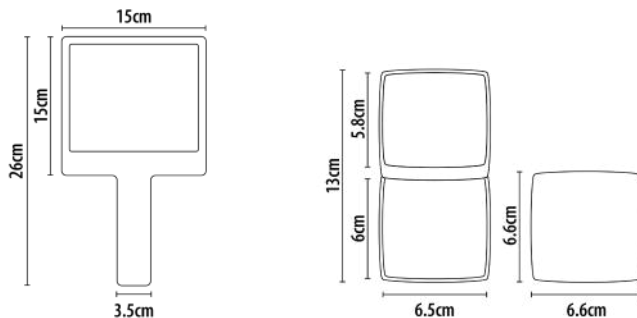

Hand Held Makeup Mirror & Compact Mirror

Hand Held Makeup Mirror

Our Hand Held makeup mirror features a large face and stylish black or white gloss frame. The mirror is light, portable and ideal for makeup artists, dentists and other beauty therapists..

Compact Mirror

Our compact makeup mirror is the idea size to fit in a purse, and can be personalised with whatever you want. It features 2x large mirrors on the inside, with the top mirror featuring a 2x magnification.

Personalise with your name or logo and create a unique corporate gift, ensuring that your event is memorable. Or create your own personal gift and print a photo of your loved one, family, or friends.

Product Features

- Black or white mirror
- Printable on the back and front
- Easy wipe clean surface