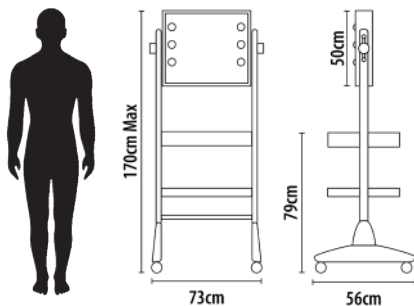

L200 & L400 Workstation

By Cantoni

L200 Beauty Work Station (Left)

The L200 is superb for makeup and photography studios. The stylish wooden construction is extremely functional and has several options to choose from to tailor the station to your exact needs.

L400 Beauty Work Station (Right)

The L400 is the ultimate beauty station featuring superior storage ability compared to the L200 model. The station is suited for fixed location use but can easily be moved from room to room.

Product Features

- Adjustable Height Mirror with Dimming I-Light System
- Rolls on wheels for portability
- Available with single or double sided mirror

*Handmade to order at our Italian factory, delivery is quoted at time of order

www.personaliseonline.co.uk

With Or Without Mirror Border