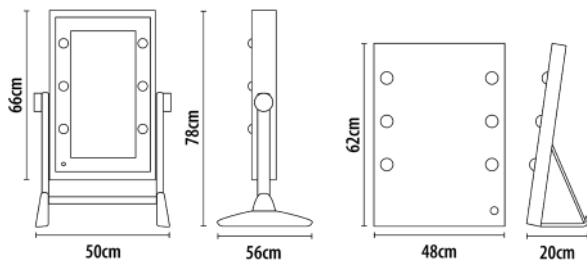

Ltv & Mde Mirror

By Cantoni

Ltv Table Mirror (Left)

Achieve simplicity and elegance with the LTV solid beech mirror. This beautiful hand made frame is available in many colour options and features Cantoni's I-Light technology to provide clear, beautiful visuals.

Mde Table Mirror (Right)

Featuring a slick, compact design, a wide mirror and Hollywood style lighting. The MDE.504 incorporates 6 natural I-light lenses set within the glass, the lights shine a natural light, ideal for makeup.

Product Features

- Lighting system with 6 I-light lenses
- Adjustable mirror angle

*Handmade to order at our Italian factory, delivery is quoted at time of order

www.personaliseonline.co.uk