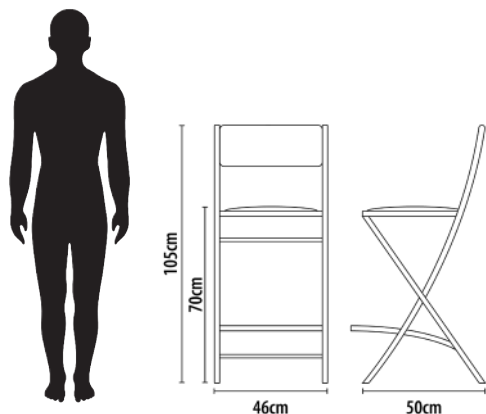

S104 & S105 Makeup Chair

By Cantoni

S104 (Left)

The S104 ProPlus chair features comfortable padding combined with a simple yet elegant design, adding a professional finish to any studio space.

Product Features

- Optional headrest available
- Anti-slip rubberised foot rest

S105 (Right)

The ultimate Cantoni makeup chair designed for either permanent use or for use when traveling for business. Beautifully handcrafted in Italy with a lightweight and stylish aluminium frame, this robust armchair makes an excellent addition to any academy, studio or store.

Product Features

- Built with a 'tip-proof' design
- Comfortable padded faux leather seat

*Handmade to order at our Italian factory, delivery is quoted at time of order

Frame Colours