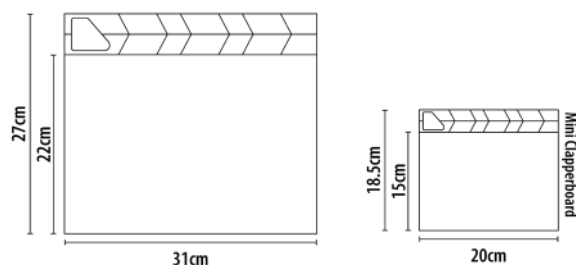

Clapperboard & Mini Clapperboard

A perfect addition to any director's chair, and makes the ideal prop for any party or event. Both the clapperboard and mini clapperboard can be completely personalised with a design of your choosing.

Print either a classic design, or create something unique for your event.

Upgrade your greetings cards, or make a statement with the next set of invitations you send out or choose one of our photo clapperboards. They are the perfect way to celebrate any occasion. Select three of your favourite photos and print them alongside a message and make your loved one's day.

Product Features

- Classic clapperboard design
- Full range of personalisation
- Colour personalisation available
- Mini Clapperboard is ideal for invitations
- Clapperboard can be purchased completely blank