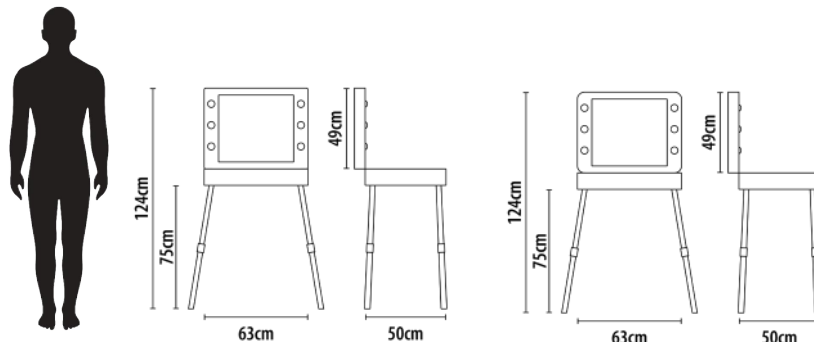

VT101.C & NewEvo Makeup Station

By Cantoni

VT101.C (Left)

The VT101.C make-up case with lights is the classic designs for a makeup case, and is perfect for both use in beauty salons and on the go.

Product Features

- 2 x folding heat resistant trays
- 7 x Inner storage compartments

New Evo (Right)

Light and compact, the New Evo is characterized by the external aluminium casing with rounded corners, and the remarkable amount of internal storage space.

Product Features

- 2 x Sliding Heat Resistant Trays with Locks
- 6 x Inner Storage Compartments

*Handmade to order at our Italian factory, delivery is quoted at time of order

www.personaliseonline.co.uk