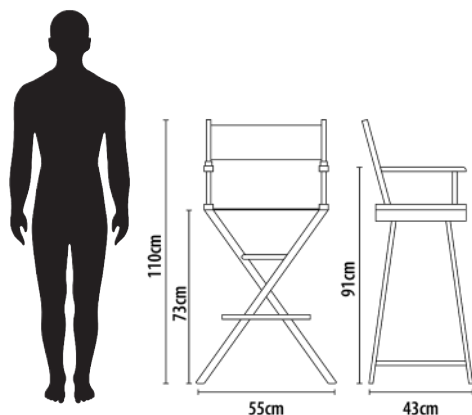

Aluminium Makeup Chair

Ultra-lightweight & Portable

Exclusive to Personalise Online, our Ultralight Aluminum Makeup Chair is our lightest makeup chair. It is strong, comfortable and has a fold away design - the perfect chair for mobile makeup artists.

The chair is designed with both comfort and style in mind and is constructed from a lightweight yet strong aluminium in a brushed black finish. It features wide armrests for maximum client comfort.

Product Features

- Stylish gloss black finish
- Folding design with foot pedal
- Easy to remove seat & back pieces
- Durable stainless steel locking bars and fittings throughout
- 2 Year Limited Warranty
- Chair Weight - 5kg. Max Weight - 120kg
- **Carry bag available for this chair**

Canvases

All our chair canvases are durable and washable. We have a wide standard colour range of canvases available, and for larger quantities we are able to produce custom canvases to match your corporate colours.

Frame Colours

Standard Canvas Colours