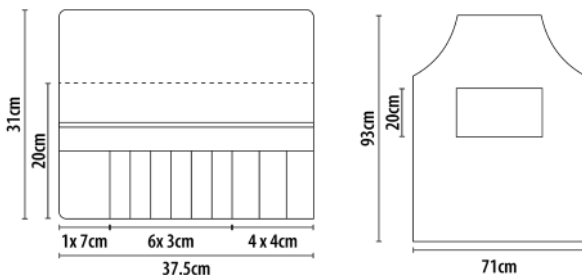

Brush Roll & Protective Apron

Brush Roll

Featuring 10 generous-sized pockets, our brush roll is the perfect storage solution for all types of brushes. With a fold-over flap and a fabric tie, your brushes will be protected when you are on the go. Ideal for make up artists on the go or a great way of housing personalised brushes to sell after your masterclasses!

Product Features

- 10 pockets ideal for brushes
- Full range of personalisation
- Beautiful tie finish

Protective Apron

Introducing our fabulous make up and artists apron. Suitable to buy as a special gift or to complete your professional look. This item has twin needling on all seams and pockets, an adjustable neck strap and two generous pockets at the front.

Product Features

- Adjustable neck strap
- Two generous pockets
- Colour personalisation available in two places

www.personaliseonline.co.uk