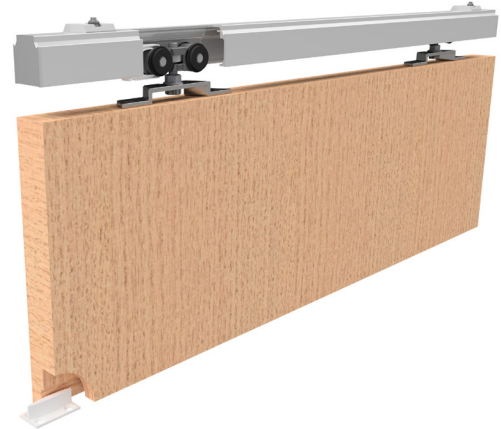

HUSKY 120

HENDERSON

DATA SHEET

Husky 120 Pro is a robust smooth running straight sliding system ideal for creating room dividers. Suitable for both wooden and metal doors up to 120kg the system has low initial friction and is easy to install. There is a range of products including fittings kits and soft close to complete your sliding door system.

Standard Husky 120 Pro Kit Includes:

- Anodised aluminum track with mounting holes for soffit (ceiling) or face (wall) installation
- Hangers
- Easy Access Apron Plate
- Wall Brackets
- End Caps
- Clip Stop
- Guide

You will also need:

- Flush pulls and/or handles

Your Standard kit can be enhanced with:

- Fascia F134, anodised aluminium (for face fixed)
- Soft Close (SOFTHP120) - additional trailer hanger available for doors wider than 950mm
- SIM120 Simultaneous Kit
- LHP120 Low Headroom Kit
- Glass Patch Kit (for use with glass doors)