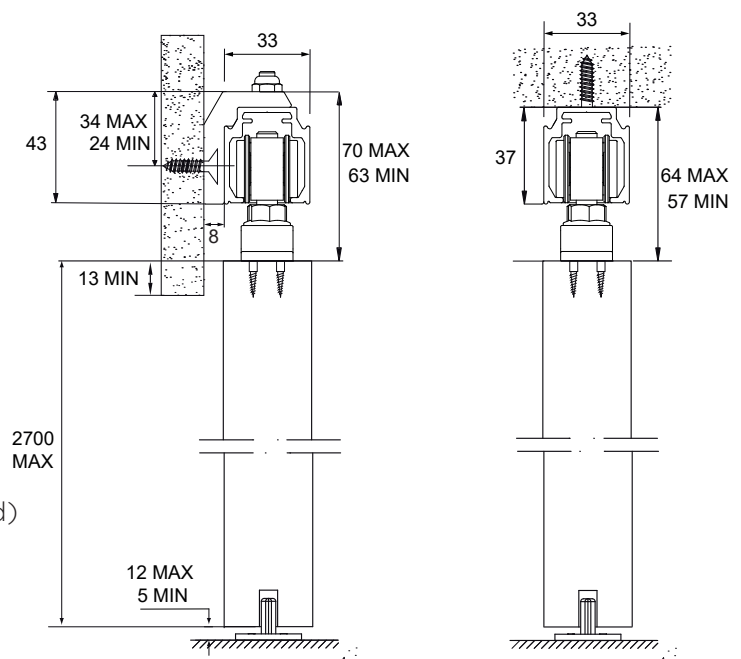

Standard Husky 120 Pro Kit Includes:

- Anodised aluminum track with mounting holes for soffit (ceiling) or face (wall) installation
- Hangers
- Easy Access Apron Plate
- Wall Brackets
- End Caps
- Clip Stop
- Guide

Kit and Door Specification

Kit Short Code	Track Length	Max. Door Height	Max. Door Width	Max. Door Thickness	kg
HP120/15A	1500mm	2700mm	800mm	20-45mm	< 120kg
HP120/18A	1800mm	2700mm	950mm	20-45mm	< 120kg
HP120/20A	2000mm	2700mm	1000mm	20-45mm	< 120kg
HP120/25A	2500mm	2700mm	1250mm	20-45mm	< 120kg
HP120/30A	3000mm	2700mm	1500mm	20-45mm	< 120kg