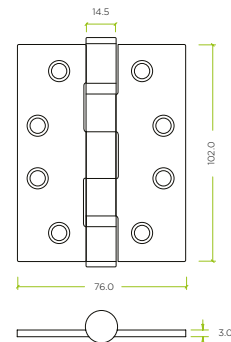

ZHS43

SPECIFICATION

- CE Grade 11 tested : BS EN 1935
- Dimensions: 102 x 76 x 3mm
- Fire Tested Suitable for 30 & 60 minute Timber Doors

3	7	4	1	1	4	0	11

BS EN 1935 : 2002 Grade 11

SUITABILITY

STANDARDS

CE UK certifire
2812 CA CF5677

2812-CPR-AC5004

TECHNICAL

CODE	DESCRIPTION	FINISH
ZHS43EB	Grade 11 Mild Steel Ball Bearing	Electro Brass
ZHS43CP	Grade 11 Mild Steel Ball Bearing	Polished Chrome
ZHS43SC	Grade 11 Mild Steel Ball Bearing	Satin Chrome
ZHS43FB	Grade 11 Mild Steel Ball Bearing	Florentine Bronze
ZHS43PCB	Grade 11 Mild Steel Ball Bearing	Powder Coat Black
ZHS43SN	Grade 11 Mild Steel Ball Bearing	Satin Nickel

For more information please contact us today:
ERA Home Security T/A Zoo Hardware,
Unit B, Dukes Drive, Kingmoor Park North,
Carlisle, Cumbria CA6 4SH
Call: 01228 672900
Fax: 01228 672928
Email: sales@zoo-hardware.co.uk
Web: www.zoohardware.co.uk