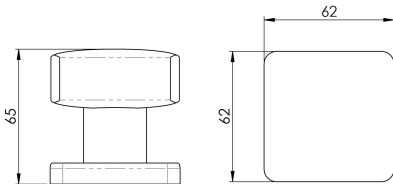

## Steelworx Centre Door Knob

SWE1062SSS

A substantial square centre door knob on a cylindrical stem sitting on a concealed fix square rose. A stunning contemporary shape that would create an impression on any front door. Comes with a 10 year mechanical guarantee and is Fire door rated. Part of the Steelworx Stainless Steel range.