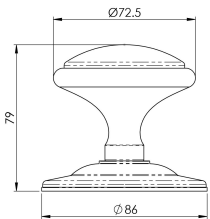

## Round Centre Door Knob

### M61 Range

Elegant and timeless design, the tiered rose rises to the slender neck of the mushroom shaped handle. Offering superb ergonomics and with its robust nature will cope easily with regular usage. Traditionally fitted to the centre of front doors to pull them closed on departing the house. Can be used for this purpose as it is supplied with a substantial fixing or just added to the front door as a charming decorative design feature.