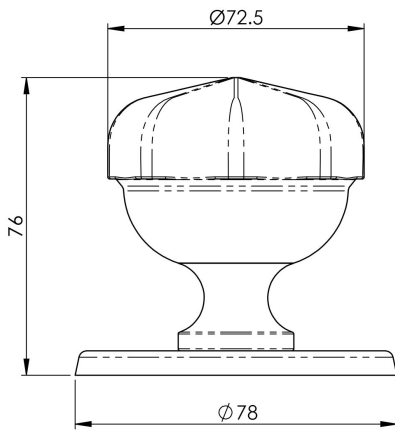

## Octagonal Centre Door Knob

### M219 Range

Impressive classical style centre door knob which would look very striking on a large country house front door. The octagonal shape makes it extremely attractive to look at and easy to clean. Traditionally fitted to the centre of front doors to pull them closed on departing the house. Can be used for this purpose as it is supplied with a substantial fixing or just added to the front door as a charming decorative design feature.