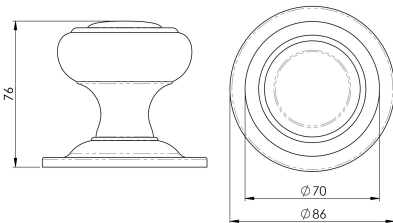

Centre Door Knob

M51 Range

This popular smooth styled mushroom knob sits on an elegant tiered rose and has a design that allows it to be fitted beautifully in both traditional and contemporary settings. The door knob features an oval shape that is comfortable to the grip when used, while the rose is tiered for texture and eye-catching appeal. Clean, simple lines make it extremely versatile and suited to almost any type of front door, from period to contemporary. Traditionally fitted to the centre of front doors to pull them closed on departing the house.