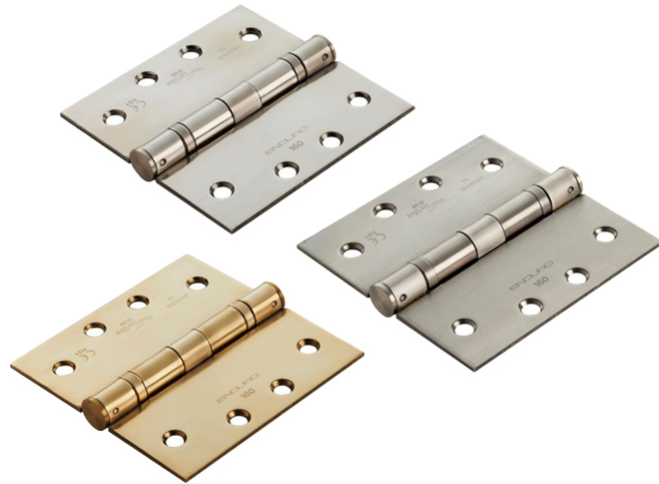

Grade 14 CE Bearing Hinge

HIN1443/14

Grade 14 Ball Bearing 5 Knuckle Hinge Square or Radius options.(Max Load 160kg). The most popular type of door hinge on the market today. They have a CE mark and are Certifire tested, BS EN 1935 rated.