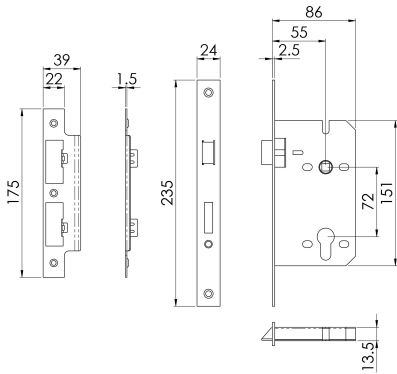

Easi-T Contract Din Euro Profile Sashlock

DLE7255EP

Contract Din Euro Profile Sashlock, 55mm. Square or Radius option. The Latch bolt has the Easi-T reverse function to save undoing the case so it can be reversed in seconds. Certified to BS EN 12209.