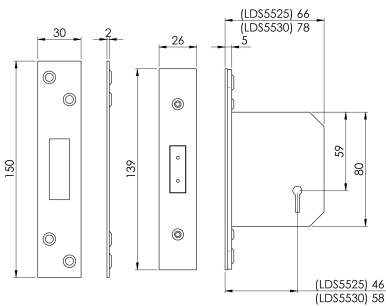

# Easi-T 3 Lever Deadlock

LDS5325

Easi-T Lever 3 Lever Deadlock in 64mm or 76mm options .  
 Certified to BS EN 12209 Lock used as a matter of course by the national house builders. This lock provides a good degree of security and carries a 10 year mechanical guarantee. It has been CE and Certifire tested.