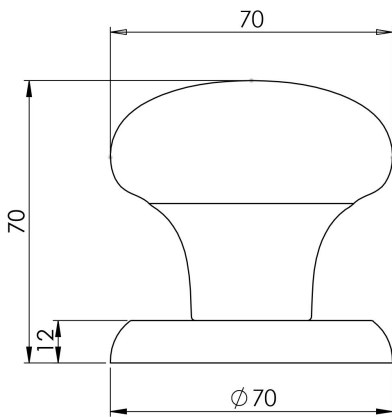

Centre Door Knob

SWE1040

Centre Door Knob. A large imposing contemporary centre door knob on a deep round rose, for the ultimate in modern appeal. Certified to BS EN 1670. Comes with a 10 year mechanical guarantee and is Fire door rated.