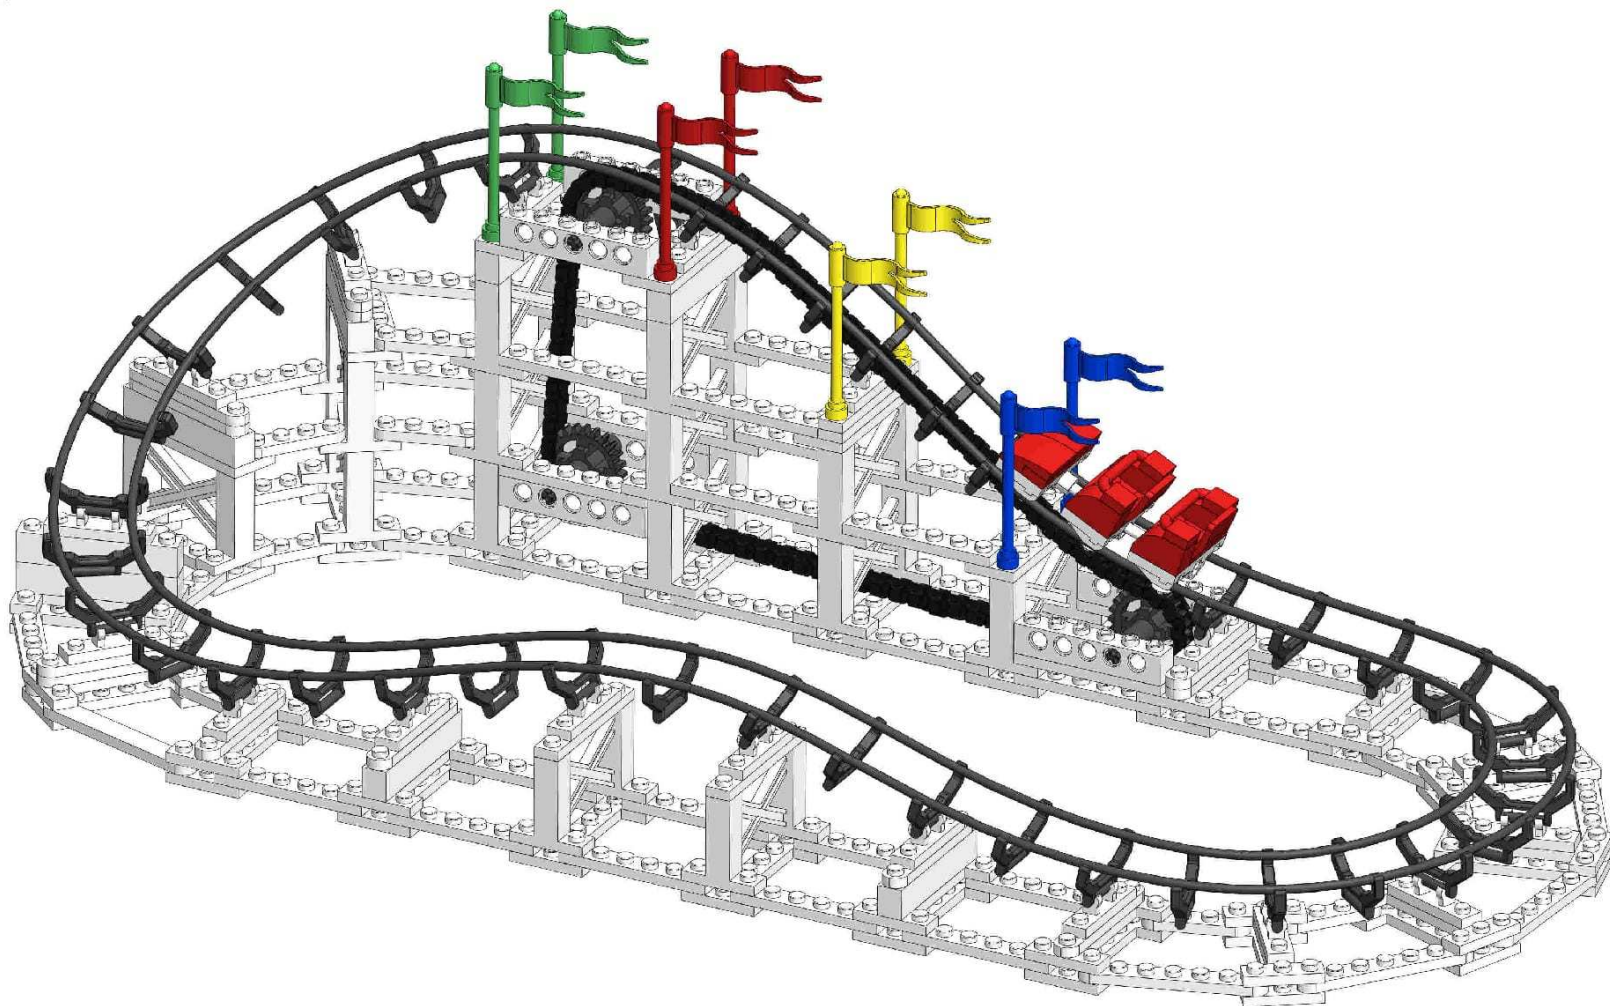

THE LITTLE DIPPER

BLOCK ROLLER COASTER

Instruction Manual

Small Bent(x14)

'I' Plate(x32)

Custom Rounded Plate(x2)

Rounded 1x7 Plate(x11)

2x6 Plate(x6)

1x6 Block(x8)

1x6 Block With Holes(x6)

1x6 Plate(x36)

Rounded 1x6 Plate(x12)

Rounded 1x4 Plate(x13)

Cross Tie Clip(x19)

1x8 Axle(x1)

1x6 Axle(x2)

Crank(x1)

Gear(x3)

Cross Tie(x39)

Spacer(x6)

Chain Link(x88)

Rail Pin(x2)

1x4 Plate(x1)

Lap Bar(x2)

Seat(x2)

Curved 2x2 Block(x2)

Curved 1x2 Block(x4)

Train(x1)

Rail(x2)

Flags(x8)

x20

x8