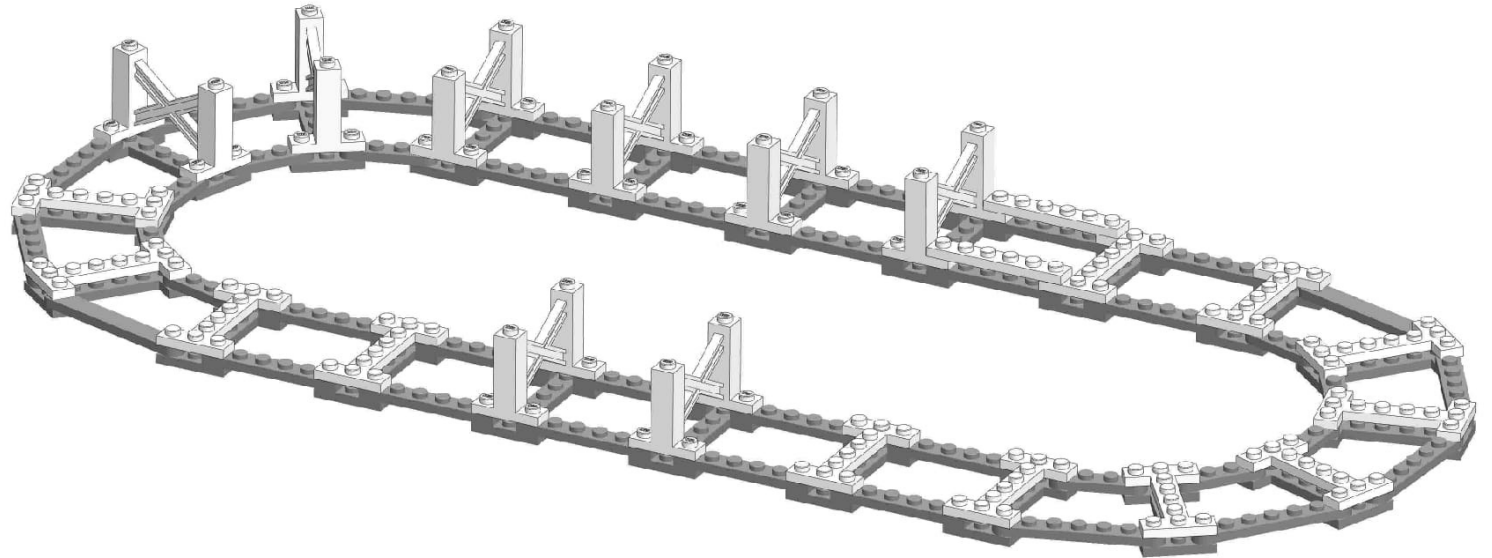

Crank(x1)

Gear(x3)

Cross Tie(x39)

Spacer(x6)

Chain Link(x88)

Rail Pin(x2)

1x4 Plate(x1)

Lap Bar(x2)

x2

x20

x10

x8

x12

x2

x4

x2

x2

x6

x2

x2

x1

x2

x4

x1

x2

x8

x4

x12

-  x6
-  x1
-  x2
-  x1
-  x3
-  x6

 x19

 x19

 **x84** (Use only this many links. Extras are included in the kit.)