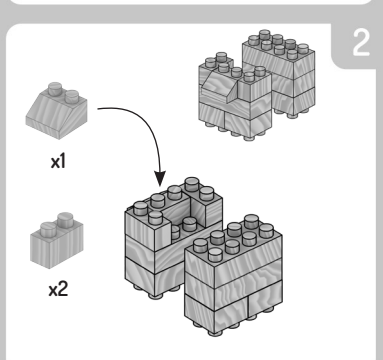

FAB BRIX

INSTRUCTION MANUAL SAFARI

4 IN 1
CHARACTERS & FUNNY FACE STICKERS!

FabBrix pieces are made of wood. If placed in water or very high moisture is present in the air, bricks can lose or alter function. Important Notice: Due to the high precision wood cutting techniques, at first use the bricks may have a tight fit. This will subside after a few uses. Do not get them wet. Keep away from water. **WARNING: CHOKING HAZARD** Small parts. Not for children under 3 years.

100% COMPATIBLE WITH MAJOR BRANDS

EXCLUSIVE DOUBLE-SIDED BRIX

contact@loop-toys.com
Loop Toys Ltd
3/F, Jonsim Place, 228, Queen's Road East
Wanchai - Hong Kong

Made in China
© Loop Toys 2018. All rights reserved. FabBrix and Loop Toys logos are registered trademarks of Loop Toys.
CONFORMS TO THE SAFETY REQUIREMENTS OF ASTM F963 & EN71
Retain this carton for future reference.