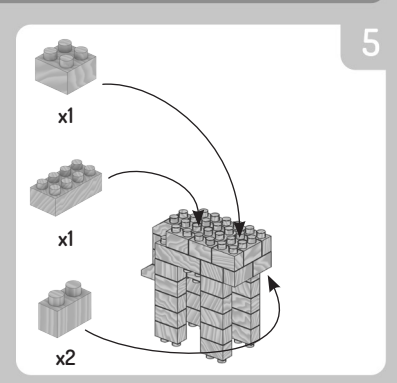

FAB BRIX

INSTRUCTION MANUAL SAFARI

4 IN 1
CHARACTERS & FUNNY FACE STICKERS!

FabBrix pieces are made of wood. If placed in water or very high moisture is present in the air, bricks can lose or alter function. Important Notice: Due to the high precision wood cutting techniques, at first use the bricks may have a tight fit. This will subside after a few uses. Do not get them wet. Keep away from water. **WARNING: CHOKING HAZARD** Small parts. Not for children under 3 years.

100% COMPATIBLE WITH MAJOR BRANDS

EXCLUSIVE DOUBLE-SIDED BRIX

contact@loop-toys.com
Loop Toys Ltd
3/F, Jonsim Place, 228, Queen's Road East
Wanchai - Hong Kong

Made in China
© Loop Toys 2018. All rights reserved. FabBrix and Loop Toys logos are registered trademarks of Loop Toys.
CONFORMS TO THE SAFETY REQUIREMENTS OF ASTM F963 & EN71
Retain this carton for future reference.