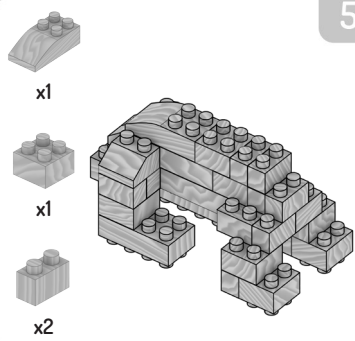

FAB BRIX

INSTRUCTION MANUAL SAFARI

4 IN 1
CHARACTERS & FUNNY FACE STICKERS!

FabBrix pieces are made of wood. If placed in water or very high moisture is present in the air, bricks can lose or alter function. Important Notice: Due to the high precision wood cutting techniques, at first use the bricks may have a tight fit. This will subside after a few uses. Do not get them wet. Keep away from water. **WARNING: CHOKING HAZARD** Small parts. Not for children under 3 years.

100% COMPATIBLE WITH MAJOR BRANDS

EXCLUSIVE DOUBLE-SIDED BRIX

contact@loop-toys.com
Loop Toys Ltd
3/F, Jonsim Place, 228, Queen's Road East
Wanchai - Hong Kong

Made in China
© Loop Toys 2018. All rights reserved. FabBrix and Loop Toys logos are registered trademarks of Loop Toys.
CONFORMS TO THE SAFETY REQUIREMENTS OF ASTM F963 & EN71
Retain this carton for future reference.