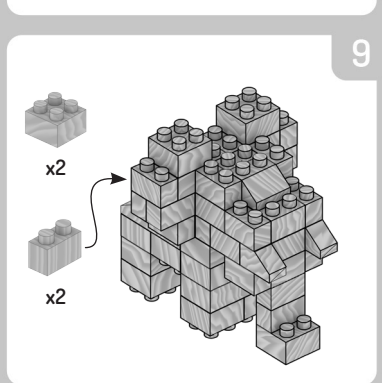

FAB BRIX

INSTRUCTION MANUAL SAFARI

4 IN 1
CHARACTERS & FUNNY FACE STICKERS!

FabBrix pieces are made of wood. If placed in water or very high moisture is present in the air, bricks can lose or alter function. Important Notice: Due to the high precision wood cutting techniques, at first use the bricks may have a tight fit. This will subside after a few uses. Do not get them wet. Keep away from water. **WARNING: CHOKING HAZARD** Small parts. Not for children under 3 years.

100% COMPATIBLE WITH MAJOR BRANDS

EXCLUSIVE DOUBLE-SIDED BRIX

contact@loop-toys.com
Loop Toys Ltd
3/F, Jonsim Place, 228, Queen's Road East
Wanchai - Hong Kong

Made in China
© Loop Toys 2018. All rights reserved. FabBrix and Loop Toys logos are registered trademarks of Loop Toys.
CONFORMS TO THE SAFETY REQUIREMENTS OF ASTM F963 & EN71
Retain this carton for future reference.