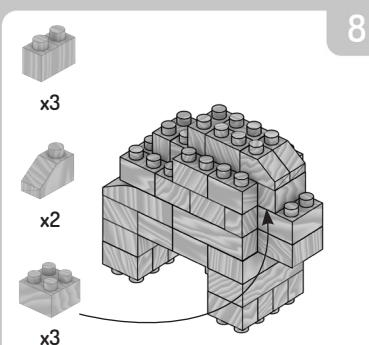

FAB BRIX

INSTRUCTION MANUAL SAFARI

4 IN 1
CHARACTERS & FUNNY FACE STICKERS!

FabBrix pieces are made of wood. If placed in water or very high moisture is present in the air, bricks can lose or alter function. Important Notice: Due to the high precision wood cutting techniques, at first use the bricks may have a tight fit. This will subside after a few uses. Do not get them wet. Keep away from water. **WARNING: CHOKING HAZARD** Small parts. Not for children under 3 years.

100% COMPATIBLE WITH MAJOR BRANDS

EXCLUSIVE DOUBLE-SIDED BRIX

contact@loop-toys.com
Loop Toys Ltd
3/F, Jonsim Place, 228, Queen's Road East
Wanchai - Hong Kong

Made in China
© Loop Toys 2018. All rights reserved. FabBrix and Loop Toys logos are registered trademarks of Loop Toys.
CONFORMS TO THE SAFETY REQUIREMENTS OF ASTM F963 & EN71
Retain this carton for future reference.