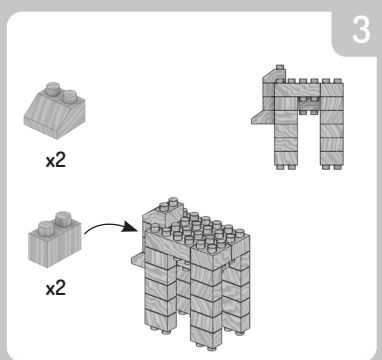

FAB BRIX

INSTRUCTION MANUAL SAFARI

4 IN 1
CHARACTERS & FUNNY FACE STICKERS!

FabBrix pieces are made of wood. If placed in water or very high moisture is present in the air, bricks can lose or alter function. Important Notice: Due to the high precision wood cutting techniques, at first use the bricks may have a tight fit. This will subside after a few uses. Do not get them wet. Keep away from water. **WARNING: CHOKING HAZARD** Small parts. Not for children under 3 years.

100% COMPATIBLE WITH MAJOR BRANDS

EXCLUSIVE DOUBLE-SIDED BRIX

contact@loop-toys.com
Loop Toys Ltd
3/F, Jonsim Place, 228, Queen's Road East
Wanchai - Hong Kong

Made in China
© Loop Toys 2018. All rights reserved. FabBrix and Loop Toys logos are registered trademarks of Loop Toys.
CONFORMS TO THE SAFETY REQUIREMENTS OF ASTM F963 & EN71
Retain this carton for future reference.