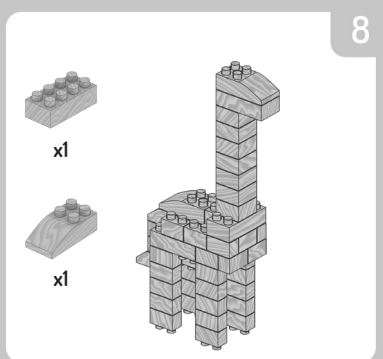

FAB BRIX

INSTRUCTION MANUAL SAFARI

4 IN 1
CHARACTERS & FUNNY FACE STICKERS!

FabBrix pieces are made of wood. If placed in water or very high moisture is present in the air, bricks can lose or alter function. Important Notice: Due to the high precision wood cutting techniques, at first use the bricks may have a tight fit. This will subside after a few uses. Do not get them wet. Keep away from water. **WARNING: CHOKING HAZARD** Small parts. Not for children under 3 years.

100% COMPATIBLE WITH MAJOR BRANDS

EXCLUSIVE DOUBLE-SIDED BRIX

contact@loop-toys.com
Loop Toys Ltd
3/F, Jonsim Place, 228, Queen's Road East
Wanchai - Hong Kong

Made in China
© Loop Toys 2018. All rights reserved. FabBrix and Loop Toys logos are registered trademarks of Loop Toys.
CONFORMS TO THE SAFETY REQUIREMENTS OF ASTM F963 & EN71
Retain this carton for future reference.