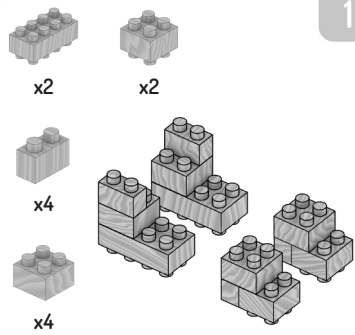

FAB BRIX

INSTRUCTION MANUAL SAFARI

4 IN 1
CHARACTERS & FUNNY FACE STICKERS!

FabBrix pieces are made of wood. If placed in water or very high moisture is present in the air, bricks can lose or alter function. Important Notice: Due to the high precision wood cutting techniques, at first use the bricks may have a tight fit. This will subside after a few uses. Do not get them wet. Keep away from water. **WARNING: CHOKING HAZARD** Small parts. Not for children under 3 years.

100% COMPATIBLE WITH MAJOR BRANDS

EXCLUSIVE DOUBLE-SIDED BRIX

contact@loop-toys.com
Loop Toys Ltd
3/F, Jonsim Place, 228, Queen's Road East
Wanchai - Hong Kong

Made in China
© Loop Toys 2018. All rights reserved. FabBrix and Loop Toys logos are registered trademarks of Loop Toys.
CONFORMS TO THE SAFETY REQUIREMENTS OF ASTM F963 & EN71
Retain this carton for future reference.