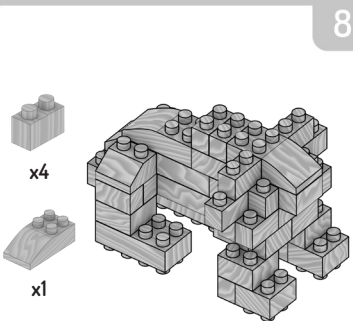

FAB BRIX

INSTRUCTION MANUAL SAFARI

4 IN 1
CHARACTERS & FUNNY FACE STICKERS!

FabBrix pieces are made of wood. If placed in water or very high moisture is present in the air, bricks can lose or alter function. Important Notice: Due to the high precision wood cutting techniques, at first use the bricks may have a tight fit. This will subside after a few uses. Do not get them wet. Keep away from water. **WARNING: CHOKING HAZARD** Small parts. Not for children under 3 years.

100% COMPATIBLE WITH MAJOR BRANDS

EXCLUSIVE DOUBLE-SIDED BRIX

contact@loop-toys.com
Loop Toys Ltd
3/F, Jonsim Place, 228, Queen's Road East
Wanchai - Hong Kong

Made in China
© Loop Toys 2018. All rights reserved. FabBrix and Loop Toys logos are registered trademarks of Loop Toys.
CONFORMS TO THE SAFETY REQUIREMENTS OF ASTM F963 & EN71
Retain this carton for future reference.