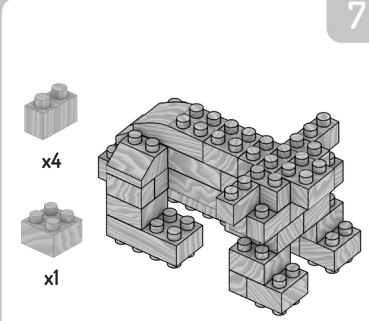

FAB BRIX

INSTRUCTION MANUAL SAFARI

4 IN 1
CHARACTERS & FUNNY FACE STICKERS!

FabBrix pieces are made of wood. If placed in water or very high moisture is present in the air, bricks can lose or alter function. Important Notice: Due to the high precision wood cutting techniques, at first use the bricks may have a tight fit. This will subside after a few uses. Do not get them wet. Keep away from water. **WARNING: CHOKING HAZARD** Small parts. Not for children under 3 years.

100% COMPATIBLE WITH MAJOR BRANDS

EXCLUSIVE DOUBLE-SIDED BRIX

contact@loop-toys.com
Loop Toys Ltd
3/F, Jonsim Place, 228, Queen's Road East
Wanchai - Hong Kong

Made in China
© Loop Toys 2018. All rights reserved. FabBrix and Loop Toys logos are registered trademarks of Loop Toys.
CONFORMS TO THE SAFETY REQUIREMENTS OF ASTM F963 & EN71
Retain this carton for future reference.