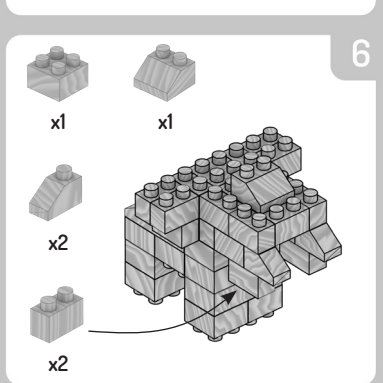

FAB BRIX

INSTRUCTION MANUAL SAFARI

4 IN 1
CHARACTERS & FUNNY FACE STICKERS!

FabBrix pieces are made of wood. If placed in water or very high moisture is present in the air, bricks can lose or alter function. Important Notice: Due to the high precision wood cutting techniques, at first use the bricks may have a tight fit. This will subside after a few uses. Do not get them wet. Keep away from water. **WARNING: CHOKING HAZARD** Small parts. Not for children under 3 years.

100% COMPATIBLE WITH MAJOR BRANDS

EXCLUSIVE DOUBLE-SIDED BRIX

contact@loop-toys.com
Loop Toys Ltd
3/F, Jonsim Place, 228, Queen's Road East
Wanchai - Hong Kong

Made in China
© Loop Toys 2018. All rights reserved. FabBrix and Loop Toys logos are registered trademarks of Loop Toys.
CONFORMS TO THE SAFETY REQUIREMENTS OF ASTM F963 & EN71
Retain this carton for future reference.