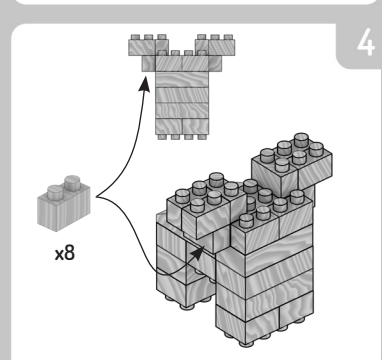

FAB BRIX

INSTRUCTION MANUAL SAFARI

4 IN 1
CHARACTERS & FUNNY FACE STICKERS!

FabBrix pieces are made of wood. If placed in water or very high moisture is present in the air, bricks can lose or alter function. Important Notice: Due to the high precision wood cutting techniques, at first use the bricks may have a tight fit. This will subside after a few uses. Do not get them wet. Keep away from water. **WARNING: CHOKING HAZARD** Small parts. Not for children under 3 years.

100% COMPATIBLE WITH MAJOR BRANDS

EXCLUSIVE DOUBLE-SIDED BRIX

contact@loop-toys.com
Loop Toys Ltd
3/F, Jonsim Place, 228, Queen's Road East
Wanchai - Hong Kong

Made in China
© Loop Toys 2018. All rights reserved. FabBrix and Loop Toys logos are registered trademarks of Loop Toys.
CONFORMS TO THE SAFETY REQUIREMENTS OF ASTM F963 & EN71
Retain this carton for future reference.