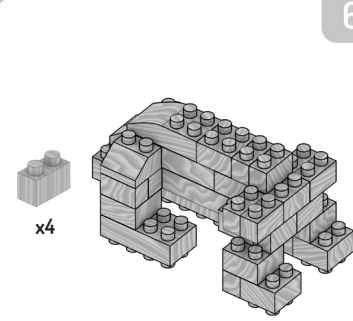

FAB BRIX

INSTRUCTION MANUAL SAFARI

4 IN 1
CHARACTERS & FUNNY FACE STICKERS!

FabBrix pieces are made of wood. If placed in water or very high moisture is present in the air, bricks can lose or alter function. Important Notice: Due to the high precision wood cutting techniques, at first use the bricks may have a tight fit. This will subside after a few uses. Do not get them wet. Keep away from water. **WARNING: CHOKING HAZARD** Small parts. Not for children under 3 years.

100% COMPATIBLE WITH MAJOR BRANDS

EXCLUSIVE DOUBLE-SIDED BRIX

contact@loop-toys.com
Loop Toys Ltd
3/F, Jonsim Place, 228, Queen's Road East
Wanchai - Hong Kong

Made in China
© Loop Toys 2018. All rights reserved. FabBrix and Loop Toys logos are registered trademarks of Loop Toys.
CONFORMS TO THE SAFETY REQUIREMENTS OF ASTM F963 & EN71
Retain this carton for future reference.