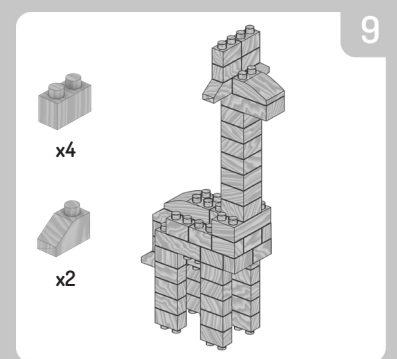

FAB BRIX

INSTRUCTION MANUAL SAFARI

4 IN 1
CHARACTERS & FUNNY FACE STICKERS!

FabBrix pieces are made of wood. If placed in water or very high moisture is present in the air, bricks can lose or alter function. Important Notice: Due to the high precision wood cutting techniques, at first use the bricks may have a tight fit. This will subside after a few uses. Do not get them wet. Keep away from water. **WARNING: CHOKING HAZARD** Small parts. Not for children under 3 years.

100% COMPATIBLE WITH MAJOR BRANDS

EXCLUSIVE DOUBLE-SIDED BRIX

contact@loop-toys.com
Loop Toys Ltd
3/F, Jonsim Place, 228, Queen's Road East
Wanchai - Hong Kong

Made in China
© Loop Toys 2018. All rights reserved. FabBrix and Loop Toys logos are registered trademarks of Loop Toys.
CONFORMS TO THE SAFETY REQUIREMENTS OF ASTM F963 & EN71
Retain this carton for future reference.