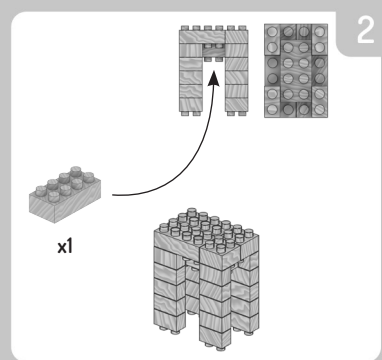

FAB BRIX

INSTRUCTION MANUAL SAFARI

4 IN 1
CHARACTERS & FUNNY FACE STICKERS!

FabBrix pieces are made of wood. If placed in water or very high moisture is present in the air, bricks can lose or alter function. Important Notice: Due to the high precision wood cutting techniques, at first use the bricks may have a tight fit. This will subside after a few uses. Do not get them wet. Keep away from water. **WARNING: CHOKING HAZARD** Small parts. Not for children under 3 years.

100% COMPATIBLE WITH MAJOR BRANDS

EXCLUSIVE DOUBLE-SIDED BRIX

contact@loop-toys.com
Loop Toys Ltd
3/F, Jonsim Place, 228, Queen's Road East
Wanchai - Hong Kong

Made in China
© Loop Toys 2018. All rights reserved. FabBrix and Loop Toys logos are registered trademarks of Loop Toys.
CONFORMS TO THE SAFETY REQUIREMENTS OF ASTM F963 & EN71
Retain this carton for future reference.