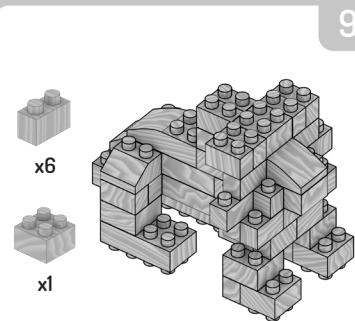

FAB BRIX

INSTRUCTION MANUAL SAFARI

4 IN 1
CHARACTERS & FUNNY FACE STICKERS!

FabBrix pieces are made of wood. If placed in water or very high moisture is present in the air, bricks can lose or alter function. Important Notice: Due to the high precision wood cutting techniques, at first use the bricks may have a tight fit. This will subside after a few uses. Do not get them wet. Keep away from water. **WARNING: CHOKING HAZARD** Small parts. Not for children under 3 years.

100% COMPATIBLE WITH MAJOR BRANDS

EXCLUSIVE DOUBLE-SIDED BRIX

contact@loop-toys.com
Loop Toys Ltd
3/F, Jonsim Place, 228, Queen's Road East
Wanchai - Hong Kong

Made in China
© Loop Toys 2018. All rights reserved. FabBrix and Loop Toys logos are registered trademarks of Loop Toys.
CONFORMS TO THE SAFETY REQUIREMENTS OF ASTM F963 & EN71
Retain this carton for future reference.