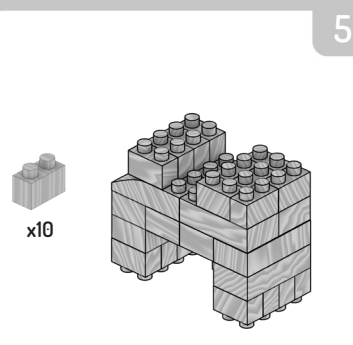

FAB BRIX

INSTRUCTION MANUAL SAFARI

4 IN 1
CHARACTERS & FUNNY FACE STICKERS!

FabBrix pieces are made of wood. If placed in water or very high moisture is present in the air, bricks can lose or alter function. Important Notice: Due to the high precision wood cutting techniques, at first use the bricks may have a tight fit. This will subside after a few uses. Do not get them wet. Keep away from water. **WARNING: CHOKING HAZARD** Small parts. Not for children under 3 years.

100% COMPATIBLE WITH MAJOR BRANDS

EXCLUSIVE DOUBLE-SIDED BRIX

contact@loop-toys.com
Loop Toys Ltd
3/F, Jonsim Place, 228, Queen's Road East
Wanchai - Hong Kong

Made in China
© Loop Toys 2018. All rights reserved. FabBrix and Loop Toys logos are registered trademarks of Loop Toys.
CONFORMS TO THE SAFETY REQUIREMENTS OF ASTM F963 & EN71
Retain this carton for future reference.