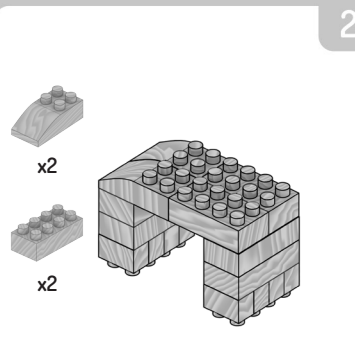

FAB BRIX

INSTRUCTION MANUAL SAFARI

4 IN 1
CHARACTERS & FUNNY FACE STICKERS!

FabBrix pieces are made of wood. If placed in water or very high moisture is present in the air, bricks can lose or alter function. Important Notice: Due to the high precision wood cutting techniques, at first use the bricks may have a tight fit. This will subside after a few uses. Do not get them wet. Keep away from water. **WARNING: CHOKING HAZARD** Small parts. Not for children under 3 years.

100% COMPATIBLE WITH MAJOR BRANDS

EXCLUSIVE DOUBLE-SIDED BRIX

contact@loop-toys.com
Loop Toys Ltd
3/F, Jonsim Place, 228, Queen's Road East
Wanchai - Hong Kong

Made in China
© Loop Toys 2018. All rights reserved. FabBrix and Loop Toys logos are registered trademarks of Loop Toys.
CONFORMS TO THE SAFETY REQUIREMENTS OF ASTM F963 & EN71
Retain this carton for future reference.