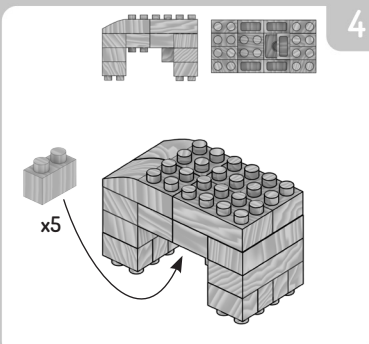

FAB BRIX

INSTRUCTION MANUAL SAFARI

4 IN 1
CHARACTERS & FUNNY FACE STICKERS!

FabBrix pieces are made of wood. If placed in water or very high moisture is present in the air, bricks can lose or alter function. Important Notice: Due to the high precision wood cutting techniques, at first use the bricks may have a tight fit. This will subside after a few uses. Do not get them wet. Keep away from water. **WARNING: CHOKING HAZARD** Small parts. Not for children under 3 years.

100% COMPATIBLE WITH MAJOR BRANDS

EXCLUSIVE DOUBLE-SIDED BRIX

contact@loop-toys.com
Loop Toys Ltd
3/F, Jonsim Place, 228, Queen's Road East
Wanchai - Hong Kong

Made in China
© Loop Toys 2018. All rights reserved. FabBrix and Loop Toys logos are registered trademarks of Loop Toys.
CONFORMS TO THE SAFETY REQUIREMENTS OF ASTM F963 & EN71
Retain this carton for future reference.