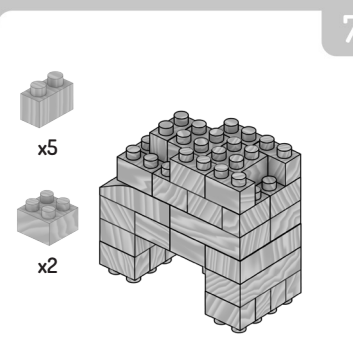

FAB BRIX

INSTRUCTION MANUAL SAFARI

4 IN 1
CHARACTERS & FUNNY FACE STICKERS!

FabBrix pieces are made of wood. If placed in water or very high moisture is present in the air, bricks can lose or alter function. Important Notice: Due to the high precision wood cutting techniques, at first use the bricks may have a tight fit. This will subside after a few uses. Do not get them wet. Keep away from water. **WARNING: CHOKING HAZARD** Small parts. Not for children under 3 years.

100% COMPATIBLE WITH MAJOR BRANDS

EXCLUSIVE DOUBLE-SIDED BRIX

contact@loop-toys.com
Loop Toys Ltd
3/F, Jonsim Place, 228, Queen's Road East
Wanchai - Hong Kong

Made in China
© Loop Toys 2018. All rights reserved. FabBrix and Loop Toys logos are registered trademarks of Loop Toys.
CONFORMS TO THE SAFETY REQUIREMENTS OF ASTM F963 & EN71
Retain this carton for future reference.