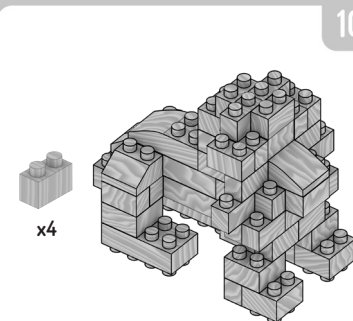

FAB BRIX

INSTRUCTION MANUAL SAFARI

4 IN 1
CHARACTERS & FUNNY FACE STICKERS!

FabBrix pieces are made of wood. If placed in water or very high moisture is present in the air, bricks can lose or alter function. Important Notice: Due to the high precision wood cutting techniques, at first use the bricks may have a tight fit. This will subside after a few uses. Do not get them wet. Keep away from water. **WARNING: CHOKING HAZARD** Small parts. Not for children under 3 years.

100% COMPATIBLE WITH MAJOR BRANDS

EXCLUSIVE DOUBLE-SIDED BRIX

contact@loop-toys.com
Loop Toys Ltd
3/F, Jonsim Place, 228, Queen's Road East
Wanchai - Hong Kong

Made in China
© Loop Toys 2018. All rights reserved. FabBrix and Loop Toys logos are registered trademarks of Loop Toys.
CONFORMS TO THE SAFETY REQUIREMENTS OF ASTM F963 & EN71
Retain this carton for future reference.