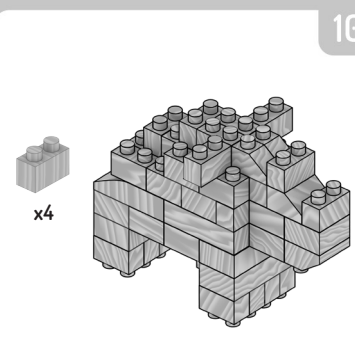

FAB BRIX

INSTRUCTION MANUAL SAFARI

4 IN 1
CHARACTERS & FUNNY FACE STICKERS!

FabBrix pieces are made of wood. If placed in water or very high moisture is present in the air, bricks can lose or alter function. Important Notice: Due to the high precision wood cutting techniques, at first use the bricks may have a tight fit. This will subside after a few uses. Do not get them wet. Keep away from water. **WARNING: CHOKING HAZARD** Small parts. Not for children under 3 years.

100% COMPATIBLE WITH MAJOR BRANDS

EXCLUSIVE DOUBLE-SIDED BRIX

contact@loop-toys.com
Loop Toys Ltd
3/F, Jonsim Place, 228, Queen's Road East
Wanchai - Hong Kong

Made in China
© Loop Toys 2018. All rights reserved. FabBrix and Loop Toys logos are registered trademarks of Loop Toys.
CONFORMS TO THE SAFETY REQUIREMENTS OF ASTM F963 & EN71
Retain this carton for future reference.