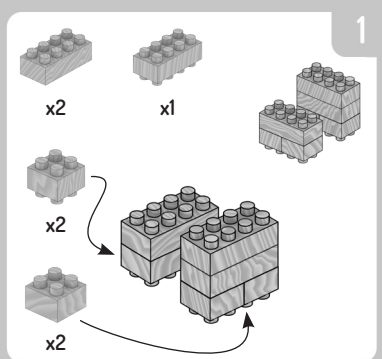

FAB BRIX

INSTRUCTION MANUAL SAFARI

4 IN 1
CHARACTERS & FUNNY FACE STICKERS!

FabBrix pieces are made of wood. If placed in water or very high moisture is present in the air, bricks can lose or alter function. Important Notice: Due to the high precision wood cutting techniques, at first use the bricks may have a tight fit. This will subside after a few uses. Do not get them wet. Keep away from water. **WARNING: CHOKING HAZARD** Small parts. Not for children under 3 years.

100% COMPATIBLE WITH MAJOR BRANDS

EXCLUSIVE DOUBLE-SIDED BRIX

contact@loop-toys.com
Loop Toys Ltd
3/F, Jonsim Place, 228, Queen's Road East
Wanchai - Hong Kong

Made in China
© Loop Toys 2018. All rights reserved. FabBrix and Loop Toys logos are registered trademarks of Loop Toys.
CONFORMS TO THE SAFETY REQUIREMENTS OF ASTM F963 & EN71
Retain this carton for future reference.