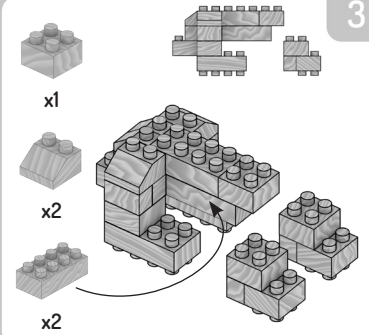

FAB BRIX

INSTRUCTION MANUAL SAFARI

4 IN 1
CHARACTERS & FUNNY FACE STICKERS!

FabBrix pieces are made of wood. If placed in water or very high moisture is present in the air, bricks can lose or alter function. Important Notice: Due to the high precision wood cutting techniques, at first use the bricks may have a tight fit. This will subside after a few uses. Do not get them wet. Keep away from water. **WARNING: CHOKING HAZARD** Small parts. Not for children under 3 years.

100% COMPATIBLE WITH MAJOR BRANDS

EXCLUSIVE DOUBLE-SIDED BRIX

contact@loop-toys.com
Loop Toys Ltd
3/F, Jonsim Place, 228, Queen's Road East
Wanchai - Hong Kong

Made in China
© Loop Toys 2018. All rights reserved. FabBrix and Loop Toys logos are registered trademarks of Loop Toys.
CONFORMS TO THE SAFETY REQUIREMENTS OF ASTM F963 & EN71
Retain this carton for future reference.