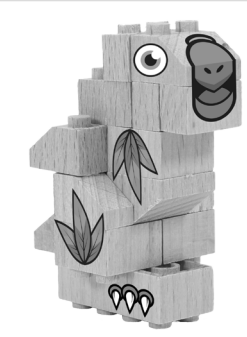

FAB BRIX

INSTRUCTION MANUAL BIRDS

3 IN 1
CHARACTERS
& FUNNY FACE
STICKERS

FabBrix pieces are made of wood. If placed in water or very high moisture is present in the air, bricks can lose or alter function.
Important Notice: Due to the high precision wood cutting techniques, at first use the bricks may have a tight fit. This may make it harder to connect and disconnect them. This will subside after a few uses.
Do not get them wet. Keep away from water.
WARNING: CHOKING HAZARD Small parts.
Not for children under 3 years.

100%
COMPATIBLE
WITH MAJOR
BRANDS

**EXCLUSIVE
DOUBLE-SIDED BRIX**

2

3

4

5

6

1