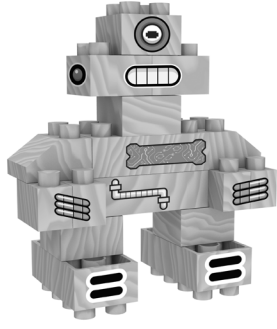

**FAB  
BRIX**

**INSTRUCTION  
MANUAL  
ROBOTS**

**3 IN 1  
CHARACTERS  
& FUNNY, FACE  
STICKERS**

**Robots**

**100%  
COMPATIBLE  
WITH MAJOR  
BRANDS**

FabBrix pieces are made of wood. If placed in water or very high moisture is present in the air, bricks can lose or alter function. Do not get them wet. Keep away from water.  
WARNING: CHOKING HAZARD Small parts.  
Not for children under 3 years.

**EXCLUSIVE  
DOUBLE-SIDED BRIX**

1

3

5

2

4

6

2