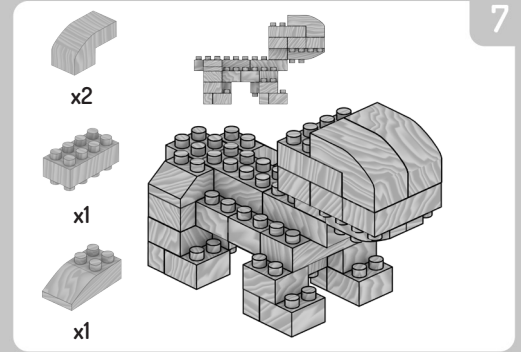

**FAB
BRIX**

**INSTRUCTION
MANUAL**

PETS

3 IN 1
CHARACTERS
&
FUNNY FACE
STICKERS

100%
COMPATIBLE
WITH MAJOR
BRANDS

EXCLUSIVE
DOUBLE-SIDED BRIX

FabBrix pieces are made of wood. If placed in water or very high moisture is present in the air, bricks can lose or alter function. Do not get them wet. Keep away from water.
WARNING: CHOKING HAZARD Small parts.
Not for children under 3 years.