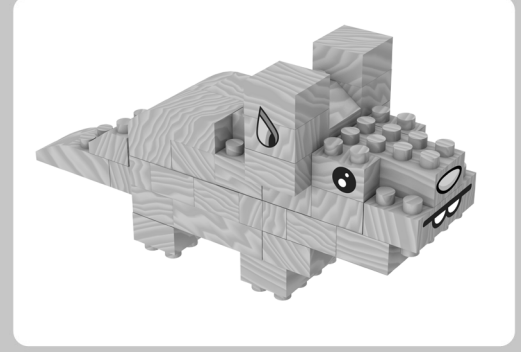

**FAB
BRIX**

**INSTRUCTION
MANUAL**

PETS

3 IN 1
CHARACTERS
&
FUNNY FACE
STICKERS

100%
COMPATIBLE
WITH MAJOR
BRANDS

EXCLUSIVE
DOUBLE-SIDED BRIX

FabBrix pieces are made of wood. If placed in water or very high moisture is present in the air, bricks can lose or alter function. Do not get them wet. Keep away from water.
WARNING: CHOKING HAZARD Small parts.
Not for children under 3 years.