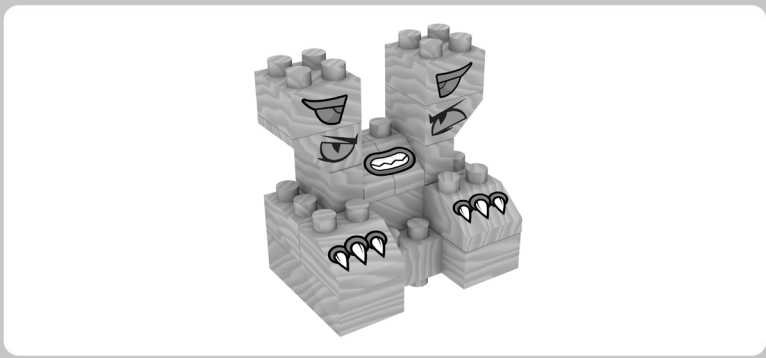

FAB BRIX

INSTRUCTION MANUAL

MONSTERS

3 IN 1
CHARACTERS & FUNNY FACE STICKERS

100%
COMPATIBLE WITH MAJOR BRANDS

FabBrix pieces are made of wood. If placed in water or very high moisture is present in the air, bricks can lose or alter function. Do not get them wet. Keep away from water.
 WARNING: CHOKING HAZARD Small parts. Not for children under 3 years.

1

x2

2

x2

3

x1

x2

4