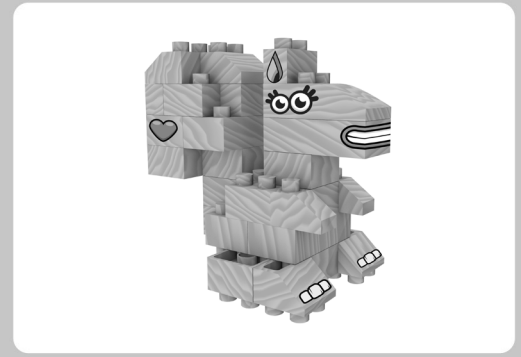

1

x1

x2

x2

2

x1

x4

3

x2

x1

4

x1

x1

5

x1

x2

6

x2

x1

x1

7

x2

x1

8

x4

9

x2