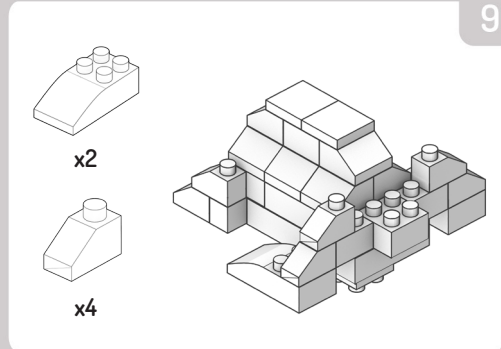

**FAB  
BRIX**

**INSTRUCTION  
MANUAL  
SEA TURTLE**

**WWF  
ANIMAL  
&  
STICKERS**

**100%  
COMPATIBLE  
WITH MAJOR  
BRANDS**

FabBrix pieces are made of wood. If placed in water or very high moisture is present in the air, bricks can lose or alter function. Important Notice: Due to the high precision wood cutting techniques, at first use the bricks may have a tight fit. This may make it harder to connect and disconnect them. This will subside after a few uses. Do not get them wet. Keep away from water.  
WARNING: CHOKING HAZARD Small parts.  
Not for children under 3 years.