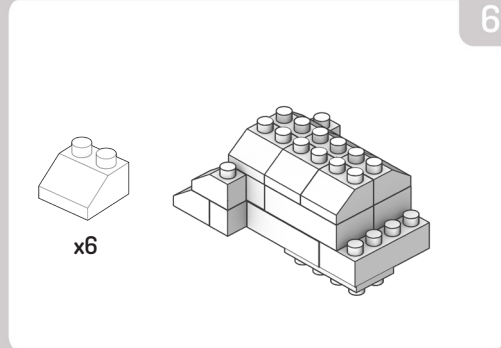

**FAB  
BRIX**

**INSTRUCTION  
MANUAL  
SEA TURTLE**

**WWF  
ANIMAL  
&  
STICKERS**

**100%  
COMPATIBLE  
WITH MAJOR  
BRANDS**

FabBrix pieces are made of wood. If placed in water or very high moisture is present in the air, bricks can lose or alter function. Important Notice: Due to the high precision wood cutting techniques, at first use the bricks may have a tight fit. This may make it harder to connect and disconnect them. This will subside after a few uses. Do not get them wet. Keep away from water.  
WARNING: CHOKING HAZARD Small parts.  
Not for children under 3 years.