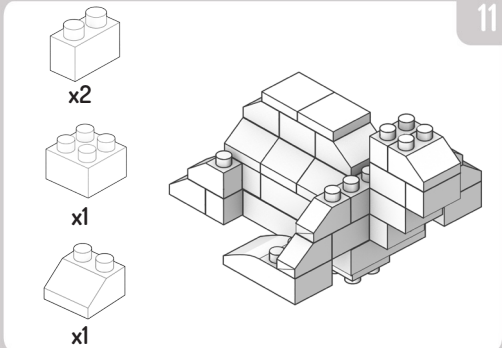

**FAB  
BRIX**

**INSTRUCTION  
MANUAL  
SEA TURTLE**

**WWF  
ANIMAL  
&  
STICKERS**

**100%  
COMPATIBLE  
WITH MAJOR  
BRANDS**

FabBrix pieces are made of wood. If placed in water or very high moisture is present in the air, bricks can lose or alter function. Important Notice: Due to the high precision wood cutting techniques, at first use the bricks may have a tight fit. This may make it harder to connect and disconnect them. This will subside after a few uses. Do not get them wet. Keep away from water.  
WARNING: CHOKING HAZARD Small parts.  
Not for children under 3 years.