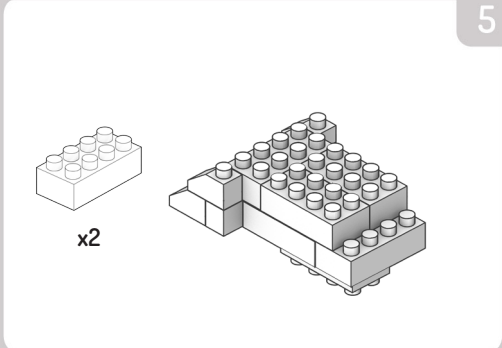

**FAB  
BRIX**

**INSTRUCTION  
MANUAL  
SEA TURTLE**

**WWF  
ANIMAL  
&  
STICKERS**

**100%  
COMPATIBLE  
WITH MAJOR  
BRANDS**

FabBrix pieces are made of wood. If placed in water or very high moisture is present in the air, bricks can lose or alter function. Important Notice: Due to the high precision wood cutting techniques, at first use the bricks may have a tight fit. This may make it harder to connect and disconnect them. This will subside after a few uses. Do not get them wet. Keep away from water.  
WARNING: CHOKING HAZARD Small parts.  
Not for children under 3 years.