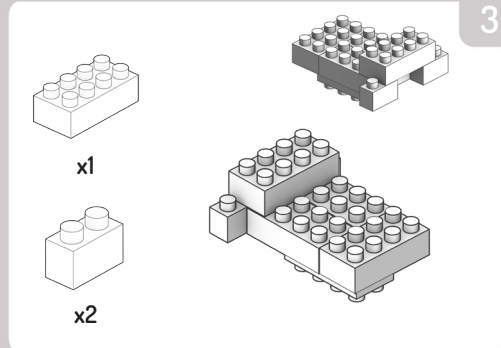

**FAB  
BRIX**

**INSTRUCTION  
MANUAL  
SEA TURTLE**

**WWF  
ANIMAL  
&  
STICKERS**

**100%  
COMPATIBLE  
WITH MAJOR  
BRANDS**

FabBrix pieces are made of wood. If placed in water or very high moisture is present in the air, bricks can lose or alter function. Important Notice: Due to the high precision wood cutting techniques, at first use the bricks may have a tight fit. This may make it harder to connect and disconnect them. This will subside after a few uses. Do not get them wet. Keep away from water.  
WARNING: CHOKING HAZARD Small parts.  
Not for children under 3 years.