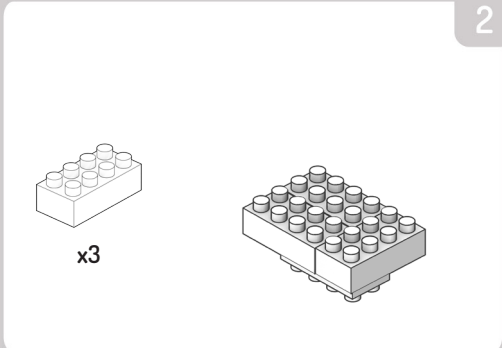

**FAB  
BRIX**

**INSTRUCTION  
MANUAL  
SEA TURTLE**

**WWF  
ANIMAL  
&  
STICKERS**

**100%  
COMPATIBLE  
WITH MAJOR  
BRANDS**

FabBrix pieces are made of wood. If placed in water or very high moisture is present in the air, bricks can lose or alter function. Important Notice: Due to the high precision wood cutting techniques, at first use the bricks may have a tight fit. This may make it harder to connect and disconnect them. This will subside after a few uses. Do not get them wet. Keep away from water.  
WARNING: CHOKING HAZARD Small parts.  
Not for children under 3 years.