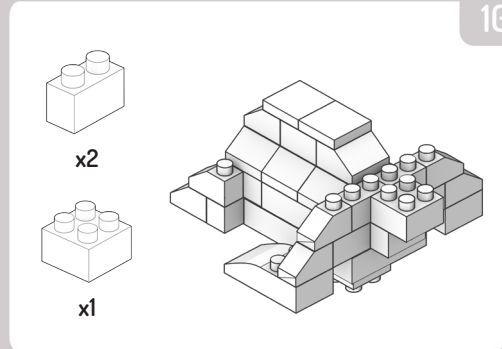

**FAB  
BRIX**

**INSTRUCTION  
MANUAL  
SEA TURTLE**

**WWF  
ANIMAL  
&  
STICKERS**

**100%  
COMPATIBLE  
WITH MAJOR  
BRANDS**

FabBrix pieces are made of wood. If placed in water or very high moisture is present in the air, bricks can lose or alter function. Important Notice: Due to the high precision wood cutting techniques, at first use the bricks may have a tight fit. This may make it harder to connect and disconnect them. This will subside after a few uses. Do not get them wet. Keep away from water.  
WARNING: CHOKING HAZARD Small parts.  
Not for children under 3 years.