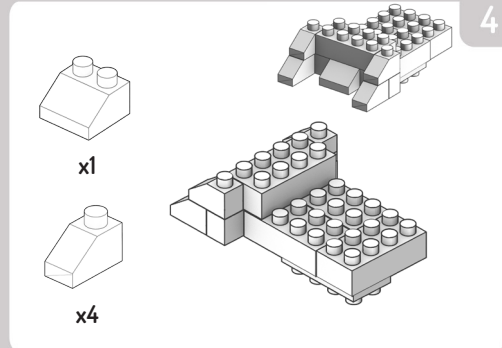

**FAB  
BRIX**

**INSTRUCTION  
MANUAL  
SEA TURTLE**

**WWF  
ANIMAL  
&  
STICKERS**

**100%  
COMPATIBLE  
WITH MAJOR  
BRANDS**

FabBrix pieces are made of wood. If placed in water or very high moisture is present in the air, bricks can lose or alter function. Important Notice: Due to the high precision wood cutting techniques, at first use the bricks may have a tight fit. This may make it harder to connect and disconnect them. This will subside after a few uses. Do not get them wet. Keep away from water.  
WARNING: CHOKING HAZARD Small parts.  
Not for children under 3 years.