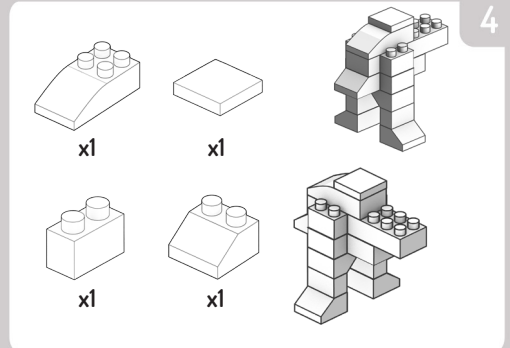

**100%
COMPATIBLE
WITH MAJOR
BRANDS**

FabBrix pieces are made of wood. If placed in water or very high moisture is present in the air, bricks can lose or alter function. Important Notice: Due to the high precision wood cutting techniques, at first use the bricks may have a tight fit. This may make it harder to connect and disconnect them. This will subside after a few uses. Do not get them wet. Keep away from water.
WARNING: CHOKING HAZARD Small parts.
Not for children under 3 years.