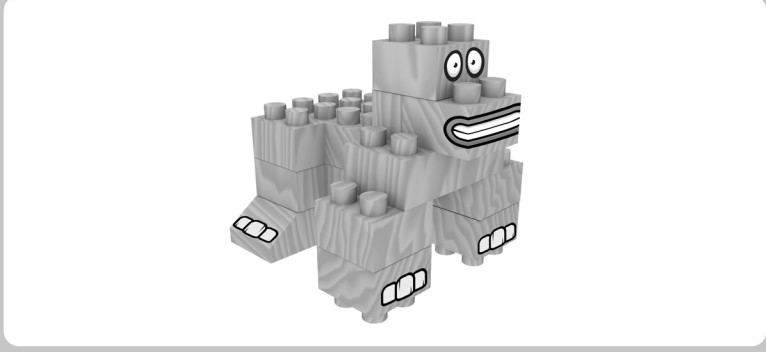

**FAB BRIX**

**JUNGLE LIFE**

**INSTRUCTION MANUAL**

**JUNGLE LIFE**

**3 IN 1**  
CHARACTERS & FUNNY FACE STICKERS

**100%**  
COMPATIBLE WITH MAJOR BRANDS

FabBrix pieces are made of wood. If placed in water or very high moisture is present in the air, bricks can lose or alter function. Do not get them wet. Keep away from water.  
 WARNING: CHOKING HAZARD Small parts. Not for children under 3 years.

1

2

3

4

5

6

1

2