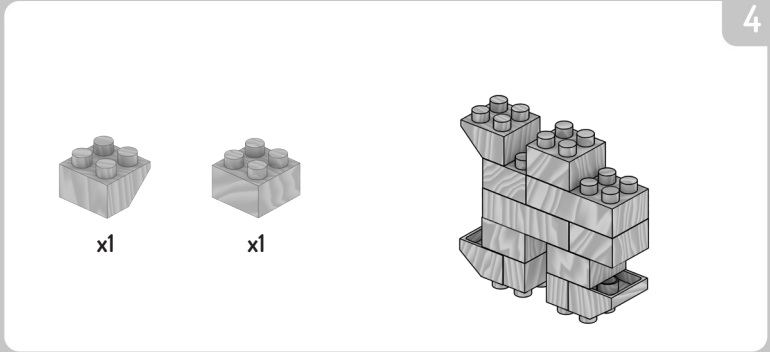

FAB BRIX

JUNGLE LIFE

INSTRUCTION MANUAL

JUNGLE LIFE

3 IN 1
CHARACTERS & FUNNY FACE STICKERS

100%
COMPATIBLE WITH MAJOR BRANDS

FabBrix pieces are made of wood. If placed in water or very high moisture is present in the air, bricks can lose or alter function. Do not get them wet. Keep away from water.
WARNING: CHOKING HAZARD Small parts. Not for children under 3 years.

1

2

3

4

5

6

1

2