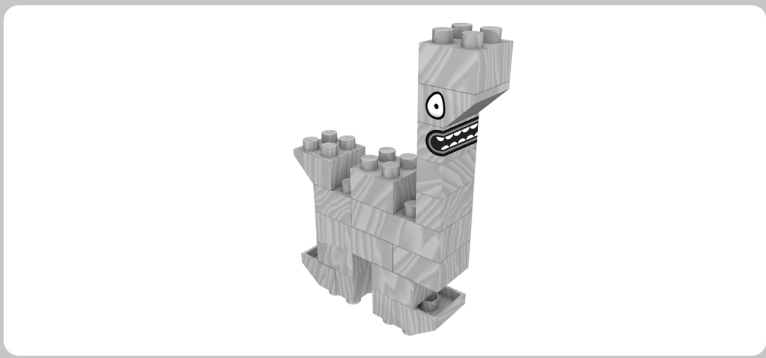

**FAB BRIX**

**JUNGLE LIFE**

**INSTRUCTION MANUAL**

**JUNGLE LIFE**

**3 IN 1**  
CHARACTERS & FUNNY FACE STICKERS

**100%**  
COMPATIBLE WITH MAJOR BRANDS

FabBrix pieces are made of wood. If placed in water or very high moisture is present in the air, bricks can lose or alter function. Do not get them wet. Keep away from water.  
 WARNING: CHOKING HAZARD Small parts. Not for children under 3 years.