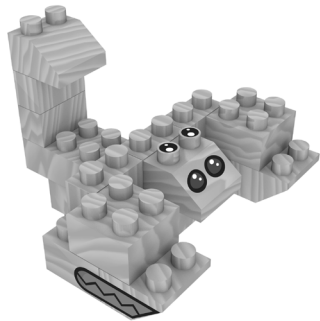

**FAB BRIX**

**JUNGLE LIFE**

**INSTRUCTION MANUAL**

**JUNGLE LIFE**

**3 IN 1**  
CHARACTERS & FUNNY FACE STICKERS

**100%**  
COMPATIBLE WITH MAJOR BRANDS

FabBrix pieces are made of wood. If placed in water or very high moisture is present in the air, bricks can lose or alter function. Do not get them wet. Keep away from water.  
 WARNING: CHOKING HAZARD Small parts. Not for children under 3 years.

3

4

5

6

1

2

3

4