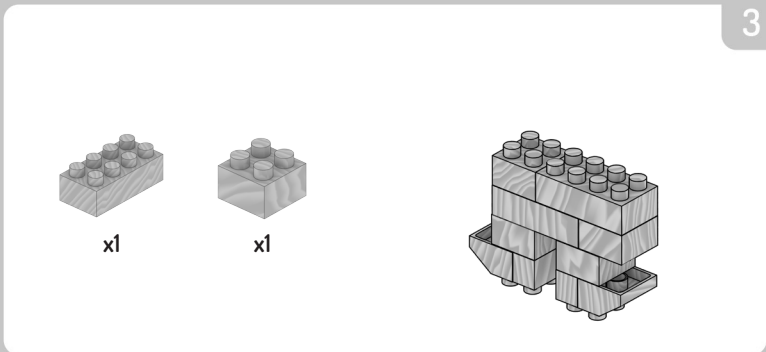

FAB BRIX

JUNGLE LIFE

INSTRUCTION MANUAL

JUNGLE LIFE

3 IN 1
CHARACTERS & FUNNY FACE STICKERS

100%
COMPATIBLE WITH MAJOR BRANDS

FabBrix pieces are made of wood. If placed in water or very high moisture is present in the air, bricks can lose or alter function. Do not get them wet. Keep away from water.
WARNING: CHOKING HAZARD Small parts. Not for children under 3 years.

1

2

3

4

5

6

1

2