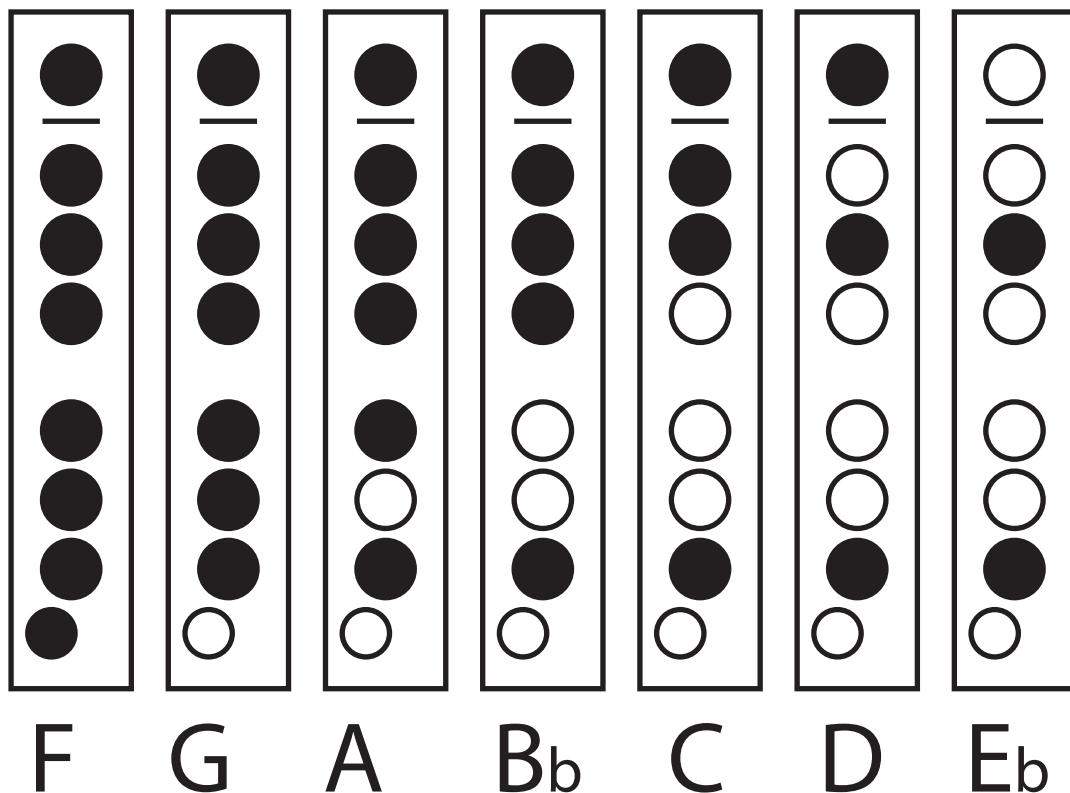

COPPER FLUTE

Lullaby Fingering Chart

G Minor/
Bb Major
Scale

● = closed
○ = open

F Minor/
Ab Major
Scale

Same Fingering
for 2nd Register