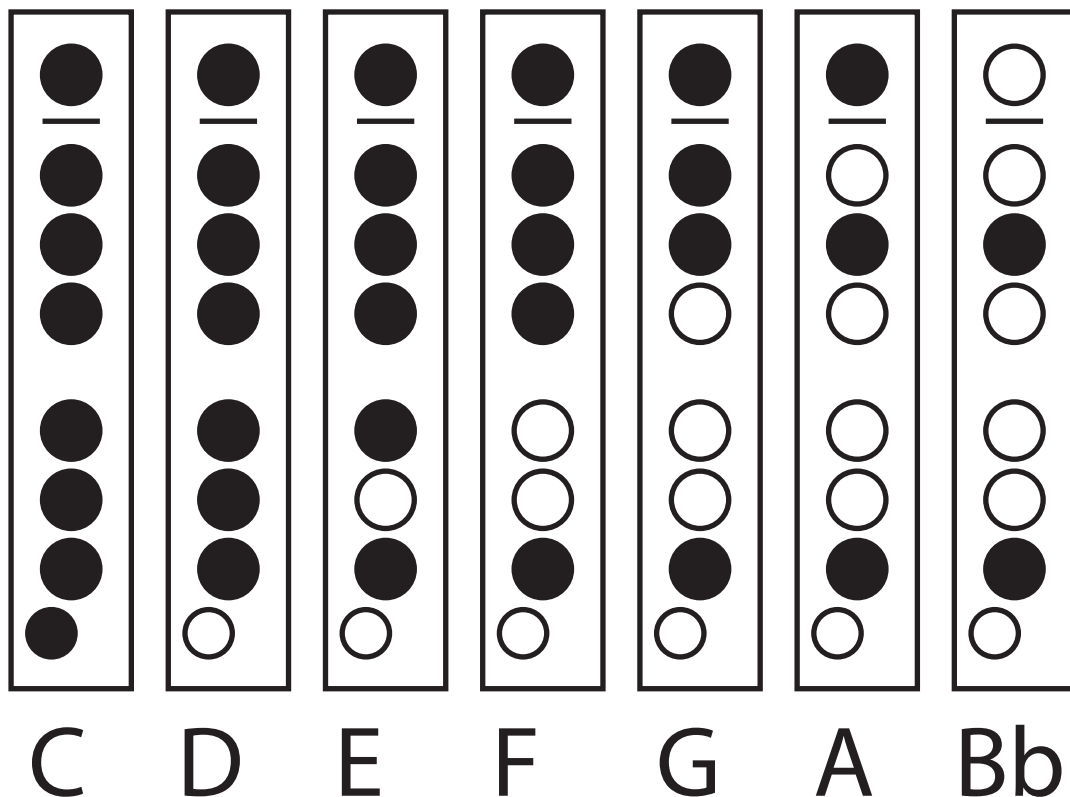

# COPPER FLUTE

## Low C Fingering Chart

D Minor/  
F Major  
Scale

● = closed  
○ = open

C Minor/  
Eb Major  
Scale