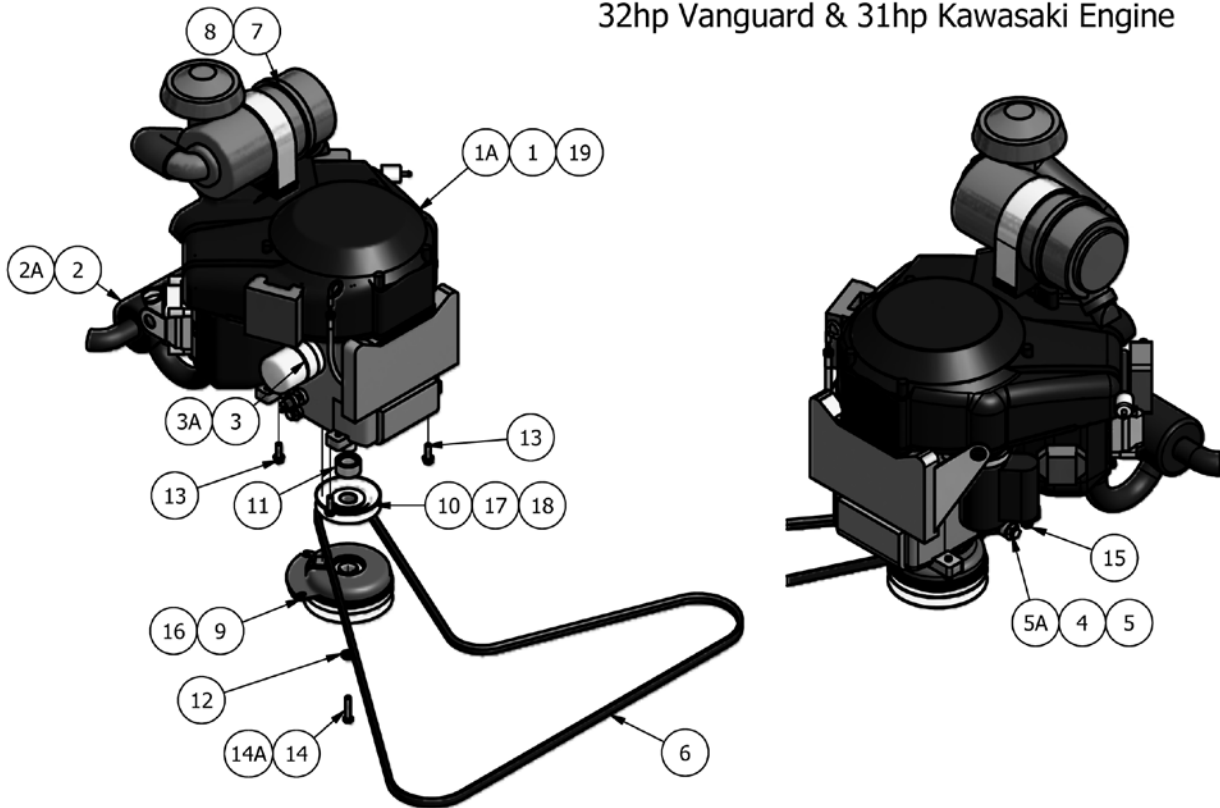

32hp Vanguard & 31hp Kawasaki Engine

Parts List			
ITEM	QTY	PART NUMBER	DESCRIPTION
1	1	015-0032-00	32hp Vanguard Engine
1A	1	015-0031-00	31hp Kawasaki Engine FX-850V-AS09R
2	1	015-0034-00	32 HP Vanguard Exhaust
2A	1	015-0035-00	Exhaust for 31hp Kawasaki
3	1	063-8018-00	Oil Filter for Briggs 31HP and 35HP Vanguard
3A	1	063-2090-00	Oil Filter - 26hp & 19hp Kawasaki
4	1	051-5400-00	Oil Drain Hose for 35/31hp Briggs
5	1	036-5400-00	Adaptor for 35/31hp Briggs Oil Drain
5A	1	015-5404-00	Oil Drain Valve - 26hp Kawasaki
6	1	041-5048-00	Pump Belt for Pup, Lightning, AOS
7	1	063-8020-00	Cannister Air Filter (Inner)
8	1	063-8019-00	Cannister Air Filter (Outer)
9	1	070-1000-00	Clutch Assembly
10	1	033-5034-00	4 3/4" Motor Pulley
11	1	025-5032-00	1 1/8 collar spacer
12	1	019-8053-00	7/16" Lock Washer
13	4	018-5051-00	3/8 x 1-1/8 Hex Washer Head Engine Bolt
14	1	018-5300-00	7/16-20 x 2-1/2 GR 5 Hex Bolts Zinc (Vanguard Engine Only)
14A	1	018-5028-00	M10 X 1.5 X 60MM (Kawasaki Engine Only)
15	1	018-2001-00	M8 - 1.25 Nut (Kawasaki Engine Only)
16	1	070-2000-00	Clutch Pigtail
17	1	030-6029-00	3/8" Set Screw
18	1	042-6030-00	1/4" x 1 Square Key
19	1	051-7060-00	AOS Fuel Line Assembly, 35 Vanguard - Complete