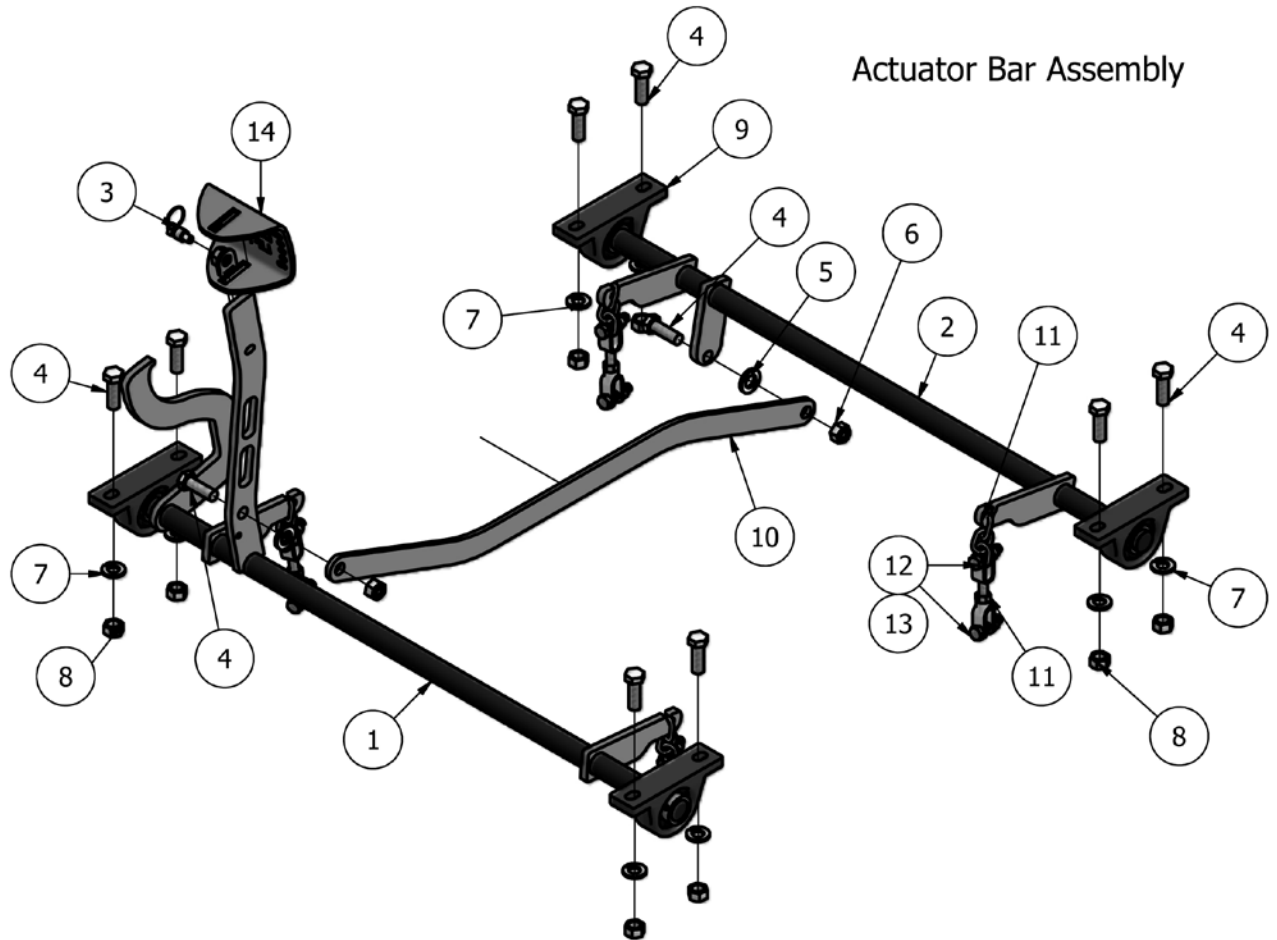

Front Cast Suspension

Parts List			
ITEM	QTY	PART NUMBER	DESCRIPTION
1	1	022-3060-00	13" x 6.50 - 6 Tire and Wheel
1a	1	022-3070-00	13" x 6.50 - 6 NO-Flat Tire and Wheel (Diesel Only)
2	2	032-9002-00	Rubber Isolator
3	2	010-7001-00	Caster Bearing
4	2	022-7010-00	Large Bore Bearing
5	2	018-3001-00	5/8" x 5/8" Shoulder Bolt
6	3	013-8050-00	1/2" Nylock Nut
7	4	018-5006-00	1/2" x 1 1/2" Hex Bolt
8	4	019-5007-00	1/2" Lock Washer
9	2	019-5038-00	5/8" Flat Washer
10	2	025-5203-00	3/4" OD x 1/2" ID x 3/4"
11	1	025-5202-00	7" x 1/2" ID Tire Spacer
12	1	018-3002-00	1/2" x 10" Bolt
13	2	032-5052-00	5/8" Shoulder Bushing
14	2	011-7002-00	Race
15	1	023-0013-00	Suspension Fork-Bottom Right
16	1	023-0012-00	Suspension Fork-Bottom Left
17	1	037-0010-00	Spindle Shaft
18	1	023-7915-98	Suspension Fork Assembly
19	1	013-6016-00	1" Hex Nut
20	2	019-3000-00	1" Lock Washer
21	1	013-9004-00	1" Fine Thread Nylock Half Nut
22	1	020-3000-00	Cotter Pin
23	1	014-7005-00	Dust Cover
24	1	012-7003-00	Seal

Transaxle

Parts List			
ITEM	QTY	PART NUMBER	DESCRIPTION
1	1	203-0100-00	Outlaw TransAxle Cross Brace
2	1	050-7000-00	ZT - 5400 - Left
3	1	050-7001-00	ZT - 5400 - Right
4	2	051-8064-00	1/2 Clear Braided Hose PRICED PER FOOT
5	2	022-4000-00	24 x 12 x 10 Tire and Wheel
6	10	013-3000-00	Acorn Lug Nut
7	8	619-5007-00	1/2 Lock Washer Zinc
8	4	018-6019-00	1/2-20 x 1-1/2 Grade 5 Hex Bolt Zinc
9	4	018-1055-00	1/2 x 3/4 Bolt
10	2	013-8047-00	5/16-18 Nylon Insert Locknut Zinc Orange Nylon
11	2	018-2006-00	5/16-18 x 1-1/4 Grade 5 Hex Bolt