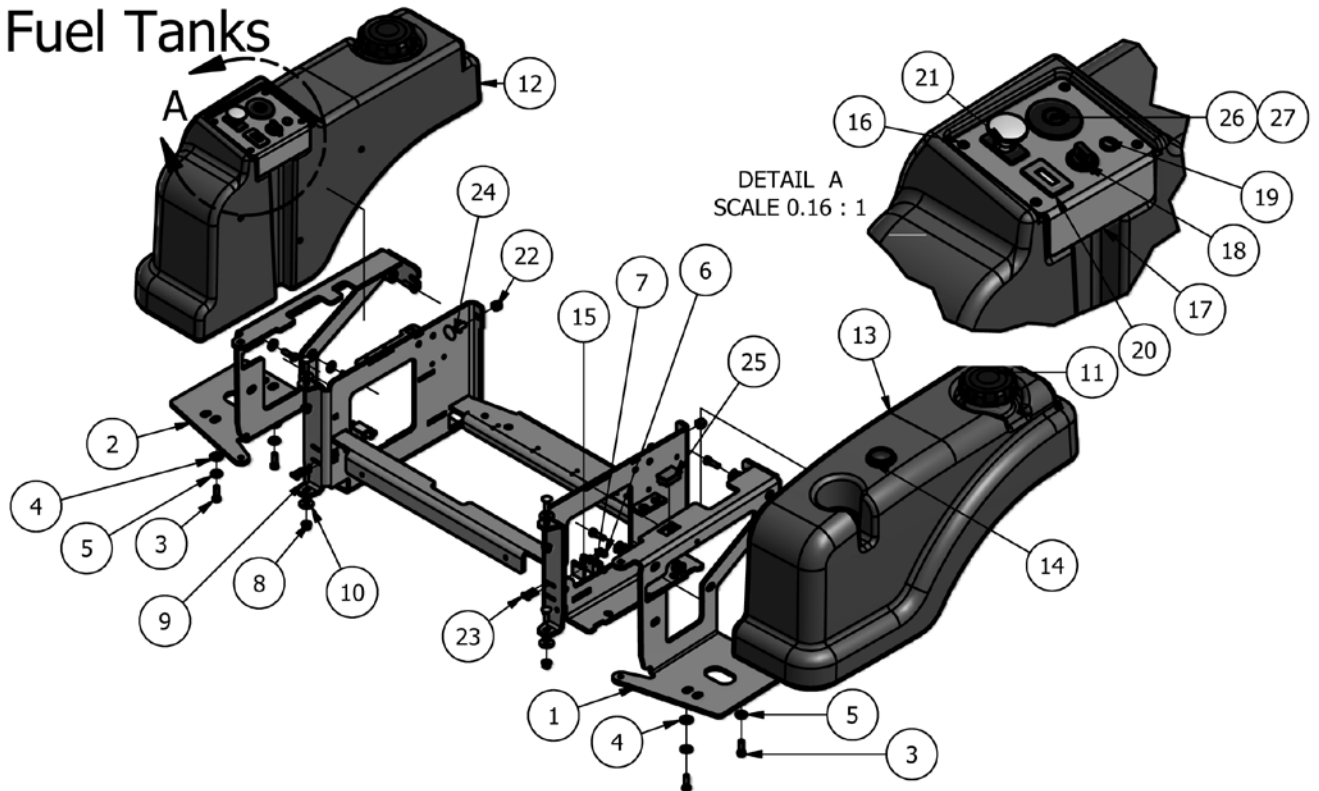

Fuel Tanks

Parts List			
ITEM	QTY	PART NUMBER	DESCRIPTION
1	1	031-2006-00	Tank Support-Left
2	1	031-2007-00	Tank Support-Right
3	10	018-2007-00	5/16-18 x 1 Grade 5 Hex bolt Zinc
4	10	019-8044-00	5/16 USS Flat Washer Zinc
5	10	019-8051-00	5/16 Lock Washer Zinc
6	4	013-5019-00	10-24 Nylon Insert Locknut Zinc Orange Nylon
7	2	077-8073-00	Brake Handle Switch
8	4	013-8049-00	5/16-18 Nylon Insert Flange Nut Zinc Orange Nylon
9	4	018-8065-00	5/16-18 x 1 Carriage Bolts Zinc
10	4	019-6042-00	.360ID Plastic Washer
11	2	066-8076-00	Fuel Cap
12	1	067-5000-00	Right Tank
13	1	067-5001-00	Left Tank
14	1	067-4025-00	Fuel Gauge and Grommet
15	2	025-6041-00	Switch Block Plastic
16	4	018-2010-00	10-32 x 3/8 Button Socket C/S 18-8 SS
17	1	079-3300-00	Control Panel
18	1	077-2075-00	12V AUX Connection
19	1	089-1000-00	Oil Light
20	1	083-4013-00	Tachometer
21	1	056-8058-00	PTO Engager
22	2	013-5041-00	3/8-18 Nylon Insert Locknut Zinc Orange Nylon
23	4	018-8058-00	10-24 x 1 Button Socket C/S 18-8 SS
24	2	018-5043-00	3/8" x 1-1/4" Carriage Bolt
25	1	018-1040-00	Control Panel Stop
26	1	077-8076-00	Ignition Switch
27	1	042-9000-00	Ignition Key