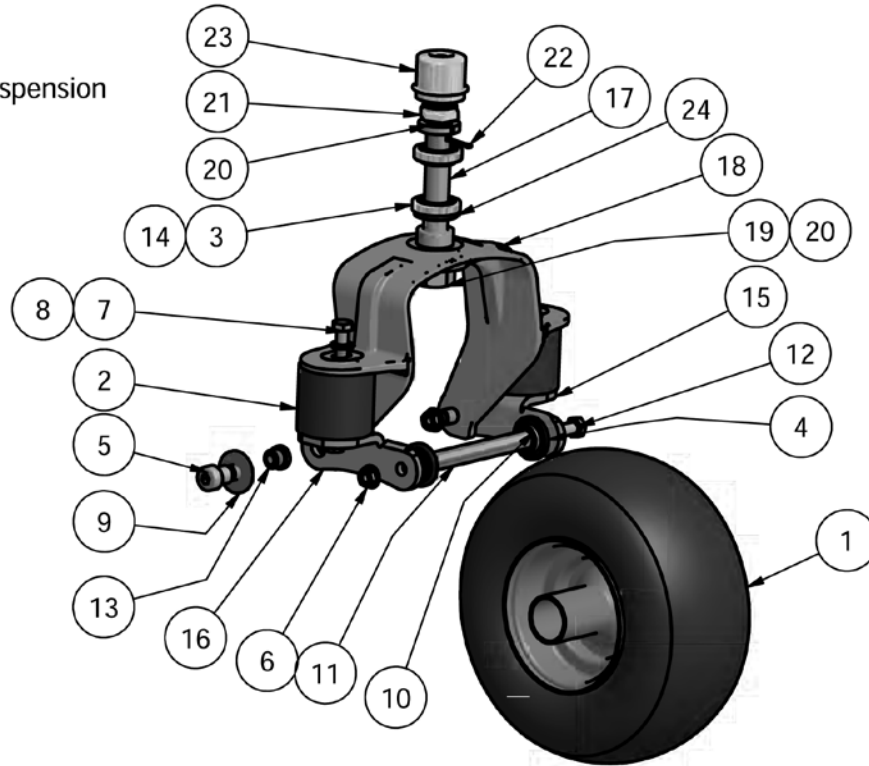

Front Cast Suspension

Parts List			
ITEM	QTY	PART NUMBER	DESCRIPTION
1	1	022-3060-00	13" x 6.50 - 6 Tire and Wheel
1a	1	022-3070-00	13" x 6.50 - 6 NO-Flat Tire and Wheel (Diesel Only)
2	2	032-9002-00	Rubber Isolator
3	2	010-7001-00	Caster Bearing
4	2	022-7010-00	Large Bore Bearing
5	2	018-3001-00	5/8" x 5/8" Shoulder Bolt
6	3	013-8050-00	1/2" Nylock Nut
7	4	018-5006-00	1/2" x 1 1/2" Hex Bolt
8	4	019-5007-00	1/2" Lock Washer
9	2	019-5038-00	5/8" Flat Washer
10	2	025-5203-00	3/4" OD x 1/2" ID x 3/4"
11	1	025-5202-00	7" x 1/2" ID Tire Spacer
12	1	018-3002-00	1/2" x 10" Bolt
13	2	032-5052-00	5/8" Shoulder Bushing
14	2	011-7002-00	Race
15	1	023-0013-00	Suspension Fork-Bottom Right
16	1	023-0012-00	Suspension Fork-Bottom Left
17	1	037-0010-00	Spindle Shaft
18	1	023-7915-98	Suspension Fork Assembly
19	1	013-6016-00	1" Hex Nut
20	2	019-3000-00	1" Lock Washer
21	1	013-9004-00	1" Fine Thread Nylock Half Nut
22	1	020-3000-00	Cotter Pin
23	1	014-7005-00	Dust Cover
24	1	012-7003-00	Seal