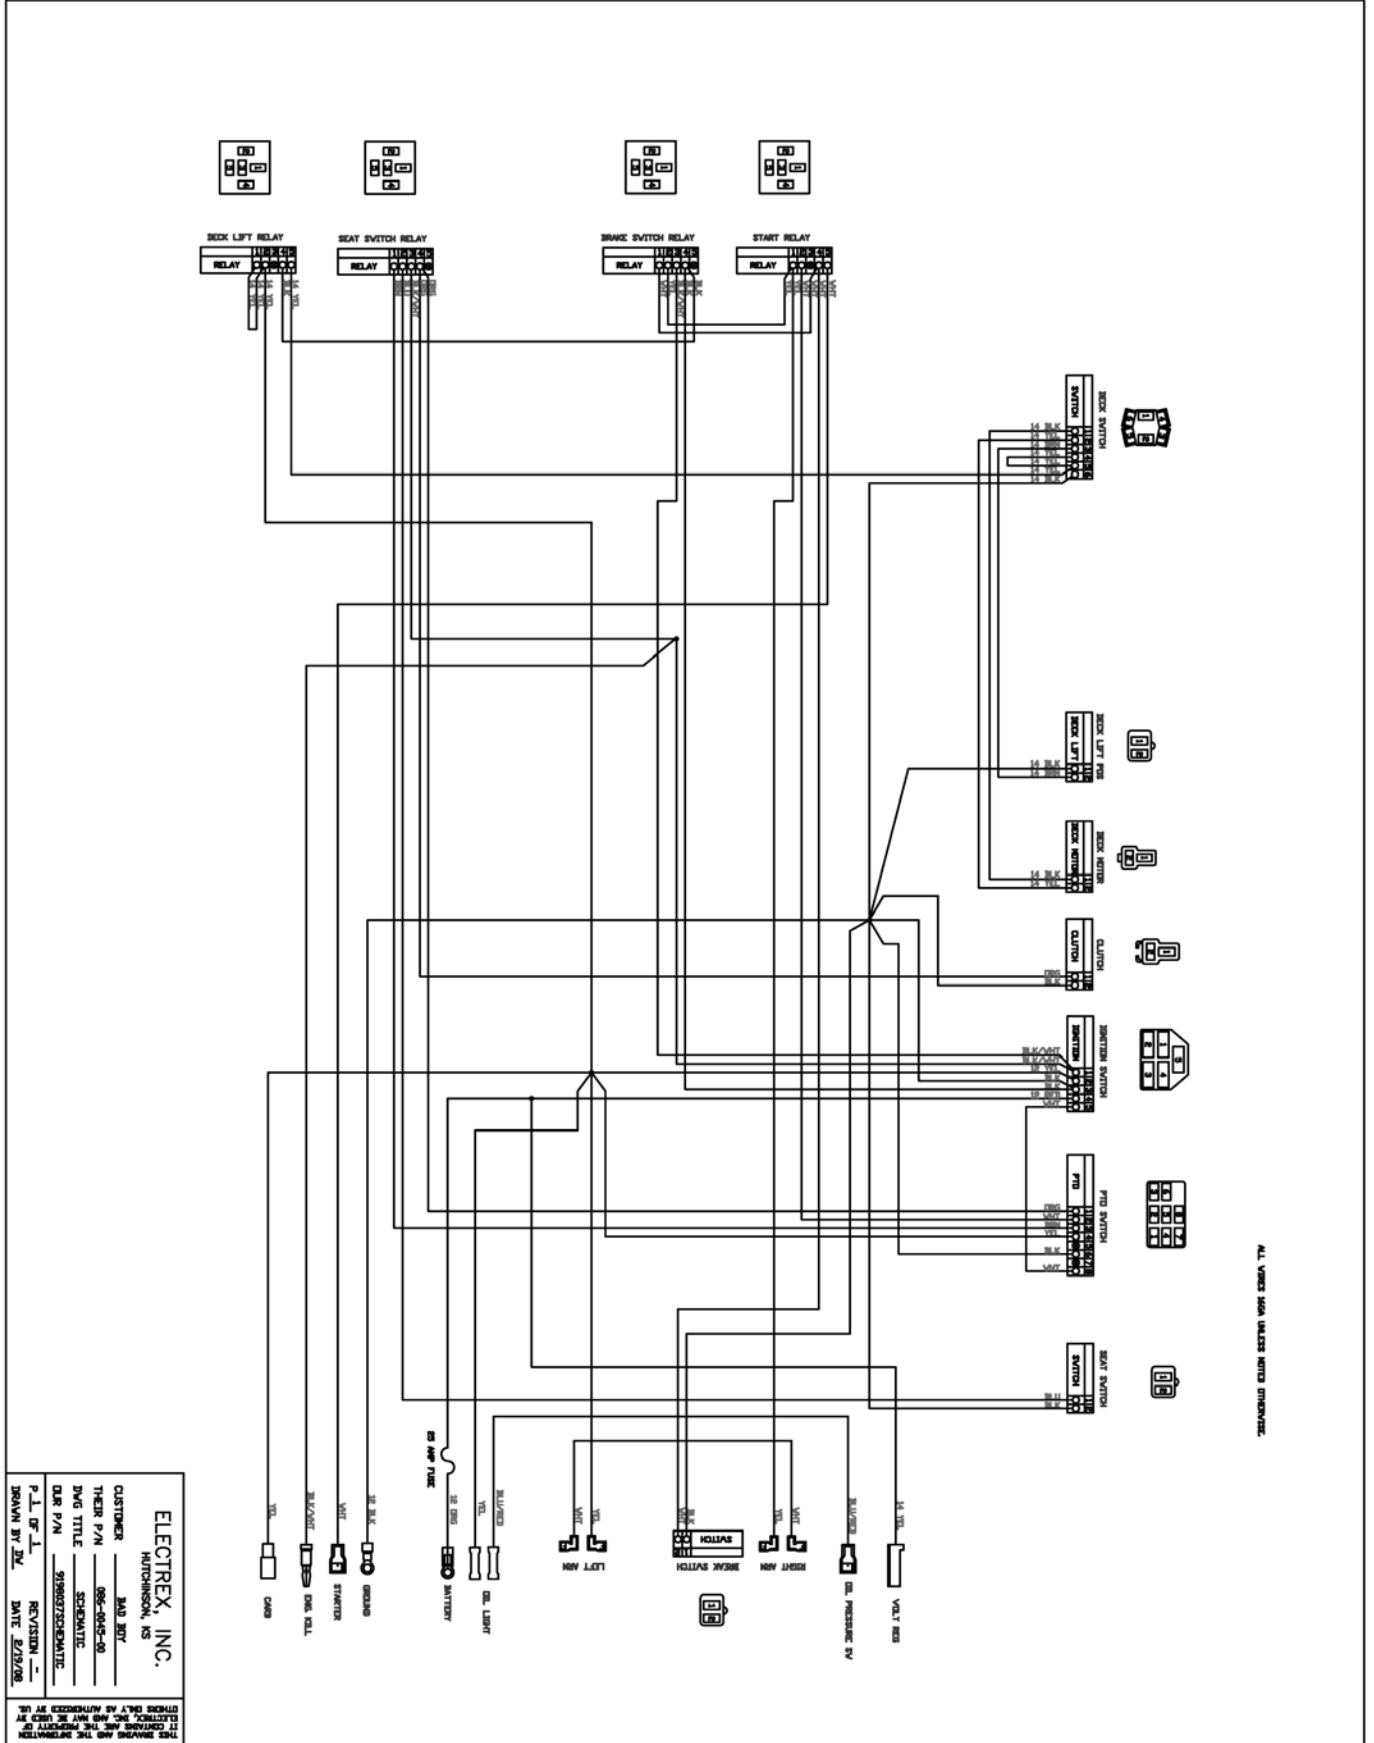

ALL VIEWS FROM UNLESS NOTED OTHERWISE.

ELECTREX, INC.
HITCHKINSON, MS

CUSTOMER: 3AD BOT
THEIR P/N: 086-2003-00
DWG TITLE: SCHEMATIC
DWG P/N: 5108023SCHEMATIC

P. 1 OF 1 REVISION: -
DRAWN BY: DW DATE: 2/19/08

THIS DRAWING AND THE INFORMATION CONTAINED HEREIN ARE THE PROPERTY OF ELECTREX, INC. AND MUST BE USED BY OTHERS ONLY AS AUTHORIZED BY US.