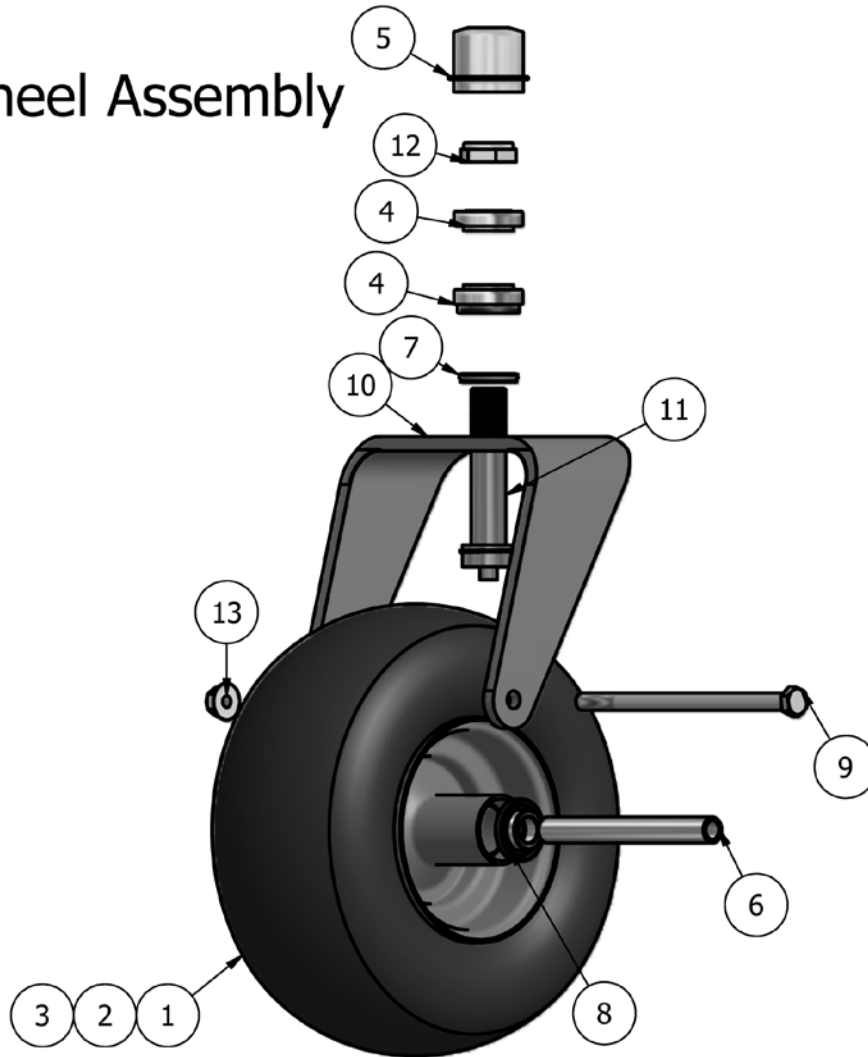

Front Wheel Assembly

Parts List			
ITEM	QTY	PART NUMBER	DESCRIPTION
1	1	022-2006-00	13" x 6.50 - 6 Tire and Orange Wheel
2	1	022-5347-00	13" x 6.50 - 6 Tire ONLY
3	1	022-2002-00	6" Wheel ONLY
4	2	010-7001-00	Bearing
5	1	014-7005-00	Dust Cover
6	1	025-5201-00	7" x 1/2" ID Tire Spacer
7	1	012-7003-00	Seal
8	2	022-7010-00	Wheel Bearing
9	1	018-7010-00	1/2" x 9" Bolt
10	1	023-0002-00	Front Fork
11	1	037-0001-00	Front Fork Spindle
12	1	013-9004-00	1" Fine Thread Nylock Half Nut
13	1	013-8050-00	1/2-13 Nylon Insert Flange Nut Zinc Orange Nylon