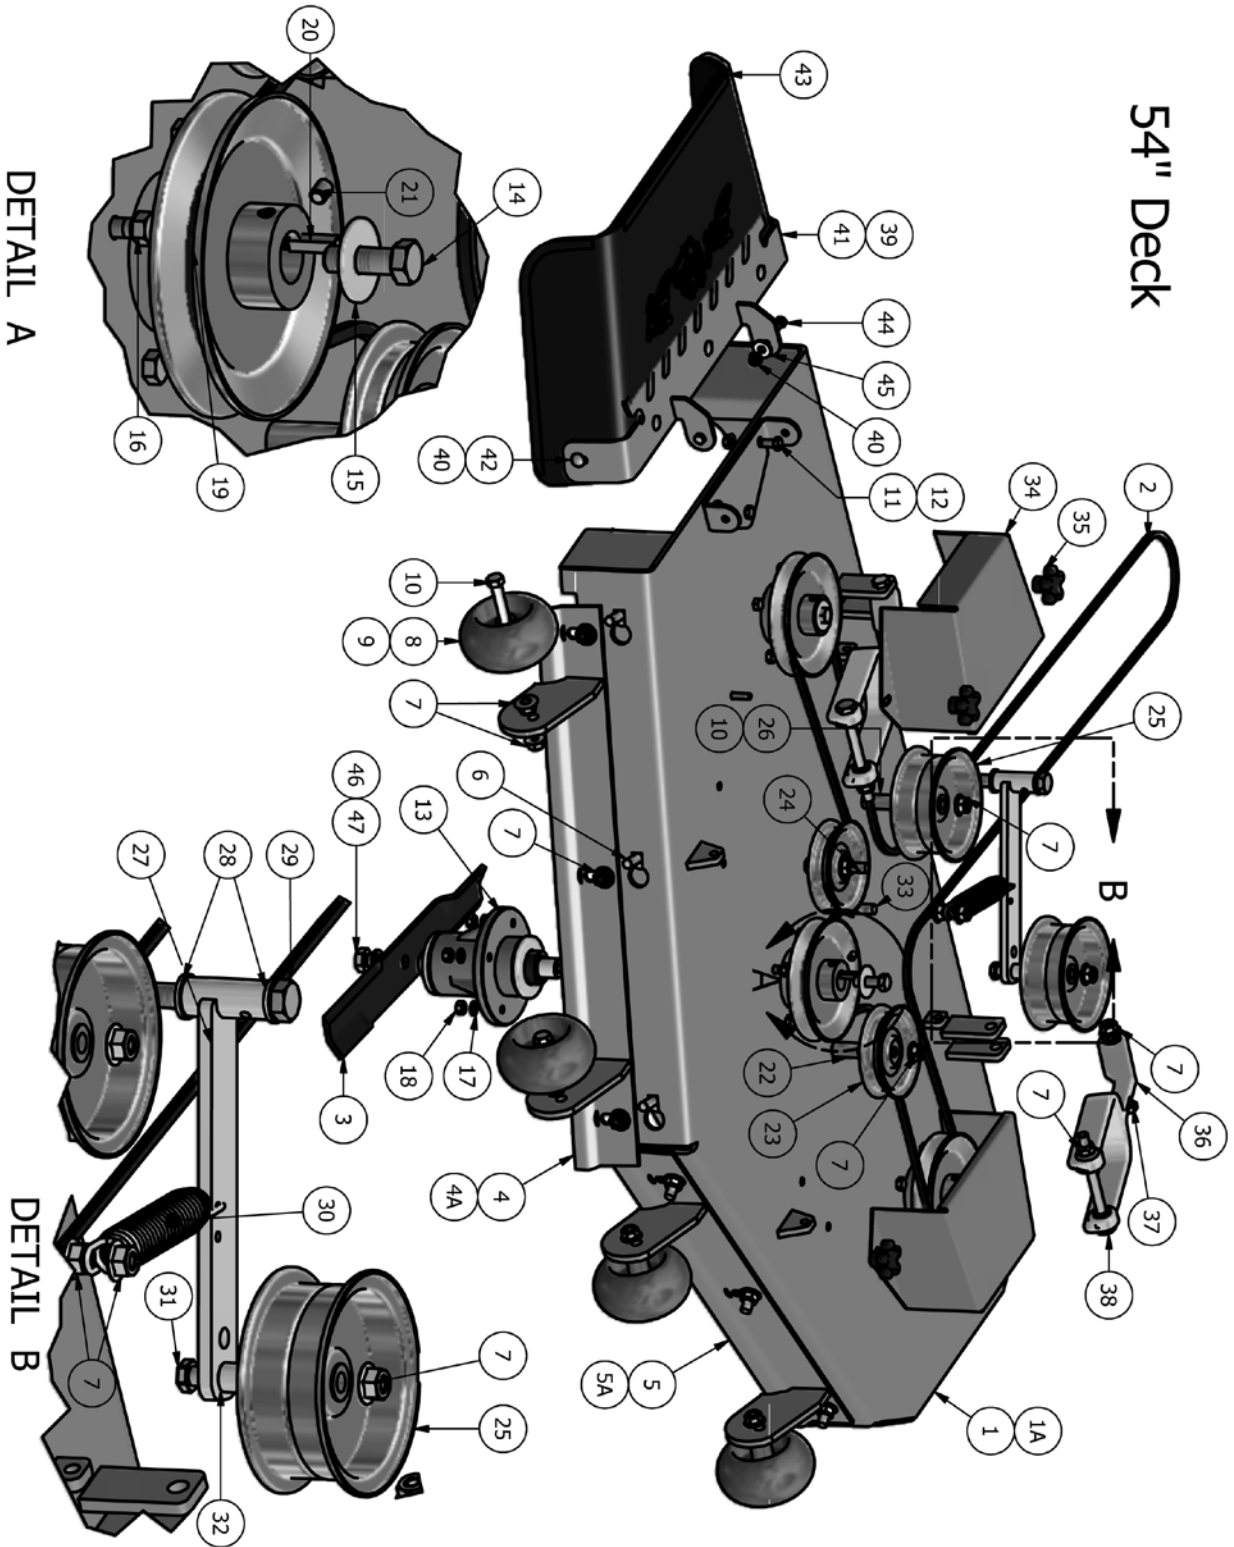

54" Deck

DETAIL A

DETAIL B

Parts List			
ITEM	QTY	PART NUMBER	DESCRIPTION
1	1	060-5510-00	54 Outlaw Deck (component)
1A	1	060-5500-00	54 Outlaw Deck
2	1	041-1650-00	B165 Belt- 60 Pup/Lightning/ZT/54 Outlaw
3	3	038-0001-00	18 3/4" Blade
4	1	060-5520-10	54 Outlaw Adjustable Deck Front (Right Component)
4A	1	060-5520-00	54 Outlaw Adjustable Deck Front (Right)
5	1	060-5530-10	54 Outlaw Adjustable Deck Front (Left Component)
5A	1	060-5530-00	54 Outlaw Adjustable Deck Front (Left)
6	6	018-3003-00	1/2 x 1-1/4 Carriage Bolt
7	28	013-8050-00	1/2-13 Nylon Insert Flange Nut Zinc Orange
8	6	022-5234-00	Anti-Scalp Rollers
9	6	022-5234-98	Deck Wheel Assembly
10	7	018-5019-00	1/2" x 4" Bolt (Grade 8)
11	3	018-5250-00	3/8" x 3/4" Hex Bolt
12	3	013-5201-00	3/8" Flange Nut
13	3	037-8001-00	Double Bearing Spindle
14	3	018-5600-00	1/2" x 1 1/2" Hex Bolt
15	3	019-6019-00	Spring Blade Cupped Washer
16	12	018-5040-00	3/8-16 x 1-1/4 GR 5 Hex Bolt Zinc
17	12	019-5037-00	3/8" Lock Washer
18	12	013-6014-00	3/8" Hex Nut
19	3	033-6004-00	6 1/4" Drive Pulley
20	3	042-6030-00	1/4" x 1" Key
21	3	030-6029-00	3/8" Set Screw
22	2	025-5338-00	Pup Pulley Spacer
23	2	033-6001-00	4 3/4" Idler Pulley
24	2	018-2018-00	1/2 x 3-1/2 Flange Bolt - Grade 8
25	2	033-5001-00	5 3/4" Deck Idler Pulley
26	1	025-5339-00	1 3/4" Pulley Spacer
27	1	039-6945-00	Deck Idler 2009
28	2	019-6017-00	.635 ID Plastic Washer
29	1	018-5311-00	5/8" x 4" Hex Bolt
30	1	034-5039-00	Deck Idler Spring 2009
31	1	018-7016-00	1/2" x 3" Hex Bolt
32	1	025-5203-00	3/4 OD x 1/2 ID x 3\4 Length
33	1	018-1050-00	1/2 x 2" Carriage Bolt
34	2	014-6010-00	Plastic Pulley Cover
35	4	045-6043-00	5/16" Knob
36	2	031-6010-00	Deck Arm Assembly
37	2	018-6036-00	1/2 x 2-1/2 Hex Bolt
38	2	018-1090-00	1/2" x 5 1/2" Bolt
39	1	039-4863-00	60" Lower Hanger
40	7	013-8049-00	5/16-18 Nylon Insert Flange Nut Zinc Orange
41	1	039-4864-00	60" Discharge Chute Upper Hanger Plate
42	5	018-4703-00	5/16" x 1 1/4" Carriage Bolt
43	1	210-6005-00	Rubber Discharge Chute
44	2	018-2007-00	5/16-18 x 1 Grade 5 Hex bolt Zinc
45	2	019-6042-00	.360ID Plastic Washer
46	3	019-4807-00	5/8" Lock Washer
47	3	018-6020-00	5/8" x 1 1/2" Grade 8 Bolt