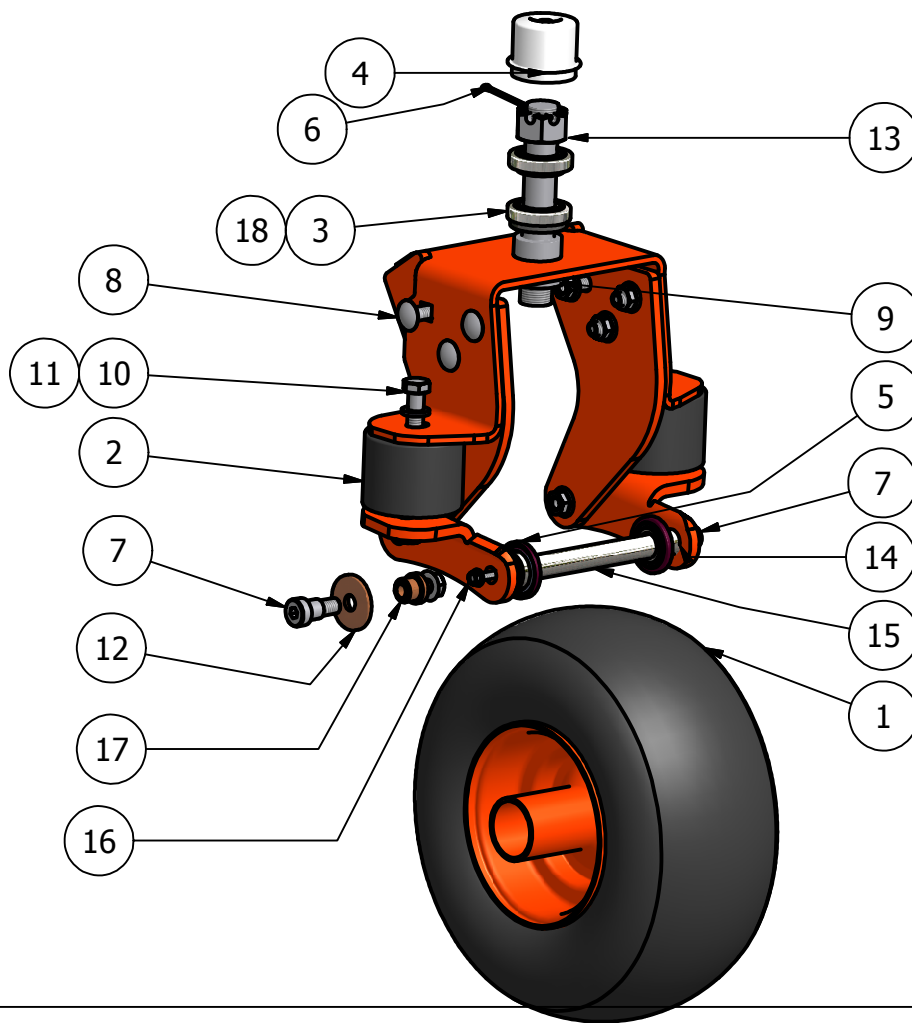

Drive Arms

Parts List			
ITEM	QTY	PART NUMBER	DESCRIPTION
1	1	031-8822-00/031-8821-00	Right Drive Arm/ Left
2	2	069-4010-00	Rubber Steering Handle
3	1	027-8819-00/027-8820-00	Left Drive Arm Lever Housing/Right
4	2	087-8080-00	Damper
5	2	018-2050-00	10MM Damper Ball Stud
6	4	034-8025-00	Drive Lever Spring
7	8	019-8027-00	.515 ID Nylon Shoulder Washer
8	2	035-5344-00	Push Rod
9	4	099-6046-00	3/8-24 Ball joint (female/male)
10	4	013-8043-00	5/16" Nut
11	10	032-8024-00	.507 ID Nylon Bushing
12	4	019-5037-00	3/8" Lock Washer
13	6	019-8051-00	5/16" Lock Washer
14	2	018-8063-00	5/16" x 3/4" Hex Bolt
15	4	018-2007-00	5/16" x 1/2" Flange Bolt
16	4	019-8054-00	.505 ID Plastic Washer
17	4	013-8050-00	1/2" Flange Lock Nut
18	8	013-6051-00	3/8" Fine Thread Nut

Clutch Stack

23 HP Vanguard

26 HP Kawasaki

Clutch Assembly		
ITEM	PART NUMBER	DESCRIPTION
1	070-1000-00	Clutch Assembly
2	033-5034-00	4 3/4" Motor Pulley
3	019-6029-00	1 1/8" Flat Spacer
4	025-5000-00	1 1/8" Collar Spacer
5	025-0025-00	1.125 ID X .625 Spacer
6	018-5300-00	7/16" x 2 1/2" Fine Thread Bolt
7	019-8053-00	7/16" Lock Washer
8	042-6030-00	1/4" x 1" Key
9	030-6029-00	3/8" Hex Bolt
10	018-5028-00	10mm x 552 Bolt

30 HP Kohler

32 HP Vanguard, 26 HP Briggs

Front Wheel			
ITEM	QT	PART NUMBER	DESCRIPTION
1	1	022-3060-00	13 x 6.50 - 6 Tire and Wheel Assembly
2	1	022-5347-00	13" x 6.50 - 6" Tire ONLY
3	1	022-2002-00	6" Wheel ONLY
4	2	010-7001-00	Bearing
5	1	011-7002-00	Race
6	1	014-7005-00	Dust Cover
7	1	025-5202-00	Front Wheel Spacer
8	1	12-7003-00	Seal
9	2	022-7009-00	Wheel Bearing
10	1	018-7010-00	1/2" x 9" Bolt
11	1	013-7004-00	1" Fine Threaded Castle Nut
12	1	023-7913-00	Front Fork with Spindle
13	1	013-5301-00	5/8" Nylock (1/2 Jam)
14	1	037-0001-00	Front Fork Spindle