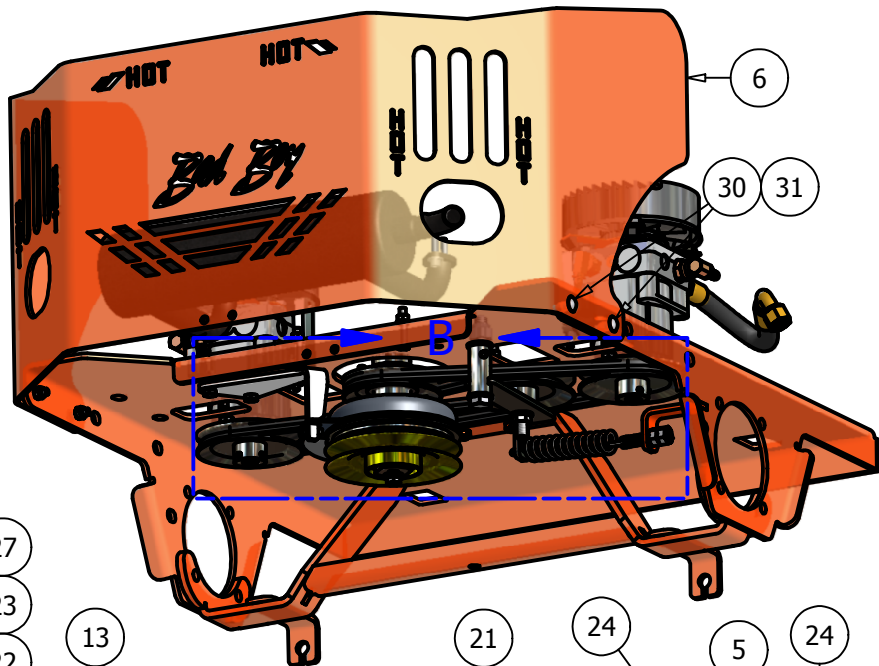

Actuator Bar			
ITEM	QTY	PART NUMBER	DESCRIPTION
1	1	035-7033-00	Actuator
2	1	029-7920-00	Actuator Bar
3	1	028-2501-00	Height Indicator
4	1	031-7000-00	Height Indicator Tab
5	2	017-7008-00	1" Pillow Block
6	2	018-7016-00	1/2" x 3" Hex Bolt
7	2	025-7036-00	1/2" x 1/2" Collar Spacer
8	2	013-6037-00	1/2" Nylock Nut
9	4	013-7018-00	1/2" Nut
10	4	019-5007-00	1/2" Lock Washer
11	4	018-5006-00	1/2" x 1 1/2" Hex Bolt
12	1	019-6042-00	3/8" Plastic Washer
13	1	018-6049-00	3/8" x 1" Hex Bolt
14	1	013-5041-00	3/8 Nylock Nut
15	1	039-2005-00	Deck Stop Bracket

DETAIL A

10A Pump (Shown)
 12A Pump: 26hp and 32hp Lightning Models
 050-3050-00 Right Pump
 050-3000-00 Left Pump

DETAIL B

For more detail concerning clutch assembly, refer to the table of context and look for the clutch stack page.

Floor Panel

DETAIL D

DETAIL B

DETAIL C

DETAIL A

Parts List			
ITEM	QTY	PART NUMBER	DESCRIPTION
1	1	071-3000-00	Suspension Seat (All Lightning)
2	1	071-2010-00	Seat (23hp & 30hp Pup Models)
3	1	014-2006-00	Cooler Cover
4	1	081-2006-00	Pup Floor Mat
5	1	064-2005-00	Floor Board Cable
6	1	026-2006-00	Seat Plate
7	1	079-5340-00	Pup Floor Panel
8	4	029-7029-00	Floor Rubber Bumper
9	4	014-9000-00	Frame Plug
10	1	058-2000-00	Floor Panel Stop
11	1	040-6060-00	#9 Hit Clip (Seat Latch)
12	1	019-7040-00	1/4" Flat Washer
13	1	030-7040-00	1/4" x 1" Self Tapping Screw
14	1	018-8064-00	1/4"x5/8" Button Head Bolt
15	2	030-3050-00	#10 x 1/2" Self Taping Screw
16	2	018-8065-00	5/16"x1" Carriage Bolt
17	10	013-8049-00	5/16"Nylock Flange Nut
18	1	013-8039-00	1/4" Hex Nut
19	1	019-4008-00	1/4" Lock Washer
20	2	019-6042-00	.360 ID Plastic Washer