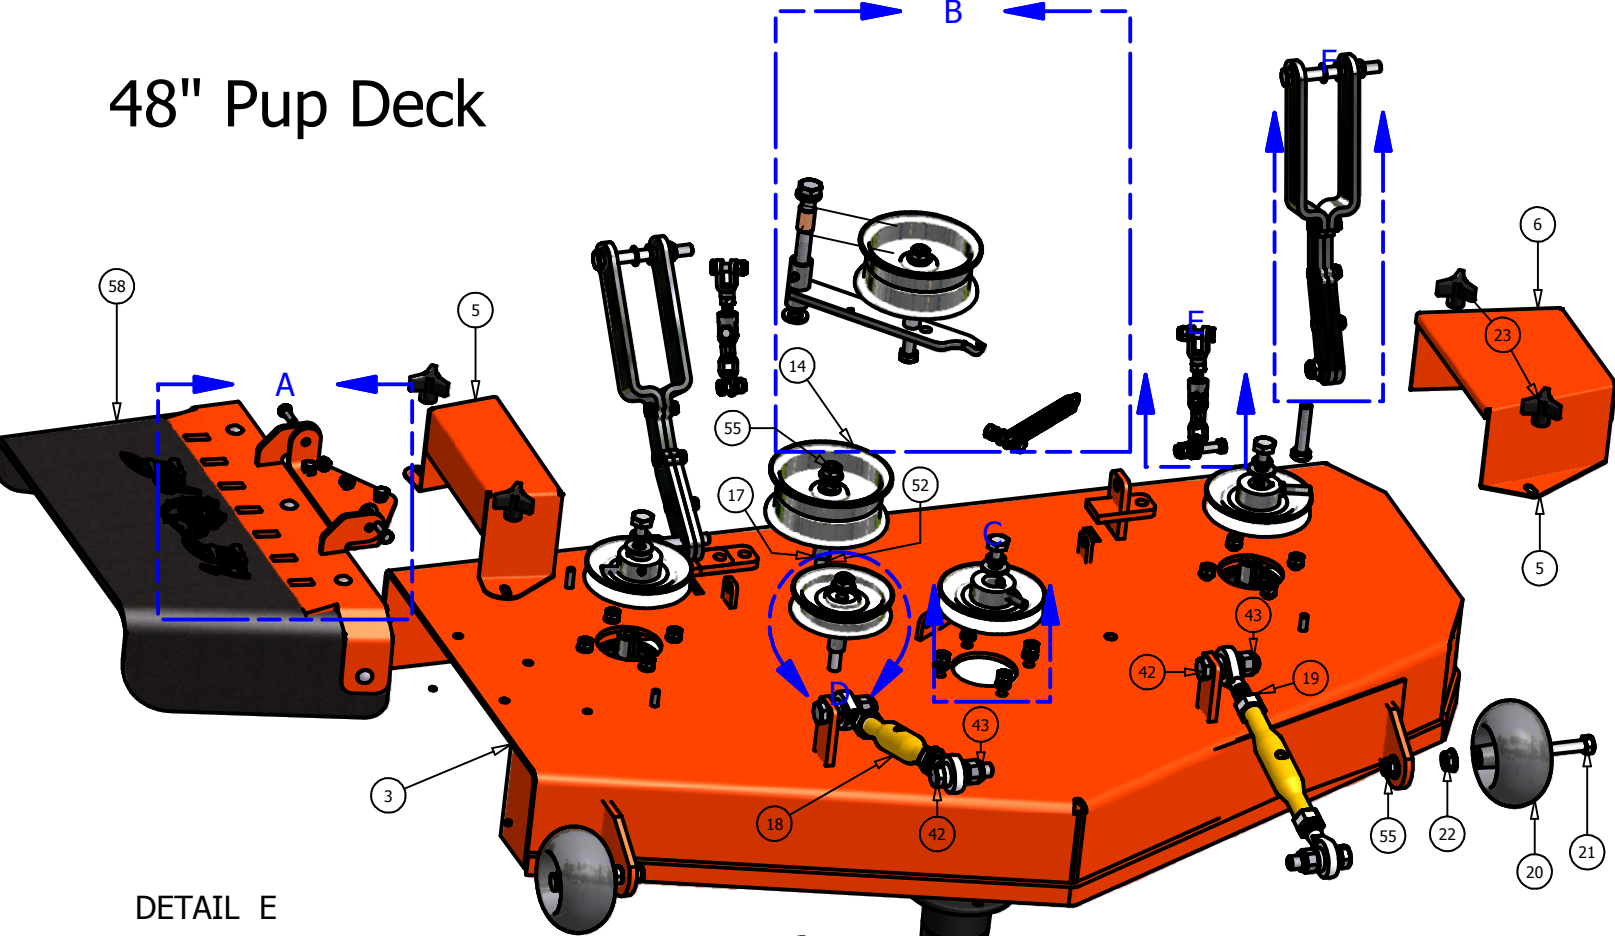

Belt			
ITEM	QTY	PART NUMBER	DESCRIPTION
1	1	041-5048-00	Pump Belt
2	1	033-5034-00	4 3/4" Motor Pulley
3	2	033-5003-00	5" Pump Pulley
4	1	013-7021-00	5/8" Nylock Nut
5	2	042-5301-00	5mm x 1 Key
6	1	030-6029-00	3/8" Set Screw
7	1	034-5039-00	Pump Idler Spring 6"
8	1	024-6034-00	Grease Fitting (Drive-In Type)
9	2	019-6017-00	.635 ID Plastic Washer
10	1	018-5311-00	5/8" x 4" Hex Bolt
11	1	018-2004-00	Spring Tensioner
12	2	013-7018-00	1/2" Hex Nut

DETAIL A

DETAIL B

48" Pup Deck

DETAIL E

DETAIL D

DETAIL F

DETAIL B

DETAIL C