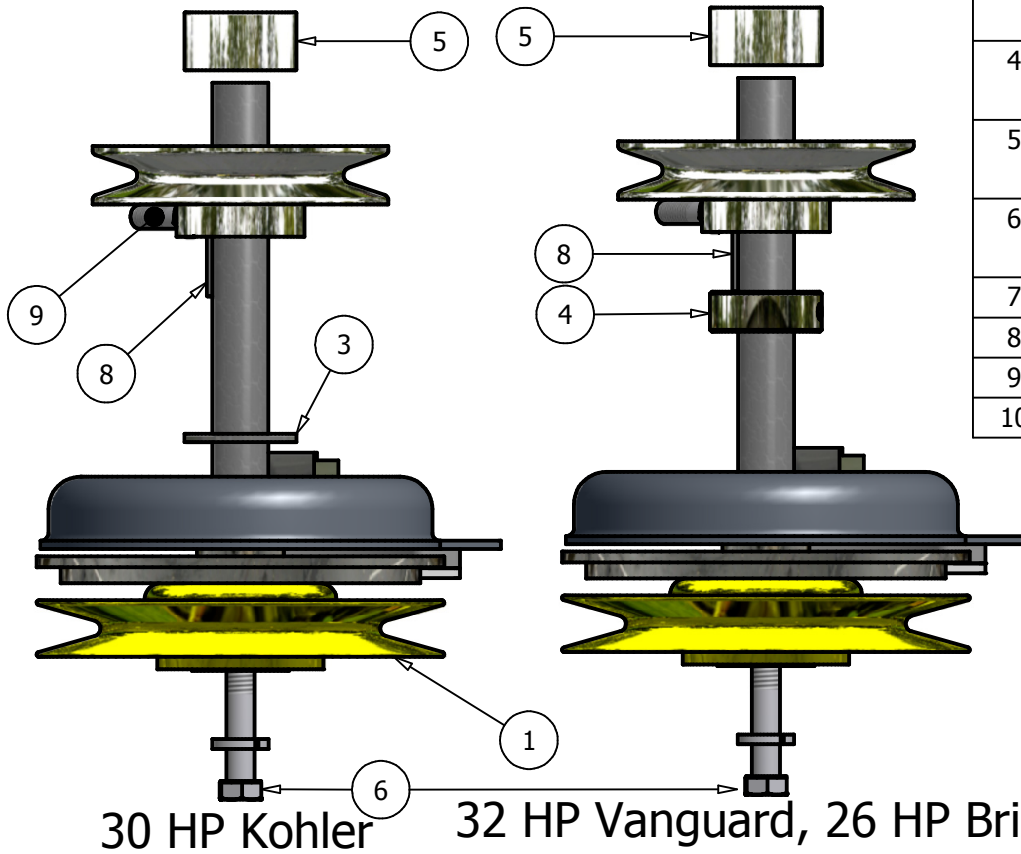

30 HP Kohler

32 HP Vanguard, 26 HP Briggs