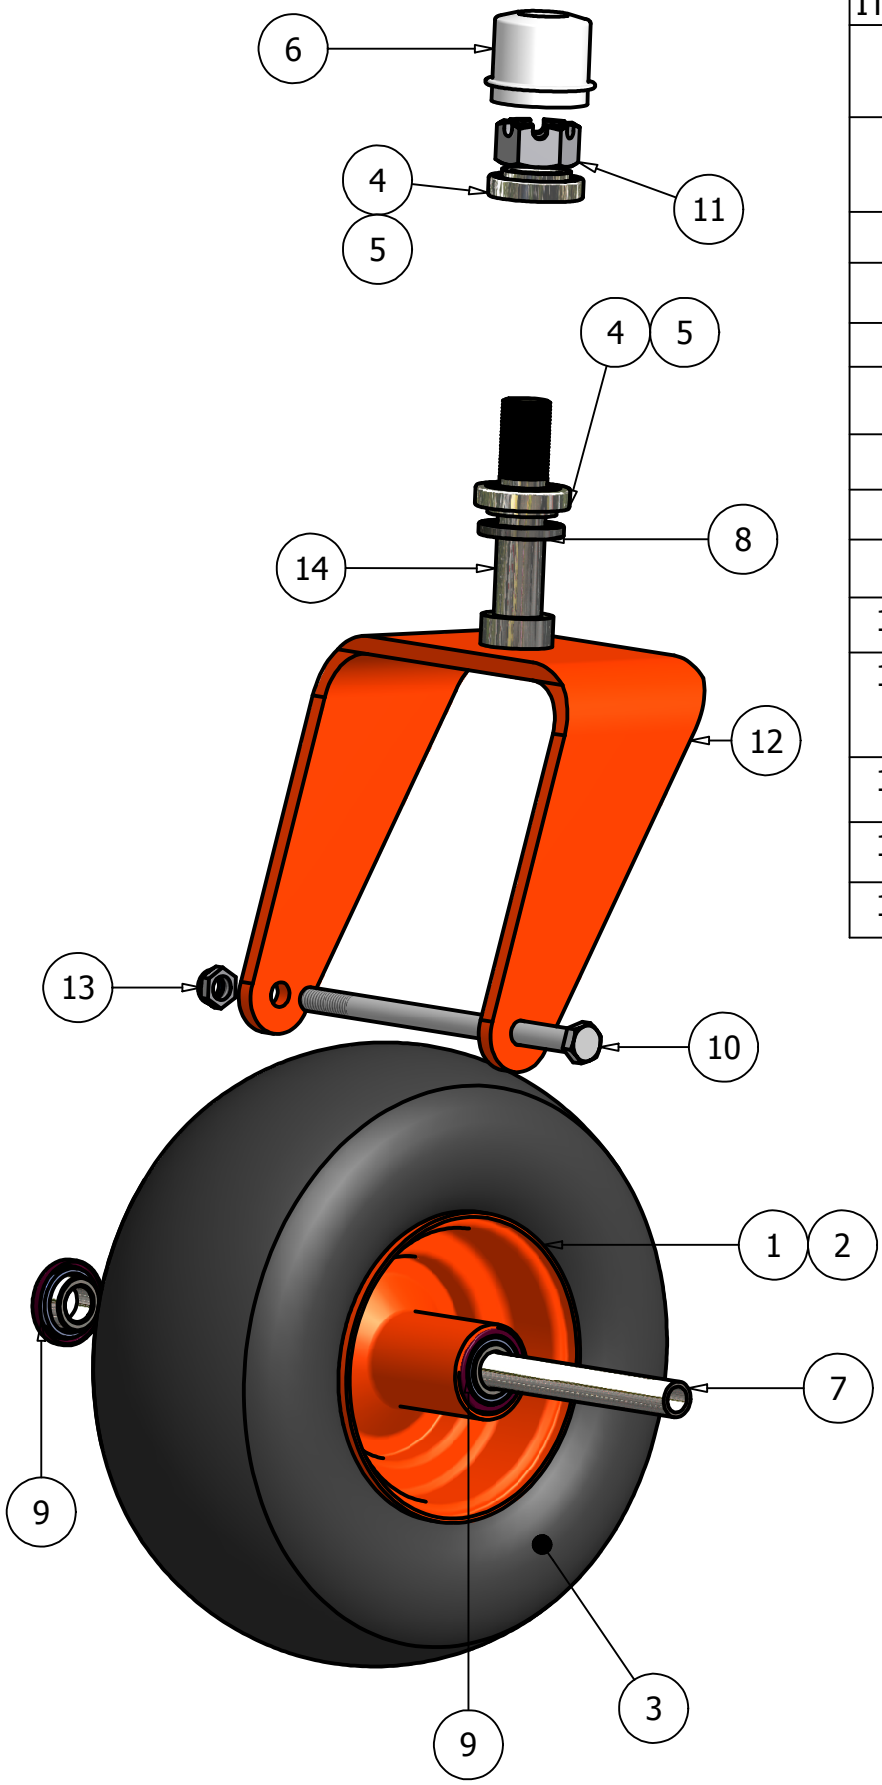

Front Wheel			
ITEM	QT	PART NUMBER	DESCRIPTION
1	1	022-3060-00	13 x 6.50 - 6 Tire and Wheel Assembly
2	1	022-5347-00	13" x 6.50 - 6" Tire ONLY
3	1	022-2002-00	6" Wheel ONLY
4	2	010-7001-00	Bearing
5	1	011-7002-00	Race
6	1	014-7005-00	Dust Cover
7	1	025-5202-00	Front Wheel Spacer
8	1	12-7003-00	Seal
9	2	022-7009-00	Wheel Bearing
10	1	018-7010-00	1/2" x 9" Bolt
11	1	013-7004-00	1" Fine Threaded Castle Nut
12	1	023-7913-00	Front Fork with Spindle
13	1	013-5301-00	5/8" Nylock (1/2 Jam)
14	1	037-0001-00	Front Fork Spindle