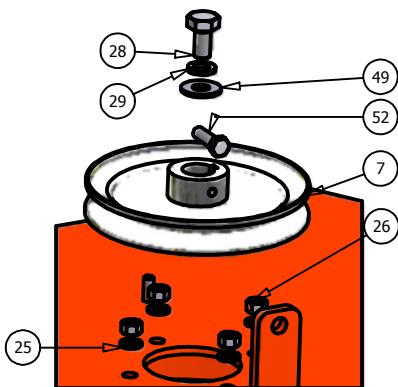

72" Deck

DETAIL D

DETAIL E

DETAIL A

DETAIL C

72" Deck			
ITEM	QTY	PART NUMBER	DESCRIPTION
1	1	041-1890-00	72" Deck Belt-B189
2	1	060-7205-00	72" Deck
3	3	038-7230-00	72" Fusion Blade
4	3	037-8000-00	Spindle
5	2	014-7204-00	Pulley Guard
6	1	034-2009-00	Deck Idler Spring
7	3	033-7203-00	7" Deck Pulley
8	2	033-6001-00	4 3/4" Idler Pulley
9	2	031-6028-00	Deck Support Arm (Right)
10	2	031-6027-00	Deck Support Arm (Left)
11	2	033-5001-00	5/ 3/4" Flat Idler Pulley
12	1	039-6936-00	Deck Idler Arm
13	2	048-6056-00	Turnbuckle (Toplink)
14	2	046-6044-00	Female Yoke
15	2	046-6048-00	Male Yoke
16	2	047-6047-00	3" Chain
17	4	045-6043-00	5/16" Knob
18	6	022-5234-00	Anti-Scalp Rollers
19	1	018-5311-00	5/8" x 4" Hex Bolt
20	2	019-6017-00	.635 ID Plastic Washer
21	1	024-6034-00	Grease Fitting (Drive-In Type)
22	2	032-6033-00	5/8" ID x 1 1/8" Brass Bushing
23	2	018-6036-00	1/2" x 2 1/2" Hex Bolt
24	5	018-6012-00	3/8" x 1 1/2" Hex Bolt
25	13	019-5037-00	3/8" Lock Washer
26	17	013-6014-00	3/8" Hex Nut
27	18	018-5040-00	3/8" x 1 1/4" Hex Bolt
28	3	018-6019-00	1/2" x 1 1/2" Fien Threas Bolt
29	3	019-5007-00	1/2" Lock Washer
30	3	018-6021-00	5/8" x 1.5" Fine Threaded Bolt
31	3	019-4807-00	5/8" Lock Washer
32	2	025-5338-00	1 1/2" Pulley Spacer
33	1	025-5339-00	1 3/4" Pulley Spacer
34	1	018-6054-00	1/2" x 3 1/2" Bolt
35	6	013-5300-00	1/2" Flange Nut
36	6	018-5015-00	5/16" x 1" Hex Bolt
37	6	018-5019-00	1/2" x 4" Bolt (Grade 8)
38	2	013-6058-00	3/4" Left Handed Nut
39	4	018-6059-00	5/8" x 2 1/2" Hex Bolt
40	4	013-7021-00	5/8" Nylock Nut
41	2	013-6051-00	3/8" Fine Threaded Jam Nut
42	12	013-5041-00	3/8" Nylock Nut
43	2	019-5029-00	3/8" Flat Washer
44	3	018-5250-00	3/8" x 3/4" Hex Bolt
45	2	019-6042-00	.360 ID Plastic Washer
46	2	013-8047-00	5/16" Nylock Nut
47	4	019-5010-00	1/2" Brass Washer
48	2	018-7050-00	1/2" x 4 1/2" Bolt
49	3	019-6020-00	1/2" Cupped Washer
50	14	013-8050-00	1/2" Flange Lock Nut
51	1	025-5337-00	1 1/4" Pulley Spacer
52	3	030-6029-00	3/8" Set Screw
53	1	039-4880-00	2007Hanger Plate
54	1	210-6005-00	Rubber Side Discharge
55	5	018-5020-00	5/16" x 1 1/2" Carriage Bolt
56	5	013-8049-00	5/16" Flange Nut
57	1	039-4881-00	2007 Lower Hanger Plate