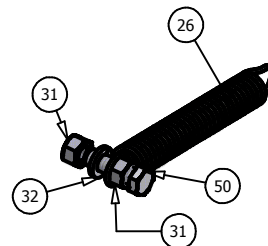

DETAIL A

48" Pup Deck			
ITEM	QTY	PART NUMBER	DESCRIPTION
1	1	041-1420-00	48" Deck Belt
2	3	038-4830-00	48" Fusion Blade
3	1	060-4800-00	48" Deck
4	1	206-6017-00	Discharge Chute Hanger
5	1	014-4801-00	48" Spindle Cover
6	1	014-6004-00	Spindle Cover
7	3	037-8000-00	Spindle
8	1	039-6936-00	Deck Idler Arm
9	1	018-5311-00	5/8" x 4" Hex Bolt
10	2	019-6017-00	.635 ID Plastic Washer
11	2	032-6033-00	5/8" ID x 1 1/8" Brass Bushing
12	1	033-6001-00	4 3/4" Idler Pulley
13	3	033-6003-00	5" Dsck Pulley
14	2	033-5001-00	5 3/4" Deck Idler Pulley
15	1	025-5337-00	1 1/4" Pulley Spacer
16	1	025-5338-00	Turnbuckle
17	1	025-5339-00	3/4" Left Handed Nut
18	2	048-6056-00	Anti-Scalp Roller
19	2	013-6058-00	1/2" x 4" Bolt
20	4	022-5234-00	1/2" Flange Nut
21	4	018-5019-00	5/16" Knob
22	4	013-5300-00	Deck Support Arm (Left)
23	4	045-6043-00	Deck Support Arm (Right)
24	2	034-2009-00	Deck Idler Spring
25	2	031-5352-00	Female Yoke
26	2	034-9035-00	Male Yoke
27	2	046-6044-00	3" Chain
28	3	046-6048-00	3/8" x 1 1/4" Hex Bolt
29	3	047-6047-00	3/8" Hex Nut
30	3	018-5040-00	3/8" Lock Washer
31	3	013-6014-00	1/2" x 1 1/2" Hex Bolt
32	12	019-5037-00	1/2" Lock Washer
33	2	018-5006-00	5/8" x 1 1/2" Bolt
34	3	019-5007-00	5/8" Lock Washer
35	6	018-6021-00	3/8" Nylock Nut
36	3	019-4807-00	1/2" x 4 1/2" Bolt
37	4	013-5041-00	1/2" Cupped Washer
38	4	018-7050-00	5/16" x 1" Hex Bolt
39	2	019-6020-00	1/2" x 2 1/2" Hex Bolt
40	2	018-5015-00	5/8" Nylock Nut
41	3	018-6036-00	3/8" Std NC Nylock Nut
42	3	018-6059-00	.360 ID Plastic Washer
43	2	013-7021-00	3/8" x 3/4" Hex Bolt
44	2	013-8047-00	3/8" Flat Washer
45	5	019-6042-00	3/8" x 1 1/2" Hex Bolt
46	2	018-5250-00	3/8" Fine threaded Jam Nut
47	2	013-5201-00	1/2" x 3 1/2" Bolt
48	1	018-6049-00	Grease Fitting
49	3	030-6029-00	3/8" Hex Bolt
50	11	013-8050-00	1/2" Flange Lock Nut
51	4	019-5010-00	1/2" Brass Washer
52	5	018-5020-00	5/16" x 1 1/2" Carriage Bolt
53	1	210-6005-00	Rubber Side Discharge
54	5	013-8049-00	5/16" Nylock Flange Nut
55	1	039-4870-00	2007 Hanger Plate
56	1	039-4871-00	2007 Lower Hanger Plate