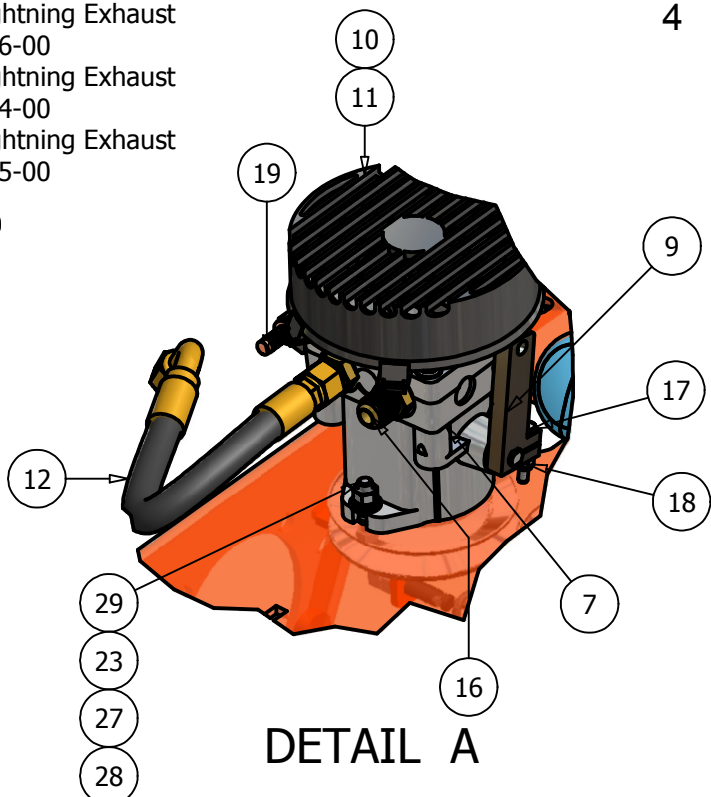

23hp Vanguard Engine (Shown)
30hp Kohler Engine 015-0030-00
26hp Kawasaki Engine 015-3000-00
32hp Vanguard Engine 015-0032-00
31hp Kawasaki Engine 015-0031-00

23hp Pup Exhaust (Shown)
26hp Lightning Exhaust
015-0006-00
32hp Lightning Exhaust
015-0034-00
31hp Lightning Exhaust
015-0035-00

DETAIL A

10A Pump (Shown)
12A Pump: 26hp and 32hp Lightning Models
050-3050-00 Right Pump
050-3000-00 Left Pump