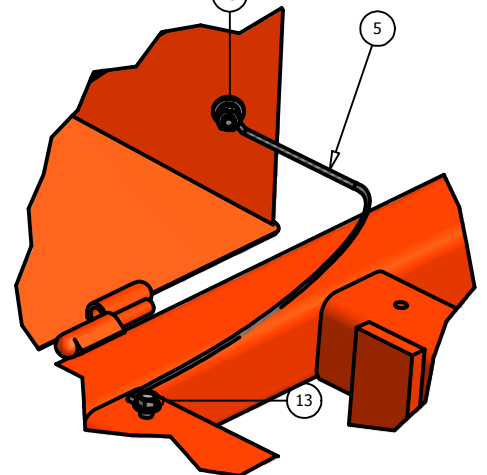

Floor Panel

DETAIL D

DETAIL B

DETAIL C

DETAIL A

Parts List			
ITEM	QTY	PART NUMBER	DESCRIPTION
1	1	071-3000-00	Suspension Seat (All Lightning)
2	1	071-2010-00	Seat (23hp & 30hp Pup Models)
3	1	014-2006-00	Cooler Cover
4	1	081-2006-00	Pup Floor Mat
5	1	064-2005-00	Floor Board Cable
6	1	026-2006-00	Seat Plate
7	1	079-5340-00	Pup Floor Panel
8	4	029-7029-00	Floor Rubber Bumper
9	4	014-9000-00	Frame Plug
10	1	058-2000-00	Floor Panel Stop
11	1	040-6060-00	#9 Hit Clip (Seat Latch)
12	1	019-7040-00	1/4" Flat Washer
13	1	030-7040-00	1/4" x 1" Self Tapping Screw
14	1	018-8064-00	1/4"x5/8" Button Head Bolt
15	2	030-3050-00	#10 x 1/2" Self Taping Screw
16	2	018-8065-00	5/16"x1" Carriage Bolt
17	10	013-8049-00	5/16"Nylock Flange Nut
18	1	013-8039-00	1/4" Hex Nut
19	1	019-4008-00	1/4" Lock Washer
20	2	019-6042-00	.360 ID Plastic Washer

2009 Seat Frame

Parts List			
ITEM	QTY	PART NUMBER	DESCRIPTION
1	1	080-6010-00	Seat Frame
2	1	069-8054-00	Brake Lever
3	3	077-8073-00	Safety Switch
4	2	018-8051-00	8" Stove Bolt (Diesel Gets 9")
5	2	013-8051-00	1/4" Wing Nut
6	1	068-8049-00	Battery
7	1	043-8929-00	Battery Hold-Down
8	2	062-8013-00	Filter Head
9	1	066-8050-00	Hydraulic Tank Cap
10	2	063-8014-00	Hydraulic Filter
11	1	067-2009-00	Steel Hydraulic Tank
12	1	055-8017-00	Throttle (32HP Briggs 055-8021-00)
13	2	034-8045-00	Seat Spring
14	2	014-8045-00	1 1/2" Spring Cap Cover
15	1	054-8016-00	Choke (All Kohlers 054-8017-00)
16	4	024-5050-00	Filter Head Fitting
17	1	064-8055-00	Brake Cable Short (Long)
18	1	029-8059-00	Buzzer 26 & 27 HP Kawasaki