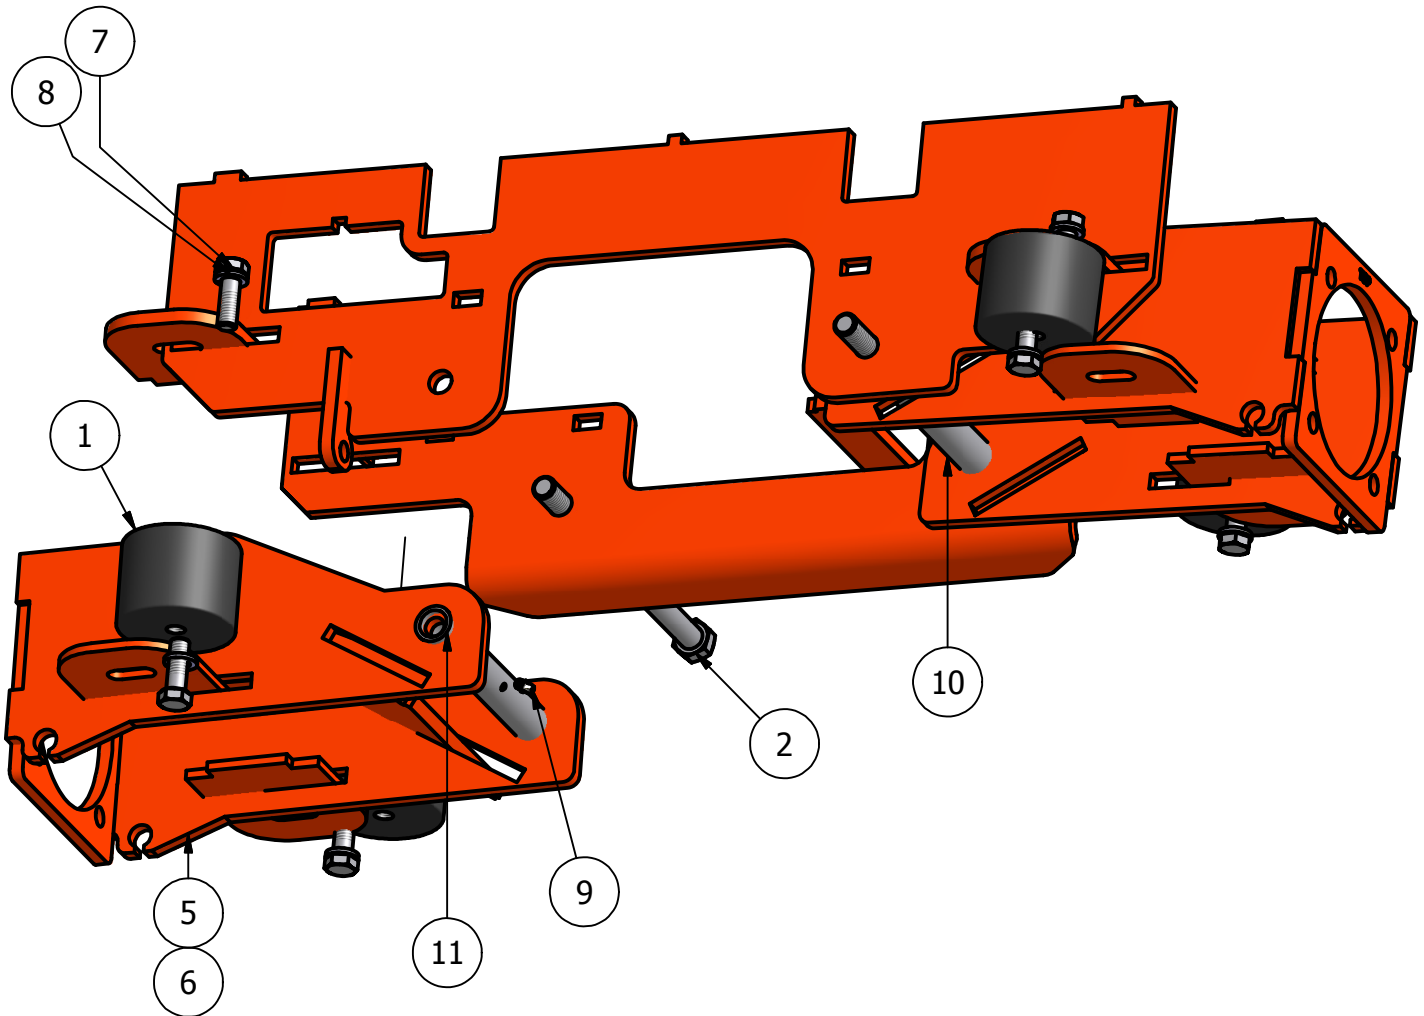

Actuator Bar			
ITEM	QTY	PART NUMBER	DESCRIPTION
1	1	035-7033-00	Actuator
2	1	029-7920-00	Actuator Bar
3	1	028-2501-00	Height Indicator
4	1	031-7000-00	Height Indicator Tab
5	2	017-7008-00	1" Pillow Block
6	2	018-7016-00	1/2" x 3" Hex Bolt
7	2	025-7036-00	1/2" x 1/2" Collar Spacer
8	2	013-6037-00	1/2" Nylock Nut
9	4	013-7018-00	1/2" Nut
10	4	019-5007-00	1/2" Lock Washer
11	4	018-5006-00	1/2" x 1 1/2" Hex Bolt
12	1	019-6042-00	3/8" Plastic Washer
13	1	018-6049-00	3/8" x 1" Hex Bolt
14	1	013-5041-00	3/8 Nylock Nut
15	1	039-2005-00	Deck Stop Bracket

DETAIL A

10A Pump (Shown)
 12A Pump: 26hp and 32hp Lightning Models
 050-3050-00 Right Pump
 050-3000-00 Left Pump

DETAIL B

For more detail concerning clutch assembly, refer to the table of context and look for the clutch stack page.

Suspension

Parts List			
ITEM	QTY	PART NUMBER	DESCRIPTION
1	4	032-9000-00	Vibration Mount
2	2	018-2051-00	5/8" x 10" Hex Bolt (Grade 8)
3	2	013-5301-00	5/8" Nylock 1/2 Jam
4	2	013-5020-00	5/8" Nut
5	2	070-8000-00	60" Inner Suspension Cage
6	2	070-8001-00	72" Inner Suspension Cage
7	8	018-5006-00	1/2" x 1 1/2" Hex Bolt
8	8	019-5007-00	1/2" Lock Washer
9	2	024-6034-00	Grease Fitting (Drive-In)
10	4	032-5051-00	Shoulder Spacer
11	4	032-6033-00	3/4" Brass Bushing