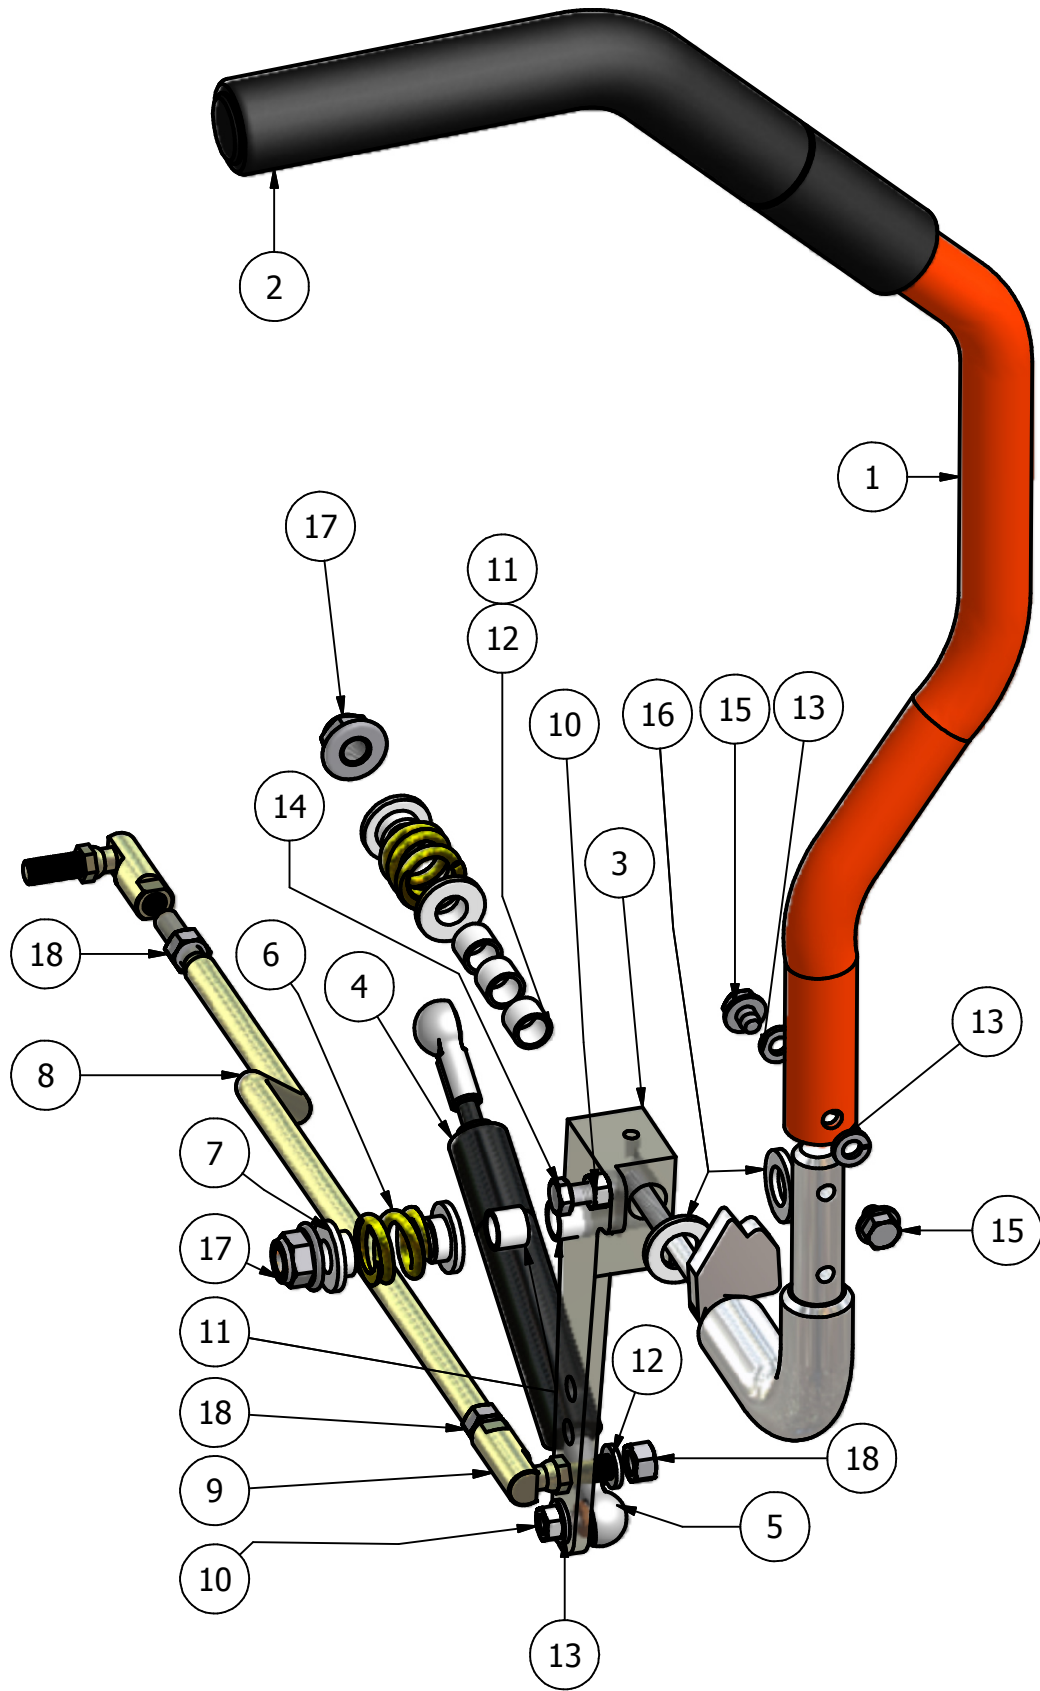

Drive Arms

Parts List			
ITEM	QTY	PART NUMBER	DESCRIPTION
1	1	031-8822-00/031-8821-00	Right Drive Arm/ Left
2	2	069-4010-00	Rubber Steering Handle
3	1	027-8819-00/027-8820-00	Left Drive Arm Lever Housing/Right
4	2	087-8080-00	Damper
5	2	018-2050-00	10MM Damper Ball Stud
6	4	034-8025-00	Drive Lever Spring
7	8	019-8027-00	.515 ID Nylon Shoulder Washer
8	2	035-5344-00	Push Rod
9	4	099-6046-00	3/8-24 Ball joint (female/male)
10	4	013-8043-00	5/16" Nut
11	10	032-8024-00	.507 ID Nylon Bushing
12	4	019-5037-00	3/8" Lock Washer
13	6	019-8051-00	5/16" Lock Washer
14	2	018-8063-00	5/16" x 3/4" Hex Bolt
15	4	018-2007-00	5/16" x 1/2" Flange Bolt
16	4	019-8054-00	.505 ID Plastic Washer
17	4	013-8050-00	1/2" Flange Lock Nut
18	8	013-6051-00	3/8" Fine Thread Nut