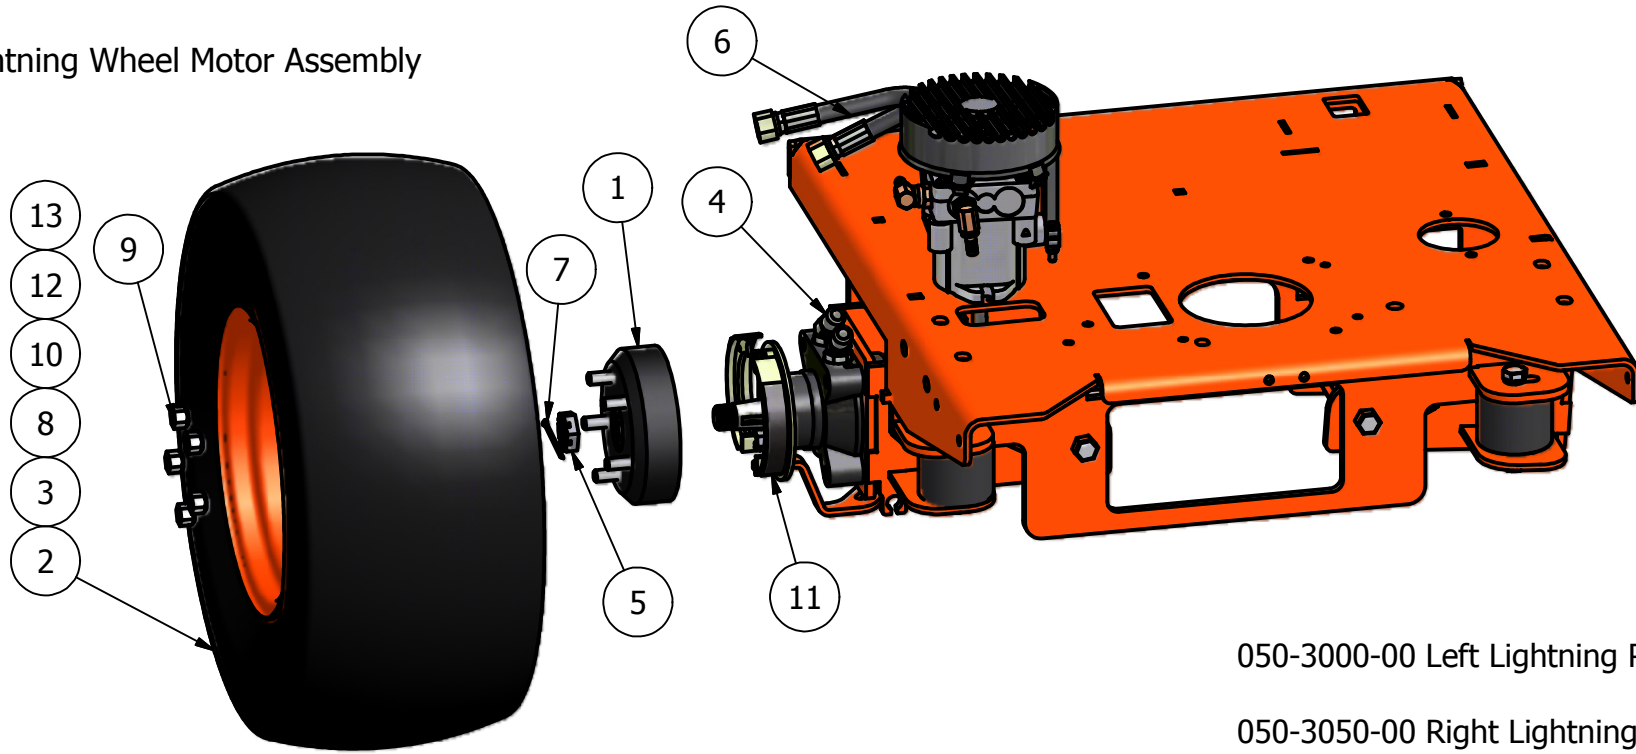

Lightning Wheel Motor Assembly

050-3000-00 Left Lightning Pump

050-3050-00 Right Lightning Pump

Hydraulic Hose For 48", 52" And, 60"
051-6000-00

Hydraulic Hose For 72"
051-6050-00

Parts List			
ITEM	QTY	PART NUMBER	DESCRIPTION
1	1	092-6000-00	Brake Drum
2	1	022-5450-00	24" Tire and Wheel Assembly
3	1	022-7061-00	12" Rim - 60"&72" Cut
4	2	024-2050-00	Hydraulic Fitting (Wheel Motor)
5	1	013-7004-00	Castle Nut
6	2	"Look At" Side Bar	Hydraulic Hose
7	1	020-7022-00	1/8"x2 1/4" Cotter Pin
8	1	022-5349-00	24x12-12 Tire 60"&72" Cut
9	5	013-3000-00	Lug Nuts
10	1	022-5352-00	23x10.50-12 Tire & Wheel
11	2	092-6050-00	Brake Pads
12	1	022-5351-00	23x10.50-12 Tire
13	1	022-7062-00	12" Rim 48" & 52" Cut