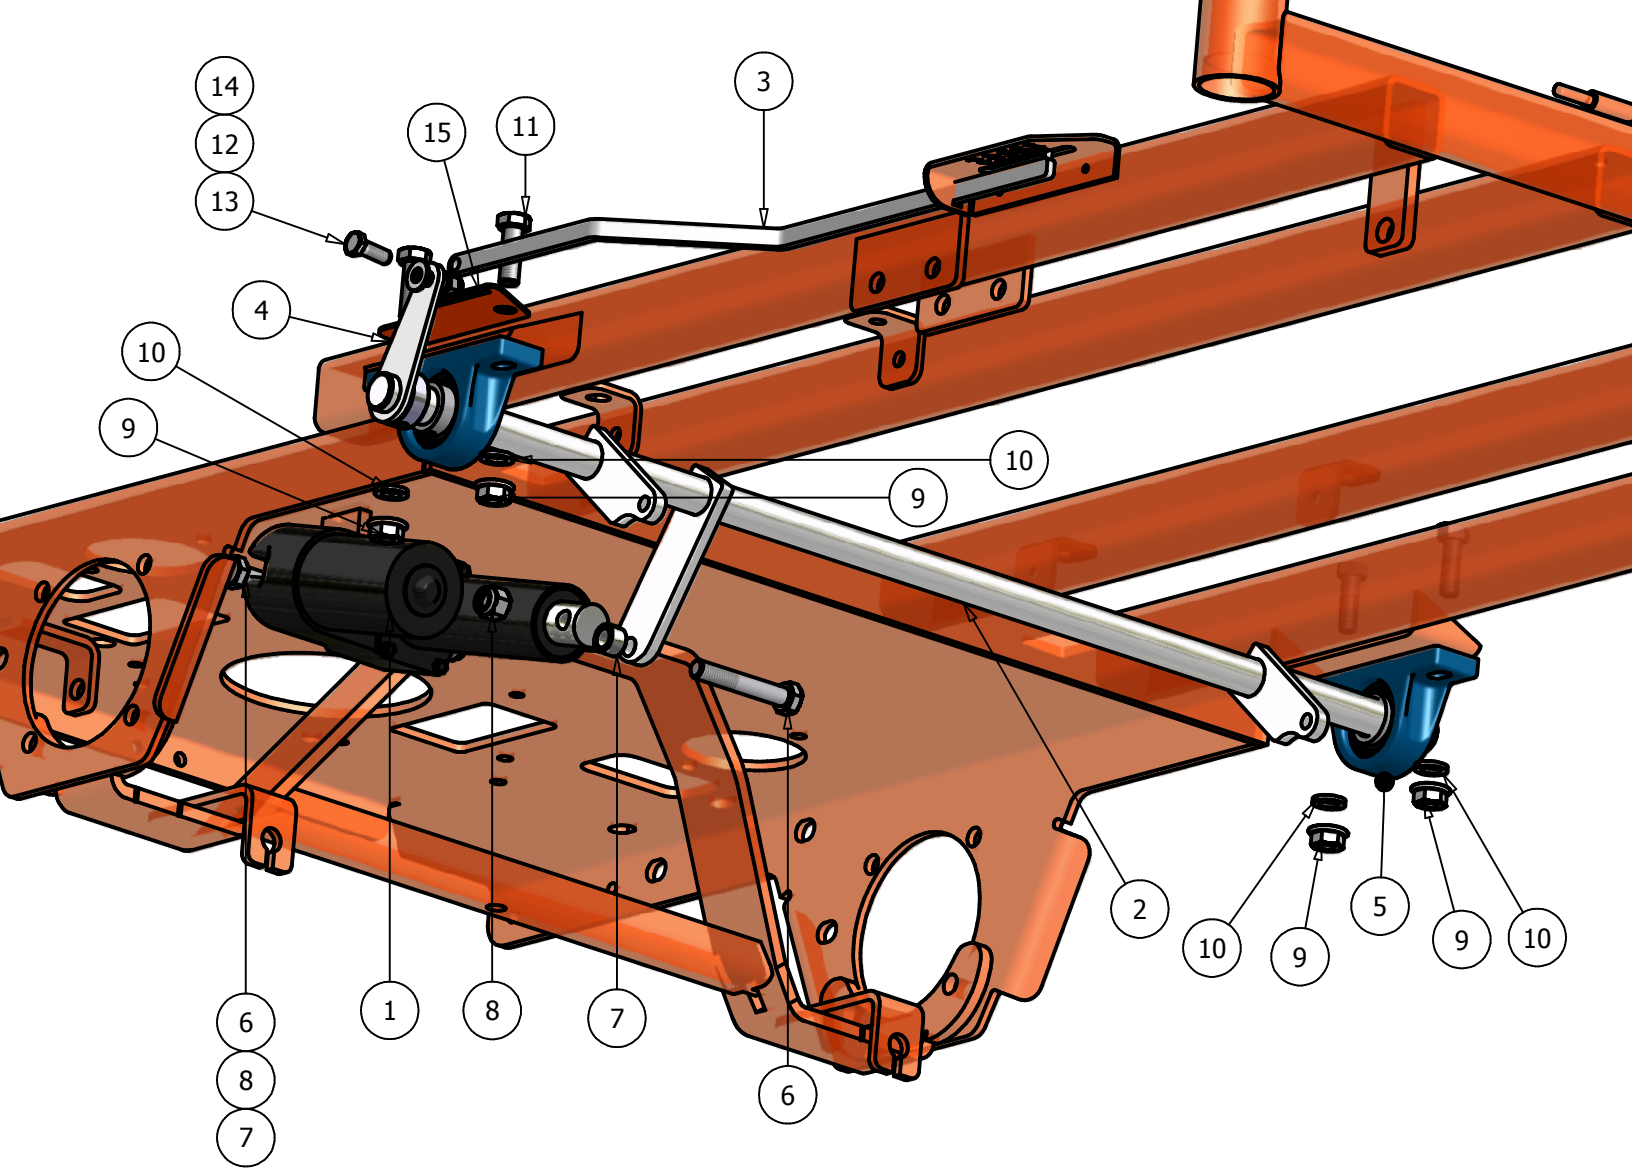

Actuator Bar	3
Hydraulic Pump/Clutch	4,5
Rear Suspension	6
Wheel Motor/Tire and Wheel Assembly	7,8,9
Floor Panel	10,11
Seat Frame	12
Steering Arm	13,14
Clutch Stack	15
Front Wheel Assembly-Pup Models	16
Front Wheel Assembly-Lightning Models	17
Spindle	18
Pump Belt Route	19
48" Deck	20,21
52" Deck	22,23
60" Deck	24,25
72" Deck	26,27
Wiring Schematic - 26hp Kawasaki	28
Wiring Schematic - 23hp Vanguard	29
Wiring Schematic - 30hp Kohler	30
Wiring Schematic - 32hp Vanguard	31
Wiring Schematic - 31hp Kawasaki	32
Company Contacts	33

Actuator Bar			
ITEM	QTY	PART NUMBER	DESCRIPTION
1	1	035-7033-00	Actuator
2	1	029-7920-00	Actuator Bar
3	1	028-2501-00	Height Indicator
4	1	031-7000-00	Height Indicator Tab
5	2	017-7008-00	1" Pillow Block
6	2	018-7016-00	1/2" x 3" Hex Bolt
7	2	025-7036-00	1/2" x 1/2" Collar Spacer
8	2	013-6037-00	1/2" Nylock Nut
9	4	013-7018-00	1/2" Nut
10	4	019-5007-00	1/2" Lock Washer
11	4	018-5006-00	1/2" x 1 1/2" Hex Bolt
12	1	019-6042-00	3/8" Plastic Washer
13	1	018-6049-00	3/8" x 1" Hex Bolt
14	1	013-5041-00	3/8 Nylock Nut
15	1	039-2005-00	Deck Stop Bracket

DETAIL A

10A Pump (Shown)
 12A Pump: 26hp and 32hp Lightning Models
 050-3050-00 Right Pump
 050-3000-00 Left Pump

DETAIL B

For more detail concerning clutch assembly, refer to the table of context and look for the clutch stack page.