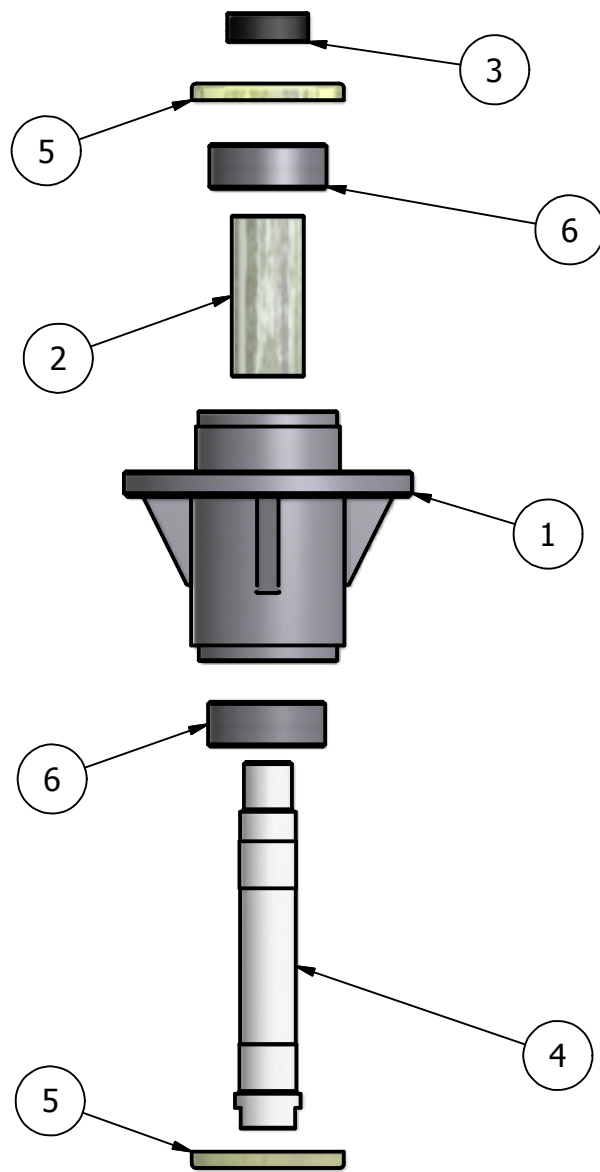

Deck Spindle

Parts List			
ITEM	QTY	PART NUMBER	DESCRIPTION
1	1	037-8005-00	Spindle Housing
2	1	037-8003-00	Spindle Spacer
3	1	037-9050-00	Spindle Coller
4	1	037-6019-00	Spindle Shaft
5	2	037-8002-00	Bearing Cover
6	2	037-8001-00	Bearing