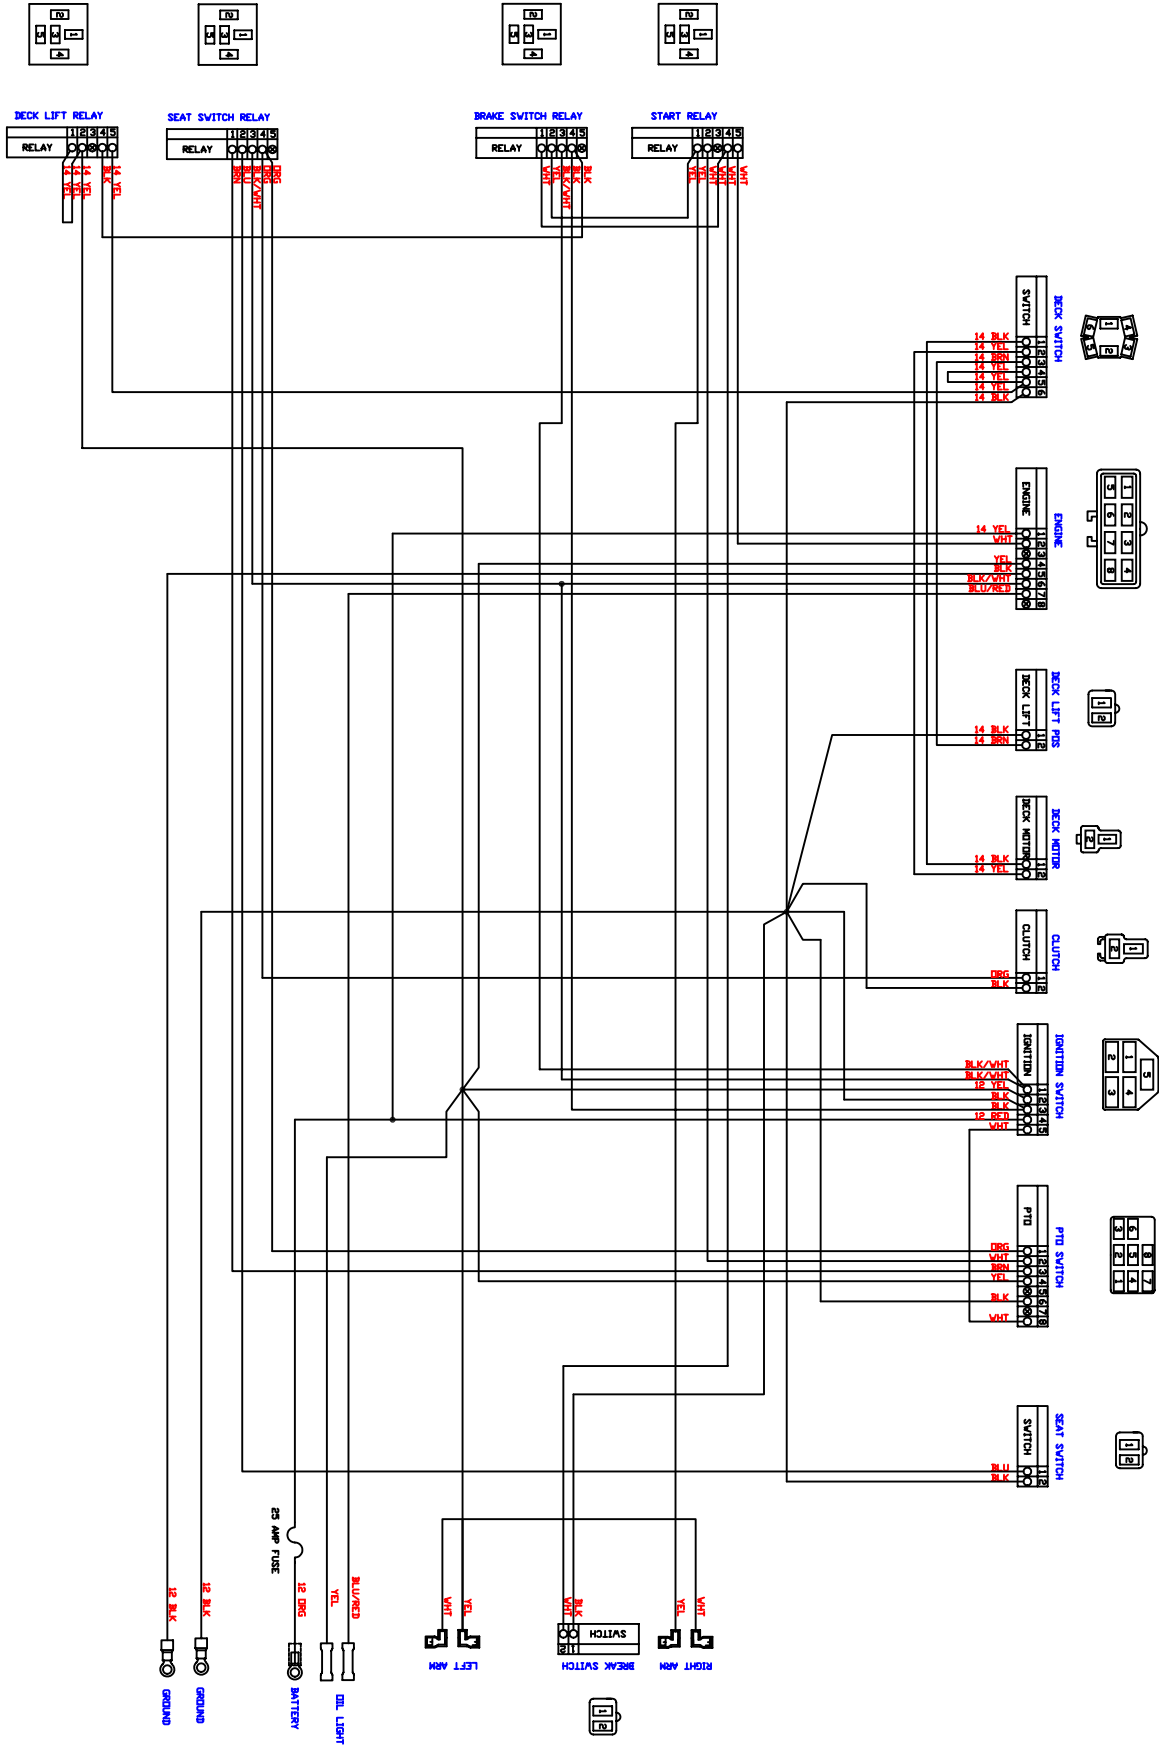

ALL WIRES 16GA UNLESS NOTED OTHERWISE.

ELECTREX, INC.
HUTCHINSON, KS
CUSTOMER _____ BAD BOY
THEIR P/N _____ 086-0032-00
DWG TITLE _____ SCHEMATIC
OUR P/N _____ 919802SCHEMATIC
P 1 OF 1 REVISION B
DRAWN BY AND DATE 9/28/05