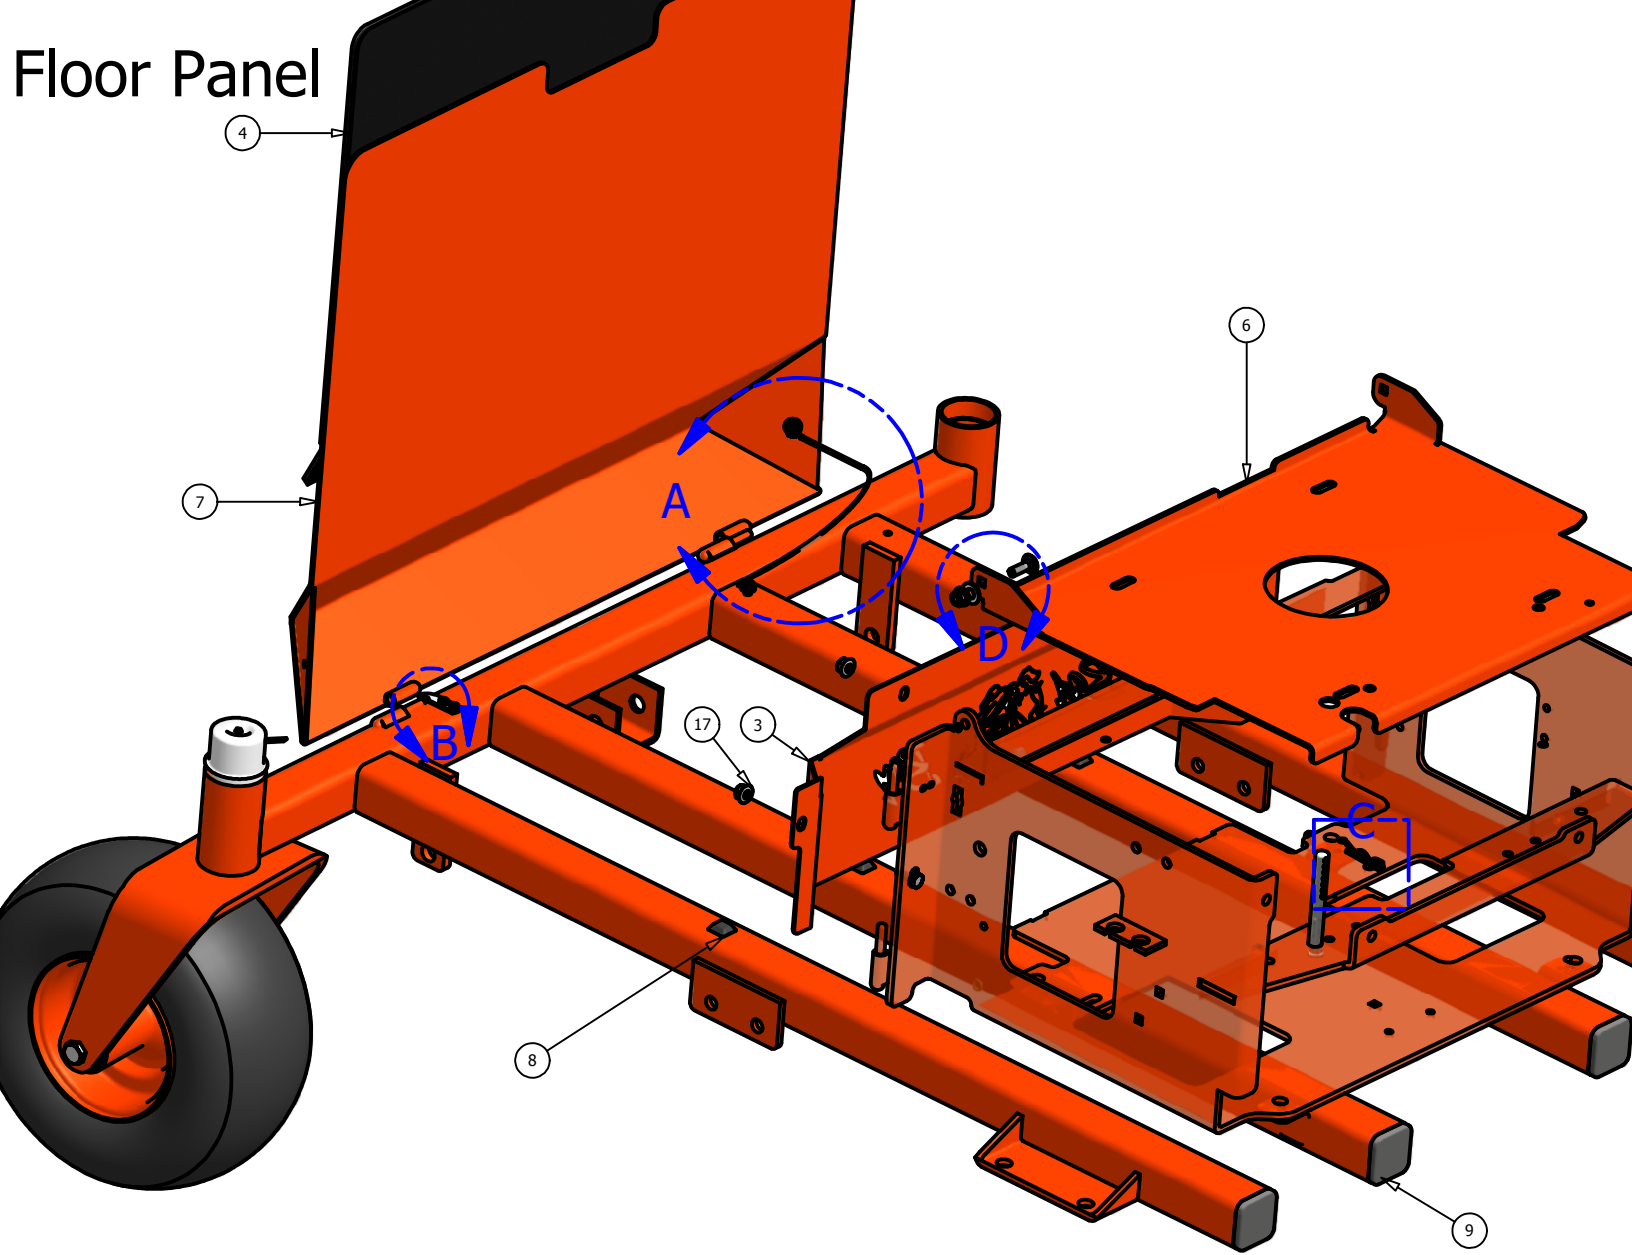

Floor Panel

DETAIL D

DETAIL B

DETAIL C

DETAIL A

Parts List			
ITEM	QTY	PART NUMBER	DESCRIPTION
1	1	071-3000-00	Suspension Seat (All Lightning)
2	1	071-2010-00	Seat (23hp & 30hp Pup Models)
3	1	014-2006-00	Cooler Cover
4	1	081-2006-00	Pup Floor Mat
5	1	064-2005-00	Floor Board Cable
6	1	026-2006-00	Seat Plate
7	1	079-5340-00	Pup Floor Panel
8	4	029-7029-00	Floor Rubber Bumper
9	4	014-9000-00	Frame Plug
10	1	058-2000-00	Floor Panel Stop
11	1	040-6060-00	#9 Hit Clip (Seat Latch)
12	1	019-7040-00	1/4" Flat Washer
13	1	030-7040-00	1/4" x 1" Self Tapping Screw
14	1	018-8064-00	1/4"x5/8" Button Head Bolt
15	2	030-3050-00	#10 x 1/2" Self Taping Screw
16	2	018-8065-00	5/16"x1" Carriage Bolt
17	10	013-8049-00	5/16"Nylock Flange Nut
18	1	013-8039-00	1/4" Hex Nut
19	1	019-4008-00	1/4" Lock Washer
20	2	019-6042-00	.360 ID Plastic Washer