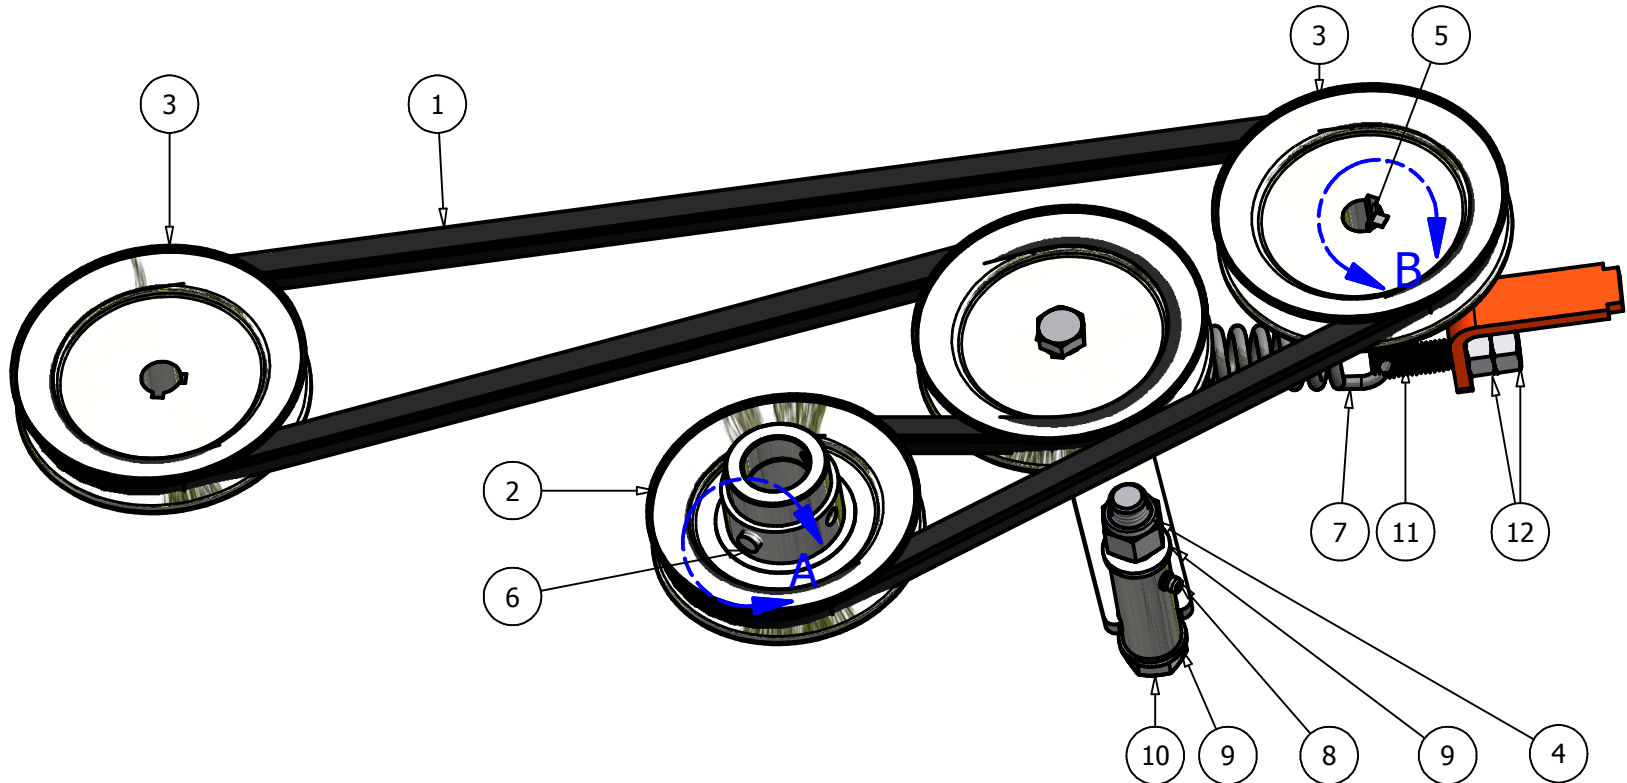

30 HP Kohler

32 HP Vanguard, 26 HP Briggs

Front Wheel			
ITEM	QT	PART NUMBER	DESCRIPTION
1	1	022-3060-00	13 x 6.50 - 6 Tire and Wheel Assembly
2	1	022-5347-00	13" x 6.50 - 6" Tire ONLY
3	1	022-2002-00	6" Wheel ONLY
4	2	010-7001-00	Bearing
5	1	011-7002-00	Race
6	1	014-7005-00	Dust Cover
7	1	025-5202-00	Front Wheel Spacer
8	1	12-7003-00	Seal
9	2	022-7009-00	Wheel Bearing
10	1	018-7010-00	1/2" x 9" Bolt
11	1	013-7004-00	1" Fine Threaded Castle Nut
12	1	023-7913-00	Front Fork with Spindle
13	1	013-5301-00	5/8" Nylock (1/2 Jam)
14	1	037-0001-00	Front Fork Spindle

Belt			
ITEM	QTY	PART NUMBER	DESCRIPTION
1	1	041-5048-00	Pump Belt
2	1	033-5034-00	4 3/4" Motor Pulley
3	2	033-5003-00	5" Pump Pulley
4	1	013-7021-00	5/8" Nylock Nut
5	2	042-5301-00	5mm x 1 Key
6	1	030-6029-00	3/8" Set Screw
7	1	034-5039-00	Pump Idler Spring 6"
8	1	024-6034-00	Grease Fitting (Drive-In Type)
9	2	019-6017-00	.635 ID Plastic Washer
10	1	018-5311-00	5/8" x 4" Hex Bolt
11	1	018-2004-00	Spring Tensioner
12	2	013-7018-00	1/2" Hex Nut