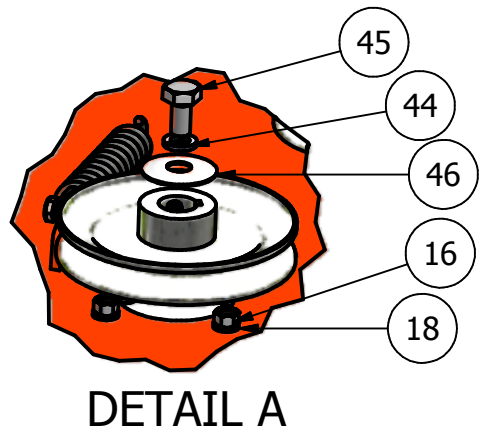

52" Pup Deck

Parts List			
ITEM	QTY	PART NUMBER	DESCRIPTION
1	1	060-5402-00	52" Deck
2	3	037-8000-000	Spindle ('04 and Up)
3	1	206-6017-00	Discharge Chute Hanger
4	2	014-6004-00	Pulley Cover
5	2	032-6033-00	5/8" ID x 1 1/8" Bushing
6	2	033-6001-00	4 3/4" Idler Pulley
7	2	033-5001-00	5 3/4" Flat Idler Pulley
8	2	019-6017-00	.635 ID Plastic Washer
9	2	048-6056-00	Turnbuckle (Top Link)
10	6	022-5234-00	Anti-Scalp Roller
11	6	018-5019-00	1/2" x 4" Bolt
12	2	046-6044-00	Female Yoke
13	2	046-6048-00	Male Yoke
14	4	045-6043-00	5/16" Knob
15	6	018-5250-00	3/8" x 3/4" Hex Bolt
16	16	013-6014-00	3/8" Hex Nut
17	6	018-5040-00	3/8" x 1 1/4" Hex Bolt
18	13	019-5037-00	3/8" Lock Washer
19	3	018-6021-00	5/8" x 1 1/2" Fine Threaded Bolt
20	3	019-4807-00	5/8" Lock Washer
21	2	019-6042-00	.360 ID Plastic Washer
22	2	018-5015-00	5/16" x 1" Hex Bolt
23	14	013-8047-00	5/16" Nylock
24	4	019-5010-00	1/2" Brass Washer
25	2	018-7050-00	1/2" x 4 1/2" Bolt
26	6	018-6059-00	5/8" x 2 1/2" Hex Bolt
27	1	018-5311-00	5/8" x 4" Hex Bolt
28	5	013-6014-00	3/8" Hex Nut
29	2	013-8015-00	1/2" Flange Lock Nut
30	12	013-5201-00	3/8" Flange Nut
31	3	025-5338-00	1 1/2" Pulley Spacer
32	2	025-5339-00	1 3/4" Pulley Spacer
33	1	039-4870-00	Upper Hanger
34	1	210-6005-00	Rubber Side Discharge
35	1	018-5020-00	5/16" x 1 1/2" Carriage Bolt
36	5	013-8049-00	5/16" Nylock Flange Nut
37	5	039-4871-00	Lower Hanger
38	1	038-3010-00	16 1/4" Bad Boy Blade
39	4	013-5301-00	5/8" Nylock (1/2" Jam)
40	4	031-6000-00	Deck Support Arm
41	2	025-5337-00	Pup Pulley Spacer
42	2	025-5025-00	1" Collar Spacer
43	1	034-2009-00	2009 Deck Idler
44	1	019-5007-00	1/2" Lock Washer
45	3	018-5006-00	1/2" x 1 1/2" Bolt
46	1	019-6020-00	Cup Washer
47	1	047-6047-00	3" Chain