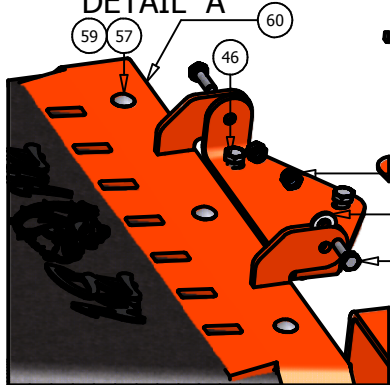

DETAIL A

48" Pup Deck			
ITEM	QTY	PART NUMBER	DESCRIPTION
1	1	041-1420-00	48" Deck Belt
2	3	038-4830-00	48" Fusion Blade
3	1	060-4800-00	48" Deck
4	1	206-6017-00	Discharge Chute Hanger
5	1	014-4801-00	48" Spindle Cover
6	1	014-6004-00	Spindle Cover
7	3	037-8000-00	Spindle
8	1	039-6936-00	Deck Idler Arm
9	1	018-5311-00	5/8" x 4" Hex Bolt
10	2	019-6017-00	.635 ID Plastic Washer
11	2	032-6033-00	5/8" ID x 1 1/8" Brass Bushing
12	1	033-6001-00	4 3/4" Idler Pulley
13	3	033-6003-00	5" Dsck Pulley
14	2	033-5001-00	5 3/4" Deck Idler Pulley
15	1	025-5337-00	1 1/4" Pulley Spacer
16	1	025-5338-00	Turnbuckle
17	1	025-5339-00	3/4" Left Handed Nut
18	2	048-6056-00	Anti-Scalp Roller
19	2	013-6058-00	1/2" x 4" Bolt
20	4	022-5234-00	1/2" Flange Nut
21	4	018-5019-00	5/16" Knob
22	4	013-5300-00	Deck Support Arm (Left)
23	4	045-6043-00	Deck Support Arm (Right)
24	2	034-2009-00	Deck Idler Spring
25	2	031-5352-00	Female Yoke
26	2	034-9035-00	Male Yoke
27	2	046-6044-00	3" Chain
28	3	046-6048-00	3/8" x 1 1/4" Hex Bolt
29	3	047-6047-00	3/8" Hex Nut
30	3	018-5040-00	3/8" Lock Washer
31	3	013-6014-00	1/2" x 1 1/2" Hex Bolt
32	12	019-5037-00	1/2" Lock Washer
33	2	018-5006-00	5/8" x 1 1/2" Bolt
34	3	019-5007-00	5/8" Lock Washer
35	6	018-6021-00	3/8" Nylock Nut
36	3	019-4807-00	1/2" x 4 1/2" Bolt
37	4	013-5041-00	1/2" Cupped Washer
38	4	018-7050-00	5/16" x 1" Hex Bolt
39	2	019-6020-00	1/2" x 2 1/2" Hex Bolt
40	2	018-5015-00	5/8" Nylock Nut
41	3	018-6036-00	3/8" Std NC Nylock Nut
42	3	018-6059-00	.360 ID Plastic Washer
43	2	013-7021-00	3/8" x 3/4" Hex Bolt
44	2	013-8047-00	3/8" Flat Washer
45	5	019-6042-00	3/8" x 1 1/2" Hex Bolt
46	2	018-5250-00	3/8" Fine threaded Jam Nut
47	2	013-5201-00	1/2" x 3 1/2" Bolt
48	1	018-6049-00	Grease Fitting
49	3	030-6029-00	3/8" Hex Bolt
50	11	013-8050-00	1/2" Flange Lock Nut
51	4	019-5010-00	1/2" Brass Washer
52	5	018-5020-00	5/16" x 1 1/2" Carriage Bolt
53	1	210-6005-00	Rubber Side Discharge
54	5	013-8049-00	5/16" Nylock Flange Nut
55	1	039-4870-00	2007 Hanger Plate
56	1	039-4871-00	2007 Lower Hanger Plate