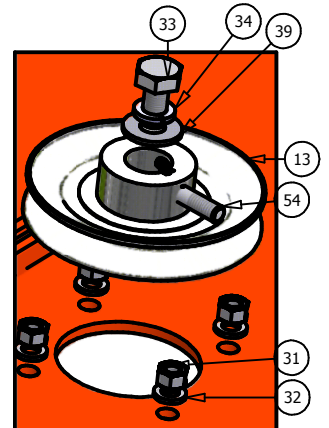

DETAIL A

48" Pup Deck			
ITEM	QTY	PART NUMBER	DESCRIPTION
1	1	041-1420-00	48" Deck Belt
2	3	038-4830-00	48" Fusion Blade
3	1	060-4800-00	48" Deck
4	1	206-6017-00	Discharge Chute Hanger
5	1	014-4801-00	48" Spindle Cover
6	1	014-6004-00	Spindle Cover
7	3	037-8000-00	Spindle
8	1	039-6936-00	Deck Idler Arm
9	1	018-5311-00	5/8" x 4" Hex Bolt
10	2	019-6017-00	.635 ID Plastic Washer
11	2	032-6033-00	5/8" ID x 1 1/8" Brass Bushing
12	1	033-6001-00	4 3/4" Idler Pulley
13	3	033-6003-00	5" Dsck Pulley
14	2	033-5001-00	5 3/4" Deck Idler Pulley
15	1	025-5337-00	1 1/4" Pulley Spacer
16	1	025-5338-00	Turnbuckle
17	1	025-5339-00	3/4" Left Handed Nut
18	2	048-6056-00	Anti-Scalp Roller
19	2	013-6058-00	1/2" x 4" Bolt
20	4	022-5234-00	1/2" Flange Nut
21	4	018-5019-00	5/16" Knob
22	4	013-5300-00	Deck Support Arm (Left)
23	4	045-6043-00	Deck Support Arm (Right)
24	2	034-2009-00	Deck Idler Spring
25	2	031-5352-00	Female Yoke
26	2	034-9035-00	Male Yoke
27	2	046-6044-00	3" Chain
28	3	046-6048-00	3/8" x 1 1/4" Hex Bolt
29	3	047-6047-00	3/8" Hex Nut
30	3	018-5040-00	3/8" Lock Washer
31	3	013-6014-00	1/2" x 1 1/2" Hex Bolt
32	12	019-5037-00	1/2" Lock Washer
33	2	018-5006-00	5/8" x 1 1/2" Bolt
34	3	019-5007-00	5/8" Lock Washer
35	6	018-6021-00	3/8" Nylock Nut
36	3	019-4807-00	1/2" x 4 1/2" Bolt
37	4	013-5041-00	1/2" Cupped Washer
38	4	018-7050-00	5/16" x 1" Hex Bolt
39	2	019-6020-00	1/2" x 2 1/2" Hex Bolt
40	2	018-5015-00	5/8" Nylock Nut
41	3	018-6036-00	3/8" Std NC Nylock Nut
42	3	018-6059-00	.360 ID Plastic Washer
43	2	013-7021-00	3/8" x 3/4" Hex Bolt
44	2	013-8047-00	3/8" Flat Washer
45	5	019-6042-00	3/8" x 1 1/2" Hex Bolt
46	2	018-5250-00	3/8" Fine threaded Jam Nut
47	2	013-5201-00	1/2" x 3 1/2" Bolt
48	1	018-6049-00	Grease Fitting
49	3	030-6029-00	3/8" Hex Bolt
50	11	013-8050-00	1/2" Flange Lock Nut
51	4	019-5010-00	1/2" Brass Washer
52	5	018-5020-00	5/16" x 1 1/2" Carriage Bolt
53	1	210-6005-00	Rubber Side Discharge
54	5	013-8049-00	5/16" Nylock Flange Nut
55	1	039-4870-00	2007 Hanger Plate
56	1	039-4871-00	2007 Lower Hanger Plate