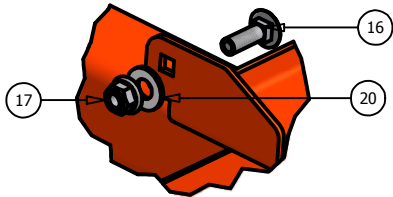

Floor Panel

DETAIL D

DETAIL B

DETAIL C

DETAIL A