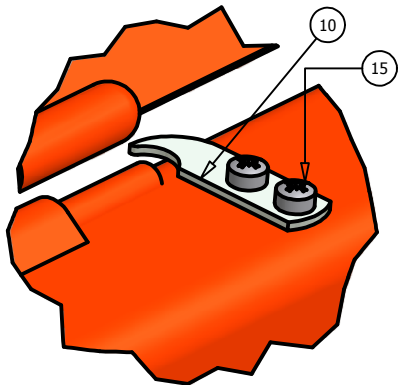

Floor Panel

DETAIL D

DETAIL B

DETAIL C

DETAIL A