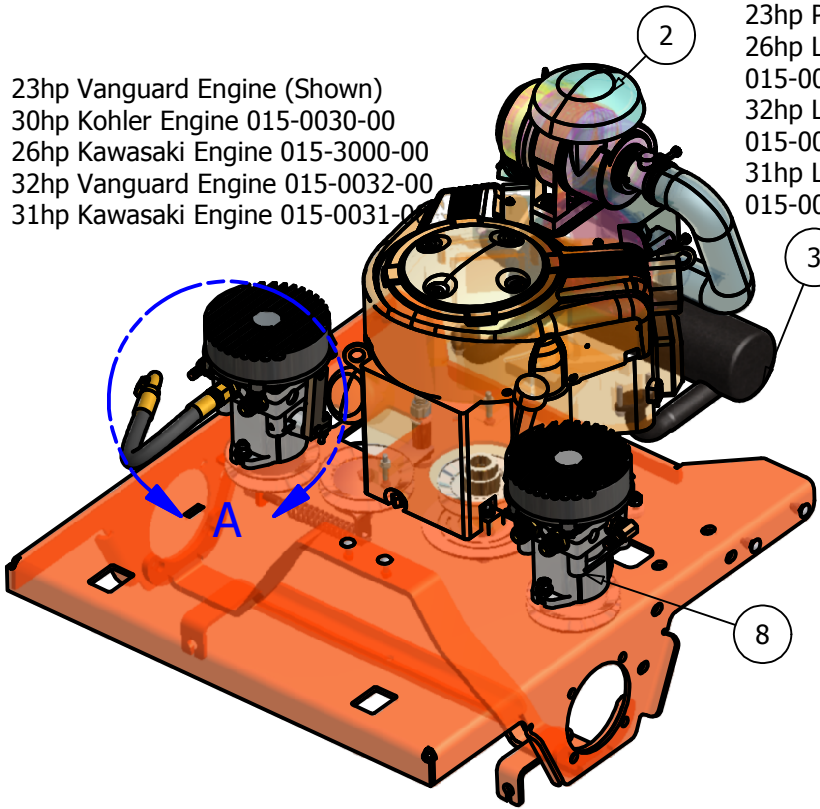

Actuator Bar	3
Hydraulic Pump/Clutch	4,5
Rear Suspension	6
Wheel Motor/Tire and Wheel Assembly	7,8,9
Floor Panel	10,11
Seat Frame	12
Steering Arm	13,14
Clutch Stack	15
Front Wheel Assembly-Pup Models	16
Front Wheel Assembly-Lightning Models	17
Spindle	18
Pump Belt Route	19
48" Deck	20,21
52" Deck	22,23
60" Deck	24,25
72" Deck	26,27
Wiring Schematic - 26hp Kawasaki	28
Wiring Schematic - 23hp Vanguard	29
Wiring Schematic - 30hp Kohler	30
Wiring Schematic - 32hp Vanguard	31
Wiring Schematic - 31hp Kawasaki	32
Company Contacts	33

Actuator Bar			
ITEM	QTY	PART NUMBER	DESCRIPTION
1	1	035-7033-00	Actuator
2	1	029-7920-00	Actuator Bar
3	1	028-2501-00	Height Indicator
4	1	031-7000-00	Height Indicator Tab
5	2	017-7008-00	1" Pillow Block
6	2	018-7016-00	1/2" x 3" Hex Bolt
7	2	025-7036-00	1/2" x 1/2" Collar Spacer
8	2	013-6037-00	1/2" Nylock Nut
9	4	013-7018-00	1/2" Nut
10	4	019-5007-00	1/2" Lock Washer
11	4	018-5006-00	1/2" x 1 1/2" Hex Bolt
12	1	019-6042-00	3/8" Plastic Washer
13	1	018-6049-00	3/8" x 1" Hex Bolt
14	1	013-5041-00	3/8 Nylock Nut
15	1	039-2005-00	Deck Stop Bracket

DETAIL A

10A Pump (Shown)
 12A Pump: 26hp and 32hp Lightning Models
 050-3050-00 Right Pump
 050-3000-00 Left Pump

DETAIL B

For more detail concerning clutch assembly, refer to the table of context and look for the clutch stack page.