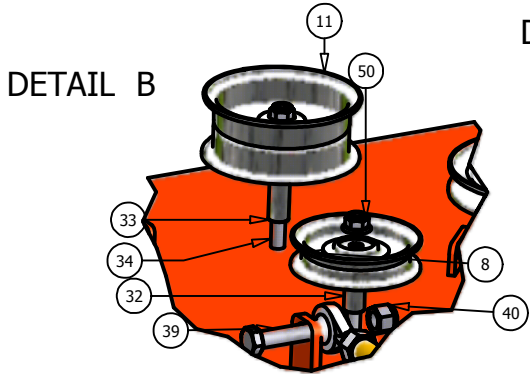

72" Deck

DETAIL D