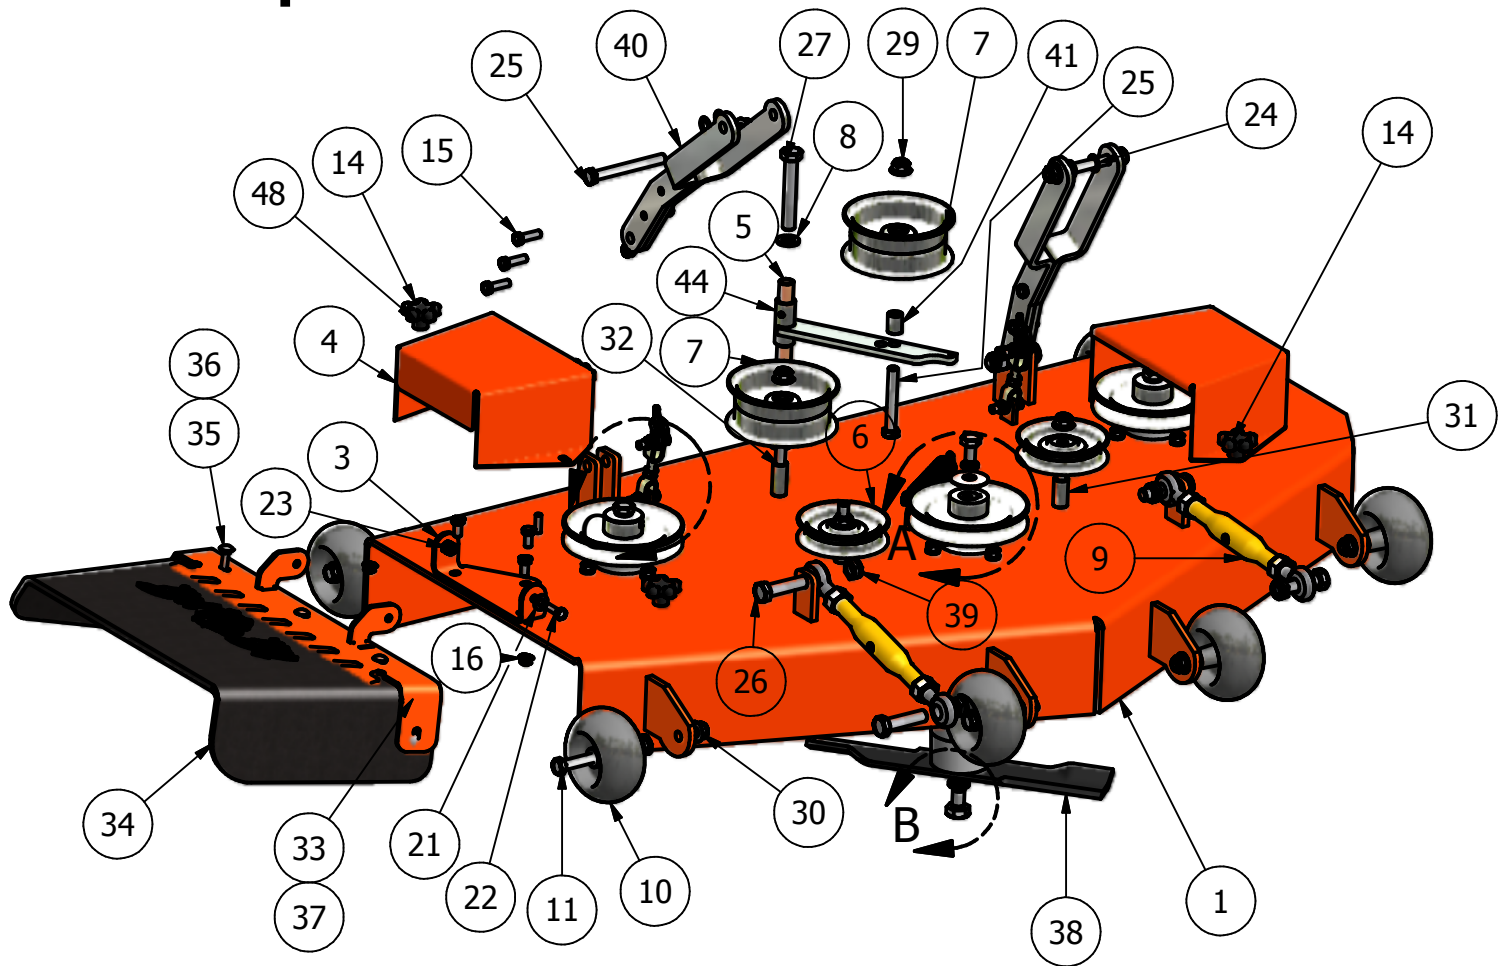

52" Pup Deck

Parts List			
ITEM	QTY	PART NUMBER	DESCRIPTION
1	1	060-5402-00	52" Deck
2	3	037-8000-000	Spindle ('04 and Up)
3	1	206-6017-00	Discharge Chute Hanger
4	2	014-6004-00	Pulley Cover
5	2	032-6033-00	5/8" ID x 1 1/8" Bushing
6	2	033-6001-00	4 3/4" Idler Pulley
7	2	033-5001-00	5 3/4" Flat Idler Pulley
8	2	019-6017-00	.635 ID Plastic Washer
9	2	048-6056-00	Turnbuckle (Top Link)
10	6	022-5234-00	Anti-Scalp Roller
11	6	018-5019-00	1/2" x 4" Bolt
12	2	046-6044-00	Female Yoke
13	2	046-6048-00	Male Yoke
14	4	045-6043-00	5/16" Knob
15	6	018-5250-00	3/8" x 3/4" Hex Bolt
16	16	013-6014-00	3/8" Hex Nut
17	6	018-5040-00	3/8" x 1 1/4" Hex Bolt
18	13	019-5037-00	3/8" Lock Washer
19	3	018-6021-00	5/8" x 1 1/2" Fine Threaded Bolt
20	3	019-4807-00	5/8" Lock Washer
21	2	019-6042-00	.360 ID Plastic Washer
22	2	018-5015-00	5/16" x 1" Hex Bolt
23	14	013-8047-00	5/16" Nylock
24	4	019-5010-00	1/2" Brass Washer
25	2	018-7050-00	1/2" x 4 1/2" Bolt
26	6	018-6059-00	5/8" x 2 1/2" Hex Bolt
27	1	018-5311-00	5/8" x 4" Hex Bolt
28	5	013-6014-00	3/8" Hex Nut
29	2	013-8015-00	1/2" Flange Lock Nut
30	12	013-5201-00	3/8" Flange Nut
31	3	025-5338-00	1 1/2" Pulley Spacer
32	2	025-5339-00	1 3/4" Pulley Spacer
33	1	039-4870-00	Upper Hanger
34	1	210-6005-00	Rubber Side Discharge
35	1	018-5020-00	5/16" x 1 1/2" Carriage Bolt
36	5	013-8049-00	5/16" Nylock Flange Nut
37	5	039-4871-00	Lower Hanger
38	1	038-3010-00	16 1/4" Bad Boy Blade
39	4	013-5301-00	5/8" Nylock (1/2" Jam)
40	4	031-6000-00	Deck Support Arm
41	2	025-5337-00	Pup Pulley Spacer
42	2	025-5025-00	1" Collar Spacer
43	1	034-2009-00	2009 Deck Idler
44	1	019-5007-00	1/2" Lock Washer
45	3	018-5006-00	1/2" x 1 1/2" Bolt
46	1	019-6020-00	Cup Washer
47	1	047-6047-00	3" Chain