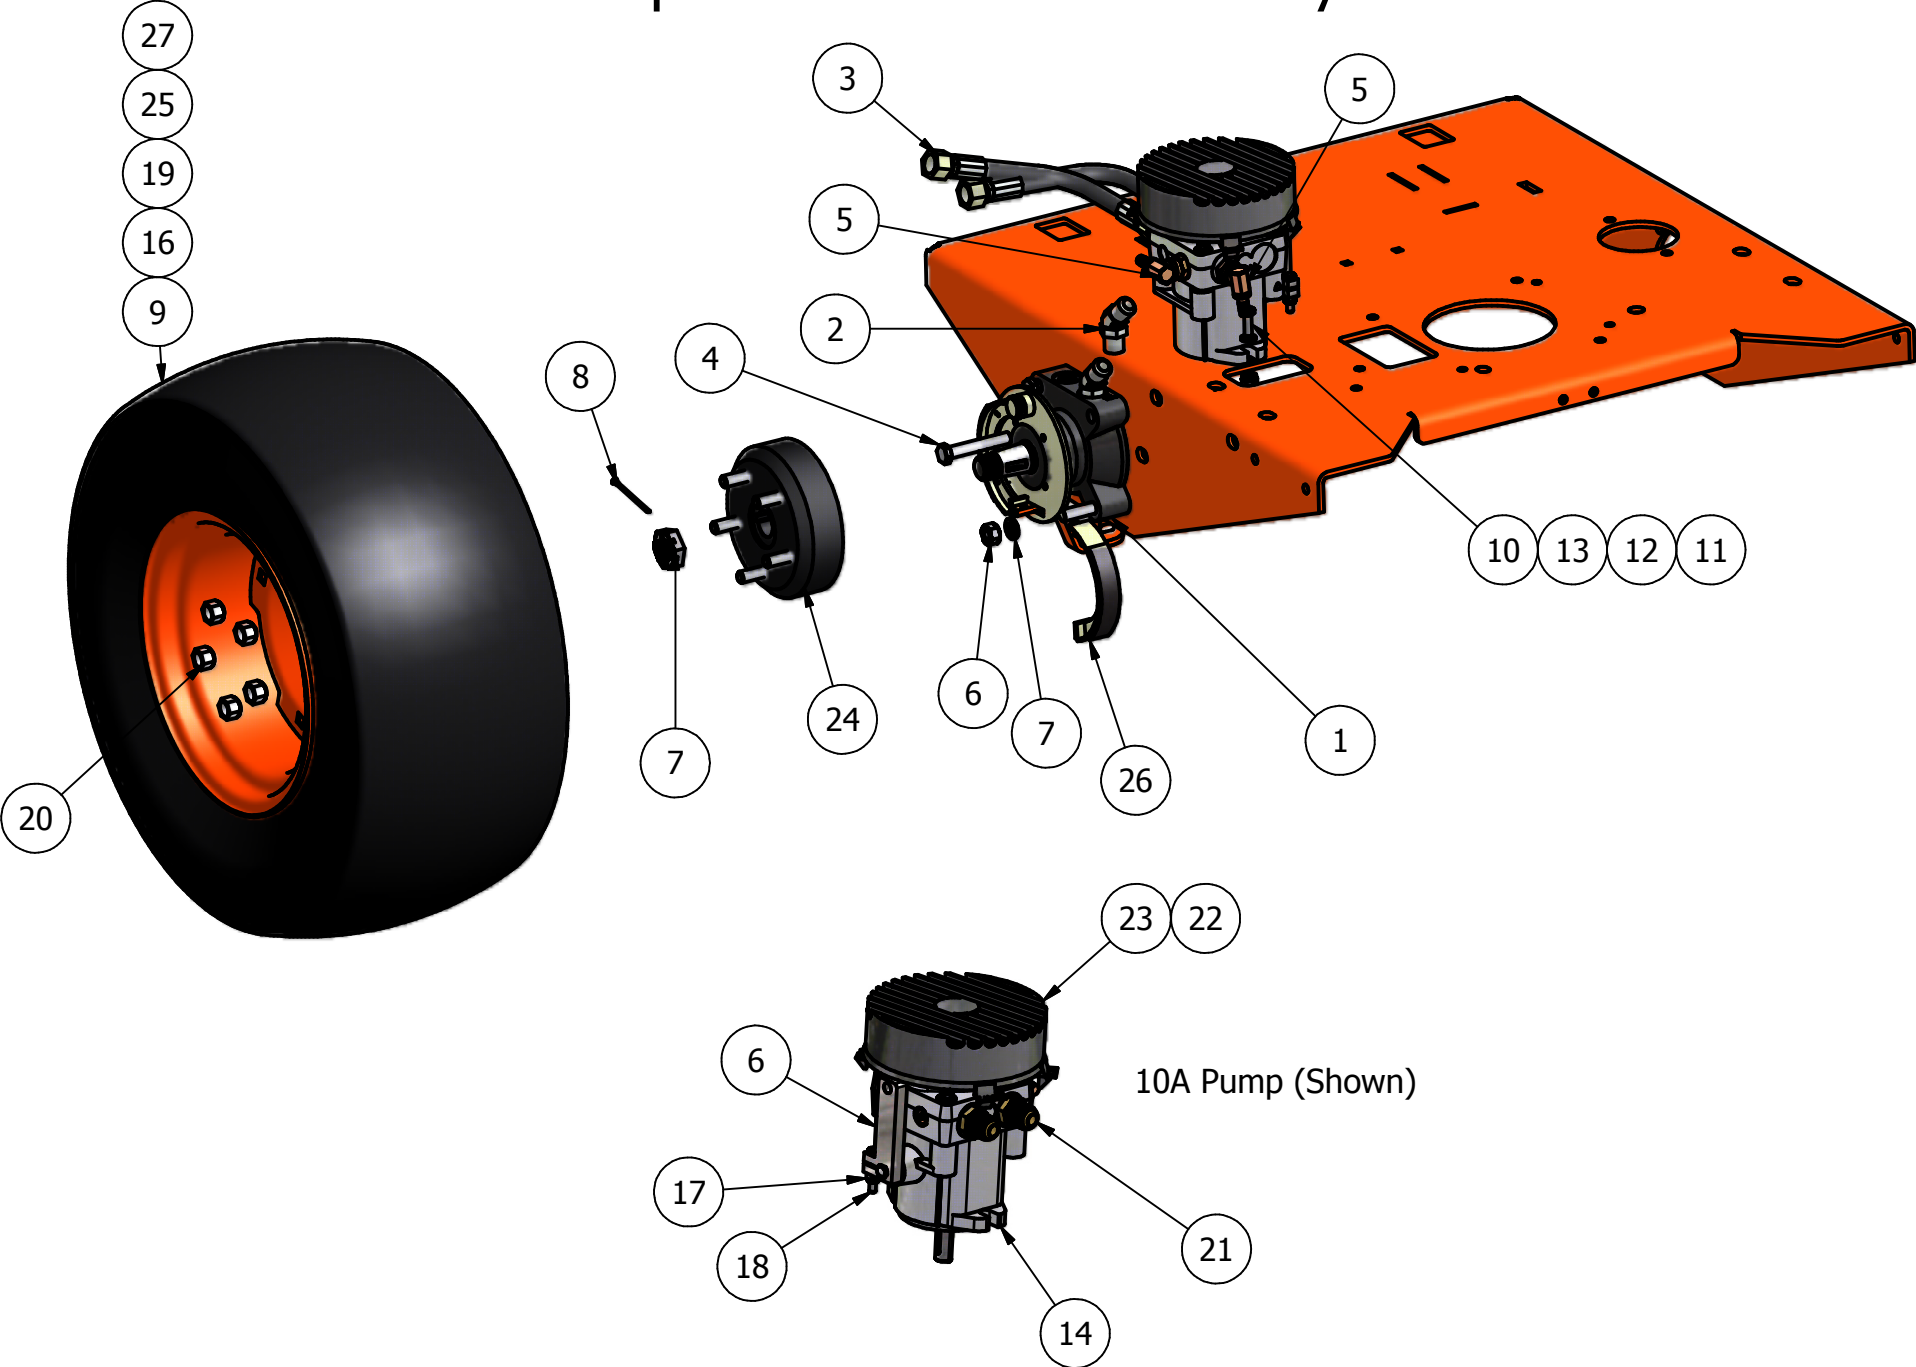

Pup Wheel Motor Assembly

Parts List			
ITEM	QTY	PART NUMBER	DESCRIPTION
1	1	015-2004-98/015-2005-98	Brake & Wheel Motor (Right)
2	2	024-0050-00	HYdraulic Fitting (Wheel Motor)
3	2	051-6000-00	Hydraulic Hose
4	4	018-7016-00	1/2" x 3" Hex Bolt
5	2	024-5206-00	3/8" x 9/16" Male Fitting
6	1	031-5333-00	Pup Pump Arm
7	1	013-7004-00	Castle Nut
8	1	020-7022-00	1/8" x 2 1/4" Cotter Pin
9	2	022-7061-00	12" Rim -60"&72" Cut
10	2	018-6012-00	3/8" x 1 1/2" Hex Bolt
11	2	013-6014-00	3/8" Hex Nut
12	2	019-4008-00	3/8" Lock Washer
13	2	019-5029-00	3/8" Flat Washer
14	1	050-5302-00	Hydraulic Pump (10A) Left
15	1	050-5303-00	Hydraulic Pump (10A) Right
16	2	022-5349-00	24 x 12-12 Tire 60"&72" Cut
17	1	013-8073-00	1/4" Nylock Nut
18	1	018-5005-00	1/4" x 1 1/2" Bolt Straight Thread
19	2	022-5450-00	24" Tire and Wheel Assembly
20	5	013-3000-00	Lug Nuts
21	2	024-5343-00	Hydraulic Fitting
22		015-9999-00	Hydraulic Fan
23	1	014-5500-00	Fan Guard
24	1	092-6000-00	Brake Drum
25	1	022-5352-00	23 x 10.50-12 Tire & Wheel
26	1	092-6050-00	Brake Pads
27	2	022-7062-00	12" Rim 48"&52" Cut
28	1	022-5351-00	23 x 10.50-12 Tire