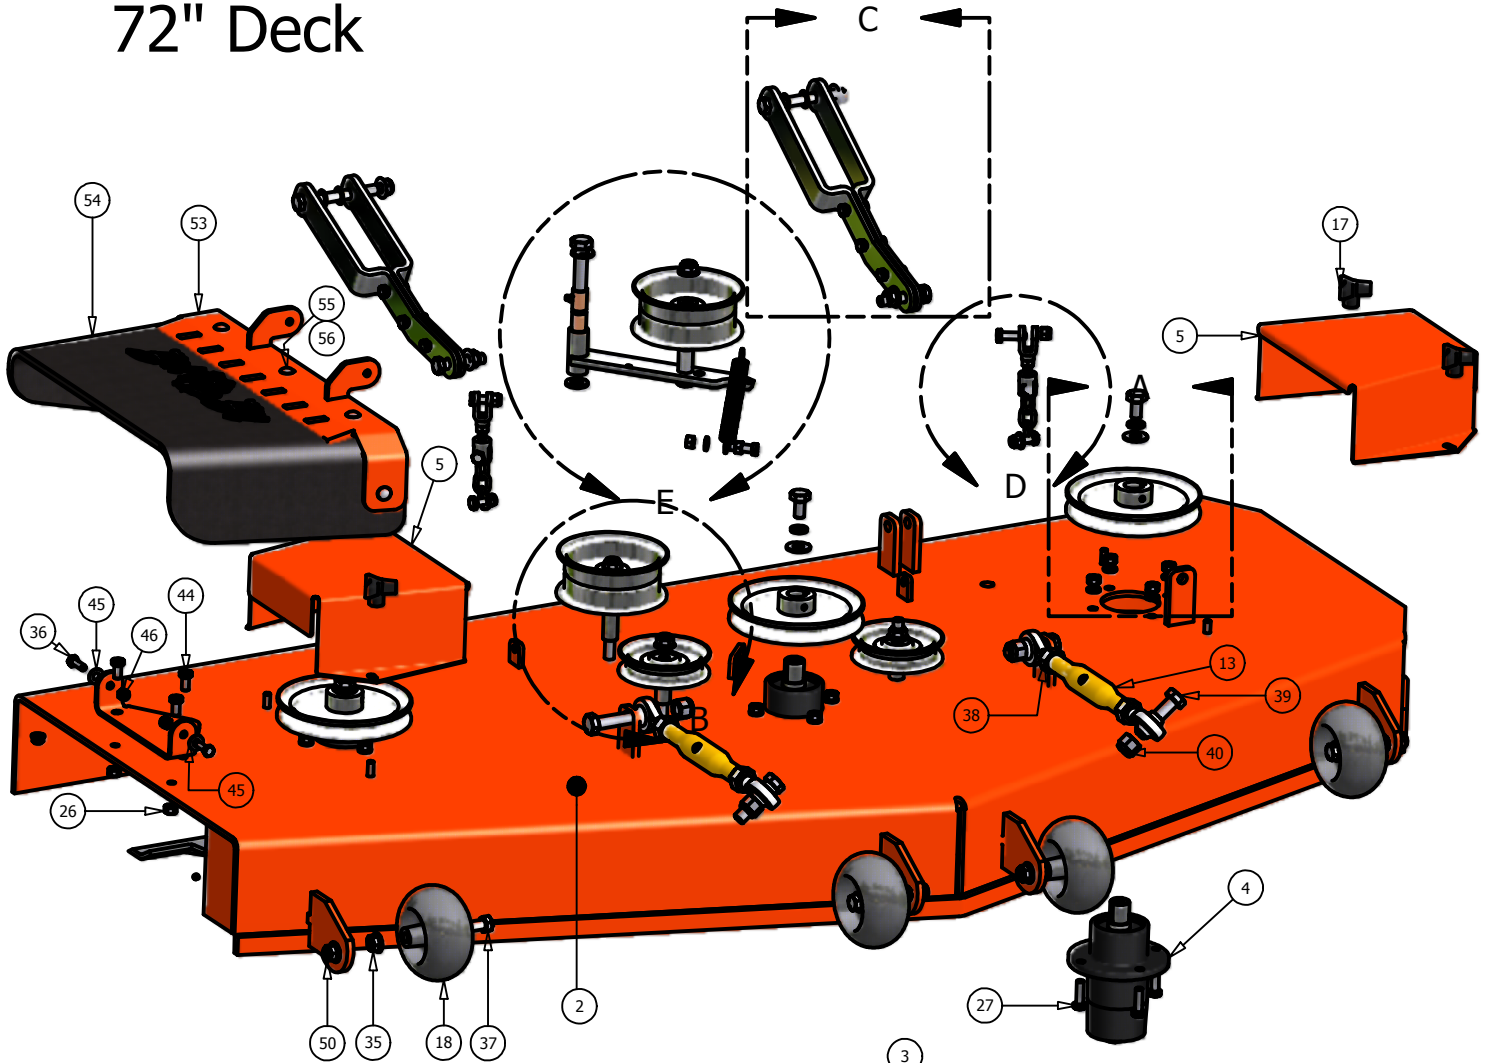

72" Deck

DETAIL D

72" Deck			
ITEM	QTY	PART NUMBER	DESCRIPTION
1	1	041-1890-00	72" Deck Belt-B189
2	1	060-7205-00	72" Deck
3	3	038-7230-00	72" Fusion Blade
4	3	037-8000-00	Spindle
5	2	014-7204-00	Pulley Guard
6	1	034-2009-00	Deck Idler Spring
7	3	033-7203-00	7" Deck Pulley
8	2	033-6001-00	4 3/4" Idler Pulley
9	2	031-6028-00	Deck Support Arm (Right)
10	2	031-6027-00	Deck Support Arm (Left)
11	2	033-5001-00	5/ 3/4" Flat Idler Pulley
12	1	039-6936-00	Deck Idler Arm
13	2	048-6056-00	Turnbuckle (Toplink)
14	2	046-6044-00	Female Yoke
15	2	046-6048-00	Male Yoke
16	2	047-6047-00	3" Chain
17	4	045-6043-00	5/16" Knob
18	6	022-5234-00	Anti-Scalp Rollers
19	1	018-5311-00	5/8" x 4" Hex Bolt
20	2	019-6017-00	.635 ID Plastic Washer
21	1	024-6034-00	Grease Fitting (Drive-In Type)
22	2	032-6033-00	5/8" ID x 1 1/8" Brass Bushing
23	2	018-6036-00	1/2" x 2 1/2" Hex Bolt
24	5	018-6012-00	3/8" x 1 1/2" Hex Bolt
25	13	019-5037-00	3/8" Lock Washer
26	17	013-6014-00	3/8" Hex Nut
27	18	018-5040-00	3/8" x 1 1/4" Hex Bolt
28	3	018-6019-00	1/2" x 1 1/2" Fien Threas Bolt
29	3	019-5007-00	1/2" Lock Washer
30	3	018-6021-00	5/8" x 1.5" Fine Threaded Bolt
31	3	019-4807-00	5/8" Lock Washer
32	2	025-5338-00	1 1/2" Pulley Spacer
33	1	025-5339-00	1 3/4" Pulley Spacer
34	1	018-6054-00	1/2" x 3 1/2" Bolt
35	6	013-5300-00	1/2" Flange Nut
36	6	018-5015-00	5/16" x 1" Hex Bolt
37	6	018-5019-00	1/2" x 4" Bolt (Grade 8)
38	2	013-6058-00	3/4" Left Handed Nut
39	4	018-6059-00	5/8" x 2 1/2" Hex Bolt
40	4	013-7021-00	5/8" Nylock Nut
41	2	013-6051-00	3/8" Fine Threaded Jam Nut
42	12	013-5041-00	3/8" Nylock Nut
43	2	019-5029-00	3/8" Flat Washer
44	3	018-5250-00	3/8" x 3/4" Hex Bolt
45	2	019-6042-00	.360 ID Plastic Washer
46	2	013-8047-00	5/16" Nylock Nut
47	4	019-5010-00	1/2" Brass Washer
48	2	018-7050-00	1/2" x 4 1/2" Bolt
49	3	019-6020-00	1/2" Cupped Washer
50	14	013-8050-00	1/2" Flange Lock Nut
51	1	025-5337-00	1 1/4" Pulley Spacer
52	3	030-6029-00	3/8" Set Screw
53	1	039-4880-00	2007Hanger Plate
54	1	210-6005-00	Rubber Side Discharge
55	5	018-5020-00	5/16" x 1 1/2" Carriage Bolt
56	5	013-8049-00	5/16" Flange Nut
57	1	039-4881-00	2007 Lower Hanger Plate