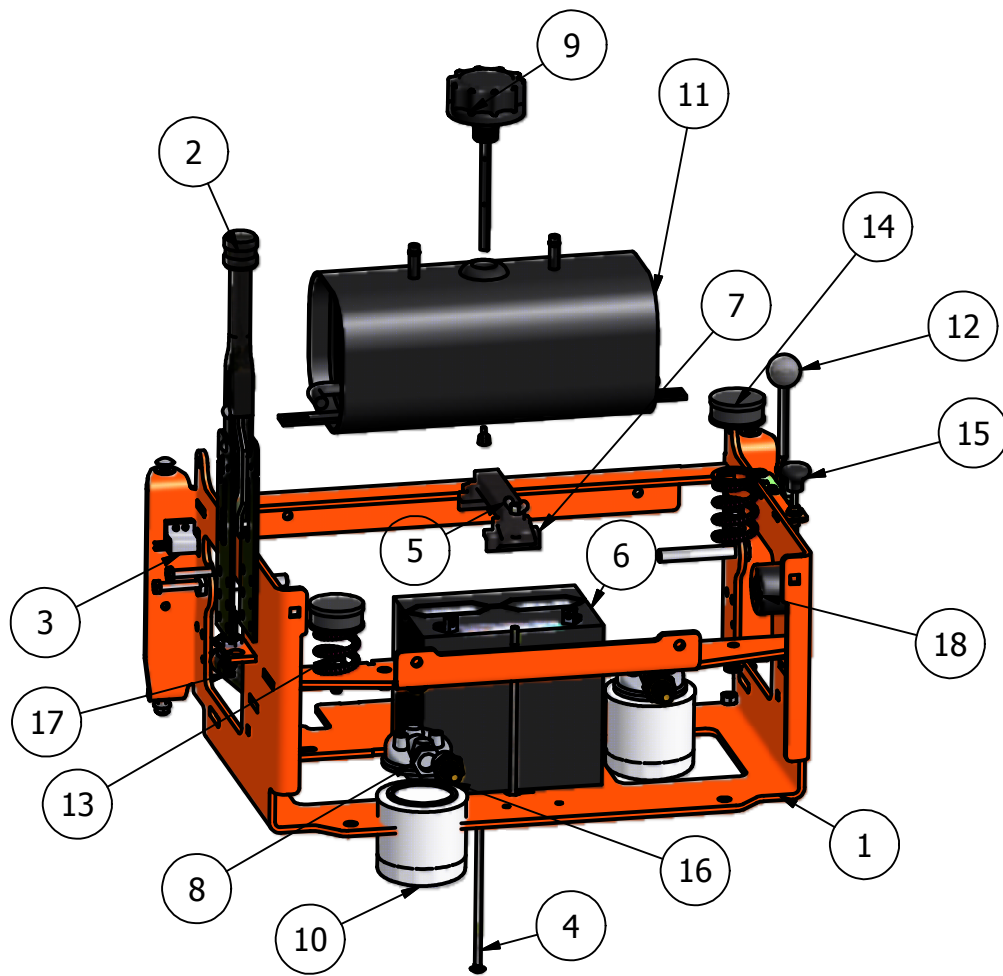

Floor Panel

DETAIL D

DETAIL B

DETAIL C

DETAIL A

Parts List			
ITEM	QTY	PART NUMBER	DESCRIPTION
1	1	071-3000-00	Suspension Seat (All Lightning)
2	1	071-2010-00	Seat (23hp & 30hp Pup Models)
3	1	014-2006-00	Cooler Cover
4	1	081-2006-00	Pup Floor Mat
5	1	064-2005-00	Floor Board Cable
6	1	026-2006-00	Seat Plate
7	1	079-5340-00	Pup Floor Panel
8	4	029-7029-00	Floor Rubber Bumper
9	4	014-9000-00	Frame Plug
10	1	058-2000-00	Floor Panel Stop
11	1	040-6060-00	#9 Hit Clip (Seat Latch)
12	1	019-7040-00	1/4" Flat Washer
13	1	030-7040-00	1/4" x 1" Self Tapping Screw
14	1	018-8064-00	1/4"x5/8" Button Head Bolt
15	2	030-3050-00	#10 x 1/2" Self Taping Screw
16	2	018-8065-00	5/16"x1" Carriage Bolt
17	10	013-8049-00	5/16"Nylock Flange Nut
18	1	013-8039-00	1/4" Hex Nut
19	1	019-4008-00	1/4" Lock Washer
20	2	019-6042-00	.360 ID Plastic Washer

2009 Seat Frame

Parts List			
ITEM	QTY	PART NUMBER	DESCRIPTION
1	1	080-6010-00	Seat Frame
2	1	069-8054-00	Brake Lever
3	3	077-8073-00	Safety Switch
4	2	018-8051-00	8" Stove Bolt (Diesel Gets 9")
5	2	013-8051-00	1/4" Wing Nut
6	1	068-8049-00	Battery
7	1	043-8929-00	Battery Hold-Down
8	2	062-8013-00	Filter Head
9	1	066-8050-00	Hydraulic Tank Cap
10	2	063-8014-00	Hydraulic Filter
11	1	067-2009-00	Steel Hydraulic Tank
12	1	055-8017-00	Throttle (32HP Briggs 055-8021-00)
13	2	034-8045-00	Seat Spring
14	2	014-8045-00	1 1/2" Spring Cap Cover
15	1	054-8016-00	Choke (All Kohlers 054-8017-00)
16	4	024-5050-00	Filter Head Fitting
17	1	064-8055-00	Brake Cable Short (Long)
18	1	029-8059-00	Buzzer 26 & 27 HP Kawasaki