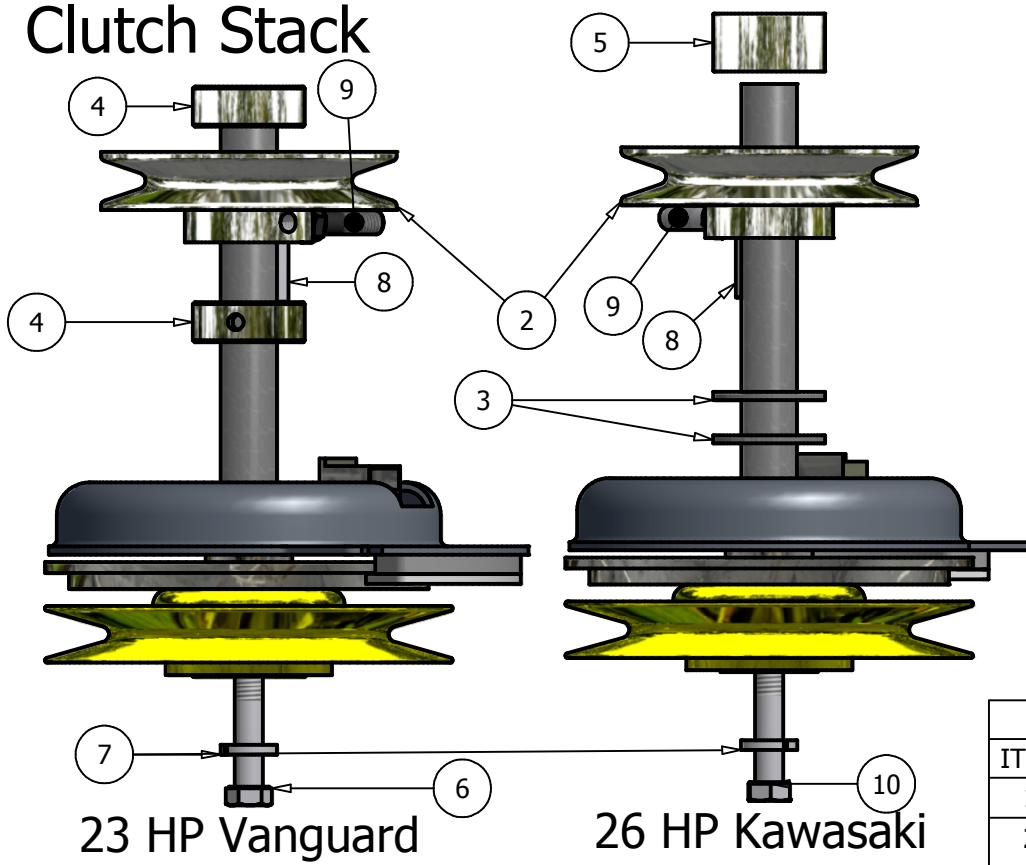

Clutch Stack

23 HP Vanguard

26 HP Kawasaki

Clutch Assembly		
ITEM	PART NUMBER	DESCRIPTION
1	070-1000-00	Clutch Assembly
2	033-5034-00	4 3/4" Motor Pulley
3	019-6029-00	1 1/8" Flat Spacer
4	025-5000-00	1 1/8" Collar Spacer
5	025-0025-00	1.125 ID X .625 Spacer
6	018-5300-00	7/16" x 2 1/2" Fine Thread Bolt
7	019-8053-00	7/16" Lock Washer
8	042-6030-00	1/4" x 1" Key
9	030-6029-00	3/8" Hex Bolt
10	018-5028-00	10mm x 552 Bolt