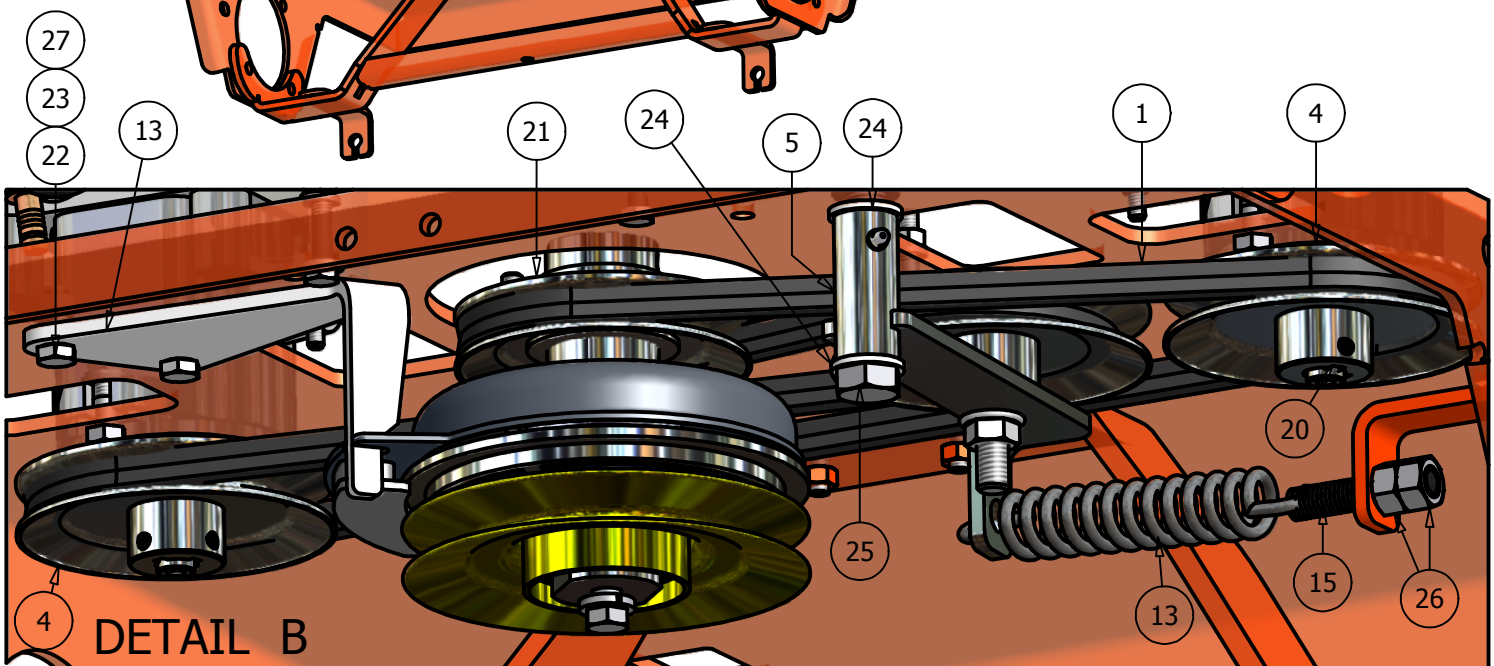

DETAIL B

For more detail concerning clutch assembly, refer to the table of context and look for the clutch stack page.