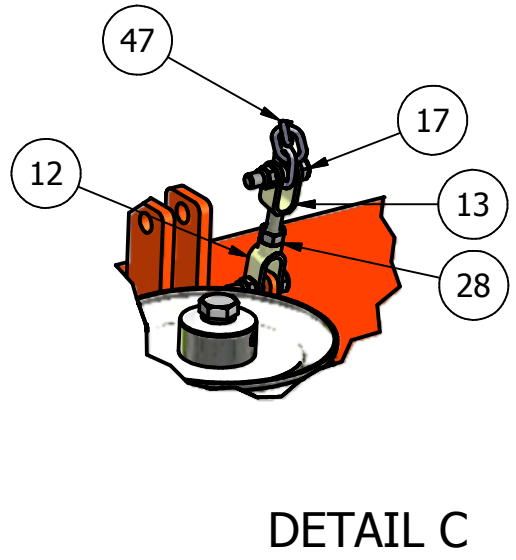

52" Pup Deck

Parts List			
ITEM	QTY	PART NUMBER	DESCRIPTION
1	1	060-5402-00	52" Deck
2	3	037-8000-000	Spindle ('04 and Up)
3	1	206-6017-00	Discharge Chute Hanger
4	2	014-6004-00	Pulley Cover
5	2	032-6033-00	5/8" ID x 1 1/8" Bushing
6	2	033-6001-00	4 3/4" Idler Pulley
7	2	033-5001-00	5 3/4" Flat Idler Pulley
8	2	019-6017-00	.635 ID Plastic Washer
9	2	048-6056-00	Turnbuckle (Top Link)
10	6	022-5234-00	Anti-Scalp Roller
11	6	018-5019-00	1/2" x 4" Bolt
12	2	046-6044-00	Female Yoke
13	2	046-6048-00	Male Yoke
14	4	045-6043-00	5/16" Knob
15	6	018-5250-00	3/8" x 3/4" Hex Bolt
16	16	013-6014-00	3/8" Hex Nut
17	6	018-5040-00	3/8" x 1 1/4" Hex Bolt
18	13	019-5037-00	3/8" Lock Washer
19	3	018-6021-00	5/8" x 1 1/2" Fine Threaded Bolt
20	3	019-4807-00	5/8" Lock Washer
21	2	019-6042-00	.360 ID Plastic Washer
22	2	018-5015-00	5/16" x 1" Hex Bolt
23	14	013-8047-00	5/16" Nylock
24	4	019-5010-00	1/2" Brass Washer
25	2	018-7050-00	1/2" x 4 1/2" Bolt
26	6	018-6059-00	5/8" x 2 1/2" Hex Bolt
27	1	018-5311-00	5/8" x 4" Hex Bolt
28	5	013-6014-00	3/8" Hex Nut
29	2	013-8015-00	1/2" Flange Lock Nut
30	12	013-5201-00	3/8" Flange Nut
31	3	025-5338-00	1 1/2" Pulley Spacer
32	2	025-5339-00	1 3/4" Pulley Spacer
33	1	039-4870-00	Upper Hanger
34	1	210-6005-00	Rubber Side Discharge
35	1	018-5020-00	5/16" x 1 1/2" Carriage Bolt
36	5	013-8049-00	5/16" Nylock Flange Nut
37	5	039-4871-00	Lower Hanger
38	1	038-3010-00	16 1/4" Bad Boy Blade
39	4	013-5301-00	5/8" Nylock (1/2" Jam)
40	4	031-6000-00	Deck Support Arm
41	2	025-5337-00	Pup Pulley Spacer
42	2	025-5025-00	1" Collar Spacer
43	1	034-2009-00	2009 Deck Idler
44	1	019-5007-00	1/2" Lock Washer
45	3	018-5006-00	1/2" x 1 1/2" Bolt
46	1	019-6020-00	Cup Washer
47	1	047-6047-00	3" Chain