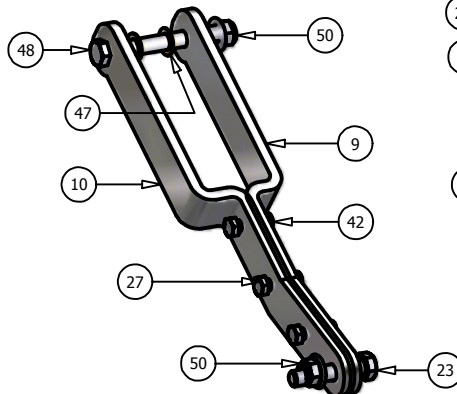

72" Deck

DETAIL D

DETAIL E

DETAIL A

DETAIL C

72" Deck			
ITEM	QTY	PART NUMBER	DESCRIPTION
1	1	041-1890-00	72" Deck Belt-B189
2	1	060-7205-00	72" Deck
3	3	038-7230-00	72" Fusion Blade
4	3	037-8000-00	Spindle
5	2	014-7204-00	Pulley Guard
6	1	034-2009-00	Deck Idler Spring
7	3	033-7203-00	7" Deck Pulley
8	2	033-6001-00	4 3/4" Idler Pulley
9	2	031-6028-00	Deck Support Arm (Right)
10	2	031-6027-00	Deck Support Arm (Left)
11	2	033-5001-00	5/ 3/4" Flat Idler Pulley
12	1	039-6936-00	Deck Idler Arm
13	2	048-6056-00	Turnbuckle (Toplink)
14	2	046-6044-00	Female Yoke
15	2	046-6048-00	Male Yoke
16	2	047-6047-00	3" Chain
17	4	045-6043-00	5/16" Knob
18	6	022-5234-00	Anti-Scalp Rollers
19	1	018-5311-00	5/8" x 4" Hex Bolt
20	2	019-6017-00	.635 ID Plastic Washer
21	1	024-6034-00	Grease Fitting (Drive-In Type)
22	2	032-6033-00	5/8" ID x 1 1/8" Brass Bushing
23	2	018-6036-00	1/2" x 2 1/2" Hex Bolt
24	5	018-6012-00	3/8" x 1 1/2" Hex Bolt
25	13	019-5037-00	3/8" Lock Washer
26	17	013-6014-00	3/8" Hex Nut
27	18	018-5040-00	3/8" x 1 1/4" Hex Bolt
28	3	018-6019-00	1/2" x 1 1/2" Fien Threas Bolt
29	3	019-5007-00	1/2" Lock Washer
30	3	018-6021-00	5/8" x 1.5" Fine Threaded Bolt
31	3	019-4807-00	5/8" Lock Washer
32	2	025-5338-00	1 1/2" Pulley Spacer
33	1	025-5339-00	1 3/4" Pulley Spacer
34	1	018-6054-00	1/2" x 3 1/2" Bolt
35	6	013-5300-00	1/2" Flange Nut
36	6	018-5015-00	5/16" x 1" Hex Bolt
37	6	018-5019-00	1/2" x 4" Bolt (Grade 8)
38	2	013-6058-00	3/4" Left Handed Nut
39	4	018-6059-00	5/8" x 2 1/2" Hex Bolt
40	4	013-7021-00	5/8" Nylock Nut
41	2	013-6051-00	3/8" Fine Threaded Jam Nut
42	12	013-5041-00	3/8" Nylock Nut
43	2	019-5029-00	3/8" Flat Washer
44	3	018-5250-00	3/8" x 3/4" Hex Bolt
45	2	019-6042-00	.360 ID Plastic Washer
46	2	013-8047-00	5/16" Nylock Nut
47	4	019-5010-00	1/2" Brass Washer
48	2	018-7050-00	1/2" x 4 1/2" Bolt
49	3	019-6020-00	1/2" Cupped Washer
50	14	013-8050-00	1/2" Flange Lock Nut
51	1	025-5337-00	1 1/4" Pulley Spacer
52	3	030-6029-00	3/8" Set Screw
53	1	039-4880-00	2007Hanger Plate
54	1	210-6005-00	Rubber Side Discharge
55	5	018-5020-00	5/16" x 1 1/2" Carriage Bolt
56	5	013-8049-00	5/16" Flange Nut
57	1	039-4881-00	2007 Lower Hanger Plate