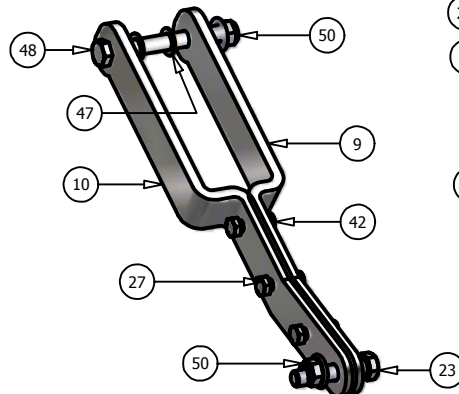

72" Deck

DETAIL D

DETAIL E

DETAIL A

DETAIL C

Parts List			
ITEM	QTY	PART NUMBER	DESCRIPTION
1	1	041-2375-00	72" Deck Belt
2	1	060-7205-00	72" Deck
3	3	038-7230-00	72" Fusion Blade
4	3	037-8000-00	Spindle
5	2	014-7204-00	Pulley Guard
6	1	034-2009-00	Deck Idler Spring
7	3	033-7203-00	7" Deck Pulley
8	2	033-6001-00	4 3/4" Idler Pulley
9	2	031-6028-00	Deck Support Arm (Right)
10	2	031-6027-00	Deck Support Arm(Left)
11	2	033-5001-00	5 3/4" Flat Idler Pulley
12	1	039-6936-00	Deck Idler Arm
13	2	048-6056-00	Turnbuckle
14	2	046-6044-00	Female Yoke
15	2	046-6048-00	Male Yoke
16	2	047-6047-00	3" Chain
17	4	045-6043-00	5 /16" Knob
18	6	022-5234-00	Anti-Scalp Roller
19	1	018-5311-00	5/8" x 4" Hex Bolt
20	2	019-6017-00	.635 ID Plastic Washer
21	1	024-6034-00	Grease Fitting (Drive-in Type)
22	2	032-6033-00	5/8" ID x 1 1/8" Brass Bushing
23	2	018-6036-00	1/2" x 2 1/2" Hex Bolt
24	5	018-6012-00	3/8" x 1 1/4" Hex Bolt
25	13	019-5037-00	3/8" Lock Washer
26	17	013-6014-00	3/8" Hex Nut
27	18	018-5040-00	3/8" x 1 1/4" Hex Bolt
28	3	018-6019-00	1/2" x 1 1/2" Fine Thread Bolt
29	3	019-5007-00	1/2" Lock Washer
30	3	018-6021-00	5/8" x 1 1/2" Fine Thread Bolt
31	3	019-4807-00	5/8" Lock Washer
32	2	025-5338-00	1 1/2" Pulley Spacer
33	1	025-5339-00	1 3/4" Pulley Spacer
34	1	018-6054-00	1/2" x 3 1/2" Bolt
35	6	013-5300-00	1/2" Flange Nut
36	6	018-5015-00	5/16" x 1" Hex Bolt
37	6	018-5019-00	1/2" x 4" Bolt
38	2	013-6058-00	3/4" Left Handed Nut
39	4	018-6059-00	5/8" x 2 1/2" Hex Bolt
40	5	013-7021-00	5/8" STD NC Nylock Nut
41	2	013-6051-00	3/8" Fine Threaded Jam Nut
42	2	019-5029-00	3/8" Flat Washer
43	3	018-5250-00	3/8" x 3/4" Hex Bolt
44	2	019-6042-00	.360 ID Plastic Washer
45	14	013-8047-00	5/16" Nylock Nut
46	4	019-5010-00	1/2" Brass Washer
47	2	018-7050-00	1/2" x 4 1/2" Bolt
48	3	019-6020-00	1/2" Cupped Washer
49	14	013-8050-00	1/2" Flange Lock Nut
50	1	025-5337-00	1 1/4" Pulley Spacer
51	3	030-6029-00	3/8" Hex Bolt
52	1	039-4880-00	2007 Hanger Plate
53	1	210-6005-00	Rubber Side Discharge
54	5	018-5020-00	5/16" x 1 1/2" Carriage Bolt
55	5	013-8049-00	5/16" Nylock Flange Nut
56	1	039-4881-00	2007 Lower Hanger Plate
57	1	018-7016-00	1/2" x 3" Bolt