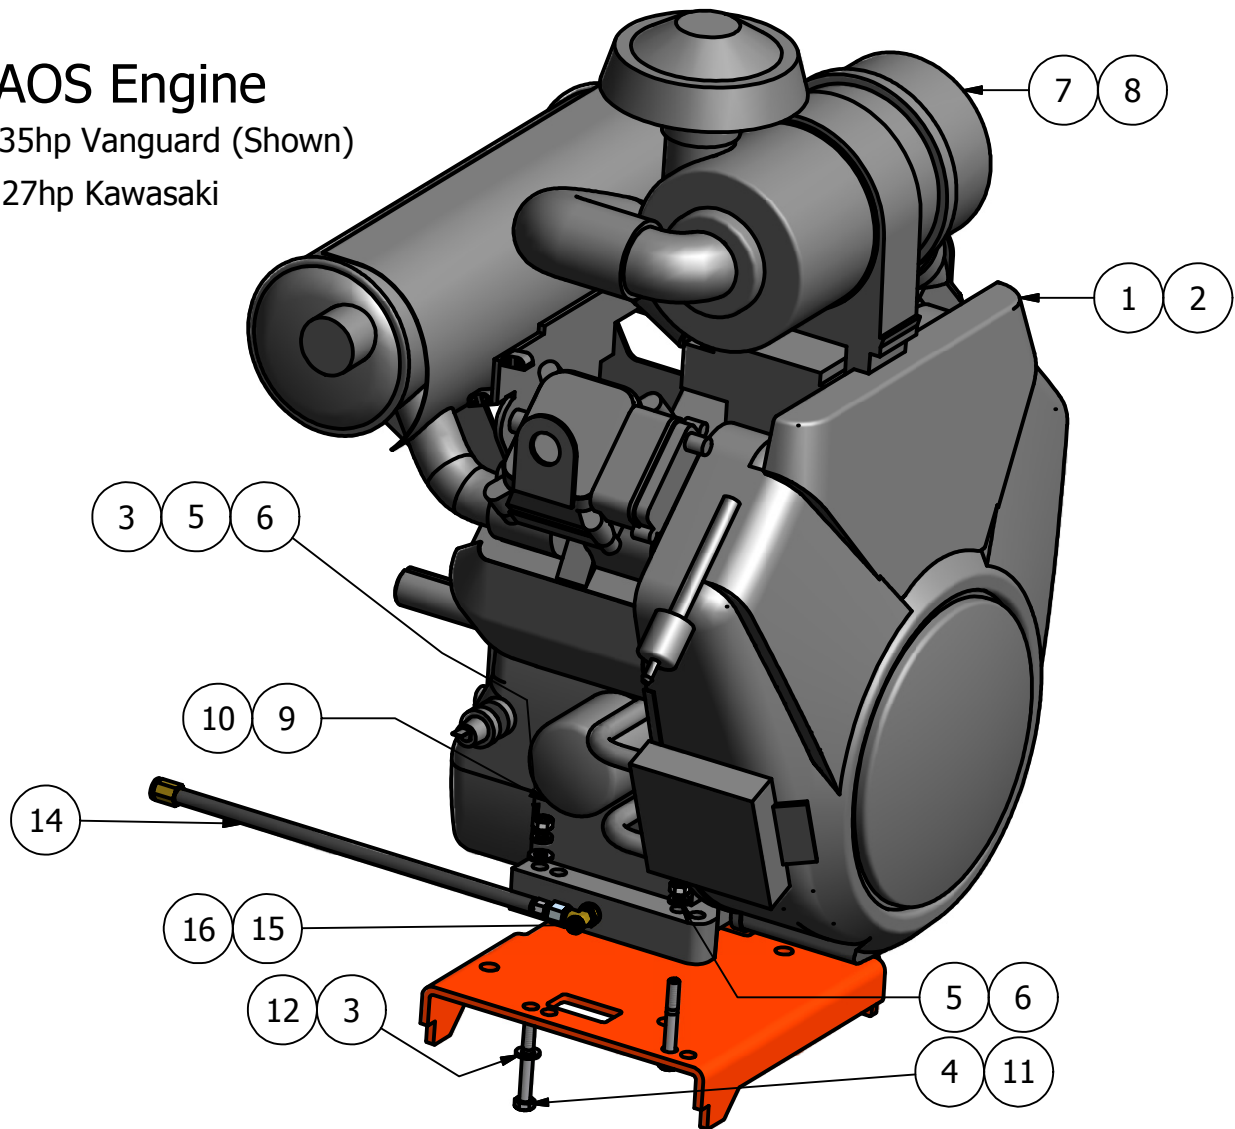

AOS Engine

35hp Vanguard (Shown)

27hp Kawasaki

Parts List

ITEM	QTY	PART NUMBER	DESCRIPTION
1	1	015-5405-00	35hp Vanguard Engine
2	1	015-0003-00	27hp Kawasaki Engine with Donaldson Air Filter
3	5	019-8044-00	5/16" Flat Washer (35 Vanguard Only)
4	4	018-5344-00	5/16" x 2 1/2" Bolt (35 Vanguard Only)
5	4	019-8051-00	5/16" Lock Washer (35 Vanguard Only)
6	4	013-8043-00	5/16" Nut (35 Vanguard Only)
7	1	063-8019-00	Air Filter (Outer Canister)
8	1	063-8020-00	Air Filter (Inner Canister)
9	1	063-8018-00	Oil Filter (35hp Vanguard)
10	1	063-8017-00	Oil Filter (27hp Kawasaki)
11	1	018-5028-00	10mm x 552 Bolt (27hp Only)
12	1	019-8053-00	7/16" Lock Washer (27hp Only)
13	1	051-5400-00	Oil Drain Hose (35hp Vanguard)
14	1	051-5401-00	Oil Drain Hose (27hp Kawasaki)
15	1	036-5400-00	Oil Drain Adapter (35hp Vanguard)
16	1	036-5500-00	Oil Drain Adapter (27hp Kawasaki)
17	1	086-2004-00	27hp Kawasaki Wiring Harness
18	1	086-0031-00	35hp Vanguard Wiring Harness