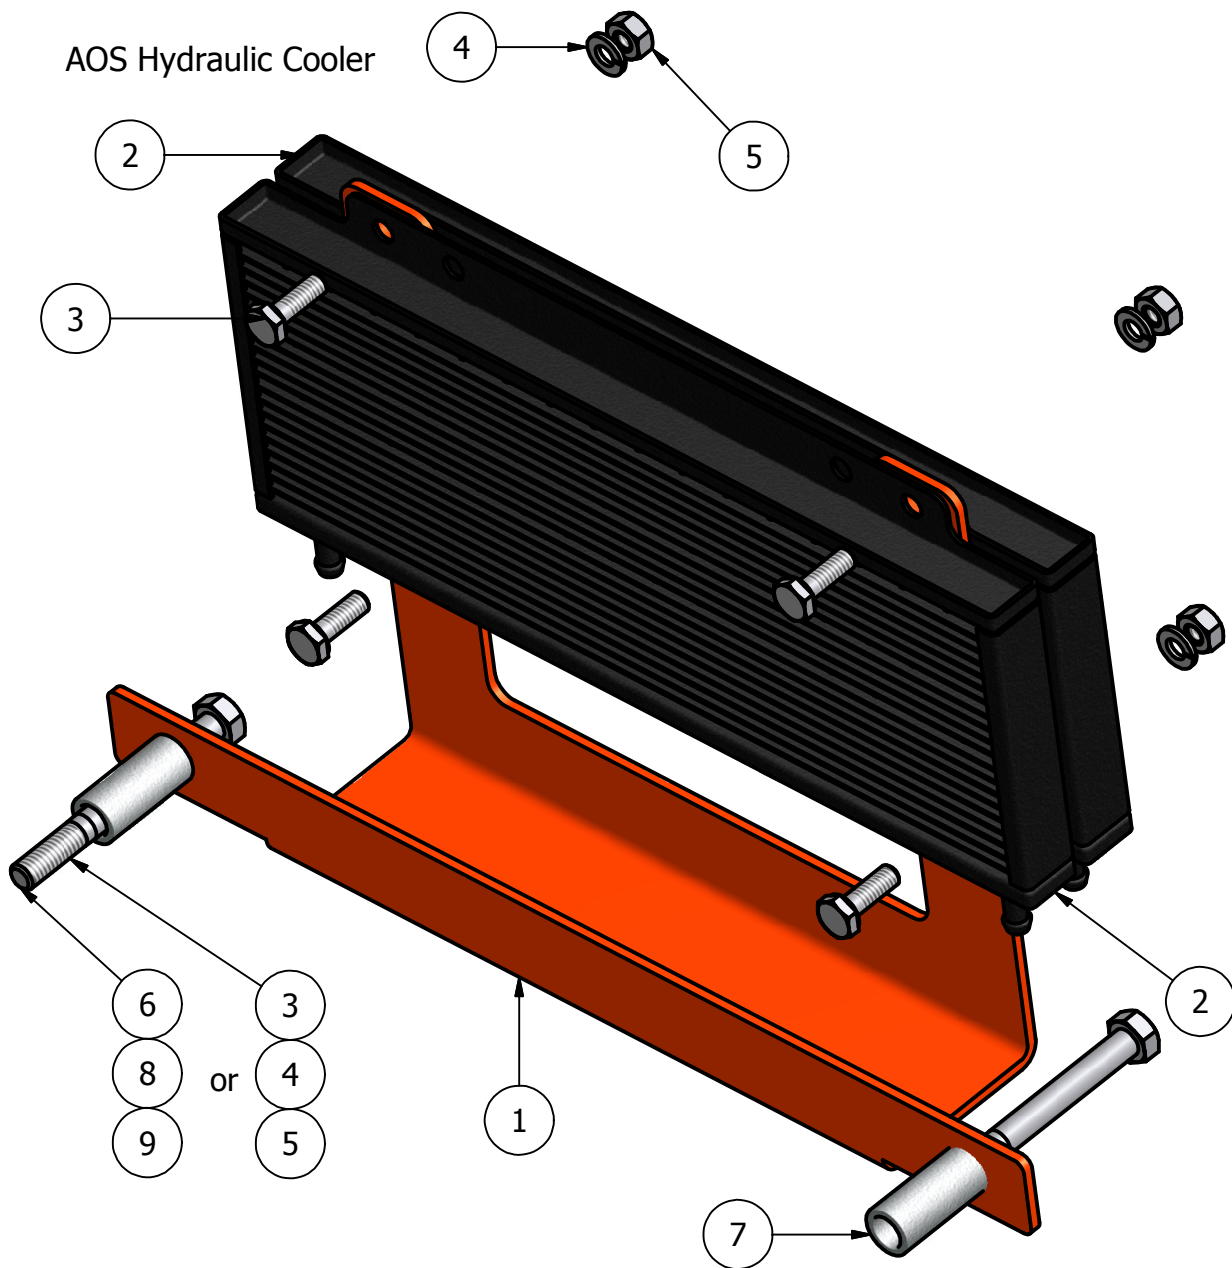

Parts List			
ITEM	QTY	PART NUMBER	DESCRIPTION
1	1	057-5950-00	Cooler Holder
2	2	061-8012-00	Hydraulic Cooler
3	4	018-8052-00	1/4" x 3/4" Hex Bolt
4	2	019-4008-00	1/4" Lock Washer
5	2	013-8039-00	1/4" Hex Nut
6	2	018-5355-00	5/16" x 6" Hex Bolt (35hp AOS)
7	2	025-3100-00	5" Cooler Holder Spacer (35hp AOS)
8	1	019-8051-00	5/16" Lock Washer
9	1	013-8043-00	5/16" Nut

27 Kawasaki Only			
ITEM	QTY	PART NUMBER	DESCRIPTION
3	4	018-8052-00	1/4" x 3/4" Hex Bolt
4	2	019-4008-00	1/4" Lock Washer
5	2	013-8039-00	1/4" Hex Nut