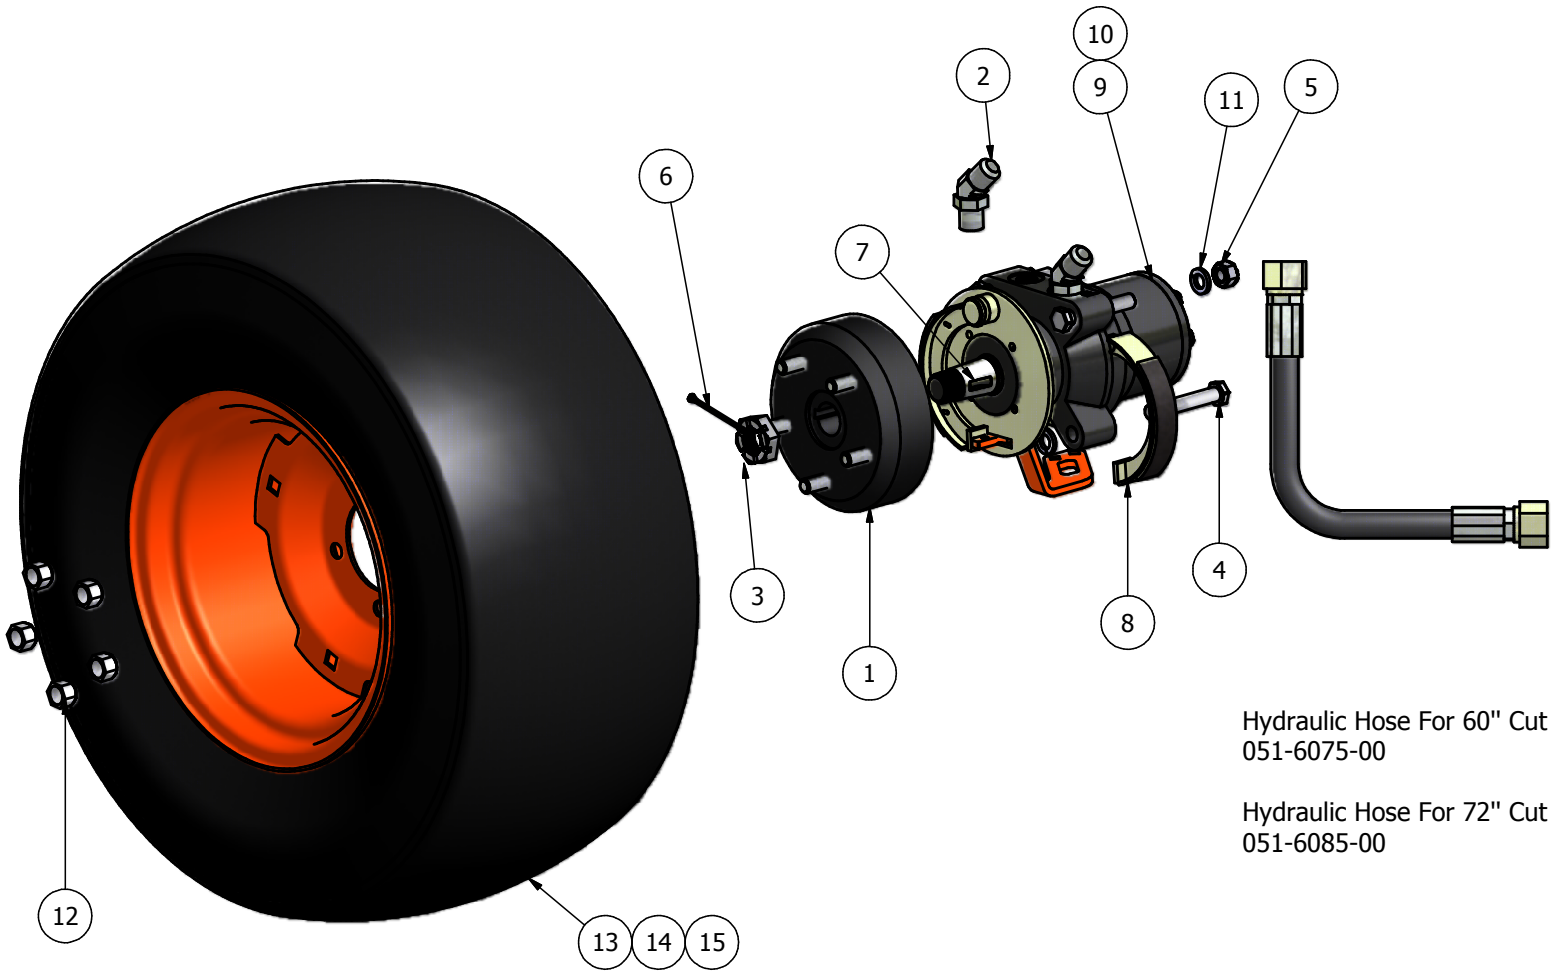

AOS Wheel Motor/Tire and Wheel Assembly

Parts List			
ITEM	QTY	PART NUMBER	DESCRIPTION
1	1	092-6000-00	Brake Drum
2	2	024-2050-00	Hydraulic Fitting
3	1	013-7050-00	Castle Nut
4	4	018-7016-00	1/2" - 13 x 3" GRS Hex Bolt Zinc
5	4	013-7018-00	1/2" Hex Nut
6	1	020-7022-00	1/8"x2 1/4" Cotter Pin
7	1	042-7041-00	Woodruff Key
8	2	092-6050-00	Brake Pads
9	1	015-5006-98	Wheel Motor and Drum Brake Combo-18E Right
10	1	015-5007-98	Wheel Motor and Drum Brake Combo-18E Left
11	4	019-5007-00	1/2" Lock Washer
12	5	013-3000-00	Acorn Lug Nut
13	1	022-7033-00	12" Rim
14	1	022-7032-00	26" x 12-12 Tire -60"&72" Cut
15	1	022-7031-00	26" Tire and Wheel Assembly