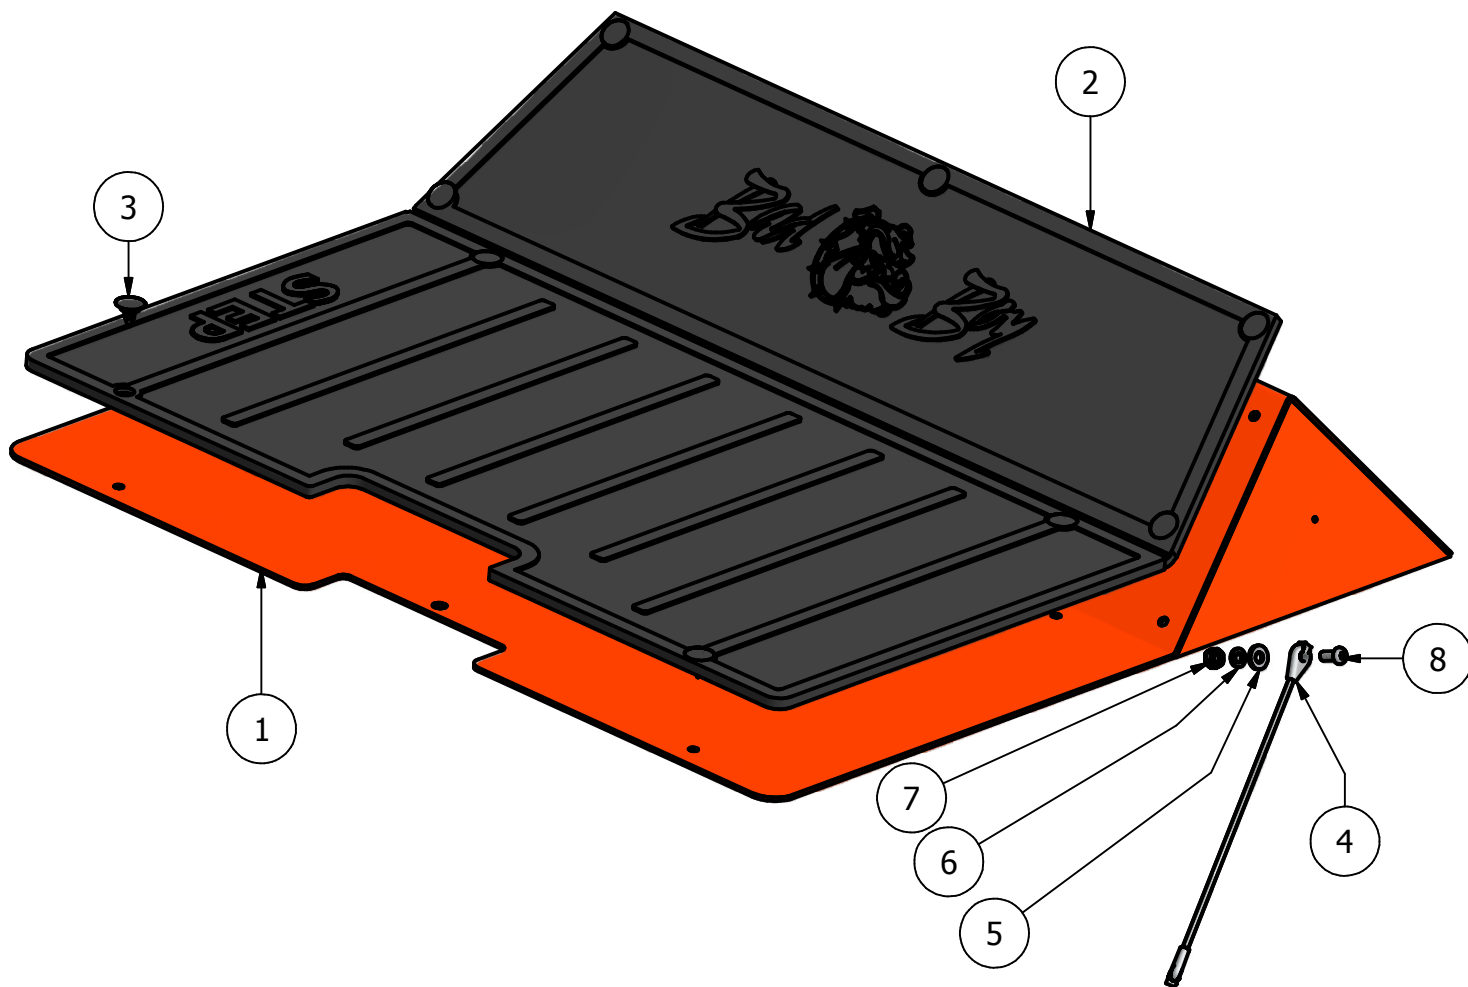

Parts List			
ITEM	QTY	PART NUMBER	DESCRIPTION
1	1	079-6000-00	2006 AOS Floor Panel
2	1	081-2007-00	AOS Floor Mat
3	9	018-1050-00	Ratchet Fastener
4	1	064-2005-00	Floor Board Cable
5	1	019-7040-00	1/4" Flat Washer
6	1	019-4008-00	1/4" Lock Washer
7	1	013-8039-00	1/4" Hex Nut
8	1	018-8064-00	1/4" x 5/8" Buttonhead Bolt