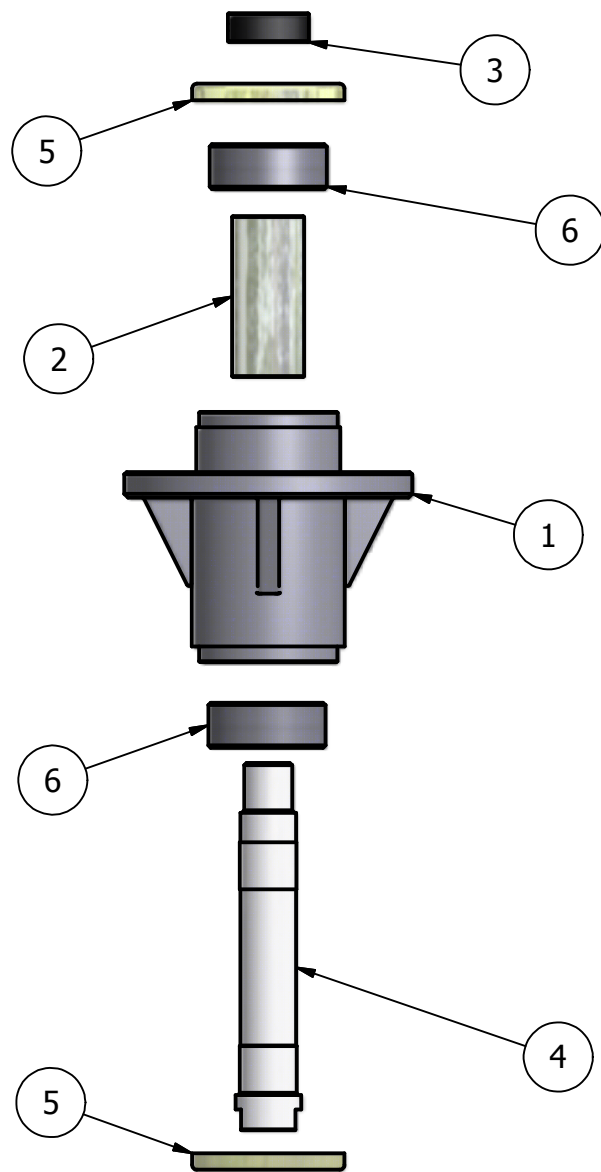

Drive Arms

Parts List			
ITEM	QTY	PART NUMBER	DESCRIPTION
1	1	031-8822-00/031-8821-00	Right Drive Arm/Left
2	2	069-4010-00	Rubber Steering Handle
3	1	027-8819-00/027-8820-00	Left Drive Arm Lever Housing/Right
4	2	087-8080-00	Damper
5	2	018-2050-00	10mm Damper Ball Stud
6	4	034-8025-00	Drive Lever Spring
7	8	019-8027-00	.515 ID Nylon Shoulder Washer
8	2	035-4800-00	Push Rod
9	4	099-6046-00	3/8"-24 Ball Joint (Female /Male)
10	4	013-8043-00	5/16" Nut
11	10	032-8024-00	.507 ID Nylon Bushing
12	4	019-5037-00	3/8" Lock Washer
13	6	019-8051-00	5/16" Lock Washer
14	2	018-8063-00	5/16" x 3/4" Hex Bolt
15	4	018-2007-00	5/16" x 1/2" Flange Bolt
16	4	019-8054-00	.505 ID Plastic Washer
17	4	013-8050-00	1/2" Flange Lock Nut
18	8	013-6051-00	3/8" Fine Thread Nut

Suspension

Parts List			
ITEM	QTY	PART NUMBER	DESCRIPTION
1	4	032-9000-00	Vibration Mount
2	2	018-2051-00	5/8" x 10" Hex Bolt (Grade 8)
3	2	013-5301-00	5/8" Nylock 1/2 Jam
4	2	013-5020-00	5/8" Nut
5	2	070-8000-00	60" Inner Suspension Cage
6	2	070-8001-00	72" Inner Suspension Cage
7	8	018-5006-00	1/2" x 1 1/2" Hex Bolt
8	8	019-5007-00	1/2" Lock Washer
9	2	024-6034-00	Grease Fitting (Drive-In)
10	4	032-5051-00	Shoulder Spacer
11	4	032-6033-00	3/4" Brass Bushing

AOS Tanks

Parts List			
ITEM	QTY	PART NUMBER	DESCRIPTION
1	1	031-2006-00	Left Fuel Tank Swing Support
2	1	067-3000-00	Left Fuel Tank with Fender
3	1	031-2011-00	Fuel Tank Support (Right)
4	1	067-3001-00	Right Fuel Tank with Fender
5	1	079-3403-00	AOS control panel (Right)
6	2	066-8076-00	Fuel Cap
7	1	083-4013-00	Tachometer
8	1	079-3402-00	Control Panel (Left)
9	1	018-1040-00	control panel stop
10	1	077-8076-00	Ignition Switch
11	1	042-9000-00	Ignition Key
12	10	018-5015-00	5/16" x 1" Hex Bolt
13	10	019-8051-00	5/16" Lock Washer
14	5	019-8054-00	.505 Nylon Spacer
15	8	018-5301-00	10mm x 32 x 1" Bolt
16	1	089-1000-00	Oil Light
17	1	056-8058-00	PTO Engager
18	1	078-8077-00	Deck Lift Joystick