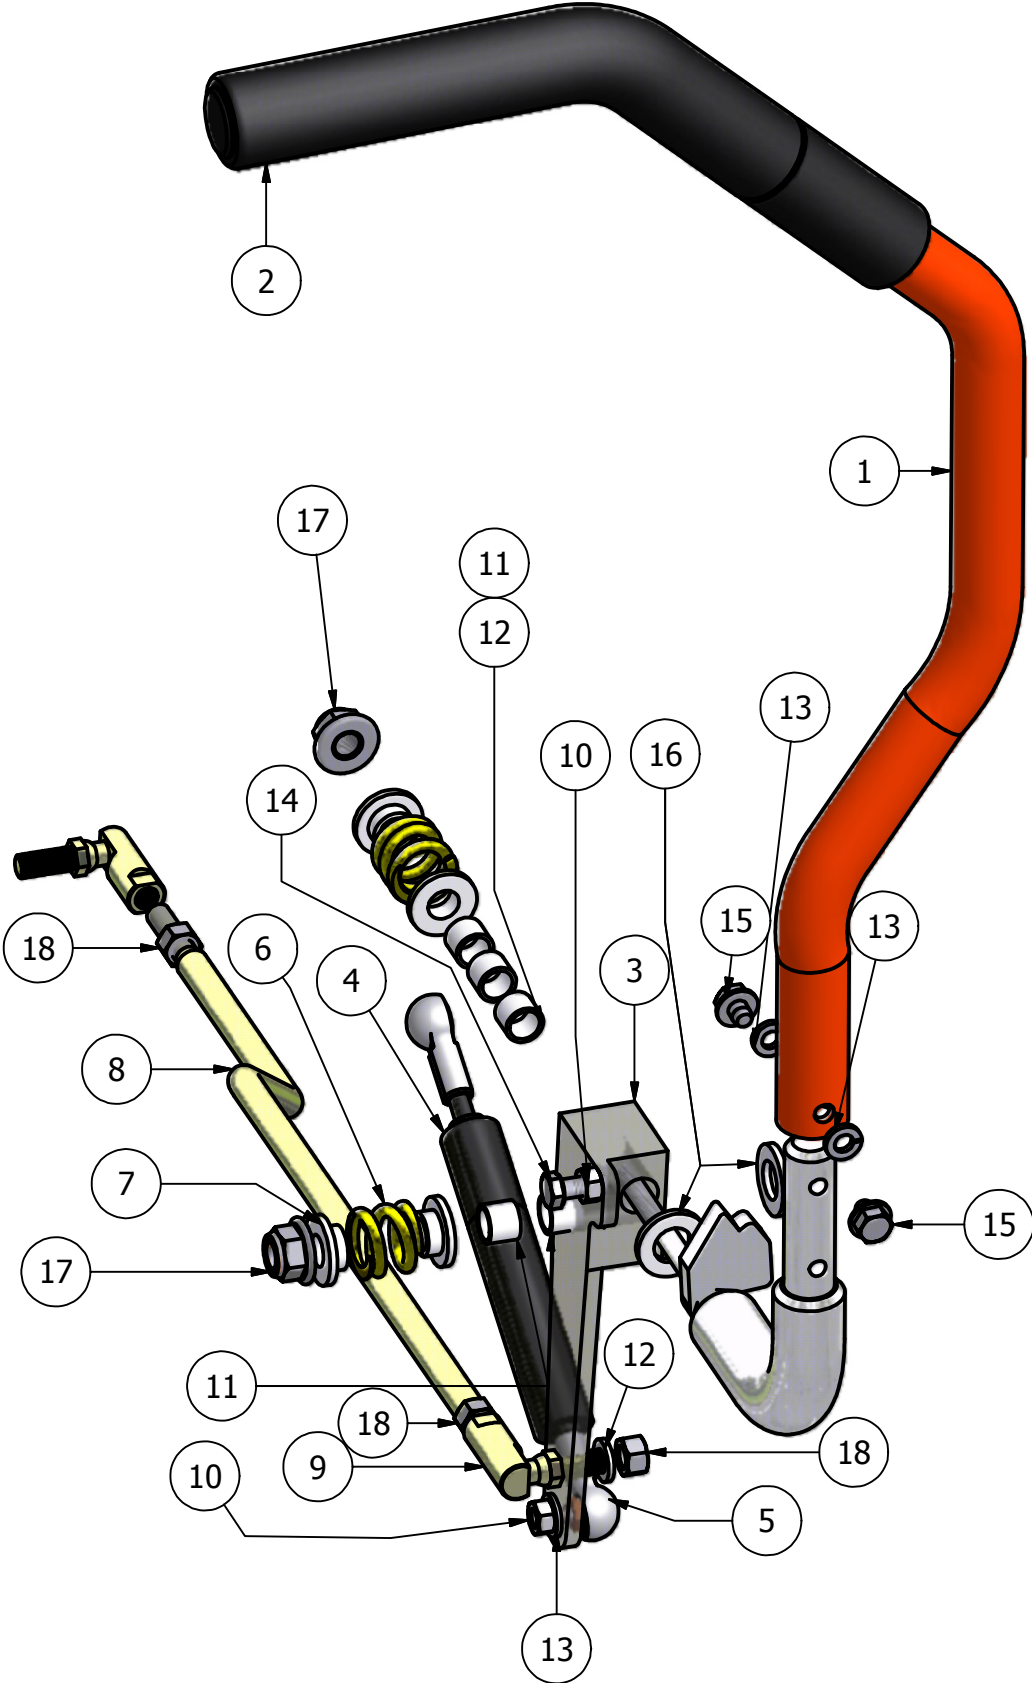

Drive Arms

Parts List			
ITEM	QTY	PART NUMBER	DESCRIPTION
1	1	031-8822-00/031-8821-00	Right Drive Arm/Left
2	2	069-4010-00	Rubber Steering Handle
3	1	027-8819-00/027-8820-00	Left Drive Arm Lever Housing/Right
4	2	087-8080-00	Damper
5	2	018-2050-00	10mm Damper Ball Stud
6	4	034-8025-00	Drive Lever Spring
7	8	019-8027-00	.515 ID Nylon Shoulder Washer
8	2	035-4800-00	Push Rod
9	4	099-6046-00	3/8"-24 Ball Joint (Female /Male)
10	4	013-8043-00	5/16" Nut
11	10	032-8024-00	.507 ID Nylon Bushing
12	4	019-5037-00	3/8" Lock Washer
13	6	019-8051-00	5/16" Lock Washer
14	2	018-8063-00	5/16" x 3/4" Hex Bolt
15	4	018-2007-00	5/16" x 1/2" Flange Bolt
16	4	019-8054-00	.505 ID Plastic Washer
17	4	013-8050-00	1/2" Flange Lock Nut
18	8	013-6051-00	3/8" Fine Thread Nut