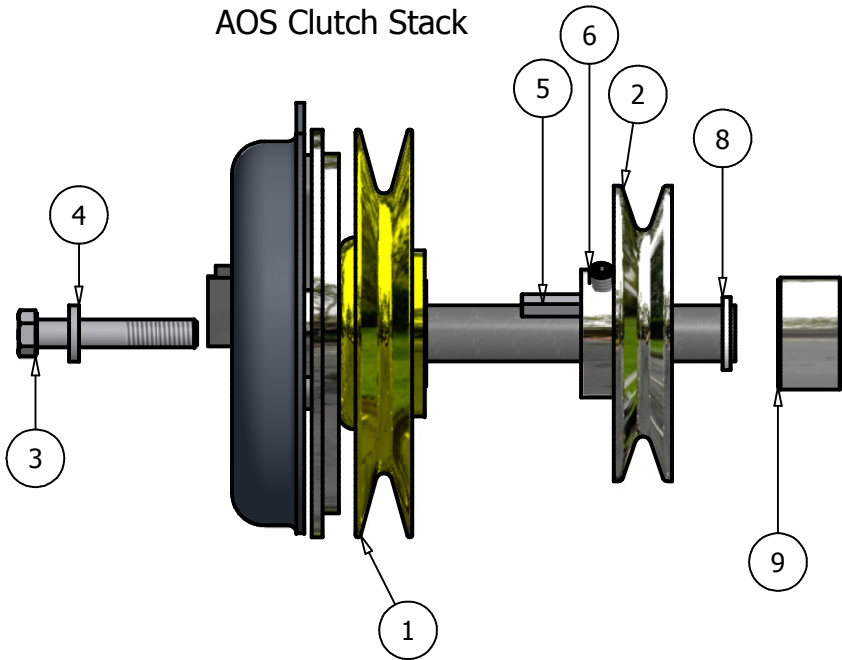

AOS Clutch Stack

35 Vanguard