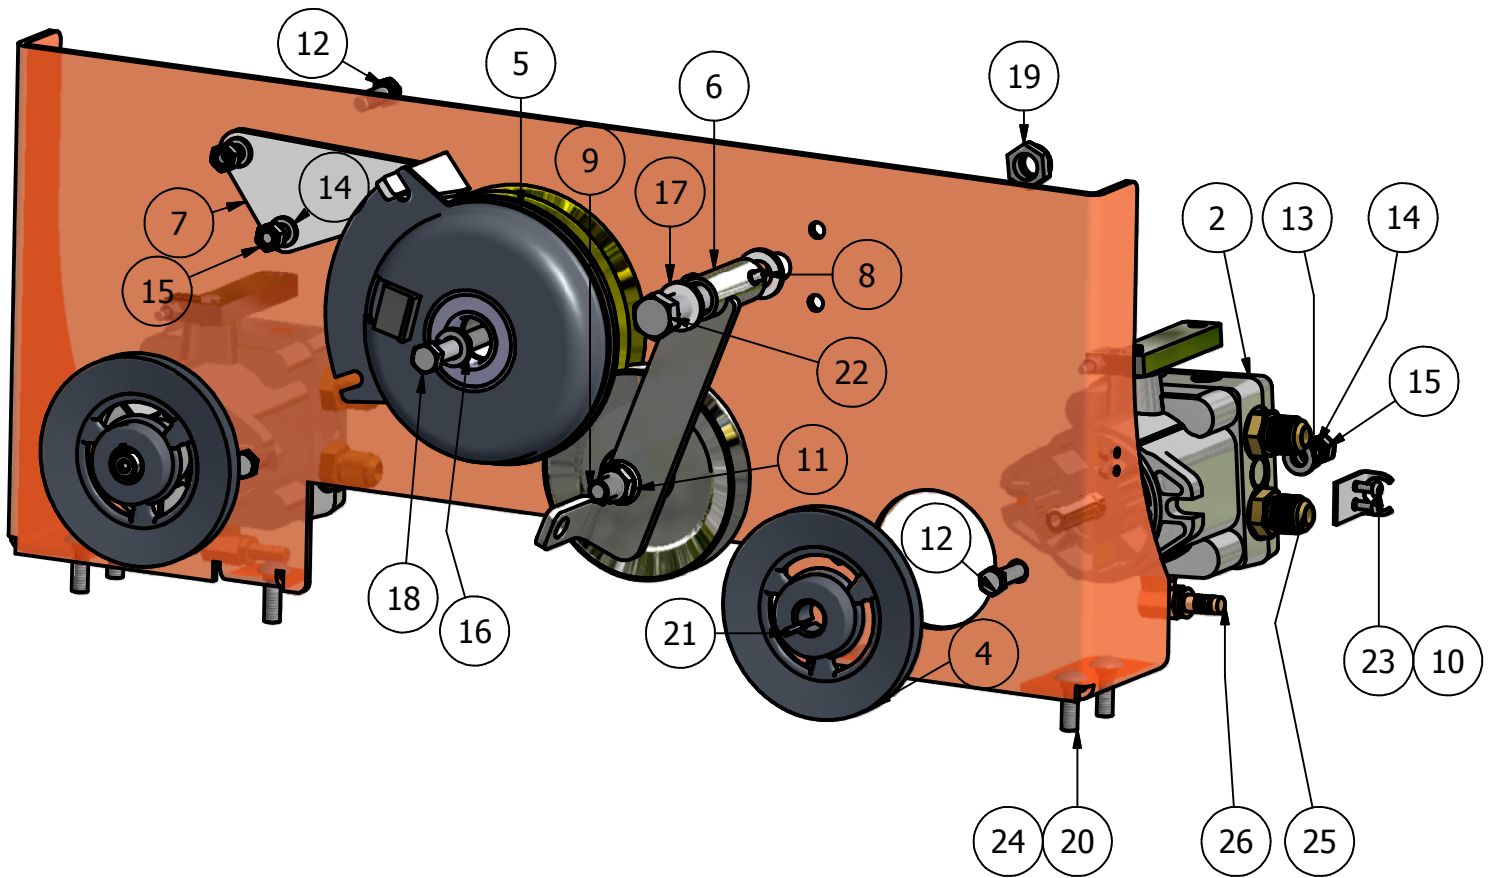

AOS Pump Plate/ Clutch Assembly

Parts List			
ITEM	QTY	PART NUMBER	DESCRIPTION
1	1	041-5048-00	Pump Belt
2	1	050-5407-00	Hydraulic Pump (Right)
3	1	050-5308-00	Hydraulic Pump (Left)
4	2	033-5011-00	5" Pump Pulley
5	1	070-5035-00	Clutch
6	1	039-5944-98	Pump Idler Bracket
7	1	057-5906-00	PTO Engager Holder
8	1	024-6034-00	Grease Fitting (Drive-IN Type)
9	1	018-6036-00	1/2" x 2 1/2" Hex Bolt
10	2	013-5019-00	1024 Nylock Nut
11	1	013-5300-00	1/2" Flange Nut
12	6	018-6012-00	3/8" x 1 1/2" Hex Bolt
13	4	019-5029-00	3/8" Flat Washer
14	6	019-5037-00	3/8" Lock Washer
15	6	013-6014-00	3/8" Nut
16	1	019-8053-00	7/16" Lock Washer
17	2	019-6017-00	.635 ID Plastic Washer
18	1	018-5300-00	7/16" x 2 1/2" Fine Thread Bolt
19	1	013-5301-00	5/8" Nylock (1/2 Jam)
20	6	018-5043-00	3/8" x 1 1/4" Carriage Bolt
21	2	042-5012-00	5mm x 1.25" Key
22	1	018-5311-00	5/8" x 4" Hex Bolt
23	2	018-8058-00	1024 x 1" Buttonhead Bolt
24	6	013-5041-00	3/8" Nylock Nut
25	4	024-7033-00	Hydraulic Fitting
26	2	024-5206-00	3/8" X 9/16"-18 ORB Male Fitting (S,A-2 P-4)