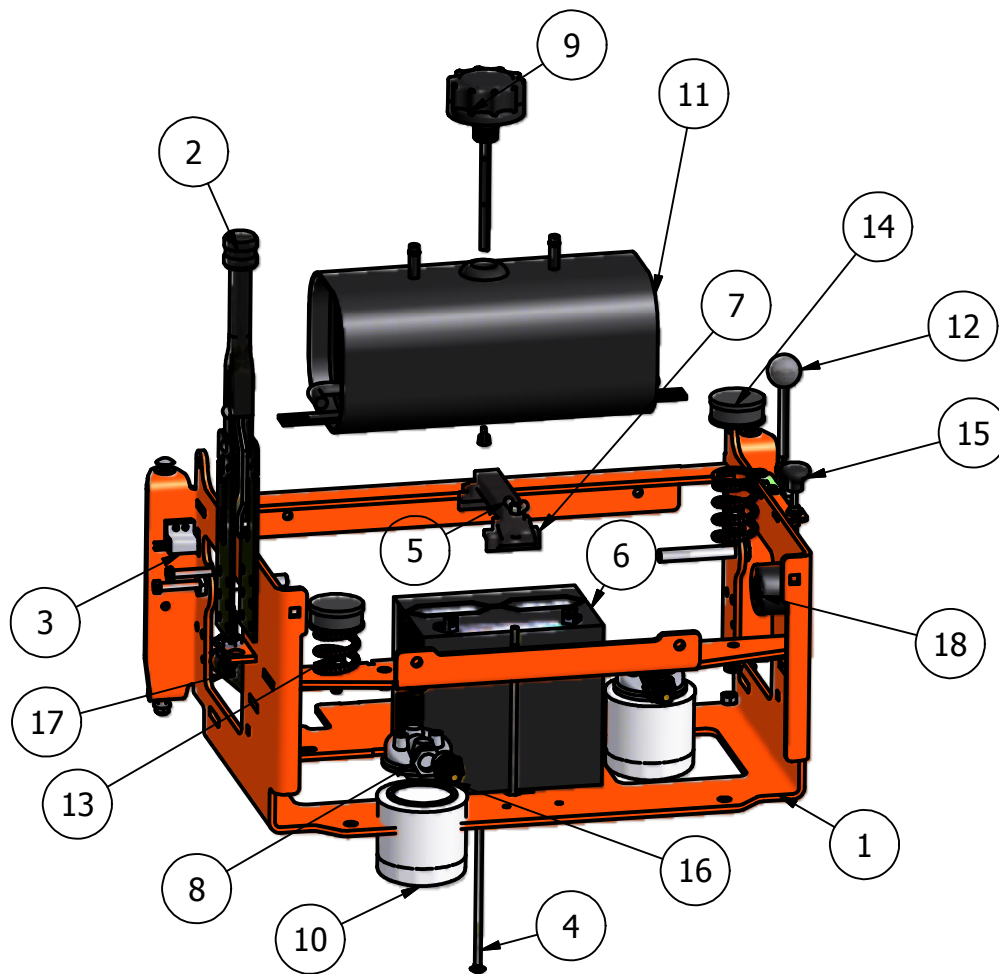

2009 Seat Frame

Parts List			
ITEM	QTY	PART NUMBER	DESCRIPTION
1	1	080-6010-00	Seat Frame
2	1	069-8054-00	Brake Lever
3	3	077-8073-00	Safety Switch
4	2	018-8051-00	8" Stove Bolt (Diesel Gets 9")
5	2	013-8051-00	1/4" Wing Nut
6	1	068-8049-00	Battery
7	1	043-8929-00	Battery Hold-Down
8	2	062-8013-00	Filter Head
9	1	066-8050-00	Hydraulic Tank Cap
10	2	063-8014-00	Hydraulic Filter
11	1	067-2009-00	Steel Hydraulic Tank
12	1	055-8017-00	Throttle (32HP Briggs 055-8021-00)
13	2	034-8045-00	Seat Spring
14	2	014-8045-00	1 1/2" Spring Cap Cover
15	1	054-8016-00	Choke (All Kohlers 054-8017-00)
16	4	024-5050-00	Filter Head Fitting
17	1	064-8055-00	Brake Cable Short (Long)
18	1	029-8059-00	Buzzer 26 & 27 HP Kawasaki