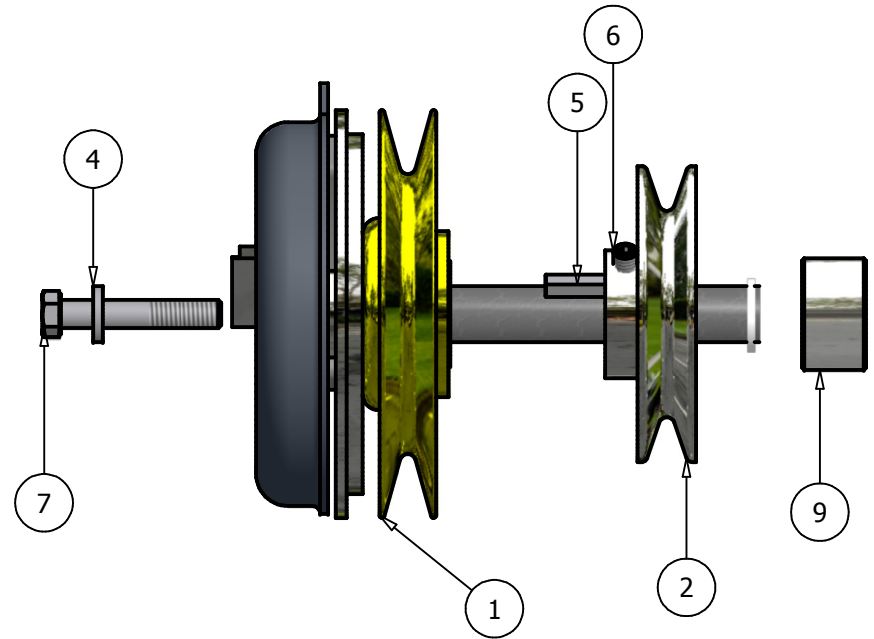

35hp Briggs

DETAIL A
SCALE 1 / 3

Parts List			
ITEM	QTY	PART NUMBER	DESCRIPTION
1	1	043-2004-00	Muffler Guard (35hp)
2	1	014-5940-00	Pump Cover (35hp)
3	1	014-5912-00	Top Pump Cover
4	6	018-8052-00	1/4" x 3/4" SS Buttonhead Bolt
5	1	019-4008-00	1/4" Lock Washer
6	1	013-8039-00	1/4" Nut
7	1	018-8057-00	1024 x 3/4" Buttonhead Bolt
8	1	052-5020-00	Cover Latch
9	2	013-5019-00	1024 Nylock Nut

AOS Pump Plate/ Clutch Assembly

Parts List			
ITEM	QTY	PART NUMBER	DESCRIPTION
1	1	041-5048-00	Pump Belt
2	1	050-5407-00	Hydraulic Pump (Right)
3	1	050-5308-00	Hydraulic Pump (Left)
4	2	033-5011-00	5" Pump Pulley
5	1	070-5035-00	Clutch
6	1	039-5944-98	Pump Idler Bracket
7	1	057-5906-00	PTO Engager Holder
8	1	024-6034-00	Grease Fitting (Drive-IN Type)
9	1	018-6036-00	1/2" x 2 1/2" Hex Bolt
10	2	013-5019-00	1024 Nylock Nut
11	1	013-5300-00	1/2" Flange Nut
12	6	018-6012-00	3/8" x 1 1/2" Hex Bolt
13	4	019-5029-00	3/8" Flat Washer
14	6	019-5037-00	3/8" Lock Washer
15	6	013-6014-00	3/8" Nut
16	1	019-8053-00	7/16" Lock Washer
17	2	019-6017-00	.635 ID Plastic Washer
18	1	018-5300-00	7/16" x 2 1/2" Fine Thread Bolt
19	1	013-5301-00	5/8" Nylock (1/2 Jam)
20	6	018-5043-00	3/8" x 1 1/4" Carriage Bolt
21	2	042-5012-00	5mm x 1.25" Key
22	1	018-5311-00	5/8" x 4" Hex Bolt
23	2	018-8058-00	1024 x 1" Buttonhead Bolt
24	6	013-5041-00	3/8" Nylock Nut
25	4	024-7033-00	Hydraulic Fitting
26	2	024-5206-00	3/8" X 9/16"-18 ORB Male Fitting (S,A-2 P-4)

AOS Clutch Stack

35 Vanguard

27 Kawasaki

Clutch Assembly		
ITEM	PART NUMBER	DESCRIPTION
1	070-1000-00	Clutch Assembly
2	033-5034-00	4 3/4" Motor Pulley
3	018-5300-00	7/16" x 2 1/2" Fine Thread Bolt
4	019-8053-00	7/16" Lock Washer
5	042-6030-00	1/4" x 1" Key
6	030-6029-00	3/8" Set Screw
7	018-5028-00	10mm x 552 Bolt
8	019-6029-00	1 1/8" Flat Spacer
9	025-5032-00	1 1/8" collar spacer