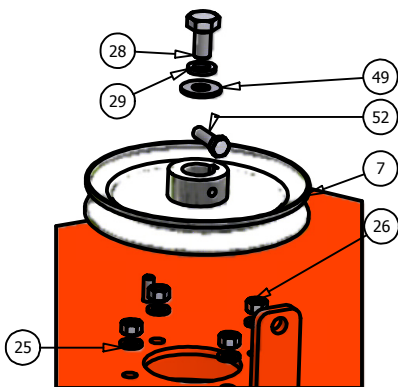

72" Deck

DETAIL D

DETAIL E

DETAIL A

DETAIL C

Parts List			
ITEM	QTY	PART NUMBER	DESCRIPTION
1	1	041-2375-00	72" Deck Belt
2	1	060-7205-00	72" Deck
3	3	038-7230-00	72" Fusion Blade
4	3	037-8000-00	Spindle
5	2	014-7204-00	Pulley Guard
6	1	034-2009-00	Deck Idler Spring
7	3	033-7203-00	7" Deck Pulley
8	2	033-6001-00	4 3/4" Idler Pulley
9	2	031-6028-00	Deck Support Arm (Right)
10	2	031-6027-00	Deck Support Arm(Left)
11	2	033-5001-00	5 3/4" Flat Idler Pulley
12	1	039-6936-00	Deck Idler Arm
13	2	048-6056-00	Turnbuckle
14	2	046-6044-00	Female Yoke
15	2	046-6048-00	Male Yoke
16	2	047-6047-00	3" Chain
17	4	045-6043-00	5 /16" Knob
18	6	022-5234-00	Anti-Scalp Roller
19	1	018-5311-00	5/8" x 4" Hex Bolt
20	2	019-6017-00	.635 ID Plastic Washer
21	1	024-6034-00	Grease Fitting (Drive-in Type)
22	2	032-6033-00	5/8" ID x 1 1/8" Brass Bushing
23	2	018-6036-00	1/2" x 2 1/2" Hex Bolt
24	5	018-6012-00	3/8" x 1 1/4" Hex Bolt
25	13	019-5037-00	3/8" Lock Washer
26	17	013-6014-00	3/8" Hex Nut
27	18	018-5040-00	3/8" x 1 1/4" Hex Bolt
28	3	018-6019-00	1/2" x 1 1/2" Fine Thread Bolt
29	3	019-5007-00	1/2" Lock Washer
30	3	018-6021-00	5/8" x 1 1/2" Fine Thread Bolt
31	3	019-4807-00	5/8" Lock Washer
32	2	025-5338-00	1 1/2" Pulley Spacer
33	1	025-5339-00	1 3/4" Pulley Spacer
34	1	018-6054-00	1/2" x 3 1/2" Bolt
35	6	013-5300-00	1/2" Flange Nut
36	6	018-5015-00	5/16" x 1" Hex Bolt
37	6	018-5019-00	1/2" x 4" Bolt
38	2	013-6058-00	3/4" Left Handed Nut
39	4	018-6059-00	5/8" x 2 1/2" Hex Bolt
40	5	013-7021-00	5/8" STD NC Nylock Nut
41	2	013-6051-00	3/8" Fine Threaded Jam Nut
42	2	019-5029-00	3/8" Flat Washer
43	3	018-5250-00	3/8" x 3/4" Hex Bolt
44	2	019-6042-00	.360 ID Plastic Washer
45	14	013-8047-00	5/16" Nylock Nut
46	4	019-5010-00	1/2" Brass Washer
47	2	018-7050-00	1/2" x 4 1/2" Bolt
48	3	019-6020-00	1/2" Cupped Washer
49	14	013-8050-00	1/2" Flange Lock Nut
50	1	025-5337-00	1 1/4" Pulley Spacer
51	3	030-6029-00	3/8" Hex Bolt
52	1	039-4880-00	2007 Hanger Plate
53	1	210-6005-00	Rubber Side Discharge
54	5	018-5020-00	5/16" x 1 1/2" Carriage Bolt
55	5	013-8049-00	5/16" Nylock Flange Nut
56	1	039-4881-00	2007 Lower Hanger Plate
57	1	018-7016-00	1/2" x 3" Bolt