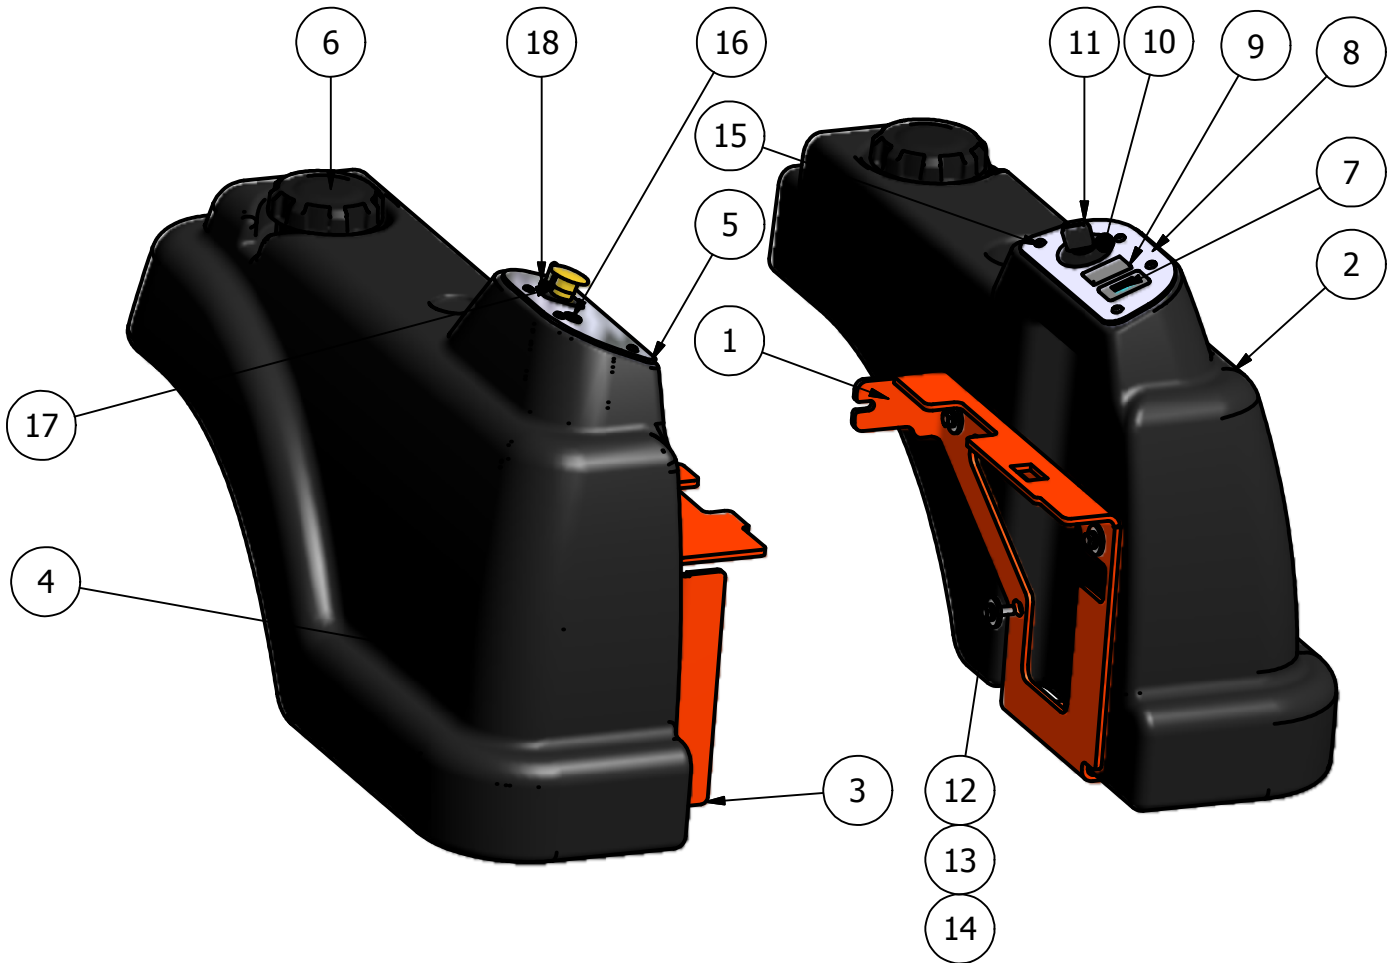

AOS Tanks

Parts List			
ITEM	QTY	PART NUMBER	DESCRIPTION
1	1	031-2006-00	Left Fuel Tank Swing Support
2	1	067-3000-00	Left Fuel Tank with Fender
3	1	031-2011-00	Fuel Tank Support (Right)
4	1	067-3001-00	Right Fuel Tank with Fender
5	1	079-3403-00	AOS control panel (Right)
6	2	066-8076-00	Fuel Cap
7	1	083-4013-00	Tachometer
8	1	079-3402-00	Control Panel (Left)
9	1	018-1040-00	control panel stop
10	1	077-8076-00	Ignition Switch
11	1	042-9000-00	Ignition Key
12	10	018-5015-00	5/16" x 1" Hex Bolt
13	10	019-8051-00	5/16" Lock Washer
14	5	019-8054-00	.505 Nylon Spacer
15	8	018-5301-00	10mm x 32 x 1" Bolt
16	1	089-1000-00	Oil Light
17	1	056-8058-00	PTO Engager
18	1	078-8077-00	Deck Lift Joystick