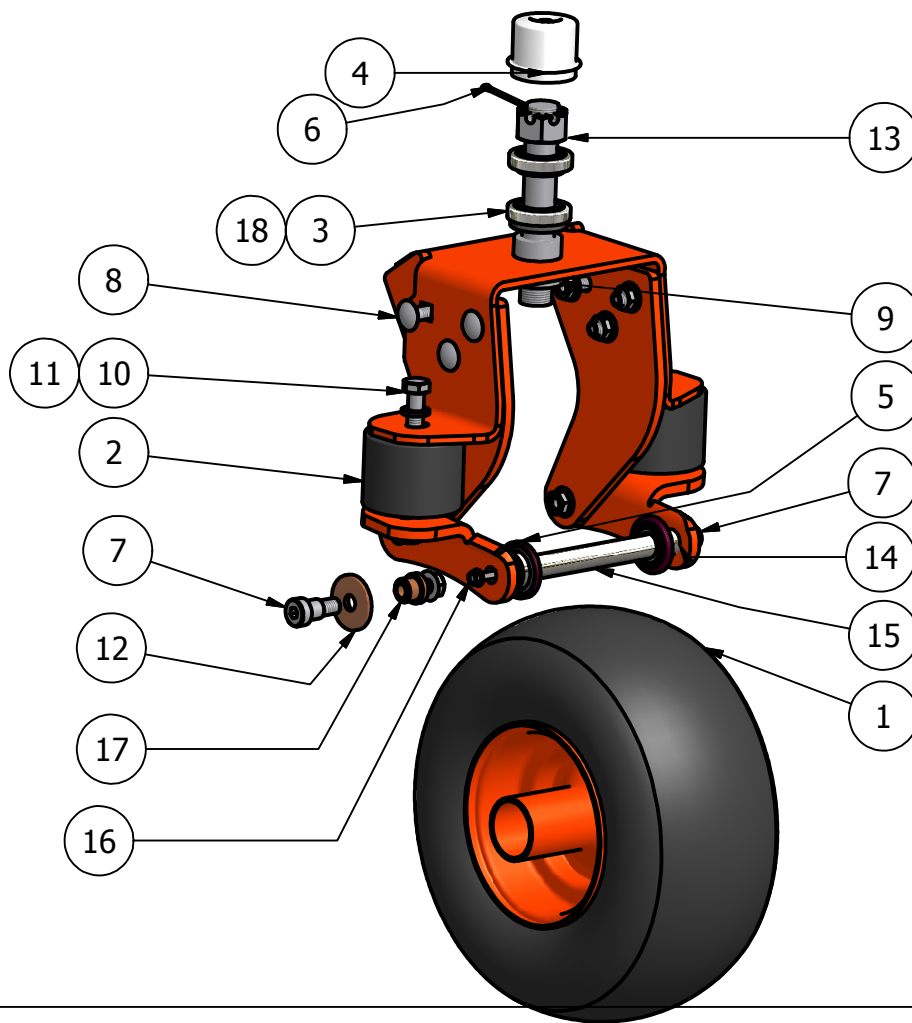

2009 Seat Frame

Parts List			
ITEM	QTY	PART NUMBER	DESCRIPTION
1	1	080-6010-00	Seat Frame
2	1	069-8054-00	Brake Lever
3	3	077-8073-00	Safety Switch
4	2	018-8051-00	8" Stove Bolt (Diesel Gets 9")
5	2	013-8051-00	1/4" Wing Nut
6	1	068-8049-00	Battery
7	1	043-8929-00	Battery Hold-Down
8	2	062-8013-00	Filter Head
9	1	066-8050-00	Hydraulic Tank Cap
10	2	063-8014-00	Hydraulic Filter
11	1	067-2009-00	Steel Hydraulic Tank
12	1	055-8017-00	Throttle (32HP Briggs 055-8021-00)
13	2	034-8045-00	Seat Spring
14	2	014-8045-00	1 1/2" Spring Cap Cover
15	1	054-8016-00	Choke (All Kohlers 054-8017-00)
16	4	024-5050-00	Filter Head Fitting
17	1	064-8055-00	Brake Cable Short (Long)
18	1	029-8059-00	Buzzer 26 & 27 HP Kawasaki

Drive Arms

Parts List			
ITEM	QTY	PART NUMBER	DESCRIPTION
1	1	031-8822-00/031-8821-00	Right Drive Arm/Left
2	2	069-4010-00	Rubber Steering Handle
3	1	027-8819-00/027-8820-00	Left Drive Arm Lever Housing/Right
4	2	087-8080-00	Damper
5	2	018-2050-00	10mm Damper Ball Stud
6	4	034-8025-00	Drive Lever Spring
7	8	019-8027-00	.515 ID Nylon Shoulder Washer
8	2	035-4800-00	Push Rod
9	4	099-6046-00	3/8"-24 Ball Joint (Female /Male)
10	4	013-8043-00	5/16" Nut
11	10	032-8024-00	.507 ID Nylon Bushing
12	4	019-5037-00	3/8" Lock Washer
13	6	019-8051-00	5/16" Lock Washer
14	2	018-8063-00	5/16" x 3/4" Hex Bolt
15	4	018-2007-00	5/16" x 1/2" Flange Bolt
16	4	019-8054-00	.505 ID Plastic Washer
17	4	013-8050-00	1/2" Flange Lock Nut
18	8	013-6051-00	3/8" Fine Thread Nut