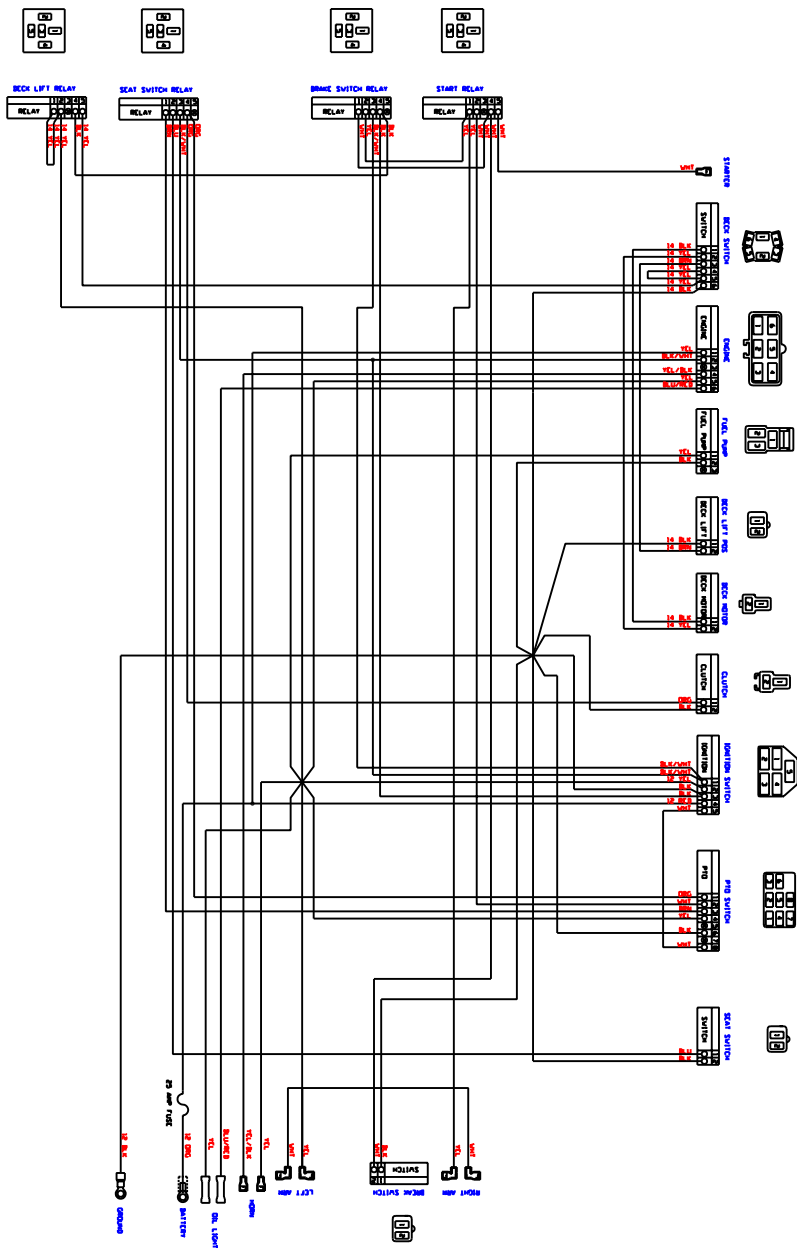

Parts List			
ITEM	QTY	PART NUMBER	DESCRIPTION
1	1	041-2375-00	72" Deck Belt
2	1	060-7205-00	72" Deck
3	3	038-7230-00	72" Fusion Blade
4	3	037-8000-00	Spindle
5	2	014-7204-00	Pulley Guard
6	1	034-2009-00	Deck Idler Spring
7	3	033-7203-00	7" Deck Pulley
8	2	033-6001-00	4 3/4" Idler Pulley
9	2	031-6028-00	Deck Support Arm (Right)
10	2	031-6027-00	Deck Support Arm(Left)
11	2	033-5001-00	5 3/4" Flat Idler Pulley
12	1	039-6936-00	Deck Idler Arm
13	2	048-6056-00	Turnbuckle
14	2	046-6044-00	Female Yoke
15	2	046-6048-00	Male Yoke
16	2	047-6047-00	3" Chain
17	4	045-6043-00	5 /16" Knob
18	6	022-5234-00	Anti-Scalp Roller
19	1	018-5311-00	5/8" x 4" Hex Bolt
20	2	019-6017-00	.635 ID Plastic Washer
21	1	024-6034-00	Grease Fitting (Drive-in Type)
22	2	032-6033-00	5/8" ID x 1 1/8" Brass Bushing
23	2	018-6036-00	1/2" x 2 1/2" Hex Bolt
24	5	018-6012-00	3/8" x 1 1/4" Hex Bolt
25	13	019-5037-00	3/8" Lock Washer
26	17	013-6014-00	3/8" Hex Nut
27	18	018-5040-00	3/8" x 1 1/4" Hex Bolt
28	3	018-6019-00	1/2" x 1 1/2" Fine Thread Bolt
29	3	019-5007-00	1/2" Lock Washer
30	3	018-6021-00	5/8" x 1 1/2" Fine Thread Bolt
31	3	019-4807-00	5/8" Lock Washer
32	2	025-5338-00	1 1/2" Pulley Spacer
33	1	025-5339-00	1 3/4" Pulley Spacer
34	1	018-6054-00	1/2" x 3 1/2" Bolt
35	6	013-5300-00	1/2" Flange Nut
36	6	018-5015-00	5/16" x 1" Hex Bolt
37	6	018-5019-00	1/2" x 4" Bolt
38	2	013-6058-00	3/4" Left Handed Nut
39	4	018-6059-00	5/8" x 2 1/2" Hex Bolt
40	5	013-7021-00	5/8" STD NC Nylock Nut
41	2	013-6051-00	3/8" Fine Threaded Jam Nut
42	2	019-5029-00	3/8" Flat Washer
43	3	018-5250-00	3/8" x 3/4" Hex Bolt
44	2	019-6042-00	.360 ID Plastic Washer
45	14	013-8047-00	5/16" Nylock Nut
46	4	019-5010-00	1/2" Brass Washer
47	2	018-7050-00	1/2" x 4 1/2" Bolt
48	3	019-6020-00	1/2" Cupped Washer
49	14	013-8050-00	1/2" Flange Lock Nut
50	1	025-5337-00	1 1/4" Pulley Spacer
51	3	030-6029-00	3/8" Hex Bolt
52	1	039-4880-00	2007 Hanger Plate
53	1	210-6005-00	Rubber Side Discharge
54	5	018-5020-00	5/16" x 1 1/2" Carriage Bolt
55	5	013-8049-00	5/16" Nylock Flange Nut
56	1	039-4881-00	2007 Lower Hanger Plate
57	1	018-7016-00	1/2" x 3" Bolt

ALL WIRTS MUST BE WIRTS OR IDENTICAL.

ELECTREX, INC.
AUTOMOBILE, INC.
CUSTOMER: _____
ORDER P/N: _____
DATE P/N: _____
DRAWN BY: _____
DATE: _____