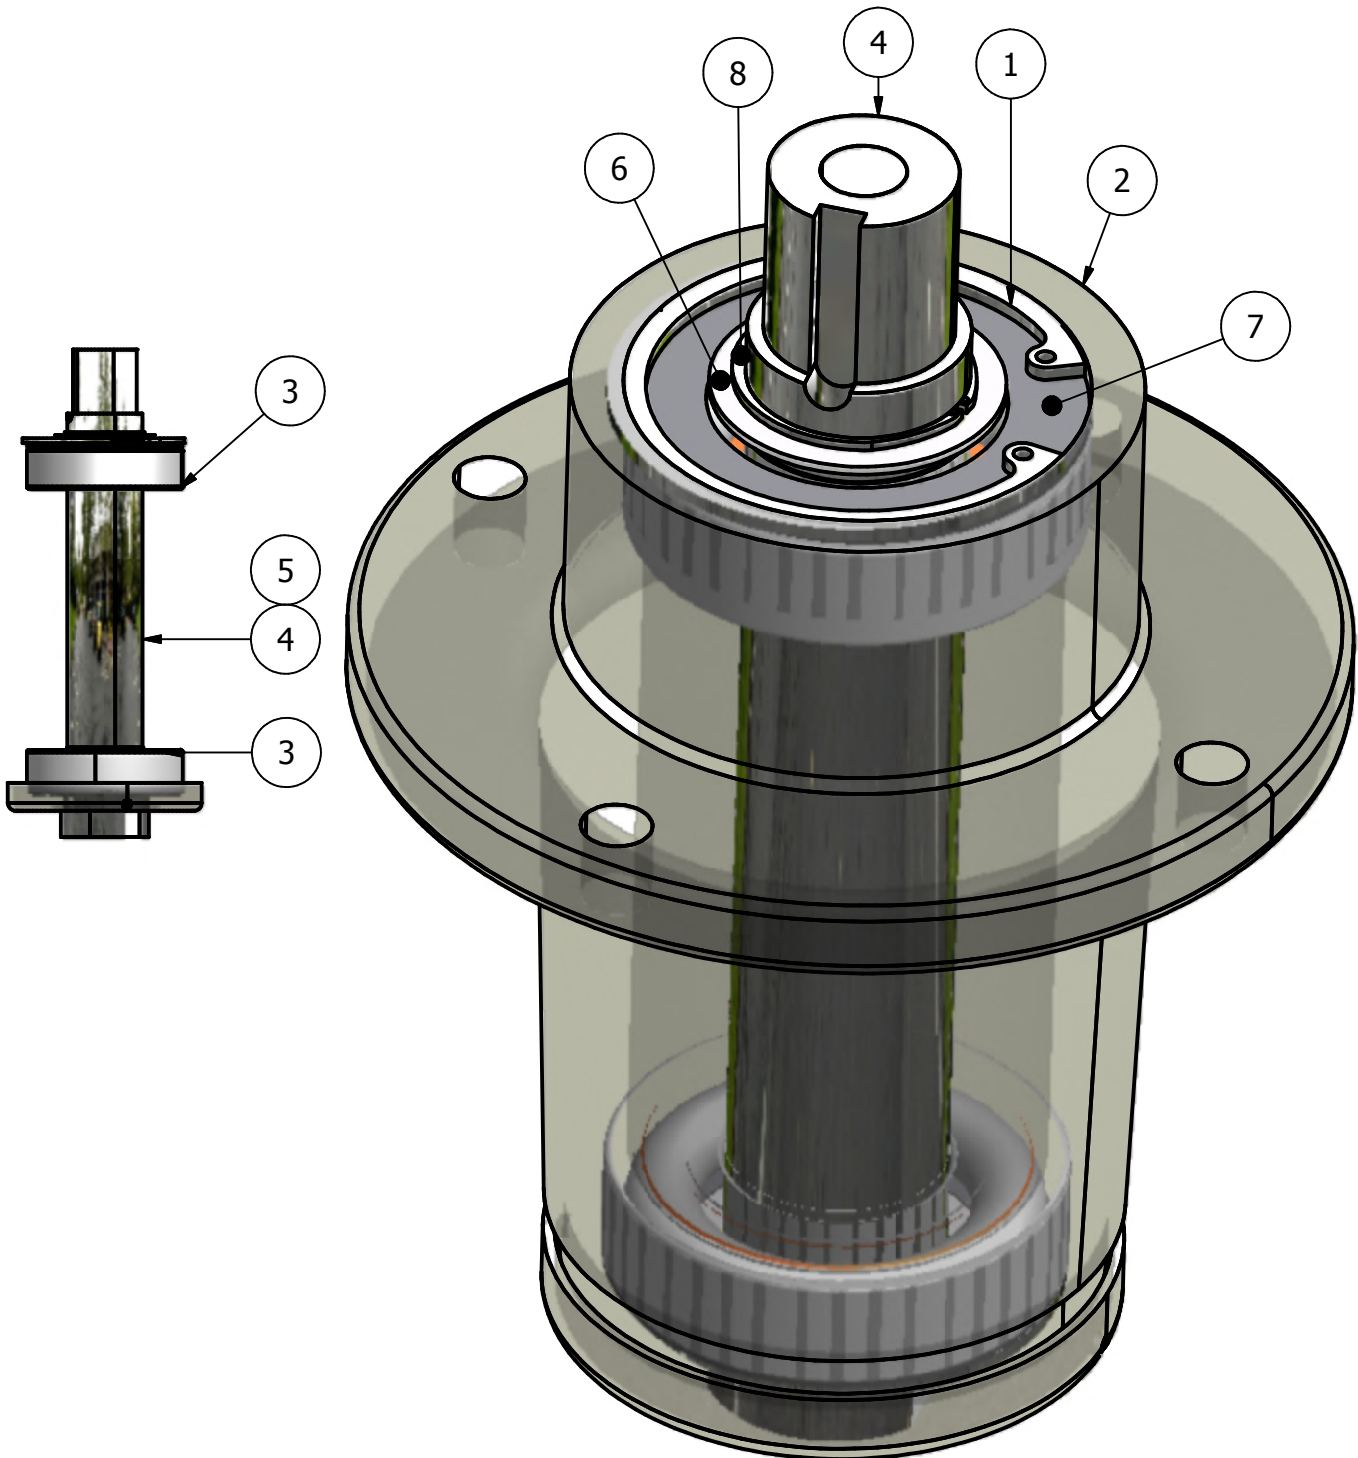

Parts List			
ITEM	QTY	PART NUMBER	DESCRIPTION
1	2	037-6009-00	Bearing Retainer Ring
2	1	037-6017-00	Spindle Housing
3	2	037-6023-00	Bearing
4	1	037-6019-00	Short Shaft
5	1	037-6018-00	Long Shaft
6	2	037-6021-00	Small Bearing Spacer
7	2	037-6020-00	Large Bearing Spacer
8	1	037-6022-00	Shaft Retainer Ring