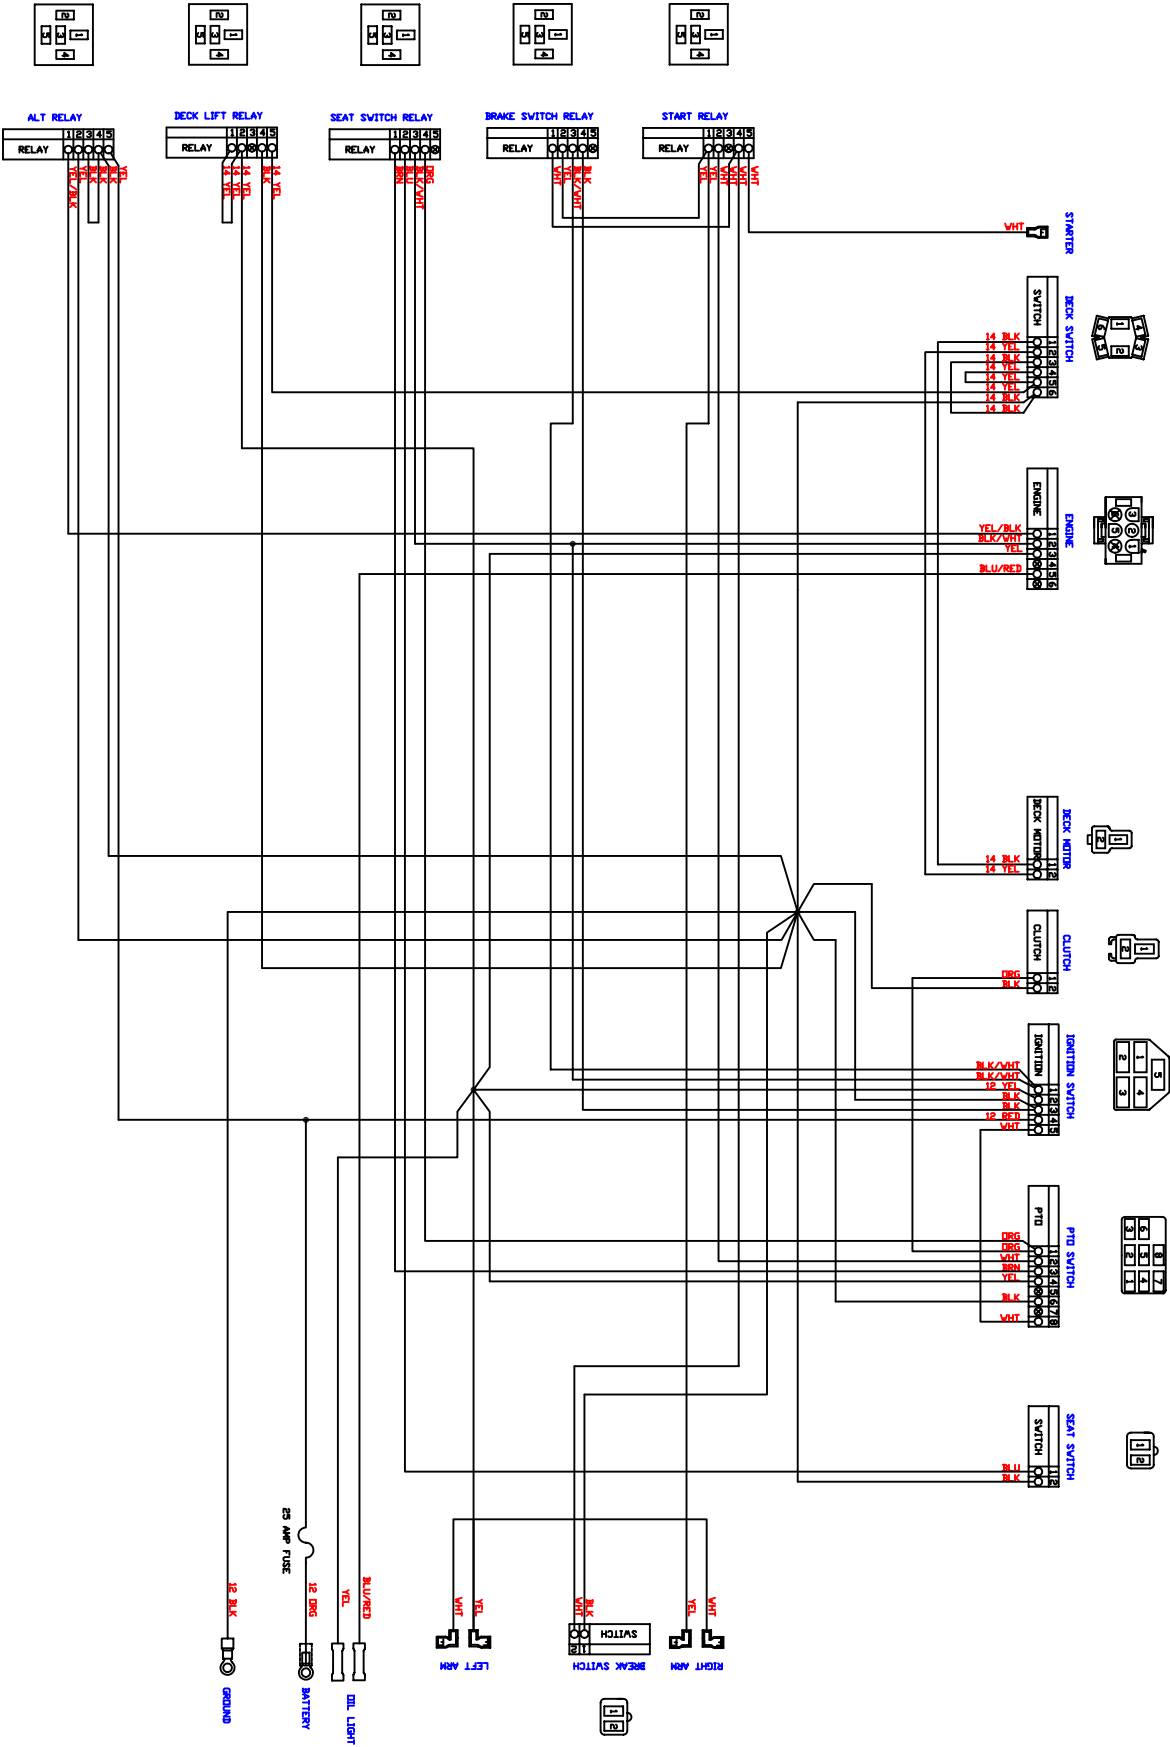

ALL VIEWS 1604 UNLESS NOTED OTHERWISE.

ELECTREX, INC.
HUTCHINSON, KS

CUSTOMER: BAID BOY
THEIR P/N: 086-2050-00
DWG TITLE: SCHEMATIC
OUR P/N: 9198028SCHEMATIC

REV. 1
DATE: 9/28/05

THIS DRAWING AND THE INFORMATION IT CONTAINS ARE THE PROPERTY OF ELECTREX, INC. AND MAY BE USED BY OTHERS ONLY AS AUTHORIZED BY US.