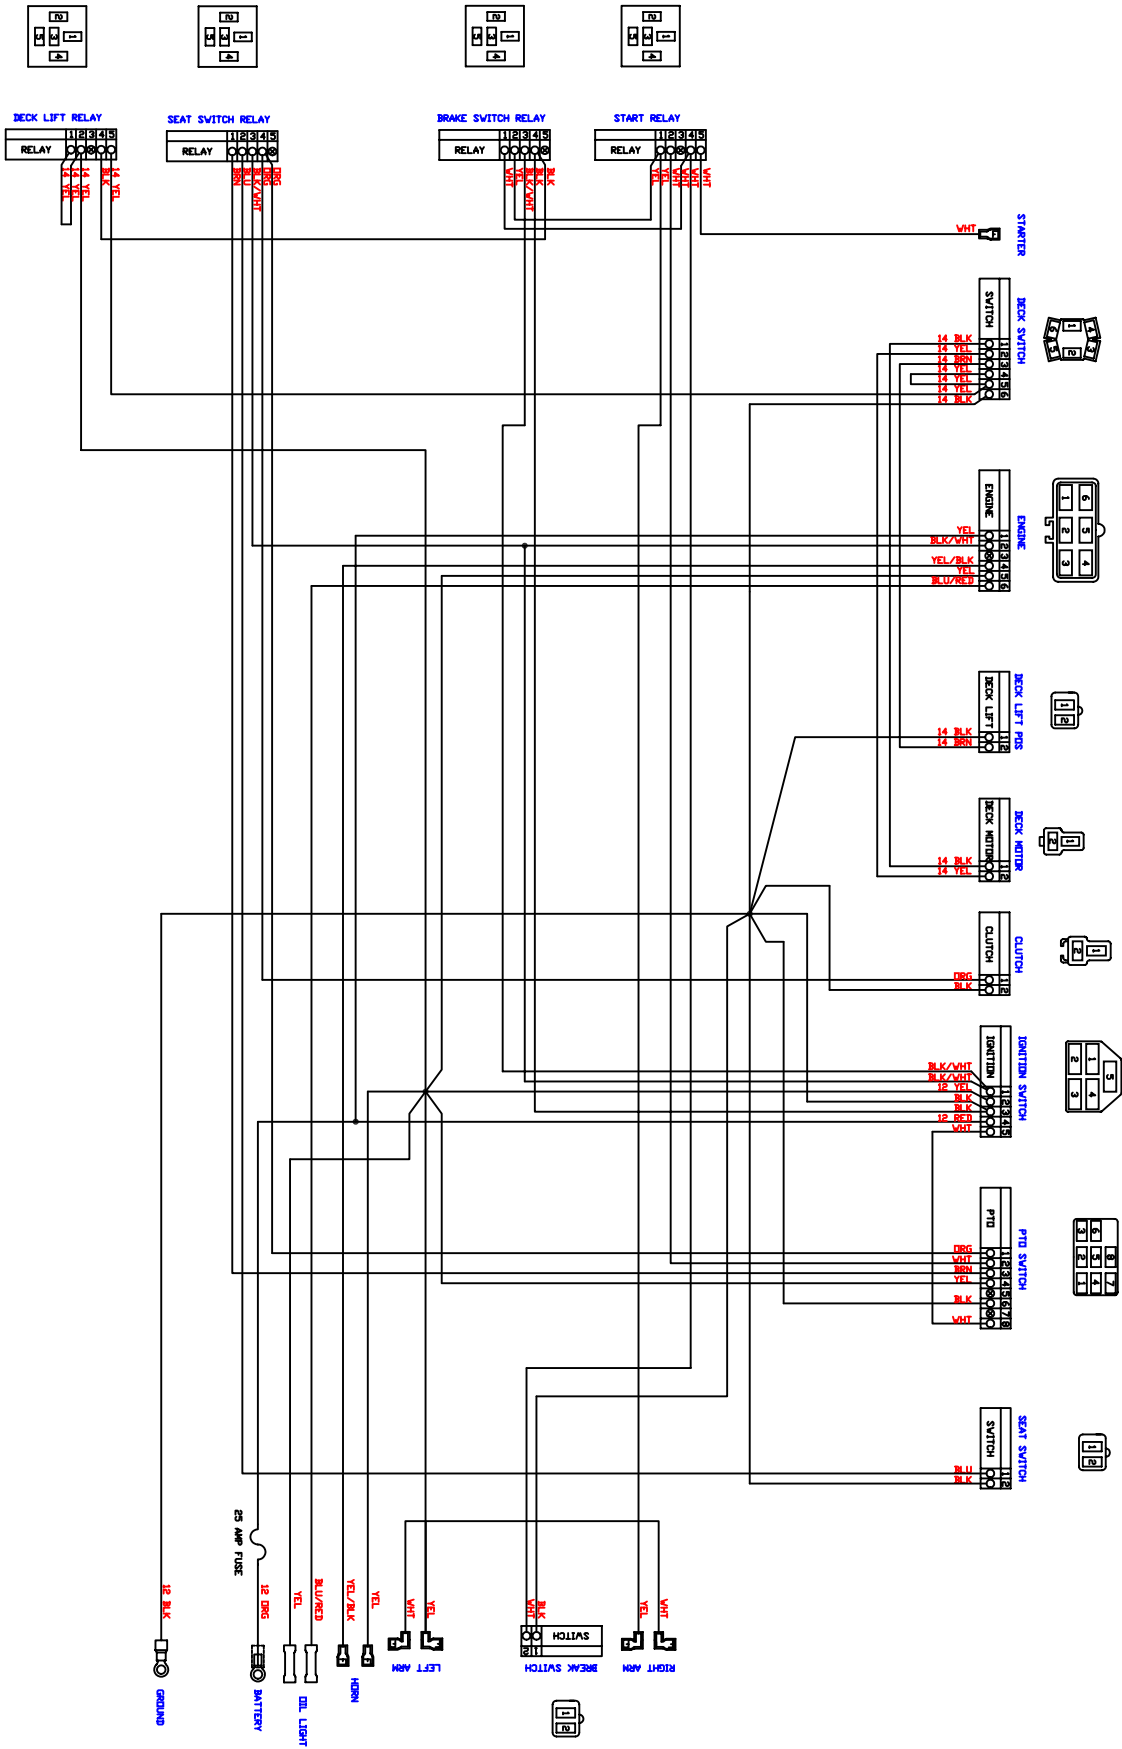

72" Deck			
ITEM	QTY	PART NUMBER	DESCRIPTION
1	1	041-1890-00	72" Deck Belt-B189
2	1	060-7205-00	72" Deck
3	3	038-7230-00	72" Fusion Blade
4	3	037-6015-00	Spindle
5	2	014-7204-00	Pulley Guard
6	1	034-9035-00	Deck Idler Spring
7	3	033-7203-00	7" Deck Pulley
8	2	033-6001-00	4 3/4" Idler Pulley
9	2	031-6028-00	Deck Support Arm(Right
10	2	31-6027-00	Deck Support Arm (Left)
11	2	033-5001-00	5 3/4" Flat Idler Pulley
12	1	039-6936-00	Deck Idler Arm
13	2	048-6056-00	Turnbuckle
14	2	046-6044-00	Female Yoke
15	2	046-6048-00	Male Yoke
16	2	047-6047-00	3" Chain
17	4	045-6043-00	5/16" Knob
18	6	022-5234-00	Anti-Scalp Rollers
19	1	018-5311-00	5/8" x 4" Hex Bolt
20	2	019-6017-00	.635 ID Plastic Washer
21	1	024-6034-00	Grease Fitting (Drive-In Type
22	2	032-6033-00	5/8" ID x 1 1/8" Brass Bushing
23	2	018-6036-00	1/2" x 2 1/2" Hex Bolt
24	5	018-6012-00	3/8" x 1 1/4" Hex Bolt
25	13	019-5037-00	3/8" Lock Washer
26	17	013-6014-00	3/8" Hex Nut
27	18	018-5040-00	3/8" x 1 1/4" Hex Bolt
28	3	018-6019-00	1/2" x 1 1/2" Fine Thread Bolt
29	3	019-5007-00	1/2" Lock Washer
30	3	018-6021-00	5/8" x 1.5" Fine Threaded Bolt
31	3	019-4807-00	5/8" Lock Washer
32	2	025-5338-00	1 1/2" Pulley Spacer
33	1	025-5339-00	1 3/4" Pulley Spacer
34	1	018-6054-00	1/2" x 3 1/2" Bolt
35	6	013-5300-00	1/2" Flange Nut
36	6	018-5015-00	5/16" x 1" Hex Bolt
37	6	018-5019-00	1/2" x 4" Bolt (Grade 8)
38	2	013-6058-00	3/4" Left Handed Nut
39	4	018-6059-00	5/8" x 2 1/2" Hex Bolt
40	4	013-7021-00	5/8" Nylock Nut
41	2	013-6051-00	3/8" Fine Threaded Jam Nut
42	12	013-5041-00	3/8 Nylock Nut
43	2	019-5029-00	3/8" Flat Washer
44	3	018-5250-00	3/8" x 3/4" Hex Bolt
45	2	019-6042-00	.360 ID Plastic Washer
46	2	013-8047-00	5/16" Nylock Nut
47	4	019-5010-00	1/2" Brass Washer
48	2	018-7050-00	1/2" x 4 1/2" Bolt
49	3	019-6020-00	1/2" Cupped Washer
50	14	013-8050-00	1/2" Flange Lock Nut
51	1	025-5337-00	1 1/4" Pulley Spacer
52	3	030-6029-00	3/8" Set Screw
53	1	039-4880-00	2007 Hanger Plate
54	1	210-6005-00	Rubber Side Discharge
55	5	018-5020-00	5/16" x 1 1/2" Carriage Bolt
56	5	013-8049-00	5/16" Nylock Flange Nut
57	1	039-4881-00	2007 Lower Hanger Plate

ALL WIRES 16GA UNLESS NOTED OTHERWISE.

ELECTREX, INC.
HUTCHINSON, KS
CUSTOMER: BAID BIV
THEIR P/N: 086-2010-00
DWG TITLE: SCHEMATIC
OUR P/N: 919806SCHEMATIC
REVISION: C
DRAWN BY: AMD DATE: 9/28/05