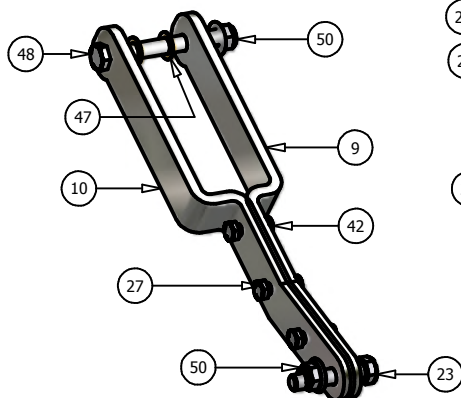

# 72" Deck

DETAIL B

DETAIL D

DETAIL E

DETAIL A

DETAIL C

72" Deck			
ITEM	QTY	PART NUMBER	DESCRIPTION
1	1	041-1890-00	72" Deck Belt-B189
2	1	060-7205-00	72" Deck
3	3	038-7230-00	72" Fusion Blade
4	3	037-6015-00	Spindle
5	2	014-7204-00	Pulley Guard
6	1	034-9035-00	Deck Idler Spring
7	3	033-7203-00	7" Deck Pulley
8	2	033-6001-00	4 3/4" Idler Pulley
9	2	031-6028-00	Deck Support Arm(Right
10	2	31-6027-00	Deck Support Arm (Left)
11	2	033-5001-00	5 3/4" Flat Idler Pulley
12	1	039-6936-00	Deck Idler Arm
13	2	048-6056-00	Turnbuckle
14	2	046-6044-00	Female Yoke
15	2	046-6048-00	Male Yoke
16	2	047-6047-00	3" Chain
17	4	045-6043-00	5/16" Knob
18	6	022-5234-00	Anti-Scalp Rollers
19	1	018-5311-00	5/8" x 4" Hex Bolt
20	2	019-6017-00	.635 ID Plastic Washer
21	1	024-6034-00	Grease Fitting (Drive-In Type
22	2	032-6033-00	5/8" ID x 1 1/8" Brass Bushing
23	2	018-6036-00	1/2" x 2 1/2" Hex Bolt
24	5	018-6012-00	3/8" x 1 1/4" Hex Bolt
25	13	019-5037-00	3/8" Lock Washer
26	17	013-6014-00	3/8" Hex Nut
27	18	018-5040-00	3/8" x 1 1/4" Hex Bolt
28	3	018-6019-00	1/2" x 1 1/2" Fine Thread Bolt
29	3	019-5007-00	1/2" Lock Washer
30	3	018-6021-00	5/8" x 1.5" Fine Threaded Bolt
31	3	019-4807-00	5/8" Lock Washer
32	2	025-5338-00	1 1/2" Pulley Spacer
33	1	025-5339-00	1 3/4" Pulley Spacer
34	1	018-6054-00	1/2" x 3 1/2" Bolt
35	6	013-5300-00	1/2" Flange Nut
36	6	018-5015-00	5/16" x 1" Hex Bolt
37	6	018-5019-00	1/2" x 4" Bolt (Grade 8)
38	2	013-6058-00	3/4" Left Handed Nut
39	4	018-6059-00	5/8" x 2 1/2" Hex Bolt
40	4	013-7021-00	5/8" Nylock Nut
41	2	013-6051-00	3/8" Fine Threaded Jam Nut
42	12	013-5041-00	3/8 Nylock Nut
43	2	019-5029-00	3/8" Flat Washer
44	3	018-5250-00	3/8" x 3/4" Hex Bolt
45	2	019-6042-00	.360 ID Plastic Washer
46	2	013-8047-00	5/16" Nylock Nut
47	4	019-5010-00	1/2" Brass Washer
48	2	018-7050-00	1/2" x 4 1/2" Bolt
49	3	019-6020-00	1/2" Cupped Washer
50	14	013-8050-00	1/2" Flange Lock Nut
51	1	025-5337-00	1 1/4" Pulley Spacer
52	3	030-6029-00	3/8" Set Screw
53	1	039-4880-00	2007 Hanger Plate
54	1	210-6005-00	Rubber Side Discharge
55	5	018-5020-00	5/16" x 1 1/2" Carriage Bolt
56	5	013-8049-00	5/16" Nylock Flange Nut
57	1	039-4881-00	2007 Lower Hanger Plate