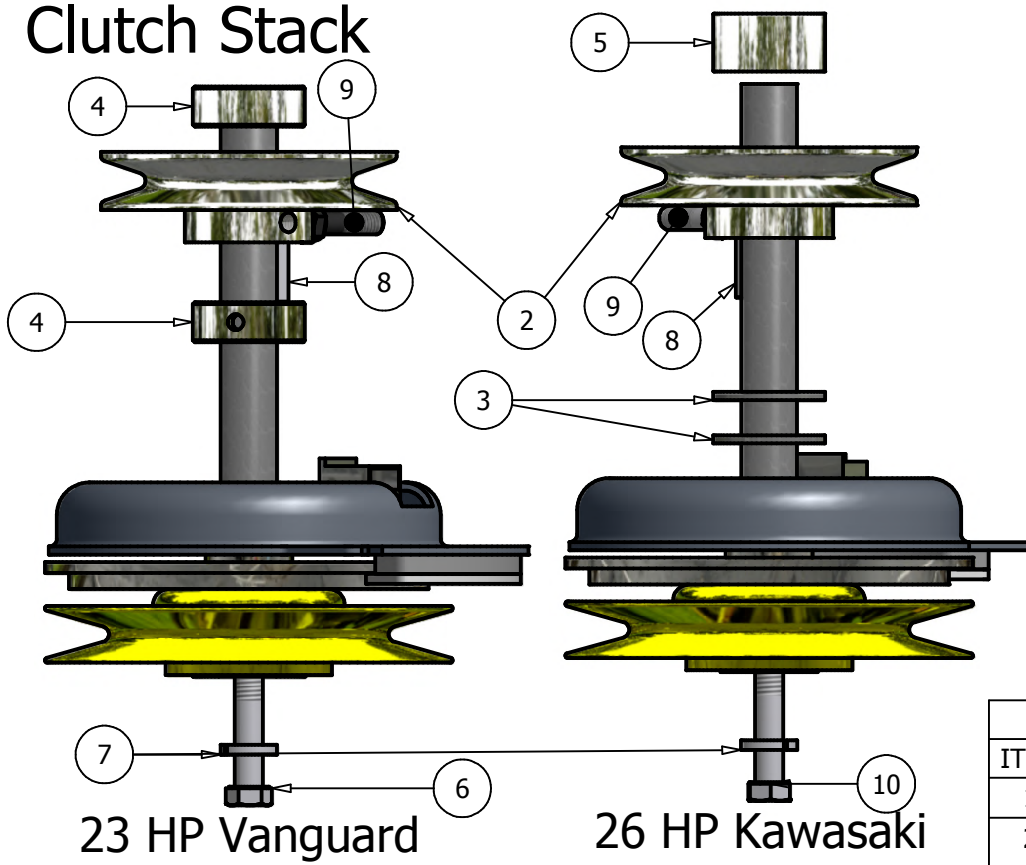

Clutch Stack

23 HP Vanguard

26 HP Kawasaki

Clutch Assembly		
ITEM	PART NUMBER	DESCRIPTION
1	070-1000-00	Clutch Assembly
2	033-5034-00	4 3/4" Motor Pulley
3	019-6029-00	1 1/8" Flat Spacer
4	025-5000-00	1 1/8" Collar Spacer
5	025-0025-00	1.125 ID X .625 Spacer
6	018-5300-00	7/16" x 2 1/2" Fine Thread Bolt
7	019-8053-00	7/16" Lock Washer
8	042-6030-00	1/4" x 1" Key
9	030-6029-00	3/8" Hex Bolt
10	018-5028-00	10mm x 552 Bolt