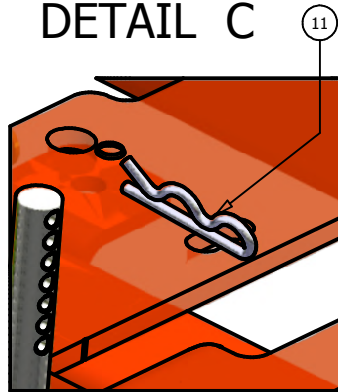

Floor Panel

DETAIL D

DETAIL B

DETAIL C

DETAIL A