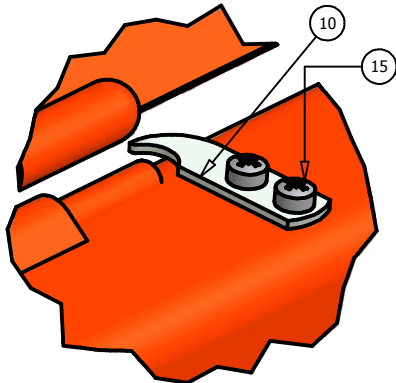

Floor Panel

DETAIL D

DETAIL B

DETAIL C

DETAIL A