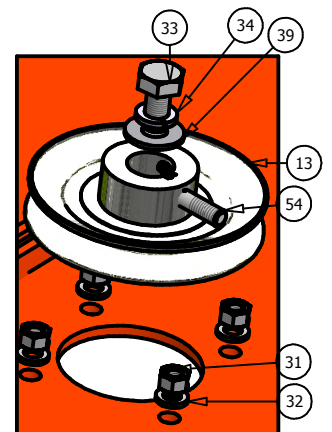

## 48" Pup Deck

ITEM	QTY	PART NUMBER	DESCRIPTION
1	1	041-1420-00	48" Deck Belt
2	3	038-4830-00	48" Fusion Blade
3	1	060-4800-00	48" Deck
4	1	206-6017-00	Discharge Chute Hanger
5	1	014-4801-00	48" Spindle Cover
6	1	014-6004-00	Spindle Cover
7	3	037-6015-00	Spindle
8	1	039-6936-00	Deck Idler Arm
9	1	018-5311-00	5/8" x 4" Hex Bolt
10	2	019-6017-00	.635 ID Plastic Washer
11	2	032-6033-00	5/8" ID x 1 1/8" Brass Bushing
12	1	033-6001-00	4 3/4" Idler Pulley
13	3	033-6003-01	5" Deck Pulley
14	2	033-5001-00	5 3/4" Deck Idler Pulley
15	1	025-5337-00	1 1/4" Pulley Spacer
16	1	025-5338-00	Pup Pulley Spacer
17	1	025-5339-00	1 3/4" Pulley Spacer
18	2	048-6056-00	Turnbuckle
19	2	013-6058-00	3/4" Left Handed Nut
20	4	022-5234-00	Anti-Scalp Rollers
21	4	018-5019-00	1/2" x 4" Bolt (Grade 8)
22	4	013-5300-00	1/2" Flange Nut
23	4	045-6043-00	5/16" Knob
24	2	031-5351-00	Deck Support Arm (left)
25	2	031-5352-00	Deck Support Arm (Right)
26	1	034-9035-00	Deck Idler Spring
27	2	046-6044-00	Female Yoke
28	2	046-6048-00	Male Yoke
29	2	047-6047-00	3" Chain
30	18	018-5040-00	3/8" x 1 1/4" Hex Bolt
31	14	013-6014-00	3/8" Hex Nut
32	13	019-5037-00	3/8" Lock Washer
33	3	018-5006-00	1/2" x 1 1/2" Bolt Fine Threaded
34	3	019-5007-00	1/2" Lock Washer
35	3	018-6021-00	5/8" x 1.5" Fine Threaded Bolt
36	3	019-4807-00	5/8" Lock Washer
37	12	013-5041-00	3/8 Nylock Nut
38	2	018-7050-00	1/2" x 4 1/2" Bolt
39	3	019-6020-00	1/2" Cup Washer
40	6	018-5015-00	5/16" x 1" Hex Bolt
41	3	018-6036-00	1/2" x 2 1/2" Hex Bolt
42	4	018-6059-00	5/8" x 2 1/2" Hex Bolt
43	4	013-7021-00	5/8" Nylock Nut
44	2	013-8047-00	3/8 Std NC Nylock Nut
45	2	019-6042-00	.360 ID Plastic Washer
46	3	018-5250-00	3/8" x 3/4" Hex Bolt
47	3	013-5201-00	3/8" Flange Nut
48	2	018-6049-00	3/8" x 1" Hex Bolt
49	2	019-5029-00	3/8" Flat Washer
50	5	018-6012-00	3/8" x 1 1/2" Hex Bolt
51	2	013-6051-00	3/8" Fine Threaded Jam Nut
52	2	018-6054-00	1/2" x 3 1/2" Bolt
53	1	024-6034-00	Grease Fitting (Drive-In Type)
54	3	030-6029-00	3/8" Hex Bolt
55	11	013-8050-00	1/2" Flange Lock Nut
56	4	019-5010-00	1/2" Brass Washer
57	5	018-5020-00	5/16" x 1 1/2" Carriage Bolt
58	1	210-6005-00	Rubber Side Discharge
59	5	013-8049-00	5/16" Nylock Flange Nut
60	1	039-4870-00	2007 Hanger Plate
61	1	039-4871-00	2007 Lower Hanger Plate