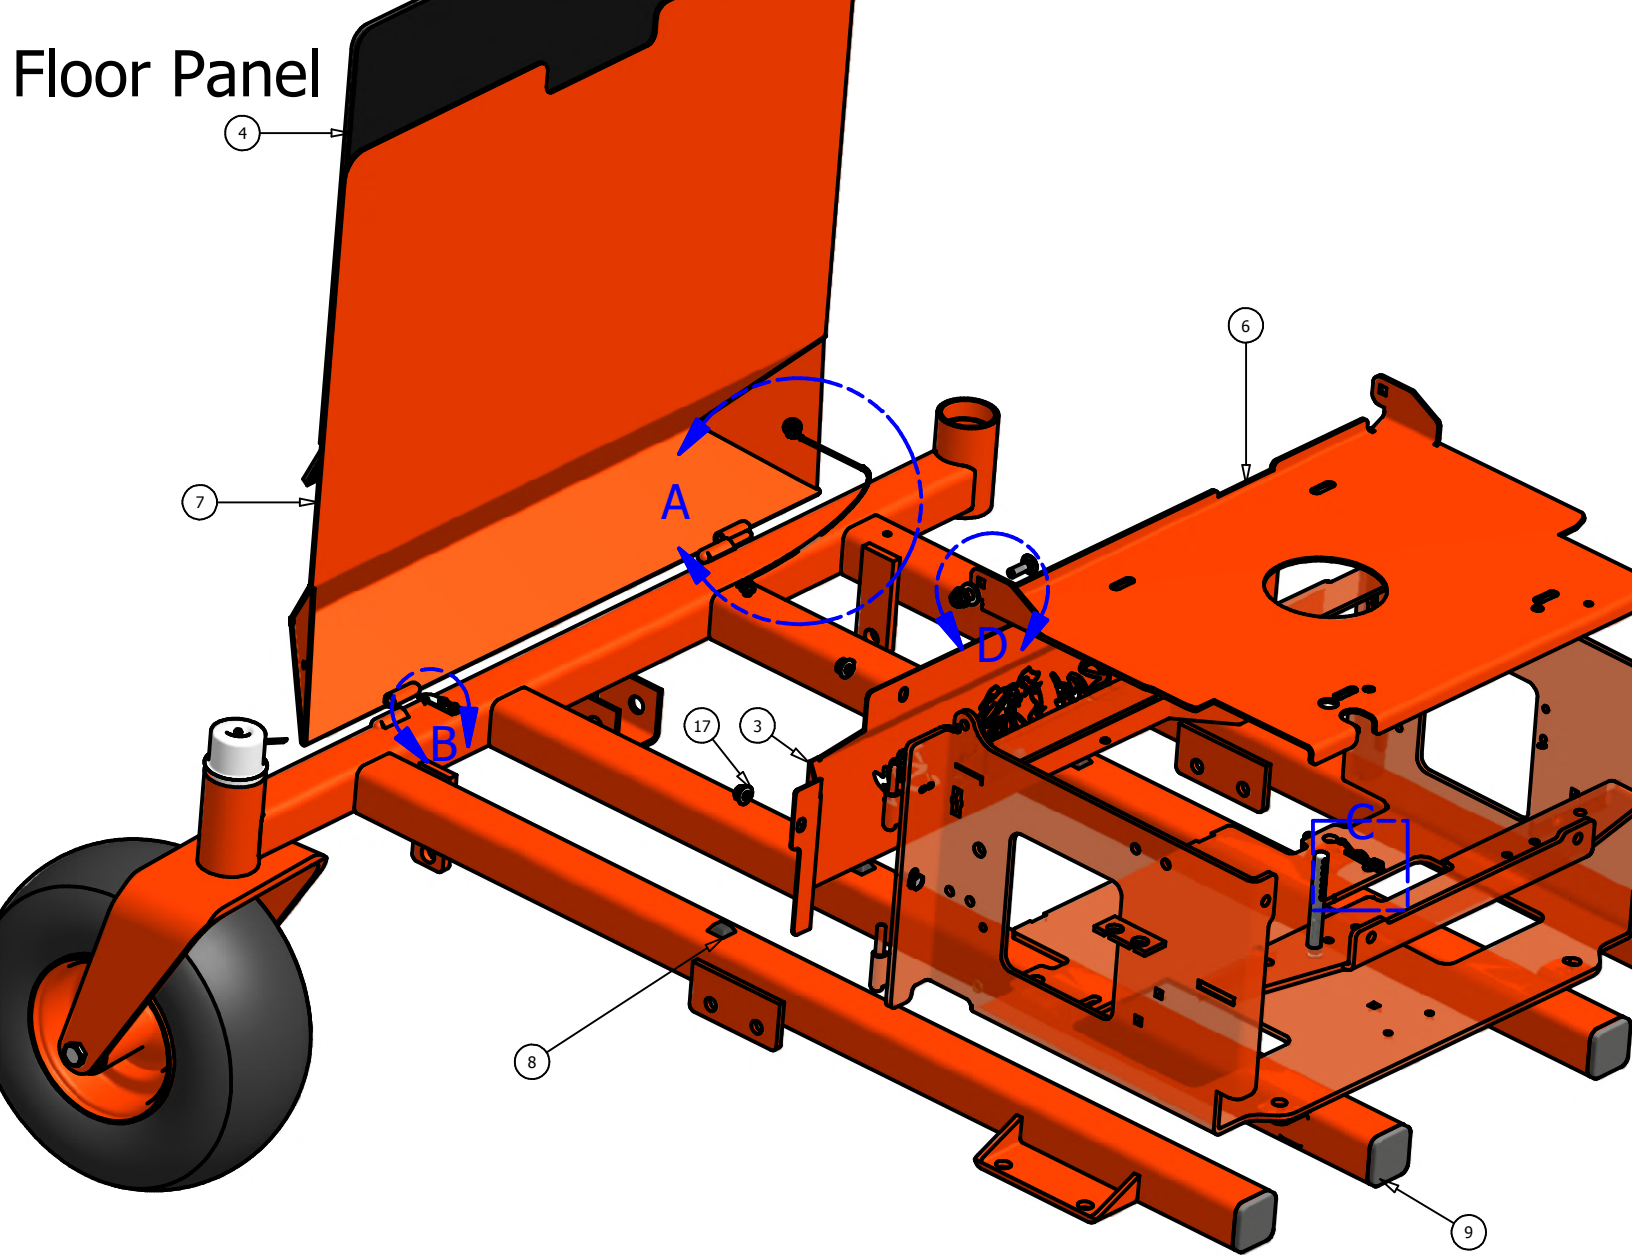

Floor Panel

Floor Panel			
ITEM	QTY	PART NUMBER	DESCRIPTION
1	1	071-3000-00	Suspension Seat (All Lightning)
2	1	071-2004-00	EVC Seat (23hp and 30hp Pup Models)
3	1	014-2006-00	Cooler Cover
4	1	081-2006-00	Pup Floor Mat
5	1	064-2005-00	Floor Board Cable
6	1	026-2006-00	Seat Plate
7	1	079-5340-00	Pup Floor Panel
8	4	029-7029-00	Floor Rubber Bumper
9	4	014-9000-00	Frame Plug
10	1	058-2000-00	Floor Panel Stop
11	1	040-6060-00	#9 Hit clip (seat latch)
12	1	019-7040-00	1/4" Flat Washer
13	1	030-7040-00	1/4" x 1" Self Tapping Screw
14	1	018-8064-00	1/4" x 5/8" Button Head Bolt
15	2	030-3050-00	#10 x 1/2" Self Taping Screw
16	2	018-8065-00	5/16" x 1" Carriage Bolt
17	10	013-8049-00	5/16" Nylock Flange Nut
18	1	013-8039-00	1/4" Hex Nut
19	1	019-4008-00	1/4" Lock Washer
20	2	019-6042-00	.360 ID Plastic Washer