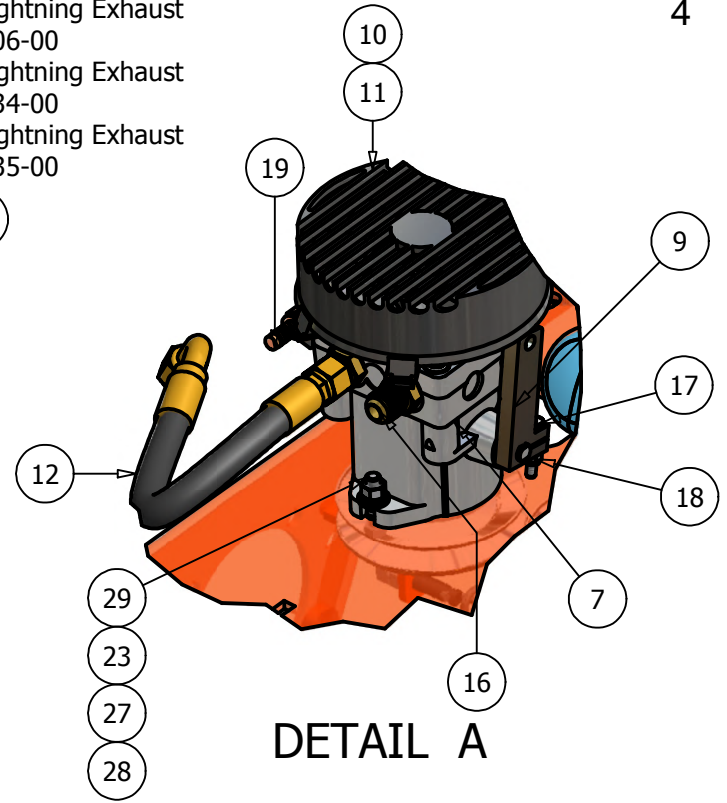

- 23hp Vanguard Engine (Shown)
- 30hp Kohler Engine 015-0030-00
- 26hp Kawasaki Engine 015-3000-00
- 32hp Vanguard Engine 015-0032-00
- 31hp Kawasaki Engine 015-0031-00

- 23hp Pup Exhaust (Shown)
- 26hp Lightning Exhaust 015-0006-00
- 32hp Lightning Exhaust 015-0034-00
- 31hp Lightning Exhaust 015-0035-00

DETAIL A

- 10A Pump (Shown)
- 12A Pump: 26hp and 32hp Lightning Models
- 050-3050-00 Right Pump
- 050-3000-00 Left Pump