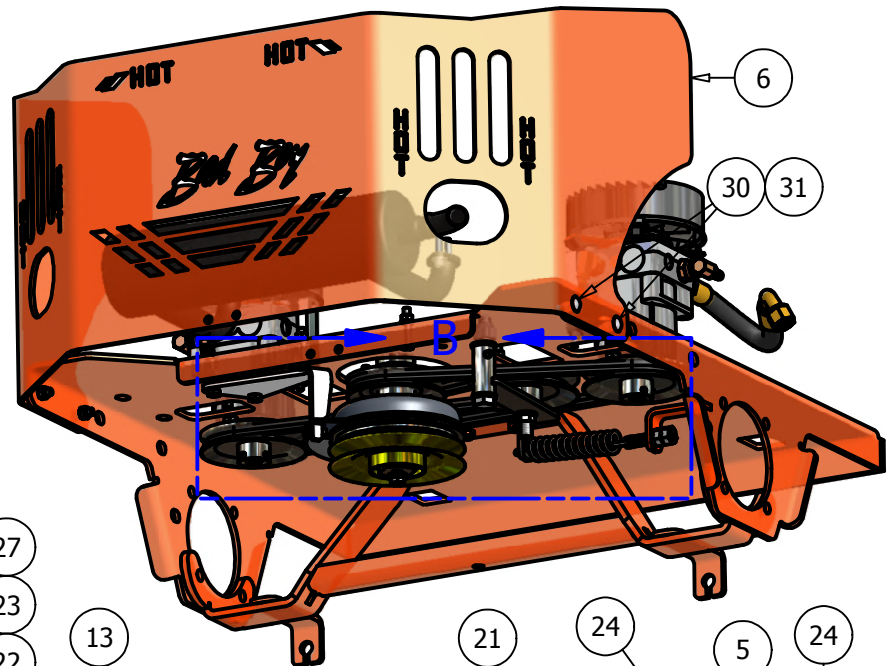

DETAIL B

For more detail concerning clutch assembly, refer to the table of context and look for the clutch stack page.