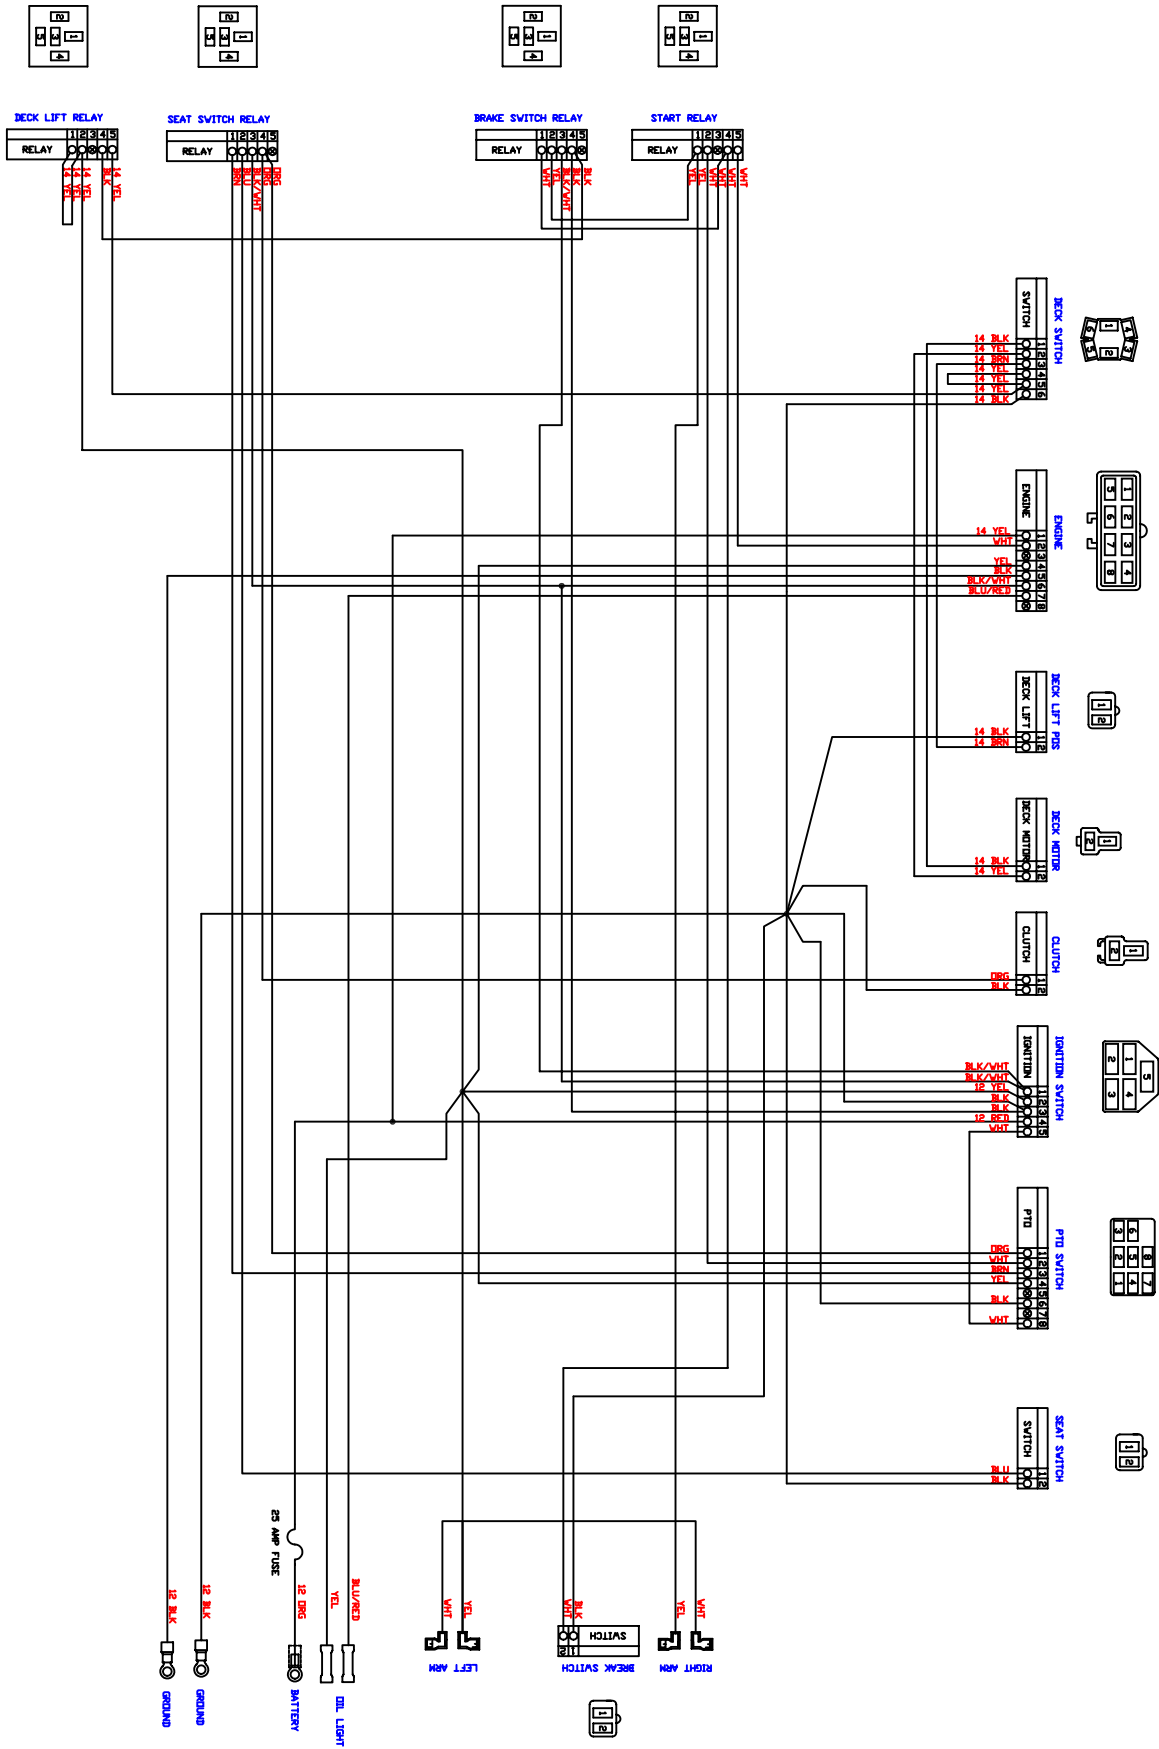

ALL WIRES 16GA UNLESS NOTED OTHERWISE.

ELECTREX, INC.
HUTCHINSON, KS

CUSTOMER: BAID BOV
THEIR P/N: 086-0032-00
DWG TITLE: SCHEMATIC
OUR P/N: 919802SCHEMATIC

REV: 1 OF 1
REVISION: B
DRAWN BY: AND DATE: 9/28/05