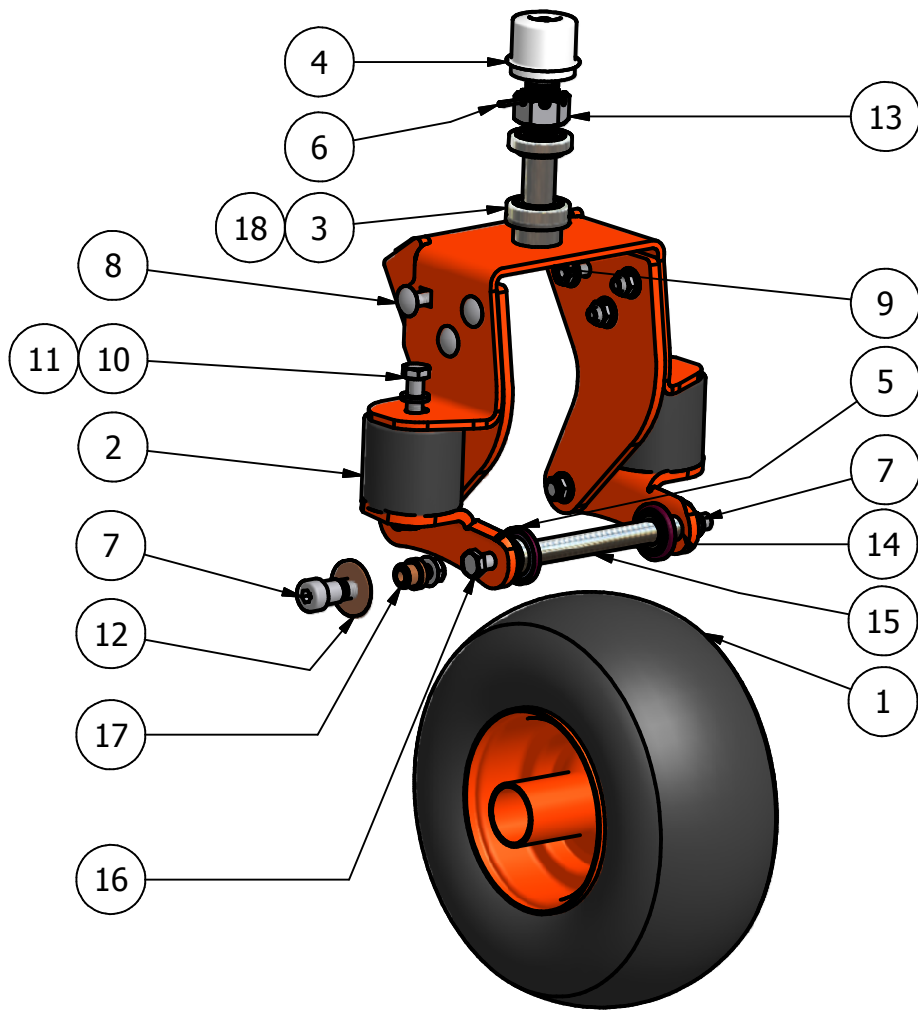

# Drive Arms

Parts List			
ITEM	QTY	PART NUMBER	DESCRIPTION
1	1	031-8822-00/031-8821-00	Right Drive Arm/ Left
2	2	069-4010-00	Rubber Steering Handle
3	1	027-8819-00/027-8820-00	Left Drive Arm Lever Housing/Right
4	2	087-8080-00	Damper
5	2	018-2050-00	10MM Damper Ball Stud
6	4	034-8025-00	Drive Lever Spring
7	8	019-8027-00	.515 ID Nylon Shoulder Washer
8	2	035-5344-00	Push Rod
9	4	099-6046-00	3/8-24 Ball joint (female/male)
10	4	013-8043-00	5/16" Nut
11	10	032-8024-00	.507 ID Nylon Bushing
12	4	019-5037-00	3/8" Lock Washer
13	6	019-8051-00	5/16" Lock Washer
14	2	018-8063-00	5/16" x 3/4" Hex Bolt
15	4	018-2007-00	5/16" x 1/2" Flange Bolt
16	4	019-8054-00	.505 ID Plastic Washer
17	4	013-8050-00	1/2" Flange Lock Nut
18	8	013-6051-00	3/8" Fine Thread Nut

# Clutch Stack

23 HP Vanguard

26 HP Kawasaki

Clutch Assembly		
ITEM	PART NUMBER	DESCRIPTION
1	070-1000-00	Clutch Assembly
2	033-5034-00	4 3/4" Motor Pulley
3	019-6029-00	1 1/8" Flat Spacer
4	025-5000-00	1 1/8" Collar Spacer
5	025-0025-00	1.125 ID X .625 Spacer
6	018-5300-00	7/16" x 2 1/2" Fine Thread Bolt
7	019-8053-00	7/16" Lock Washer
8	042-6030-00	1/4" x 1" Key
9	030-6029-00	3/8" Hex Bolt
10	018-5028-00	10mm x 552 Bolt

30 HP Kohler

32 HP Vanguard, 26 HP Briggs

Front Wheel			
ITEM	QT	PART NUMBER	DESCRIPTION
1	1	022-2006-00	13" x 6.50 - 6" Tire and Wheel Assembly
2	1	022-5347-00	13" x 6.50 - 6" Tire ONLY
3	1	022-7002-00	6" Wheel ONLY
4	2	010-7001-00	Bearing
5	2	011-7002-00	Race
6	1	014-7005-00	Dust Cover
7	1	025-5202-00	Front Wheel Spacer
8	1	12-7003-00	Seal
9	2	022-7009-00	Wheel Bearing
10	1	018-7010-00	1/2" x 9" Bolt
11	1	013-7004-00	1" Fine Threaded Castle Nut
12	1	023-7913-00	Front Fork with Spindle
13	1	020-7022-00	1/8" x 2 1/4" Cotter #8
14	1	013-6037-00	1/2" Nylock Nut
15	1	037-0001-00	Front Fork Spindle