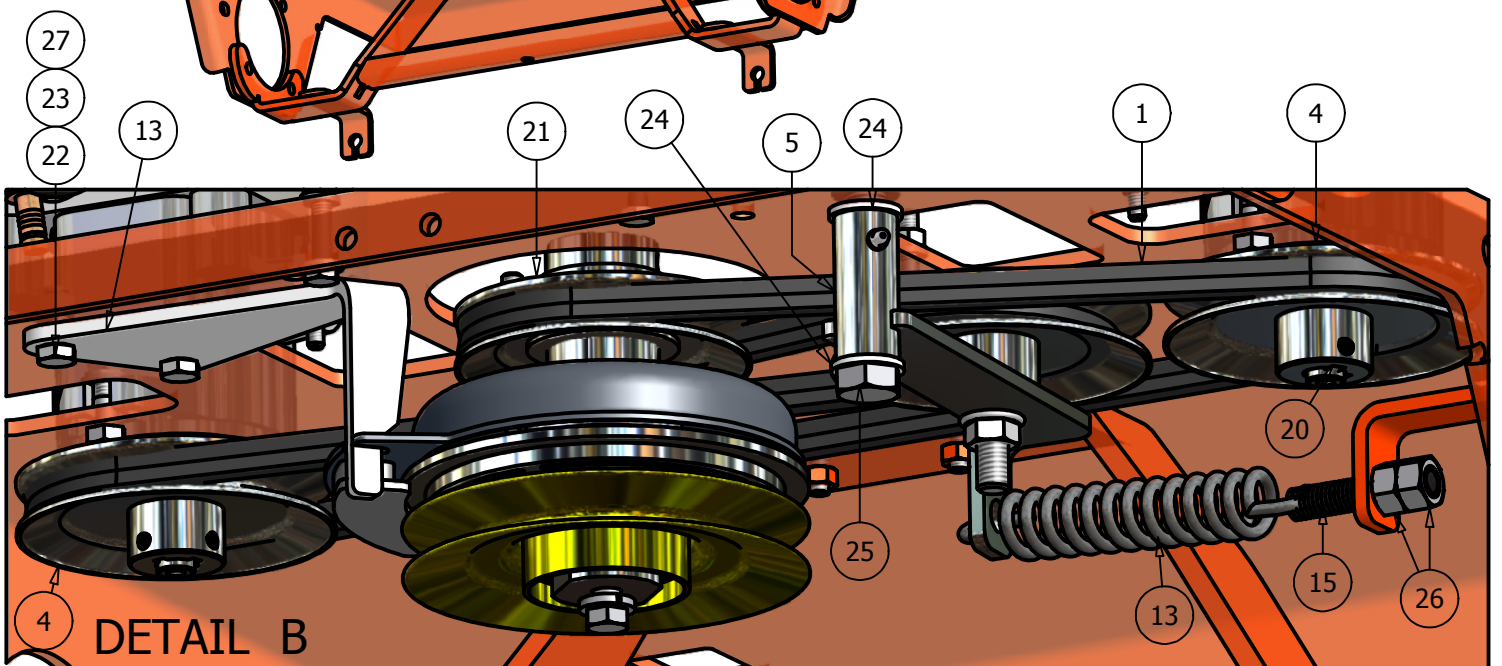

DETAIL B

For more detail concerning clutch assembly, refer to the table of context and look for the clutch stack page.