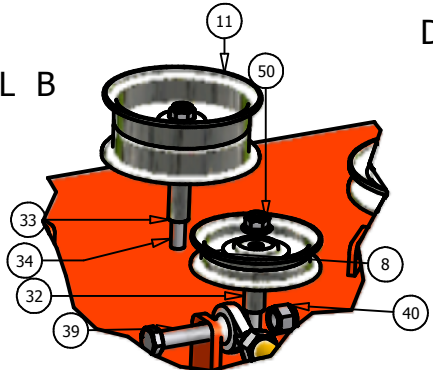

DETAIL B

DETAIL C