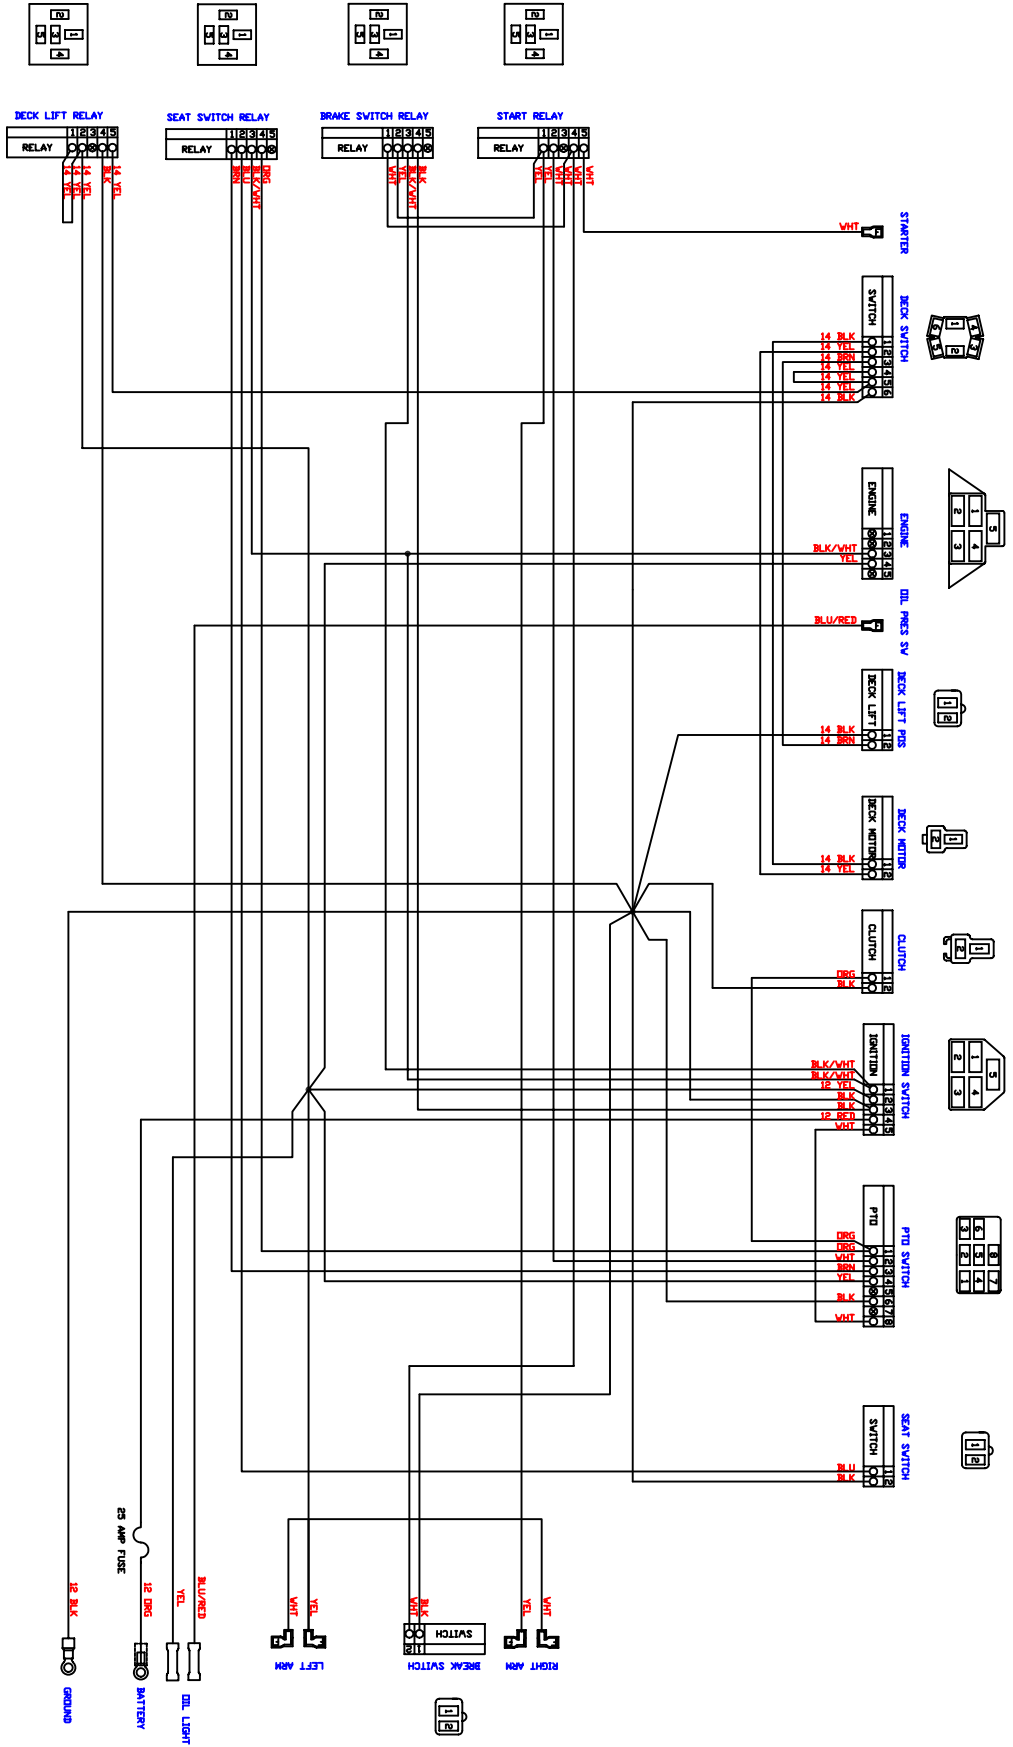

ALL WIRES 16GA UNLESS NOTED OTHERWISE.

ELECTREX, INC.
HUTCHINSON, KS
CUSTOMER: BAID BOY
THEIR P/N: 086-2008-00
DWG TITLE: SCHEMATIC
OUR P/N: 9199030SCHEMATIC
REVISION: A
DRAWN BY: AND DATE: 9/28/05