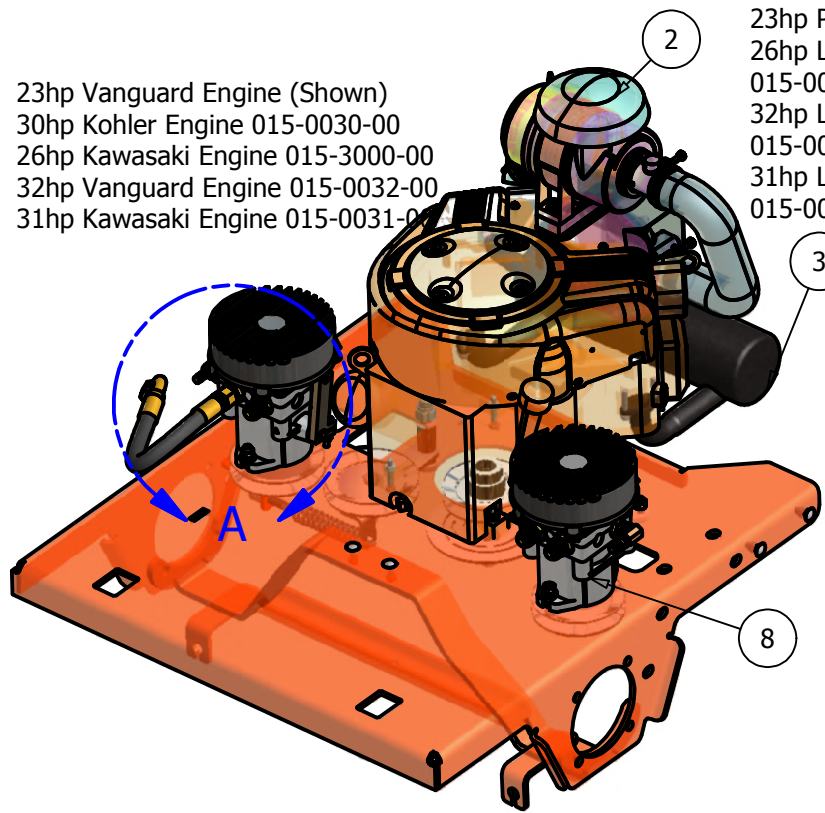

- 23hp Vanguard Engine (Shown)
- 30hp Kohler Engine 015-0030-00
- 26hp Kawasaki Engine 015-3000-00
- 32hp Vanguard Engine 015-0032-00
- 31hp Kawasaki Engine 015-0031-00

- 23hp Pup Exhaust (Shown)
- 26hp Lightning Exhaust 015-0006-00
- 32hp Lightning Exhaust 015-0034-00
- 31hp Lightning Exhaust 015-0035-00

DETAIL A

- 10A Pump (Shown)
- 12A Pump: 26hp and 32hp Lightning Models
- 050-3050-00 Right Pump
- 050-3000-00 Left Pump