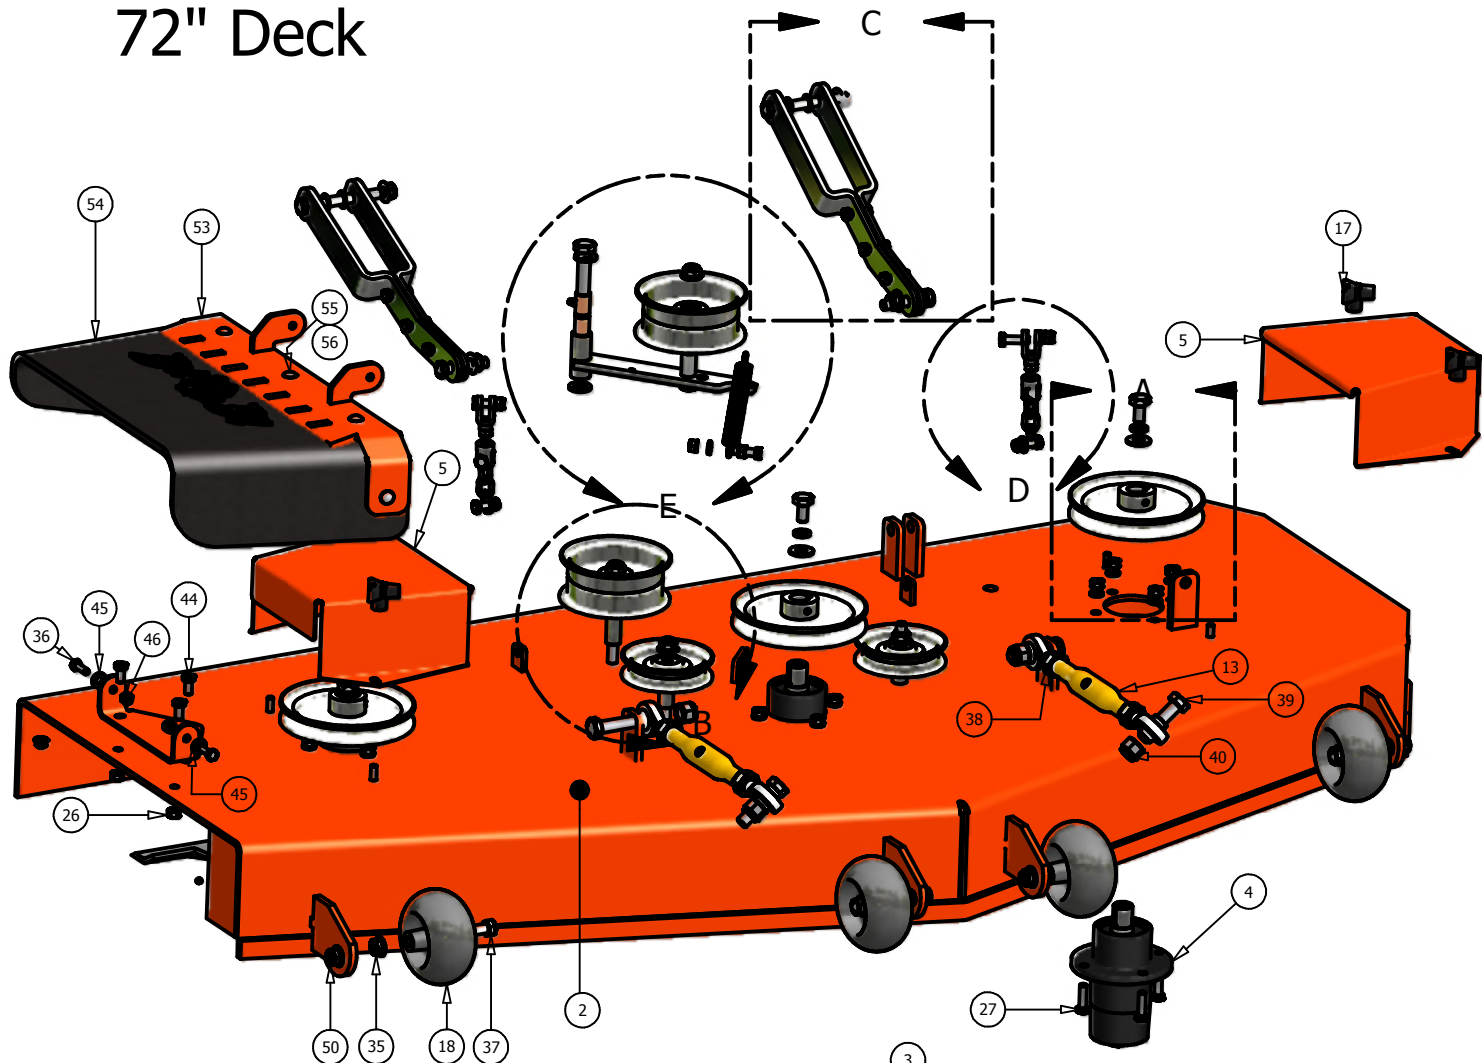

DETAIL D

72" Deck

72" Deck			
ITEM	QTY	PART NUMBER	DESCRIPTION
1	1	041-1890-00	72" Deck Belt-B189
2	1	060-7205-00	72" Deck
3	3	038-7230-00	72" Fusion Blade
4	3	037-6015-00	Spindle
5	2	014-7204-00	Pulley Guard
6	1	034-9035-00	Deck Idler Spring
7	3	033-7203-00	7" Deck Pulley
8	2	033-6001-00	4 3/4" Idler Pulley
9	2	031-6028-00	Deck Support Arm(Right
10	2	31-6027-00	Deck Support Arm (Left)
11	2	033-5001-00	5 3/4" Flat Idler Pulley
12	1	039-6936-00	Deck Idler Arm
13	2	048-6056-00	Turnbuckle
14	2	046-6044-00	Female Yoke
15	2	046-6048-00	Male Yoke
16	2	047-6047-00	3" Chain
17	4	045-6043-00	5/16" Knob
18	6	022-5234-00	Anti-Scalp Rollers
19	1	018-5311-00	5/8" x 4" Hex Bolt
20	2	019-6017-00	.635 ID Plastic Washer
21	1	024-6034-00	Grease Fitting (Drive-In Type
22	2	032-6033-00	5/8" ID x 1 1/8" Brass Bushing
23	2	018-6036-00	1/2" x 2 1/2" Hex Bolt
24	5	018-6012-00	3/8" x 1 1/4" Hex Bolt
25	13	019-5037-00	3/8" Lock Washer
26	17	013-6014-00	3/8" Hex Nut
27	18	018-5040-00	3/8" x 1 1/4" Hex Bolt
28	3	018-6019-00	1/2" x 1 1/2" Fine Thread Bolt
29	3	019-5007-00	1/2" Lock Washer
30	3	018-6021-00	5/8" x 1.5" Fine Threaded Bolt
31	3	019-4807-00	5/8" Lock Washer
32	2	025-5338-00	1 1/2" Pulley Spacer
33	1	025-5339-00	1 3/4" Pulley Spacer
34	1	018-6054-00	1/2" x 3 1/2" Bolt
35	6	013-5300-00	1/2" Flange Nut
36	6	018-5015-00	5/16" x 1" Hex Bolt
37	6	018-5019-00	1/2" x 4" Bolt (Grade 8)
38	2	013-6058-00	3/4" Left Handed Nut
39	4	018-6059-00	5/8" x 2 1/2" Hex Bolt
40	4	013-7021-00	5/8" Nylock Nut
41	2	013-6051-00	3/8" Fine Threaded Jam Nut
42	12	013-5041-00	3/8 Nylock Nut
43	2	019-5029-00	3/8" Flat Washer
44	3	018-5250-00	3/8" x 3/4" Hex Bolt
45	2	019-6042-00	.360 ID Plastic Washer
46	2	013-8047-00	5/16" Nylock Nut
47	4	019-5010-00	1/2" Brass Washer
48	2	018-7050-00	1/2" x 4 1/2" Bolt
49	3	019-6020-00	1/2" Cupped Washer
50	14	013-8050-00	1/2" Flange Lock Nut
51	1	025-5337-00	1 1/4" Pulley Spacer
52	3	030-6029-00	3/8" Set Screw
53	1	039-4880-00	2007 Hanger Plate
54	1	210-6005-00	Rubber Side Discharge
55	5	018-5020-00	5/16" x 1 1/2" Carriage Bolt
56	5	013-8049-00	5/16" Nylock Flange Nut
57	1	039-4881-00	2007 Lower Hanger Plate