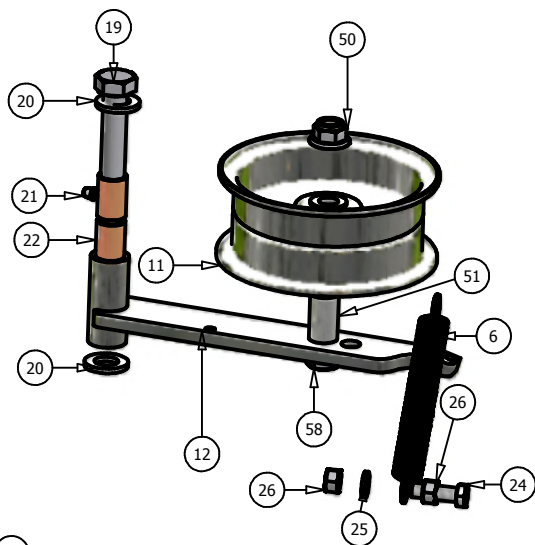

# 72" Deck

DETAIL B

DETAIL D

DETAIL E

DETAIL A

DETAIL C

72" Deck			
ITEM	QTY	PART NUMBER	DESCRIPTION
1	1	041-1890-00	72" Deck Belt-B189
2	1	060-7205-00	72" Deck
3	3	038-7230-00	72" Fusion Blade
4	3	037-6015-00	Spindle
5	2	014-7204-00	Pulley Guard
6	1	034-9035-00	Deck Idler Spring
7	3	033-7203-00	7" Deck Pulley
8	2	033-6001-00	4 3/4" Idler Pulley
9	2	031-6028-00	Deck Support Arm(Right
10	2	31-6027-00	Deck Support Arm (Left)
11	2	033-5001-00	5 3/4" Flat Idler Pulley
12	1	039-6936-00	Deck Idler Arm
13	2	048-6056-00	Turnbuckle
14	2	046-6044-00	Female Yoke
15	2	046-6048-00	Male Yoke
16	2	047-6047-00	3" Chain
17	4	045-6043-00	5/16" Knob
18	6	022-5234-00	Anti-Scalp Rollers
19	1	018-5311-00	5/8" x 4" Hex Bolt
20	2	019-6017-00	.635 ID Plastic Washer
21	1	024-6034-00	Grease Fitting (Drive-In Type
22	2	032-6033-00	5/8" ID x 1 1/8" Brass Bushing
23	2	018-6036-00	1/2" x 2 1/2" Hex Bolt
24	5	018-6012-00	3/8" x 1 1/4" Hex Bolt
25	13	019-5037-00	3/8" Lock Washer
26	17	013-6014-00	3/8" Hex Nut
27	18	018-5040-00	3/8" x 1 1/4" Hex Bolt
28	3	018-6019-00	1/2" x 1 1/2" Fine Thread Bolt
29	3	019-5007-00	1/2" Lock Washer
30	3	018-6021-00	5/8" x 1.5" Fine Threaded Bolt
31	3	019-4807-00	5/8" Lock Washer
32	2	025-5338-00	1 1/2" Pulley Spacer
33	1	025-5339-00	1 3/4" Pulley Spacer
34	1	018-6054-00	1/2" x 3 1/2" Bolt
35	6	013-5300-00	1/2" Flange Nut
36	6	018-5015-00	5/16" x 1" Hex Bolt
37	6	018-5019-00	1/2" x 4" Bolt (Grade 8)
38	2	013-6058-00	3/4" Left Handed Nut
39	4	018-6059-00	5/8" x 2 1/2" Hex Bolt
40	4	013-7021-00	5/8" Nylock Nut
41	2	013-6051-00	3/8" Fine Threaded Jam Nut
42	12	013-5041-00	3/8 Nylock Nut
43	2	019-5029-00	3/8" Flat Washer
44	3	018-5250-00	3/8" x 3/4" Hex Bolt
45	2	019-6042-00	.360 ID Plastic Washer
46	2	013-8047-00	5/16" Nylock Nut
47	4	019-5010-00	1/2" Brass Washer
48	2	018-7050-00	1/2" x 4 1/2" Bolt
49	3	019-6020-00	1/2" Cupped Washer
50	14	013-8050-00	1/2" Flange Lock Nut
51	1	025-5337-00	1 1/4" Pulley Spacer
52	3	030-6029-00	3/8" Set Screw
53	1	039-4880-00	2007 Hanger Plate
54	1	210-6005-00	Rubber Side Discharge
55	5	018-5020-00	5/16" x 1 1/2" Carriage Bolt
56	5	013-8049-00	5/16" Nylock Flange Nut
57	1	039-4881-00	2007 Lower Hanger Plate