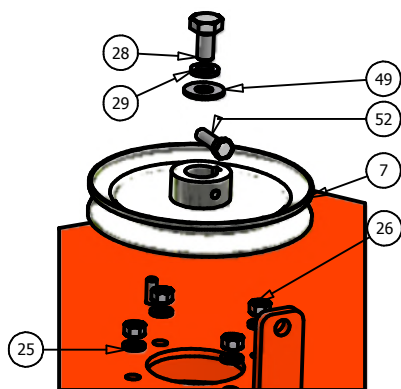

# 72" Deck

DETAIL B

DETAIL D

DETAIL E

DETAIL A

DETAIL C

72" Deck			
ITEM	QTY	PART NUMBER	DESCRIPTION
1	1	041-1890-00	72" Deck Belt-B189
2	1	060-7205-00	72" Deck
3	3	038-7230-00	72" Fusion Blade
4	3	037-6015-00	Spindle
5	2	014-7204-00	Pulley Guard
6	1	034-9035-00	Deck Idler Spring
7	3	033-7203-00	7" Deck Pulley
8	2	033-6001-00	4 3/4" Idler Pulley
9	2	031-6028-00	Deck Support Arm(Right
10	2	31-6027-00	Deck Support Arm (Left)
11	2	033-5001-00	5 3/4" Flat Idler Pulley
12	1	039-6936-00	Deck Idler Arm
13	2	048-6056-00	Turnbuckle
14	2	046-6044-00	Female Yoke
15	2	046-6048-00	Male Yoke
16	2	047-6047-00	3" Chain
17	4	045-6043-00	5/16" Knob
18	6	022-5234-00	Anti-Scalp Rollers
19	1	018-5311-00	5/8" x 4" Hex Bolt
20	2	019-6017-00	.635 ID Plastic Washer
21	1	024-6034-00	Grease Fitting (Drive-In Type
22	2	032-6033-00	5/8" ID x 1 1/8" Brass Bushing
23	2	018-6036-00	1/2" x 2 1/2" Hex Bolt
24	5	018-6012-00	3/8" x 1 1/4" Hex Bolt
25	13	019-5037-00	3/8" Lock Washer
26	17	013-6014-00	3/8" Hex Nut
27	18	018-5040-00	3/8" x 1 1/4" Hex Bolt
28	3	018-6019-00	1/2" x 1 1/2" Fine Thread Bolt
29	3	019-5007-00	1/2" Lock Washer
30	3	018-6021-00	5/8" x 1.5" Fine Threaded Bolt
31	3	019-4807-00	5/8" Lock Washer
32	2	025-5338-00	1 1/2" Pulley Spacer
33	1	025-5339-00	1 3/4" Pulley Spacer
34	1	018-6054-00	1/2" x 3 1/2" Bolt
35	6	013-5300-00	1/2" Flange Nut
36	6	018-5015-00	5/16" x 1" Hex Bolt
37	6	018-5019-00	1/2" x 4" Bolt (Grade 8)
38	2	013-6058-00	3/4" Left Handed Nut
39	4	018-6059-00	5/8" x 2 1/2" Hex Bolt
40	4	013-7021-00	5/8" Nylock Nut
41	2	013-6051-00	3/8" Fine Threaded Jam Nut
42	12	013-5041-00	3/8 Nylock Nut
43	2	019-5029-00	3/8" Flat Washer
44	3	018-5250-00	3/8" x 3/4" Hex Bolt
45	2	019-6042-00	.360 ID Plastic Washer
46	2	013-8047-00	5/16" Nylock Nut
47	4	019-5010-00	1/2" Brass Washer
48	2	018-7050-00	1/2" x 4 1/2" Bolt
49	3	019-6020-00	1/2" Cupped Washer
50	14	013-8050-00	1/2" Flange Lock Nut
51	1	025-5337-00	1 1/4" Pulley Spacer
52	3	030-6029-00	3/8" Set Screw
53	1	039-4880-00	2007 Hanger Plate
54	1	210-6005-00	Rubber Side Discharge
55	5	018-5020-00	5/16" x 1 1/2" Carriage Bolt
56	5	013-8049-00	5/16" Nylock Flange Nut
57	1	039-4881-00	2007 Lower Hanger Plate