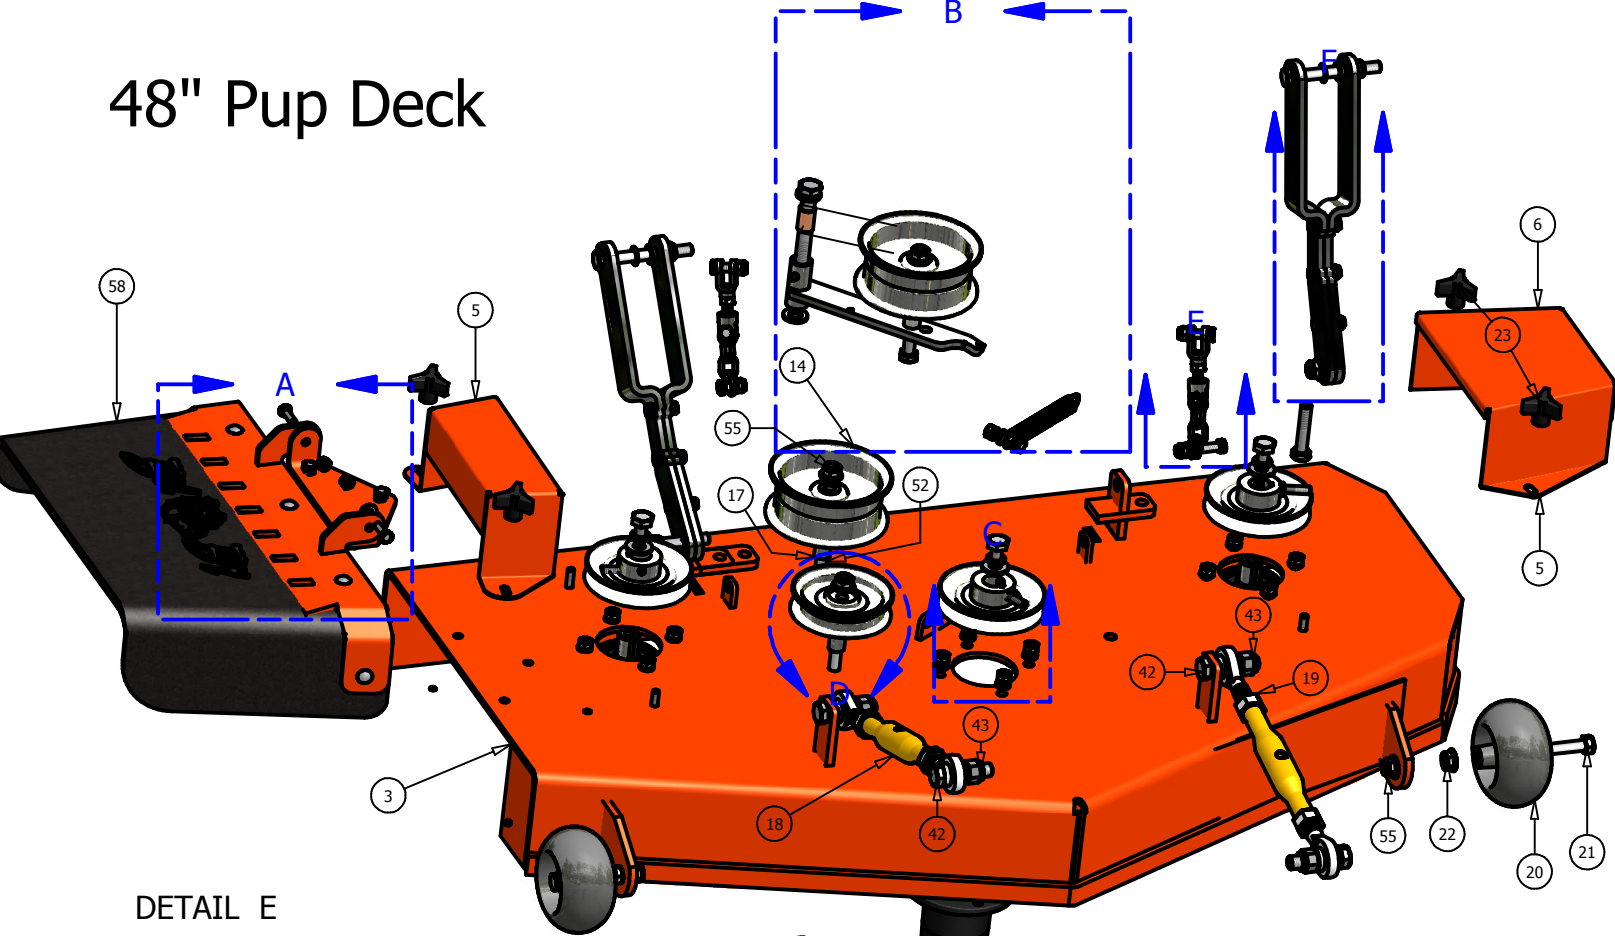

DETAIL D

DETAIL F

48" Pup Deck

48" Pup Deck

ITEM	QTY	PART NUMBER	DESCRIPTION
1	1	041-1420-00	48" Deck Belt
2	3	038-4830-00	48" Fusion Blade
3	1	060-4800-00	48" Deck
4	1	206-6017-00	Discharge Chute Hanger
5	1	014-4801-00	48" Spindle Cover
6	1	014-6004-00	Spindle Cover
7	3	037-6015-00	Spindle
8	1	039-6936-00	Deck Idler Arm
9	1	018-5311-00	5/8" x 4" Hex Bolt
10	2	019-6017-00	.635 ID Plastic Washer
11	2	032-6033-00	5/8" ID x 1 1/8" Brass Bushing
12	1	033-6001-00	4 3/4" Idler Pulley
13	3	033-6003-01	5" Deck Pulley
14	2	033-5001-00	5 3/4" Deck Idler Pulley
15	1	025-5337-00	1 1/4" Pulley Spacer
16	1	025-5338-00	Pup Pulley Spacer
17	1	025-5339-00	1 3/4" Pulley Spacer
18	2	048-6056-00	Turnbuckle
19	2	013-6058-00	3/4" Left Handed Nut
20	4	022-5234-00	Anti-Scalp Rollers
21	4	018-5019-00	1/2" x 4" Bolt (Grade 8)
22	4	013-5300-00	1/2" Flange Nut
23	4	045-6043-00	5/16" Knob
24	2	031-5351-00	Deck Support Arm (left)
25	2	031-5352-00	Deck Support Arm (Right)
26	1	034-9035-00	Deck Idler Spring
27	2	046-6044-00	Female Yoke
28	2	046-6048-00	Male Yoke
29	2	047-6047-00	3" Chain
30	18	018-5040-00	3/8" x 1 1/4" Hex Bolt
31	14	013-6014-00	3/8" Hex Nut
32	13	019-5037-00	3/8" Lock Washer
33	3	018-5006-00	1/2" x 1 1/2" Bolt Fine Threaded
34	3	019-5007-00	1/2" Lock Washer
35	3	018-6021-00	5/8" x 1.5" Fine Threaded Bolt
36	3	019-4807-00	5/8" Lock Washer
37	12	013-5041-00	3/8 Nylock Nut
38	2	018-7050-00	1/2" x 4 1/2" Bolt
39	3	019-6020-00	1/2" Cup Washer
40	6	018-5015-00	5/16" x 1" Hex Bolt
41	3	018-6036-00	1/2" x 2 1/2" Hex Bolt
42	4	018-6059-00	5/8" x 2 1/2" Hex Bolt
43	4	013-7021-00	5/8" Nylock Nut
44	2	013-8047-00	3/8 Std NC Nylock Nut
45	2	019-6042-00	.360 ID Plastic Washer
46	3	018-5250-00	3/8" x 3/4" Hex Bolt
47	3	013-5201-00	3/8" Flange Nut
48	2	018-6049-00	3/8" x 1" Hex Bolt
49	2	019-5029-00	3/8" Flat Washer
50	5	018-6012-00	3/8" x 1 1/2" Hex Bolt
51	2	013-6051-00	3/8" Fine Threaded Jam Nut
52	2	018-6054-00	1/2" x 3 1/2" Bolt
53	1	024-6034-00	Grease Fitting (Drive-In Type)
54	3	030-6029-00	3/8" Hex Bolt
55	11	013-8050-00	1/2" Flange Lock Nut
56	4	019-5010-00	1/2" Brass Washer
57	5	018-5020-00	5/16" x 1 1/2" Carriage Bolt
58	1	210-6005-00	Rubber Side Discharge
59	5	013-8049-00	5/16" Nylock Flange Nut
60	1	039-4870-00	2007 Hanger Plate
61	1	039-4871-00	2007 Lower Hanger Plate