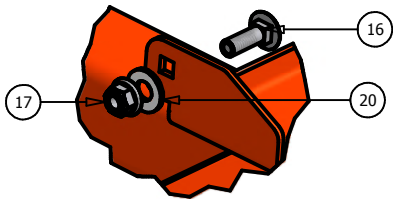

Floor Panel

DETAIL D

DETAIL B

DETAIL C

DETAIL A