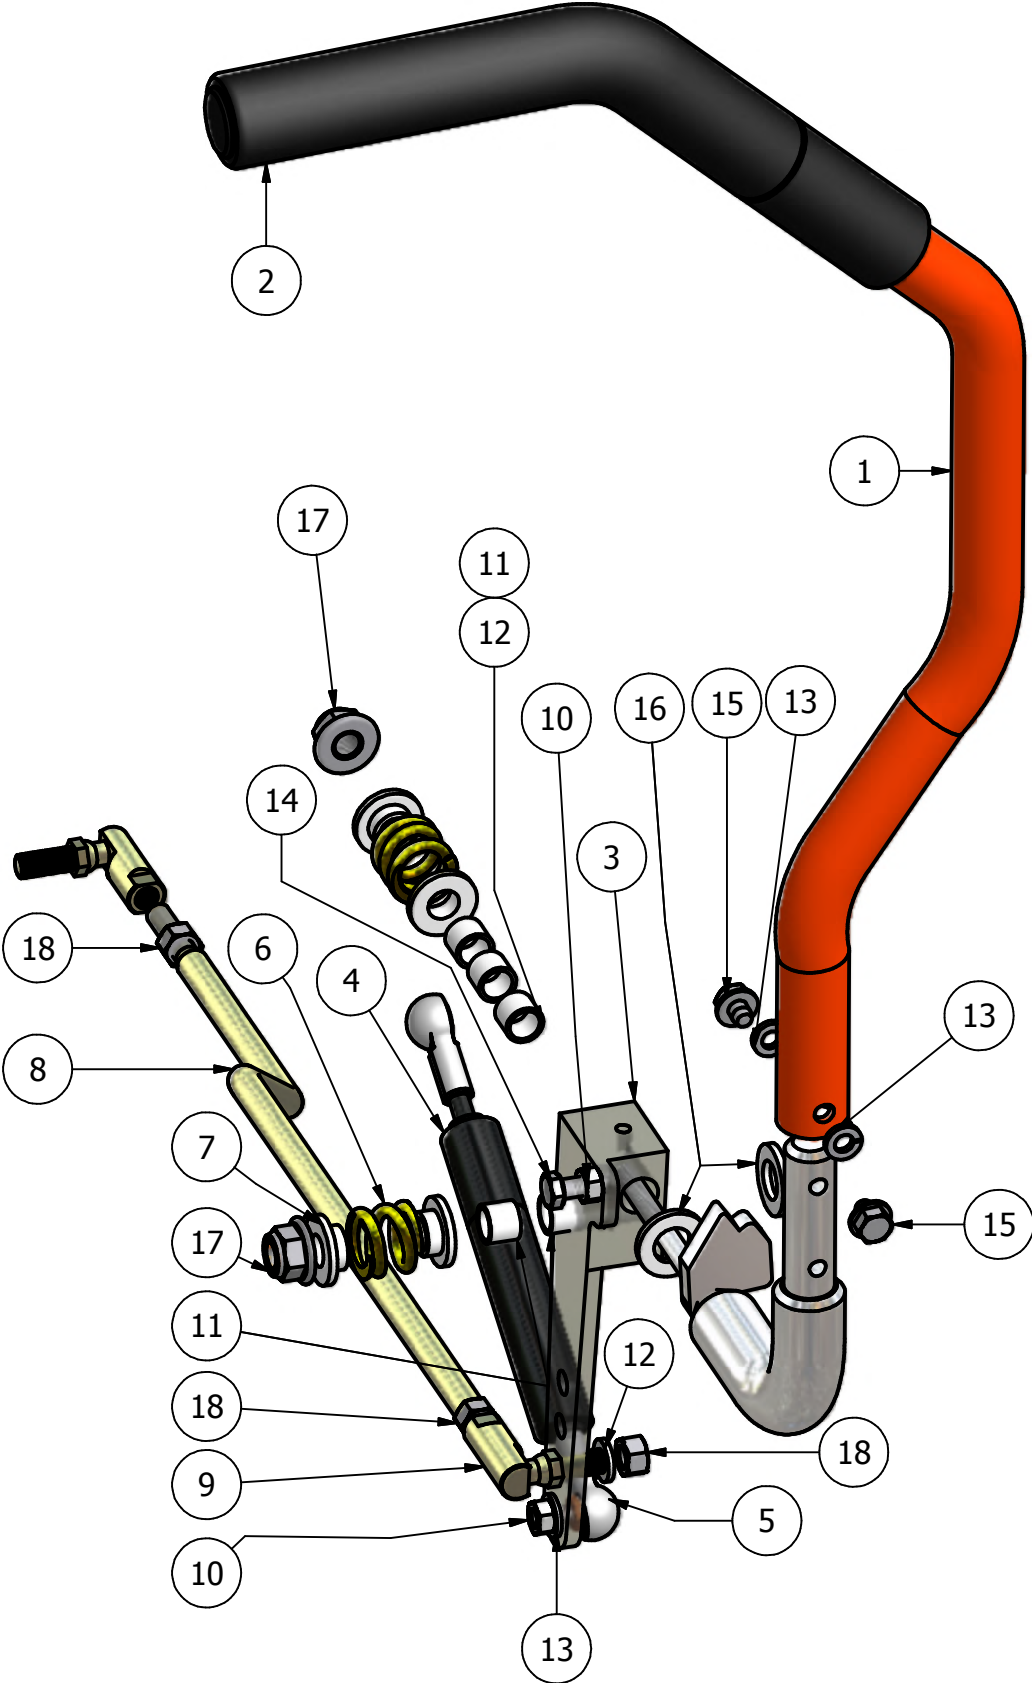

Drive Arms

Parts List			
ITEM	QTY	PART NUMBER	DESCRIPTION
1	1	031-8822-00/031-8821-00	Right Drive Arm/ Left
2	2	069-4010-00	Rubber Steering Handle
3	1	027-8819-00/027-8820-00	Left Drive Arm Lever Housing/Right
4	2	087-8080-00	Damper
5	2	018-2050-00	10MM Damper Ball Stud
6	4	034-8025-00	Drive Lever Spring
7	8	019-8027-00	.515 ID Nylon Shoulder Washer
8	2	035-5344-00	Push Rod
9	4	099-6046-00	3/8-24 Ball joint (female/male)
10	4	013-8043-00	5/16" Nut
11	10	032-8024-00	.507 ID Nylon Bushing
12	4	019-5037-00	3/8" Lock Washer
13	6	019-8051-00	5/16" Lock Washer
14	2	018-8063-00	5/16" x 3/4" Hex Bolt
15	4	018-2007-00	5/16" x 1/2" Flange Bolt
16	4	019-8054-00	.505 ID Plastic Washer
17	4	013-8050-00	1/2" Flange Lock Nut
18	8	013-6051-00	3/8" Fine Thread Nut