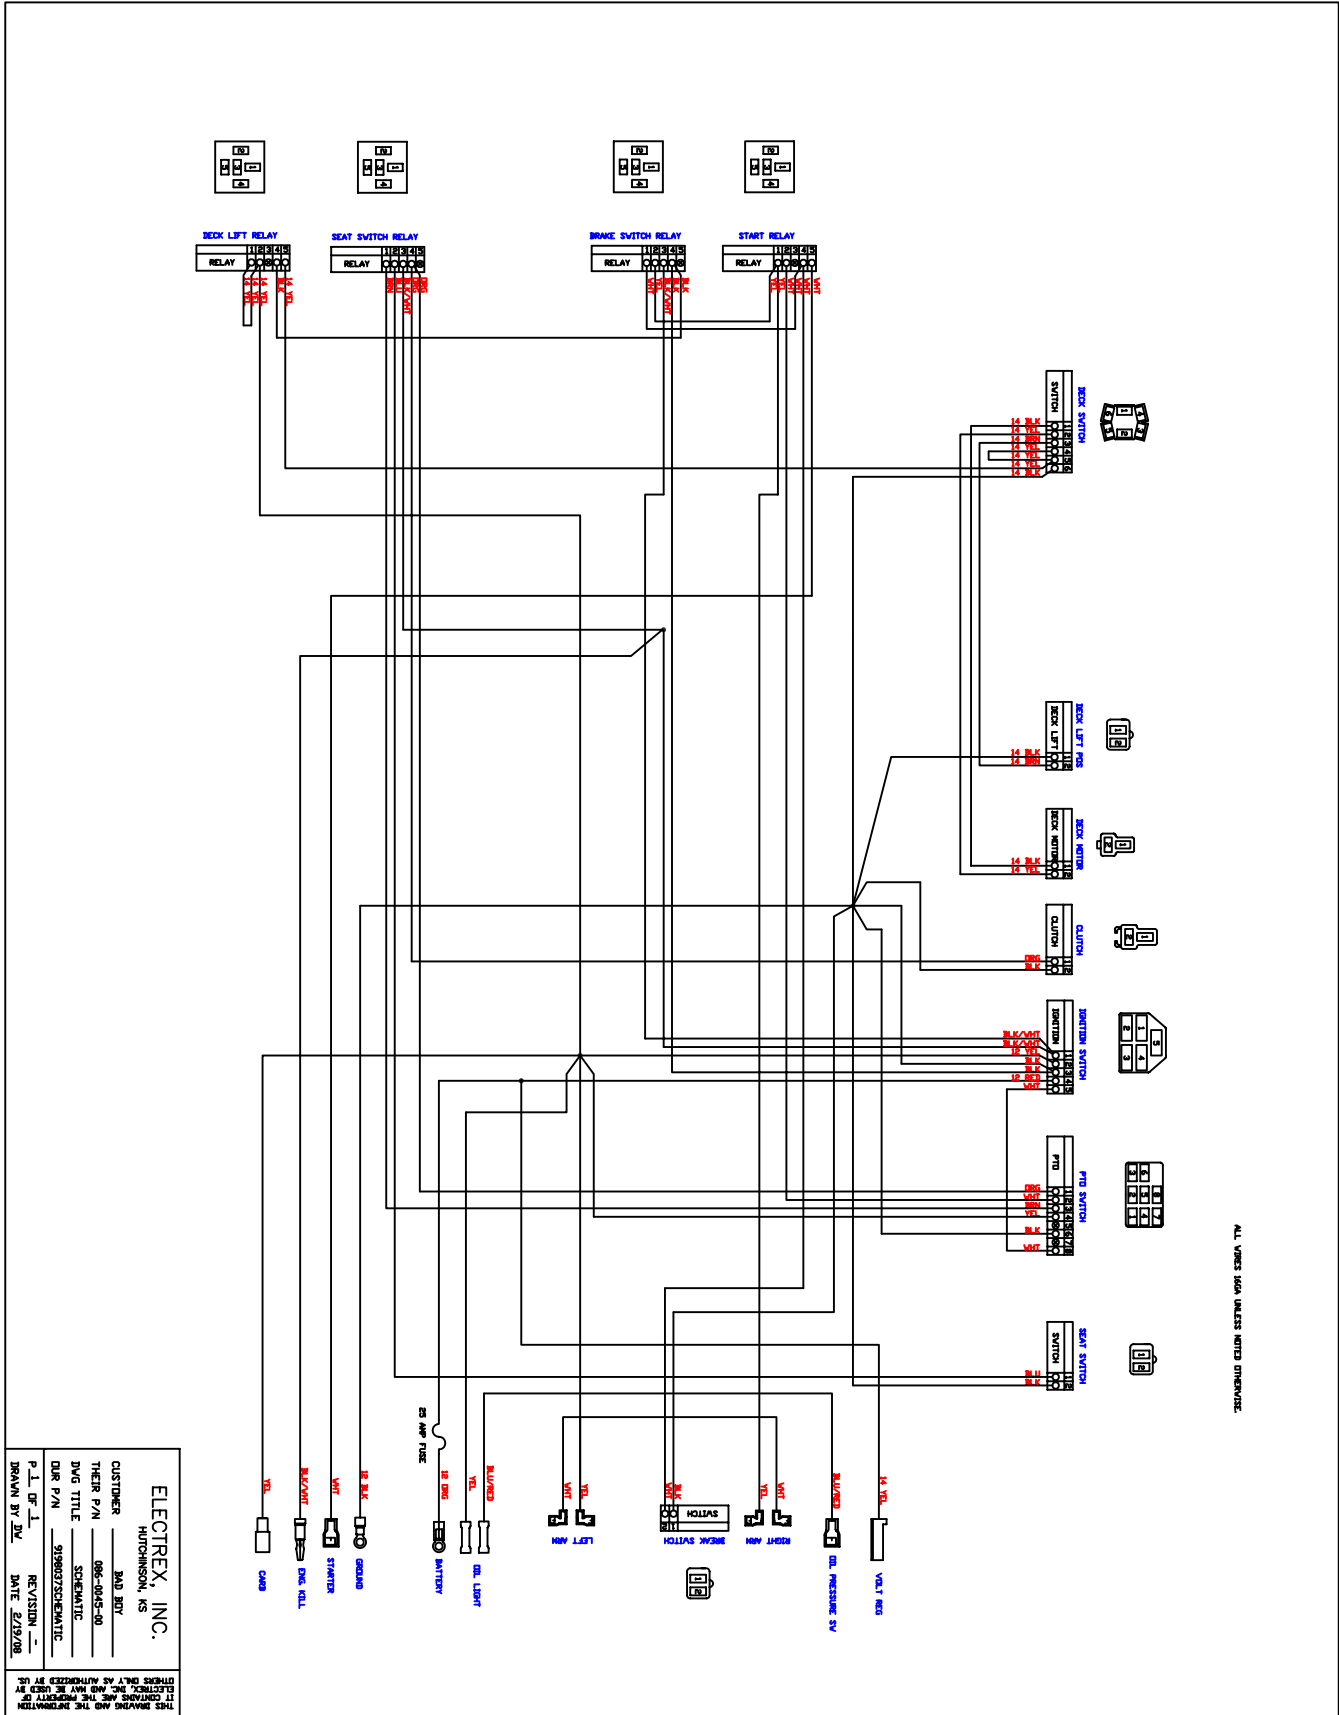

ALL WIRING SHOULD BE DONE BY THE OPERATOR.

ELECTREX, INC.
HUTCHINSON, KS

CUSTOMER: BUD BOY
THEIR P/N: 086-0045-00
DWG TITLE: SCHEMATIC
OUR P/N: 919902ZSCHEMATIC

P. 1 OF 1 REVISION: -
DRAWN BY: DW DATE: 2/19/98