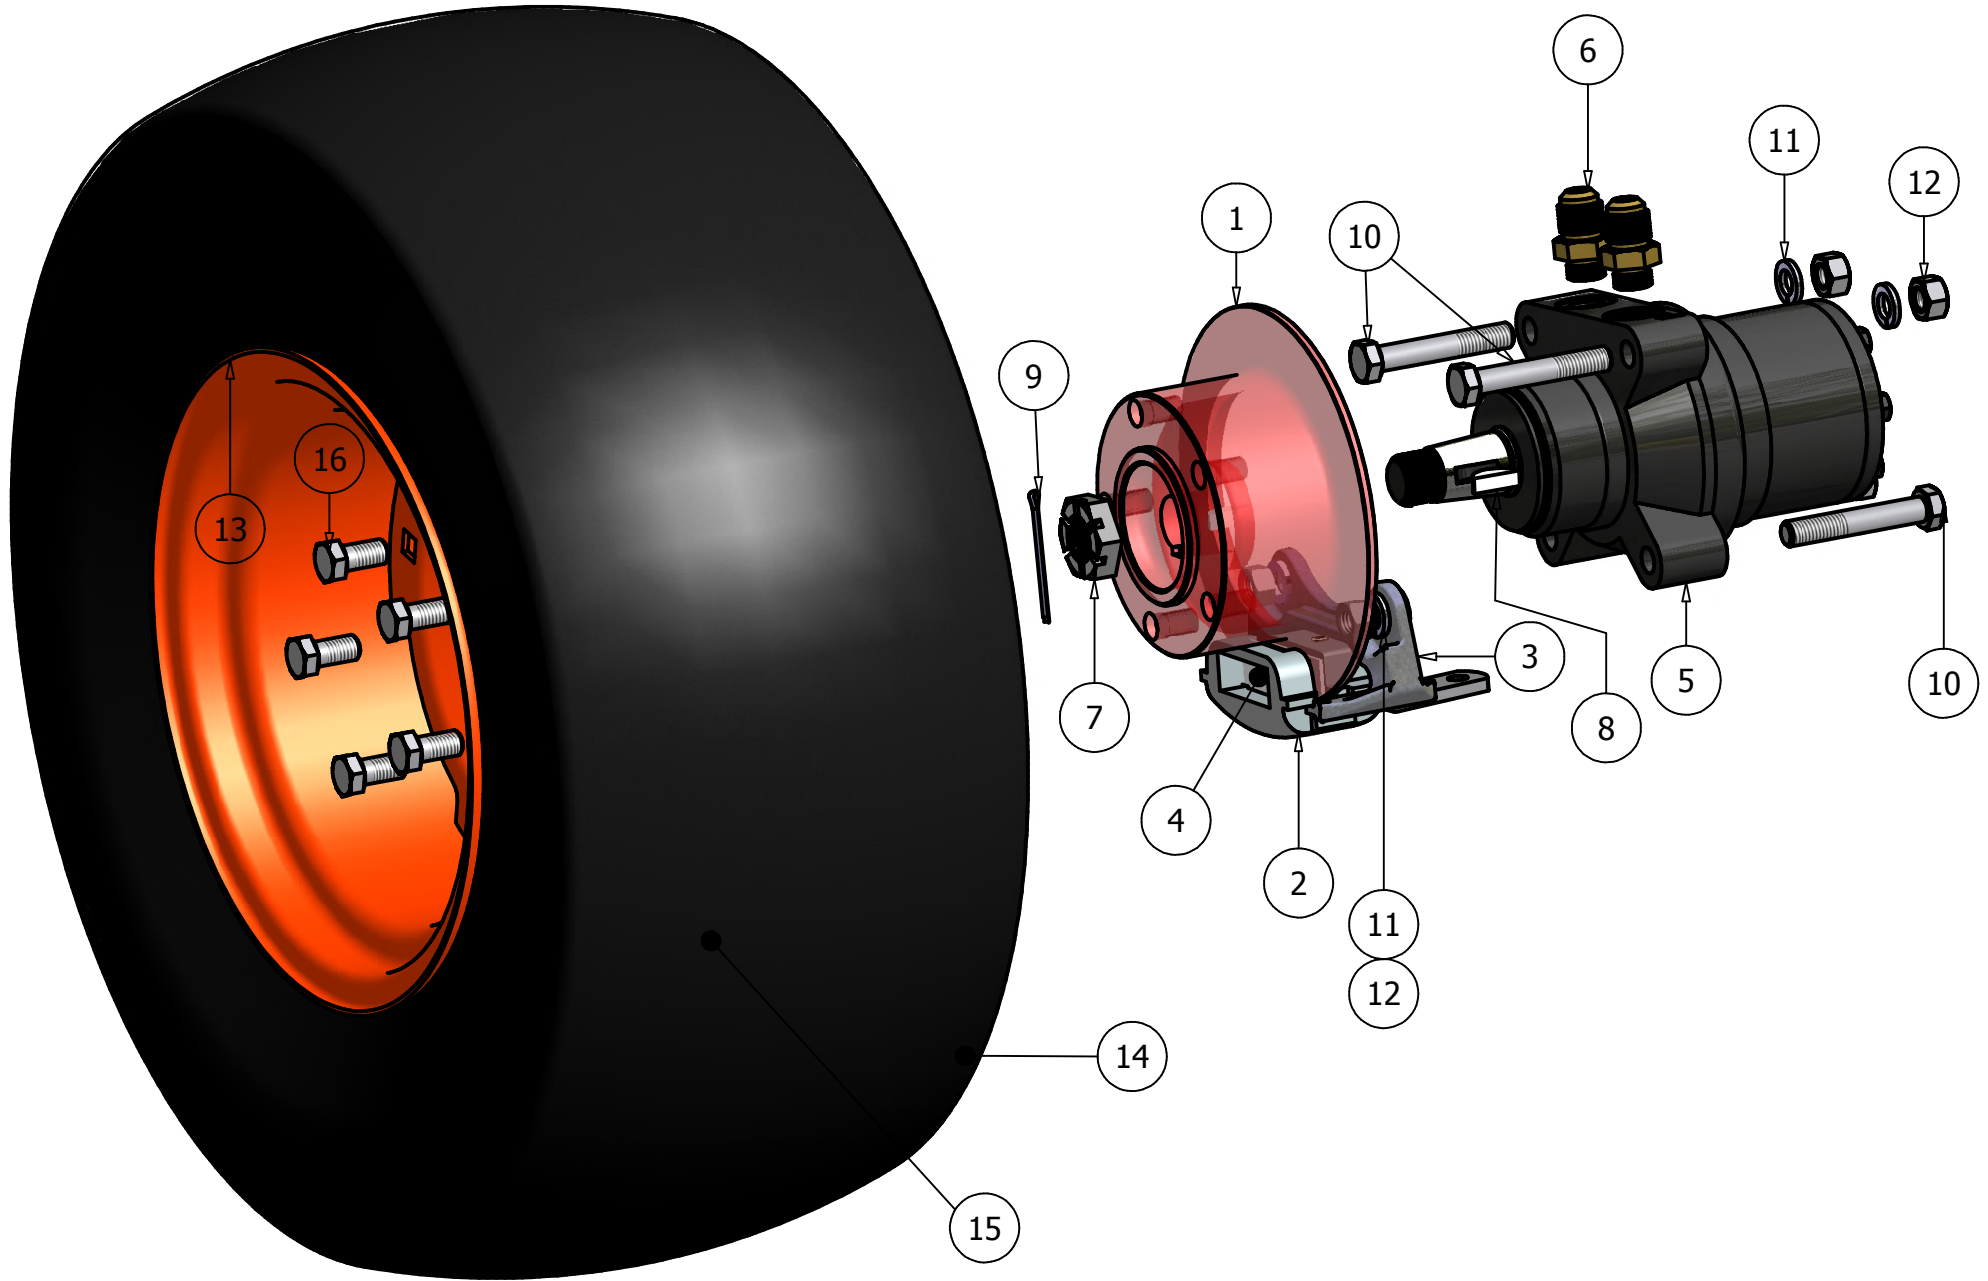

Wheel Motor/Tire and Wheel Assembly (Diesel)

Wheel Motor/ Tire and Wheel Assmebly			
ITEM	QTY	PART NUMBER	DESCRIPTION
1	1	092-5201-00	Brake Disc
2	1	016-1610-98/016-1609-98	Right Brake Assmebly/ Left
3	1	039-8936-00	Brake Casting
4	1	016-9998-00	Brake Pads
5	1	015-2004-00/015-2005-00	Right Wheel Motor/ Left
6	2	024-7033-00	Hydraulic Fitting
7	1	013-7050-00	Castle Nut
8	1	042-7041-00	Woodruff Key
9	1	020-7022-00	1/8" x 2 1/4" Cotter #8
10	4	018-7016-00	1/2" x 3" Hex Bolt
11	4	019-5007-00	1/2" Lock Washer
12	4	013-7018-00	1/2" Hex Nut
13	1	022-7064-00	12" Rim - 60" & 72" Cut
14	1	022-5349-00	24x12-12 Tire -60"&72" Cut
15	1	022-5450-00	24" Tire and Wheel Assembly
16	5	018-7033-00	1/2" x 1" Lug Bolt (Fine Thread)
17	1	022-7062-00	12" Rim - 48" & 52" Cut
18	1	022-5351-00	23x10.50-12 Tire - 48" & 52" Cut
19	1	022-5352-00	23x10.50-12 Tire and Wheel Assembly