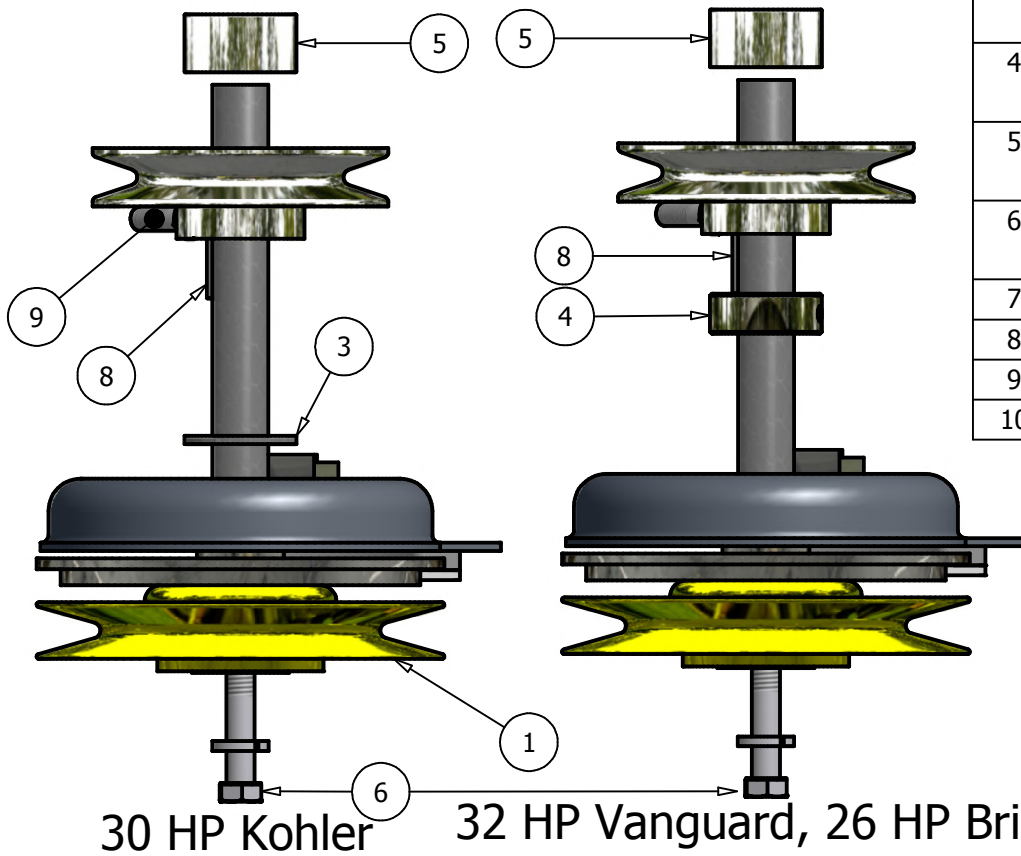

30 HP Kohler

32 HP Vanguard, 26 HP Briggs