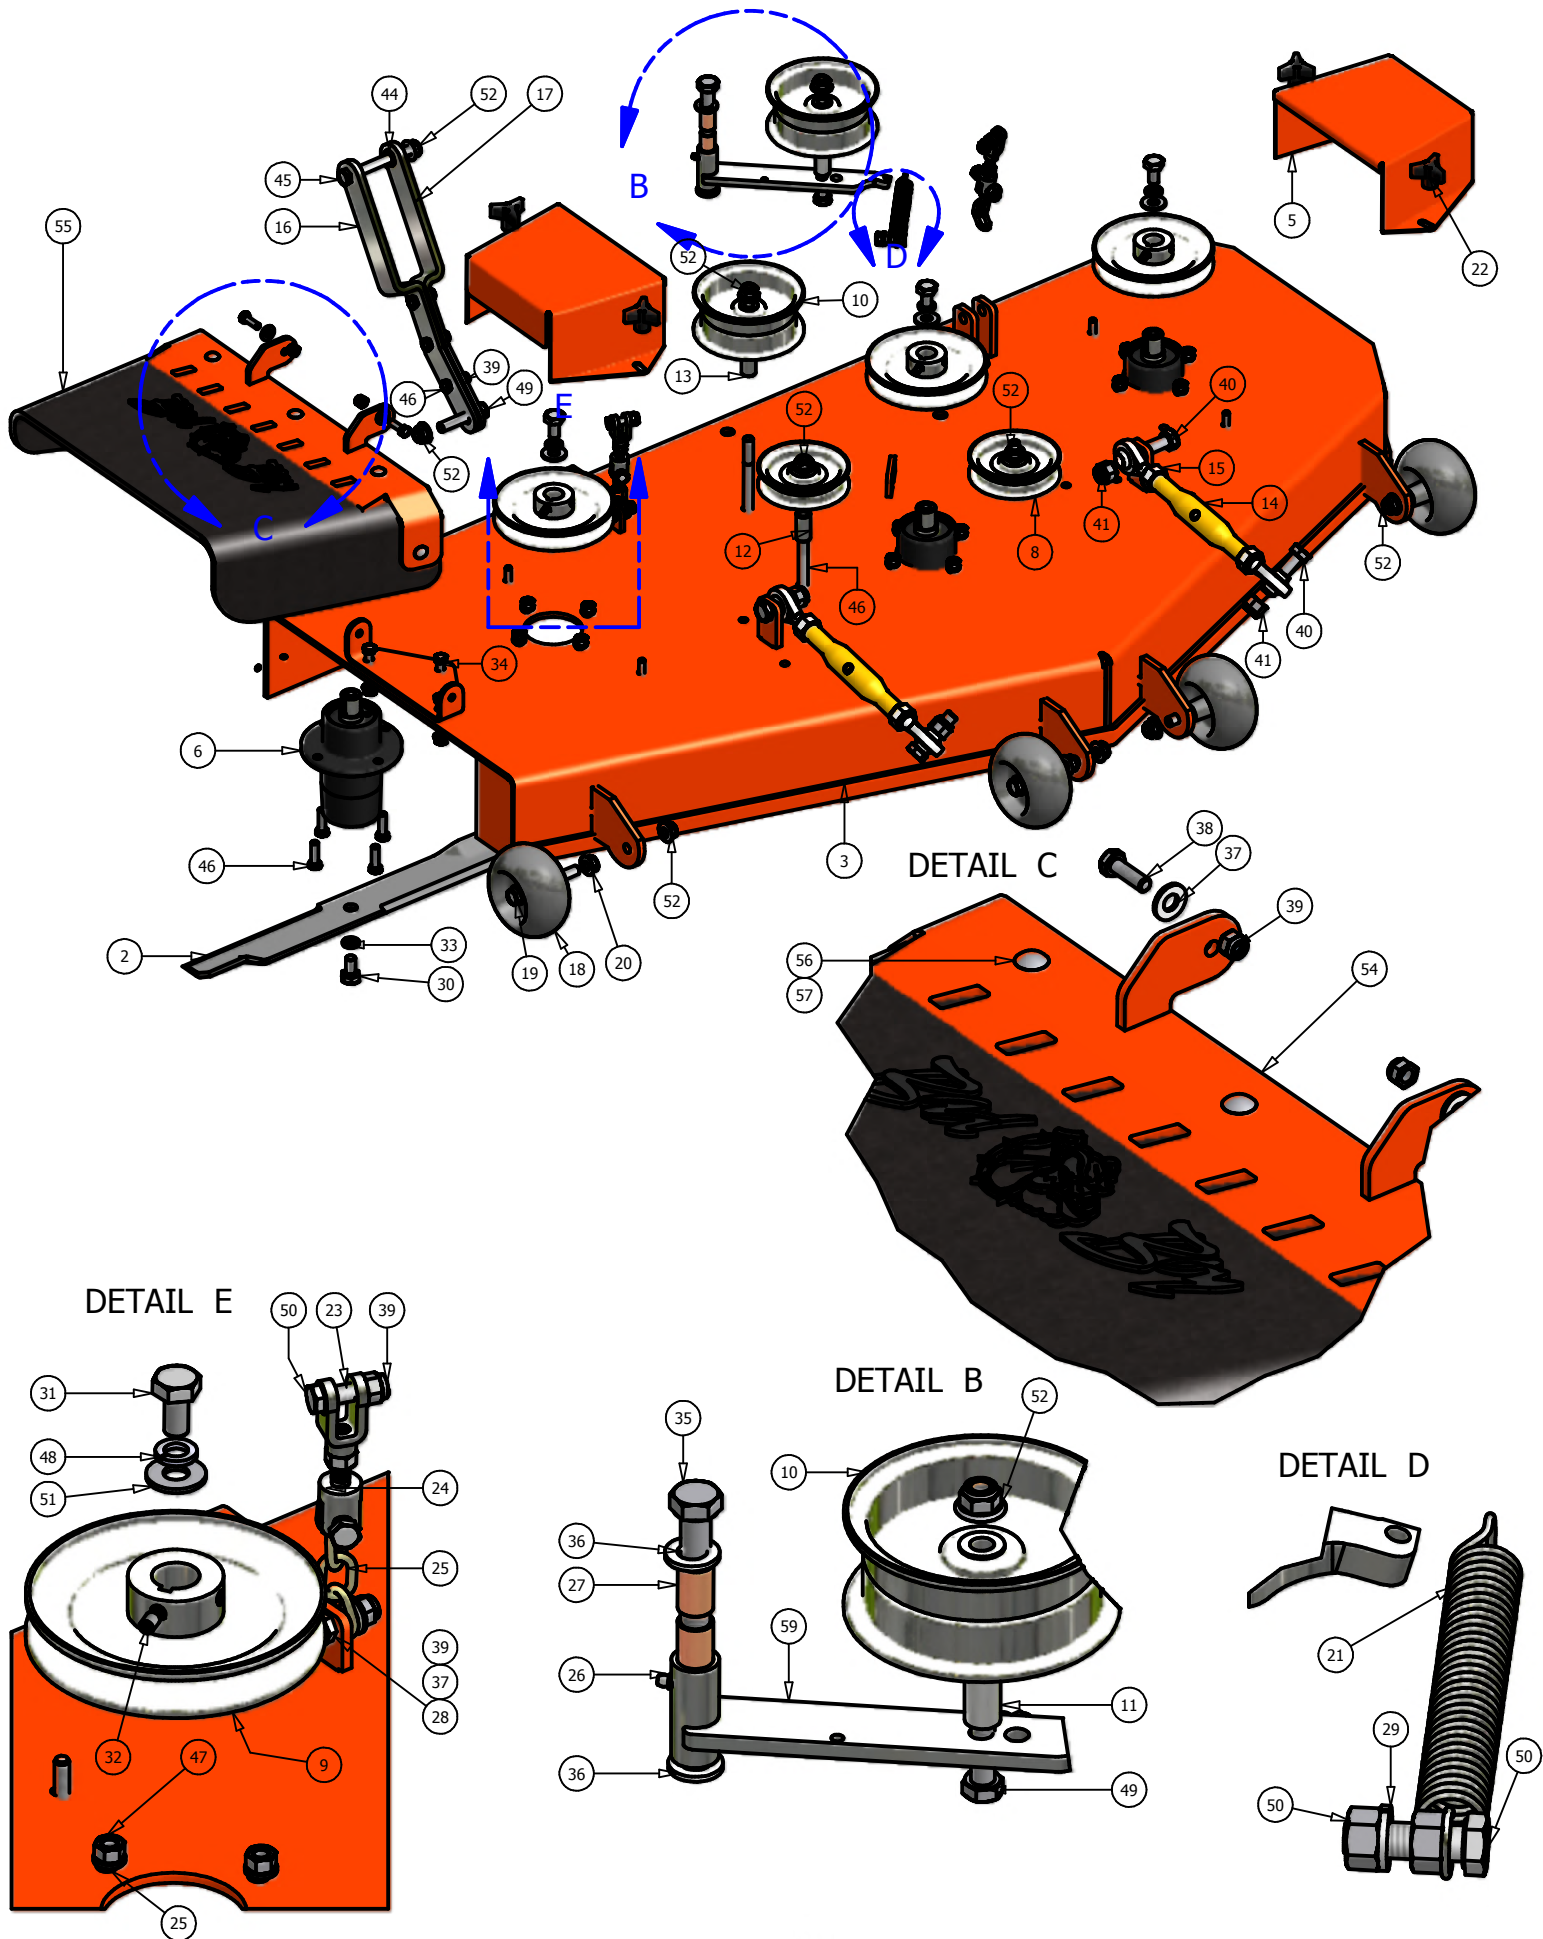

60" Pup Deck

60 Inch Deck Parts List			
ITEM	QTY	PART NUMBER	DESCRIPTION
1	1	041-1650-00	60" Deck Belt
2	3	038-6005-00	60" Fusion Blade
3	1	060-5403-00	60" Deck
4	1	206-6017-00	Discharge Chute Hanger
5	2	014-6004-00	Pulley Guard
6	3	037-6015-00	Spindle
7	1	039-6936-00	Deck Idler Arm
8	2	033-6001-00	4 3/4" Idler Pulley
9	3	033-6004-00	6 1/4" Drive Pulley
10	2	033-5001-01	5 3/4" Flat Idler Pulley
11	1	025-5337-00	1 1/4" Pulley Spacer
12	2	025-5338-00	Pup Pulley Spacer
13	1	025-5339-00	1 3/4" Pulley Spacer
14	2	048-6056-00	Turnbuckle
15	2	013-6058-00	3/4" Left Handed Nut
16	2	031-6027-00	Deck Support Arm(left)
17	2	031-6028-00	Deck Support Arm (Right)
18	6	022-5234-00	Anti-Scalp Rollers
19	6	018-5019-00	1/2" x 4" Bolt (Grade 8)
20	6	013-5300-00	1/2" Flange Nut
21	1	034-9035-00	Deck Idler Spring
22	4	045-6043-00	5/16" Knob
23	2	046-6044-00	Female Yoke
24	2	046-6048-00	Male Yoke
25	2	047-6047-00	3" Chain
26	1	24-6034-00	Grease Fitting (Drive-In Type)
27	2	032-6033-00	5/8" ID x 1 1/8" Brass Bushing
28	3	018-6049-00	3/8" x 1" Hex Bolt
29	13	019-5037-00	3/8" Lock Washer
30	3	018-6020-00	5/8" x 2" Fine Threaded Bolt
31	3	018-5006-00	1/2" x 1 1/2" Bolt (Fine Threaded)
32	3	030-6029-00	3/8" Set Screw
33	3	019-4807-00	5/8" Lock Washer
34	3	018-5250-00	3/8" x 3/4" Hex Bolt
35	1	018-5311-00	5/8" x 4" Hex Bolt
36	2	019-6017-00	.635 ID Plastic Washer
37	2	019-6042-00	.360 ID Plastic Washer
38	2	018-5015-00	5/16" x 1" Hex Bolt
39	15	013-8047-00	5/16" Nylock Nut
40	4	018-6059-00	5/8" x 2 1/2" Hex Bolt
41	4	013-7021-00	5/8 Std NC Nylock Nut
42	3	018-6054-00	1/2" x 3 1/2" Bolt
44	4	019-5010-00	1/2" Brass Washer
45	2	018-7050-00	1/2" x 4 1/2" Bolt
46	18	018-5040-00	3/8" x 1 1/4" Hex Bolt
47	14	013-6014-00	3/8" Hex Nut
48	3	019-5007-00	1/2" Lock Washer
49	2	018-6036-00	1/2" x 2 1/2" Hex Bolt
50	5	018-6012-00	3/8" x 1 1/2" Hex Bolt
51	3	019-6020-00	1/2" Cupped Washer
52	13	013-8050-00	1/2" Flange Lock Nut
53	1	039-4863-00	2007 Lower Hanger Plate
54	1	039-4864-00	2007 Hanger Plate
55	1	210-6004-10	Rubber Side Discharge
56	5	018-5020-00	5/16" x 1 1/2" Carriage Bolt
57	5	013-8049-00	5/16" Nylock Flange Nut