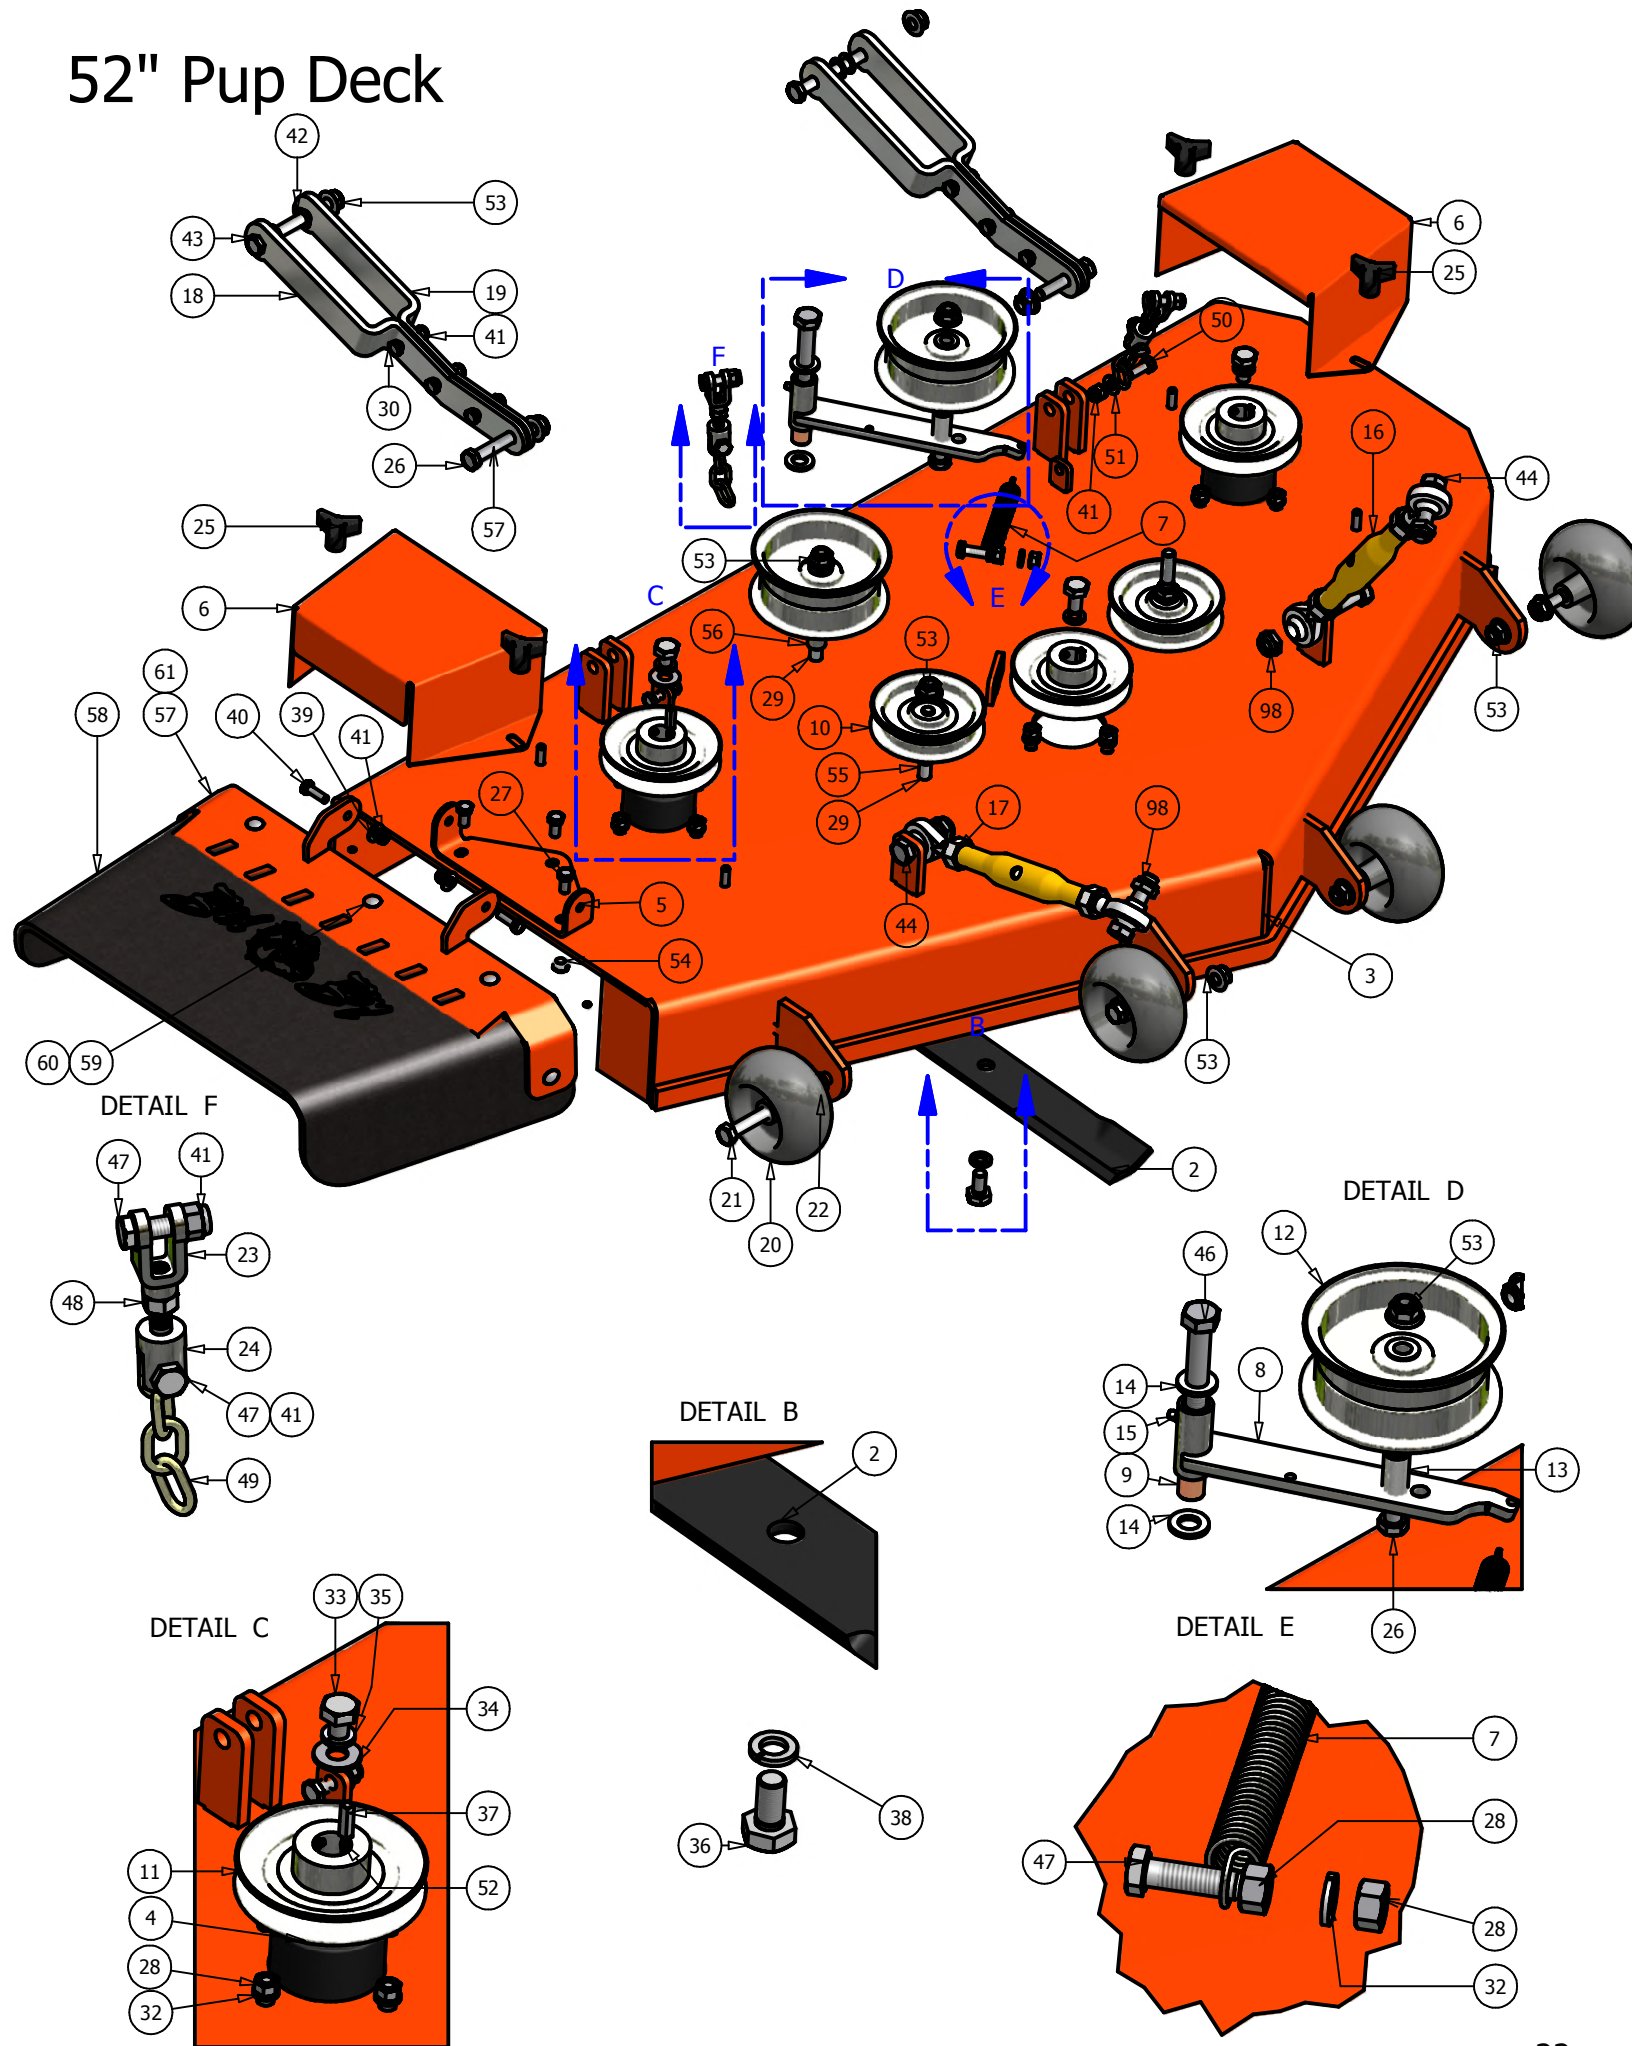

52" Pup Deck

52" Pup Deck- Parts List

ITEM	QTY	PART NUMBER	DESCRIPTION
1	1	041-1490-00	52" Pup Deck Belt
2	3	038-3010-00	52" Fusion Blade
3	1	060-5402-00	52" Deck
4	3	037-6015-00	Spindle
5	1	206-6017-00	Discharge Chute Hanger
6	2	014-6004-00	Pulley Guard
7	1	034-9035-00	Deck Idler Spring
8	1	039-6936-00	Deck Idler Arm
9	2	032-6033-00	5/8" ID x 1 1/8" Brass Bushing
10	2	033-6001-00	4 3/4" Idler Pulley
11	3	033-6003-01	5" Deck Pulley
12	2	033-5001-00	5 3/4" Flat Idler Pulley
13	1	025-5337-00	1 1/4" Pulley Spacer
14	2	019-6017-00	.635 ID Plastic Washer
15	1	024-6034-00	GreaseFitting (Drive-IN Type)
16	2	048-6056-00	Turnbuckle
17	2	013-6058-00	3/4" Left Handed Nut
18	2	031-6000-00	DeckSupport Arm
19	2	031-6000-00	Deck Suport Arm
20	6	022-5234-00	Anti-Scalp Rollers
21	6	018-5019-00	1/2" x 4" Bolt (Grade 8)
22	6	013-5300-00	1/2" Flange Nut
23	2	046-6044-00	Female Yoke
24	2	046-6048-00	Male Yoke
25	4	045-6043-00	5/16" Knob
26	3	018-6036-00	1/2" x 2 1/2" Hex Bolt
27	3	018-5250-00	3/8" x 3/4" Hex Bolt
28	14	013-6014-00	3/8" Hex Nut
29	3	018-6054-00	1/2" x 3 1/2" Bolt
30	18	018-5040-00	3/8" x 1 1/4" Hex Bolt
32	13	019-5037-00	3/8" Lock Washer
33	3	018-5006-00	1/2" x 1 1/2" Bolt
34	3	019-6020-00	1/2" Spring Cupped Washer
35	3	019-5007-00	1/2" Lock Washer
36	3	018-6021-00	5/8" x 1.5" Fine Threaded Bolt
37	3	042-6030-00	1/4" x 1" Key
38	3	019-4807-00	5/8" Lock Washer
39	2	019-6042-00	.360 ID Plastic Washer
40	2	018-5015-00	5/16" x 1" Hex Bolt
41	14	013-8047-00	5/16" Nylock Nut
42	4	019-5010-00	1/2" Brass Washer
43	2	018-7050-00	1/2" x 4 1/2" Bolt
44	4	018-6059-00	5/8" x 2 1/2" Hex Bolt
45	1	013-7021-00	5/8 Std NC Nylock Nut
46	1	018-5311-00	5/8" x 4" Hex Bolt
47	5	018-6012-00	3/8" x 1 1/4" Hex Bolt
48	2	013-6051-00	3/8" Fine Threaded Jam Nut
49	2	047-6047-00	3" Chain
50	2	018-6049-00	3/8" x 1" Hex Bolt
51	2	019-5029-00	3/8" Flat Washer
52	3	030-6029-00	3/8" Set Screw
53	14	013-8050-00	1/2" Flange Lock Nut
54	3	013-5201-00	3/8" Flange Nut
55	2	025-5338-00	1 1/2" Pulley Spacer
56	1	025-5339-00	1 3/4" Pulley Spacer
57	1	039-4870-00	2007 Hanger Plate
58	1	210-6005-00	Rubber Side Discharge
59	5	018-5020-00	5/16" x 1 1/2" Carriage Bolt
60	5	013-8049-00	5/16" Nylock Flange Nut
61	1	039-4871-00	2007 Lower Hanger Plate