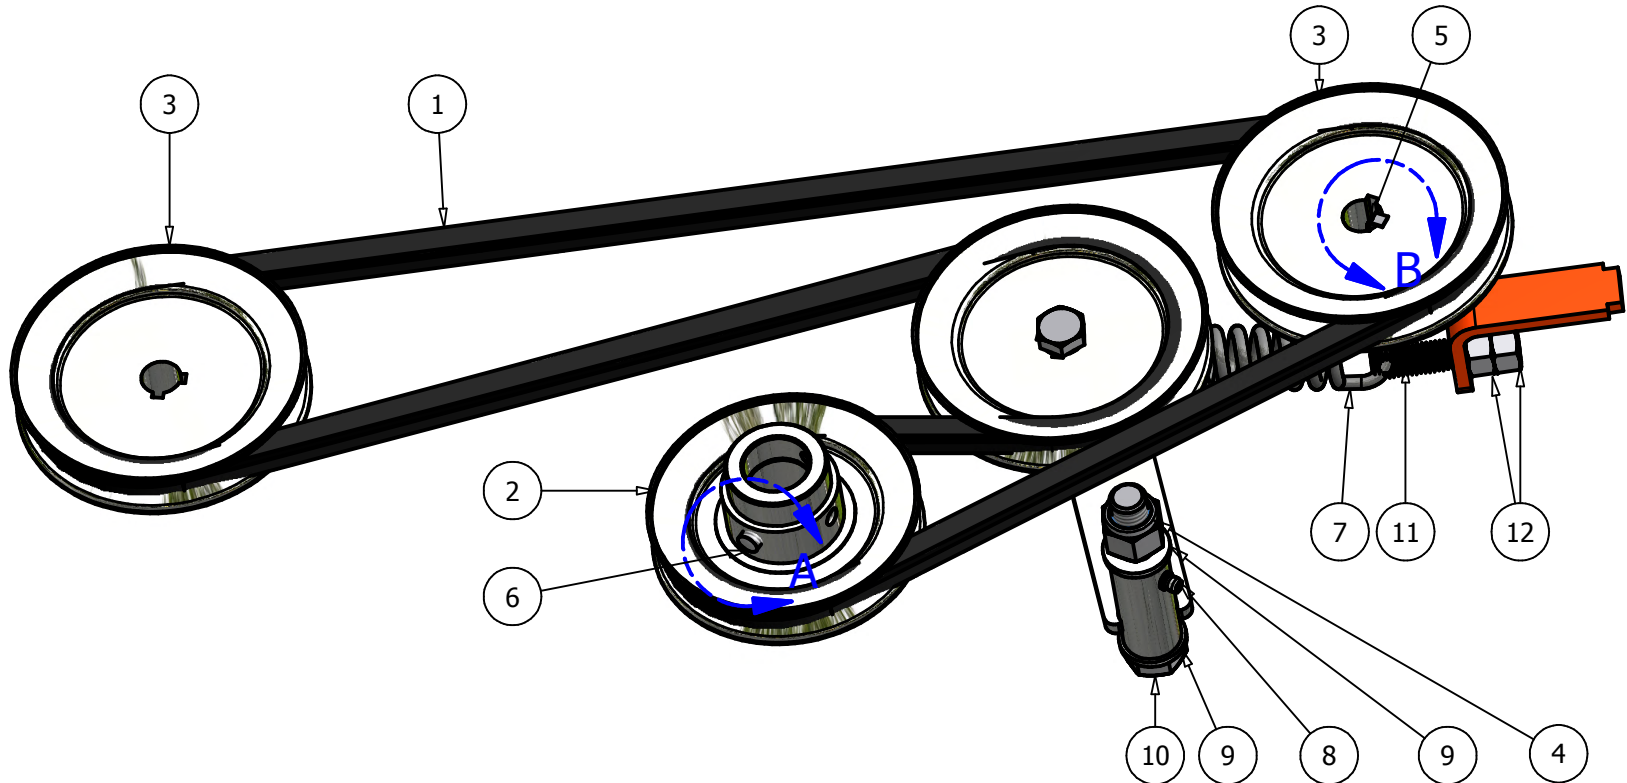

Belt			
ITEM	QTY	PART NUMBER	DESCRIPTION
1	1	041-5048-00	Pump Belt
2	1	033-5034-00	4 3/4" Motor Pulley
3	2	033-5003-00	5" Pump Pulley
4	1	013-7021-00	5/8" Nylock Nut
5	2	042-5301-00	5mm x 1 Key
6	1	030-6029-00	3/8" Set Screw
7	1	034-5039-00	Pump Idler Spring 6"
8	1	024-6034-00	Grease Fitting (Drive-In Type)
9	2	019-6017-00	.635 ID Plastic Washer
10	1	018-5311-00	5/8" x 4" Hex Bolt
11	1	018-2004-00	Spring Tensioner
12	2	013-7018-00	1/2" Hex Nut