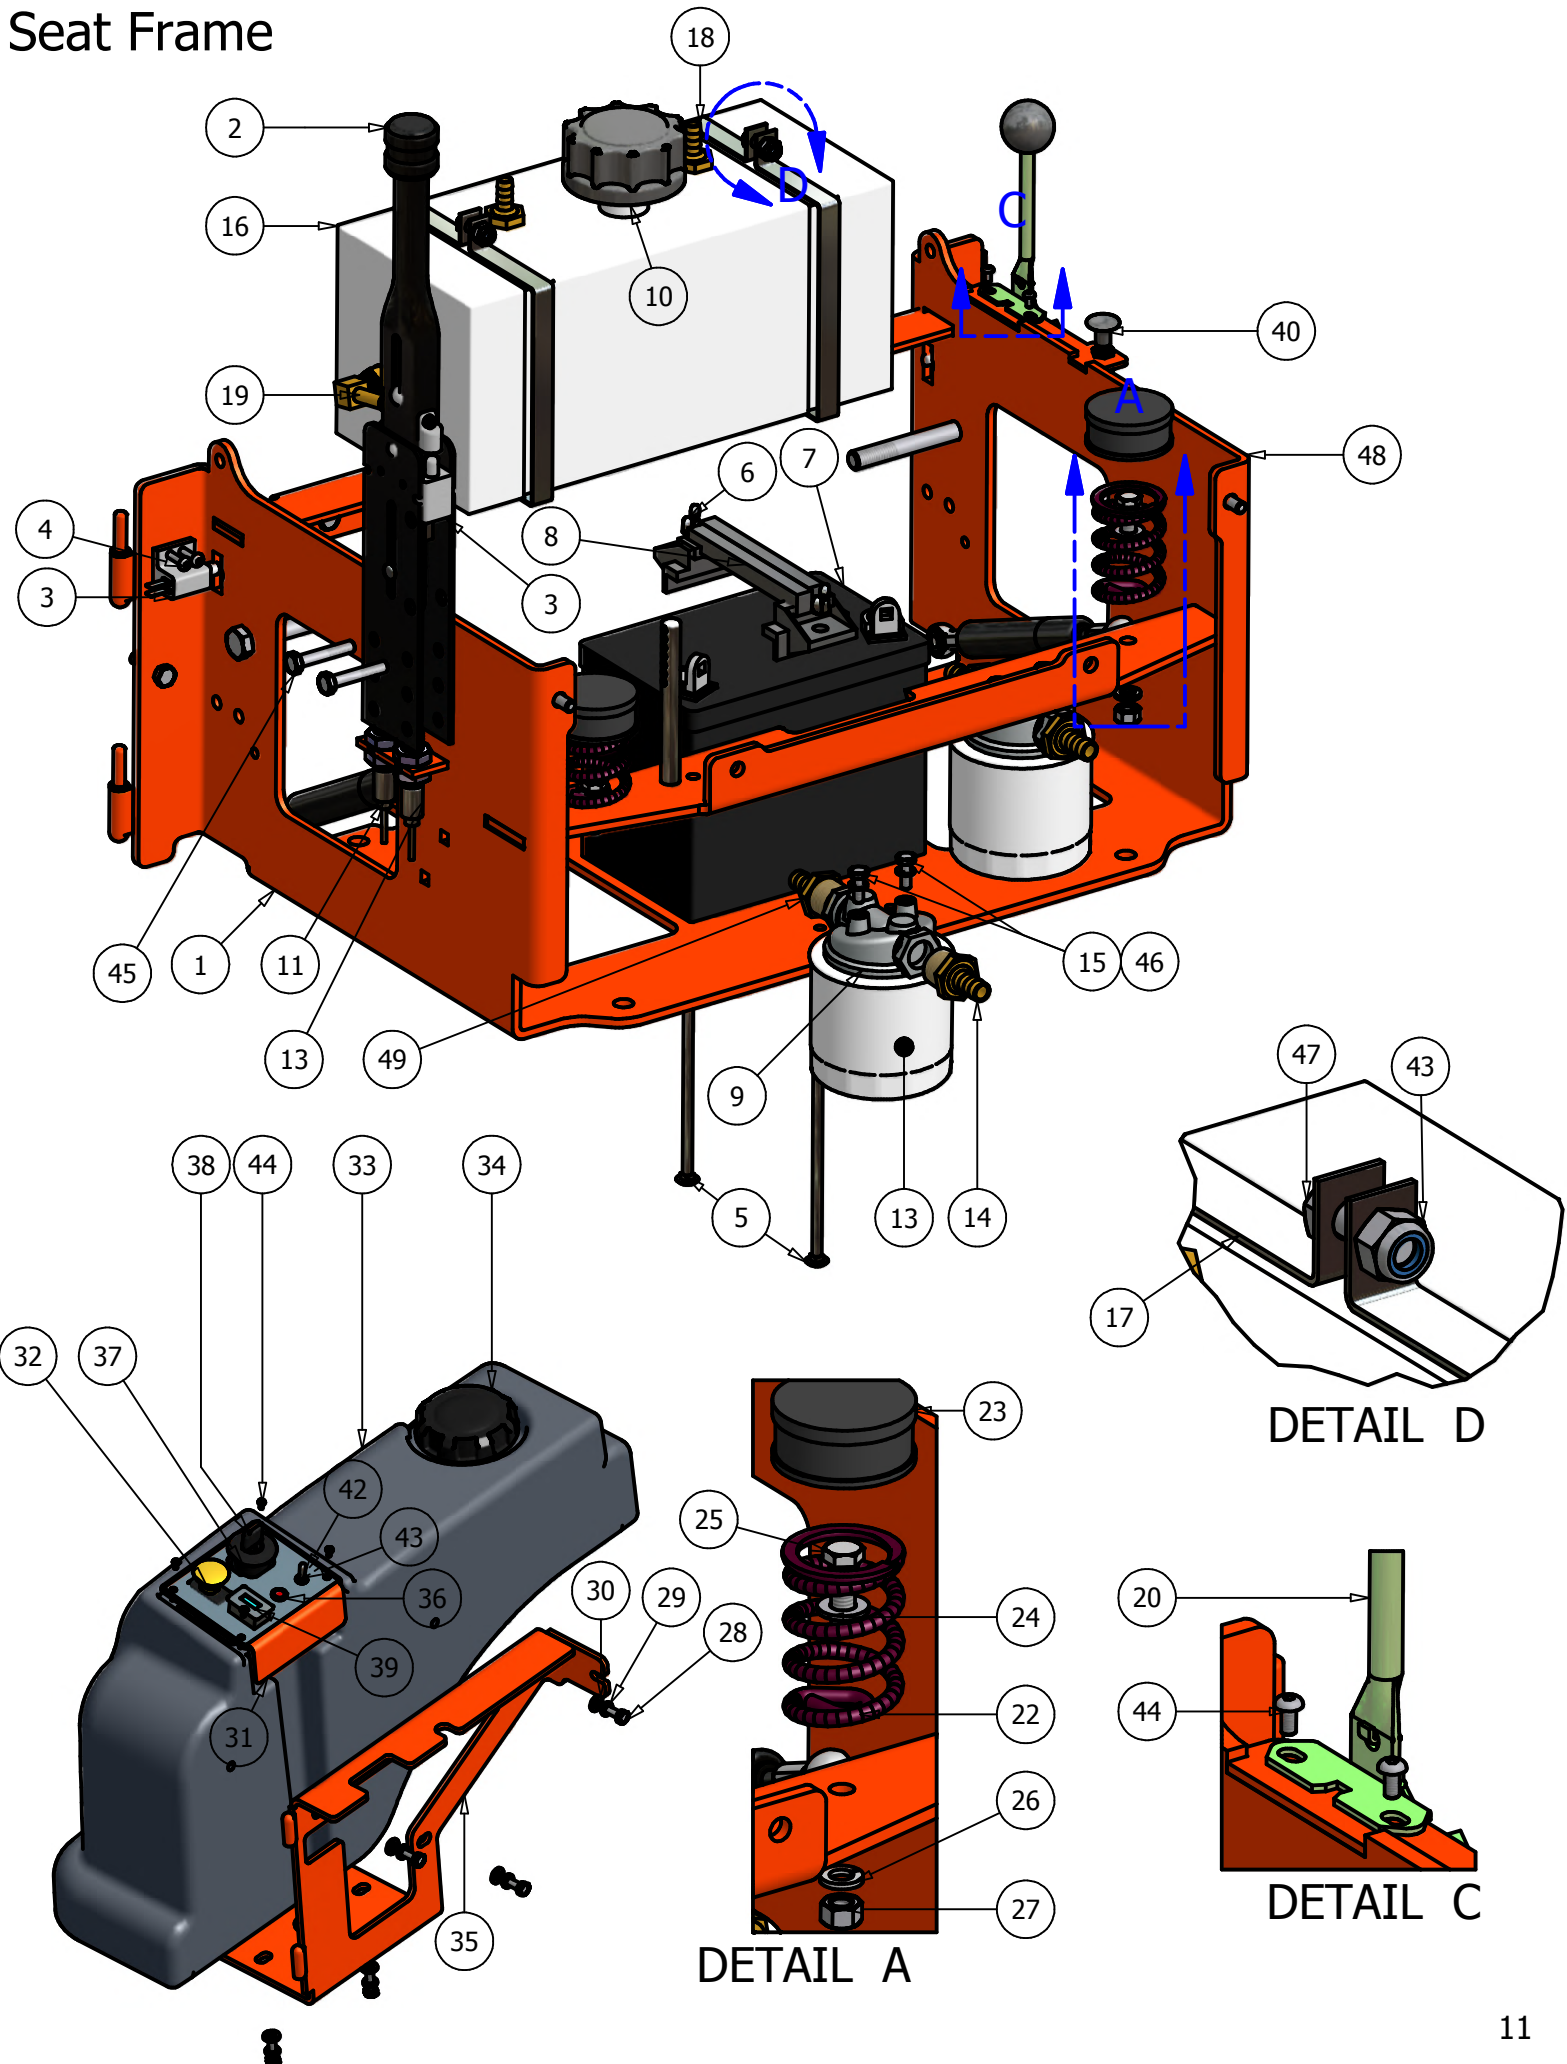

Seat Frame

Seat Frame & Tanks

ITEM	QTY	PART NUMBER	DESCRIPTION
1	1	080-6010-00	Seat Frame
2	1	069-8054-00	Brake Lever
3	3	077-8073-00	Brake Handle Switch
4	4	018-8056-00	1024 x 1" Bolt
5	2	018-8050-00	7" Stove Bolt
6	2	013-8051-00	1/4" Wing Nut
7	1	068-8049-00	Battery
8	1	043-8929-00	Battery hold-down
9	2	062-8013-00	Filter Head
10	1	066-8048-00	Hydraulic Tank Cap
11	1	064-8055-00	Short Brake Cable
12	1	064-8056-00	Long Brake Cable
13	2	063-8014-00	Hydraulic Filter
14	2	024-5050-00	Filter Head Fitting
15	4	018-8052-00	1/4" x 3/4" Hex Bolt
16	1	067-9016-00	Hydraulic Tank
17	2	213-6001-00	Hydraulic Tank Strap
18	2	024-5205-00	3/8" X 3/8" Hose Barb
19	2	024-5203-00	1/2" x 1/2" Filter Head Fitting (90 Degree)
20	1	055-8017-00	Throttle (23 Briggs, 26 Kawasaki, 30 Kohler)
21	1	055-8021-00	Throttle (32 Briggs)
22	2	034-8045-00	Seat Spring
23	2	014-8047-00	1 1/2" Spring Cap Cover
24	2	019-5029-00	3/8" Flat Washer
25	2	018-6012-00	3/8" x 1 1/2" Hex Bolt
26	4	019-5037-00	3/8" Lock Washer
27	8	013-6014-00	3/8" Hex Nut
28	8	018-5015-00	5/16" x 1" Hex Bolt
29	12	019-8051-00	5/16" Lock Washer
30	8	019-8044-00	5/16" Flat Washer
31	1	079-3401-00	Control Panel
32	1	056-8058-00	Blade Engager
33	1	067-5000-00/ 067-5001-00	Right Fuel Tank/ Left Fuel Tank
34	2	066-8076-00	Fuel Cap
35	1	031-2007-00/ 031-2006-00	Right Tank Swing Arm/ Left
36	1	089-1000-00	Oil Light
37	1	077-8076-00	Ignition Switch
38	1	042-9000-00	Ignition Key
39	1	083-4013-00	Tachometer
40	1	054-8016-00	Choke
41	1	054-8017-00	Choke (All Kohler Engines)
42	1	078-8077-00	Deck Lift
43	1	013-8047-00	5/16" Nylock Nut
44	6	018-5200-00	1024 X 5/8" Buttonhead Bolt
45	2	018-8059-00	5/16" x 1 3/4" Hex Bolt
46	4	019-4008-00	1/4" Lock Washer
47	4	018-8063-00	5/16" x 3/4" Hex Bolt
48	1	029-8059-00	Piezo Buzzer
49	2	024-5342-00	1/2" x 3/8" Barb Fitting