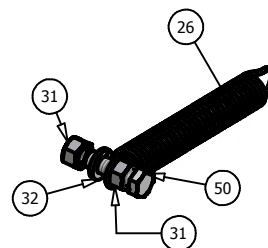

## 48" Pup Deck

ITEM	QTY	PART NUMBER	DESCRIPTION
1	1	041-1420-00	48" Deck Belt
2	3	038-4830-00	48" Fusion Blade
3	1	060-4800-00	48" Deck
4	1	206-6017-00	Discharge Chute Hanger
5	1	014-4801-00	48" Spindle Cover
6	1	014-6004-00	Spindle Cover
7	3	037-6015-00	Spindle
8	1	039-6936-00	Deck Idler Arm
9	1	018-5311-00	5/8" x 4" Hex Bolt
10	2	019-6017-00	.635 ID Plastic Washer
11	2	032-6033-00	5/8" ID x 1 1/8" Brass Bushing
12	1	033-6001-00	4 3/4" Idler Pulley
13	3	033-6003-01	5" Deck Pulley
14	2	033-5001-00	5 3/4" Deck Idler Pulley
15	1	025-5337-00	1 1/4" Pulley Spacer
16	1	025-5338-00	Pup Pulley Spacer
17	1	025-5339-00	1 3/4" Pulley Spacer
18	2	048-6056-00	Turnbuckle
19	2	013-6058-00	3/4" Left Handed Nut
20	4	022-5234-00	Anti-Scalp Rollers
21	4	018-5019-00	1/2" x 4" Bolt (Grade 8)
22	4	013-5300-00	1/2" Flange Nut
23	4	045-6043-00	5/16" Knob
24	2	031-5351-00	Deck Support Arm (left)
25	2	031-5352-00	Deck Support Arm (Right)
26	1	034-9035-00	Deck Idler Spring
27	2	046-6044-00	Female Yoke
28	2	046-6048-00	Male Yoke
29	2	047-6047-00	3" Chain
30	18	018-5040-00	3/8" x 1 1/4" Hex Bolt
31	14	013-6014-00	3/8" Hex Nut
32	13	019-5037-00	3/8" Lock Washer
33	3	018-5006-00	1/2" x 1 1/2" Bolt Fine Threaded
34	3	019-5007-00	1/2" Lock Washer
35	3	018-6021-00	5/8" x 1.5" Fine Threaded Bolt
36	3	019-4807-00	5/8" Lock Washer
37	12	013-5041-00	3/8 Nylock Nut
38	2	018-7050-00	1/2" x 4 1/2" Bolt
39	3	019-6020-00	1/2" Cup Washer
40	6	018-5015-00	5/16" x 1" Hex Bolt
41	3	018-6036-00	1/2" x 2 1/2" Hex Bolt
42	4	018-6059-00	5/8" x 2 1/2" Hex Bolt
43	4	013-7021-00	5/8" Nylock Nut
44	2	013-8047-00	3/8 Std NC Nylock Nut
45	2	019-6042-00	.360 ID Plastic Washer
46	3	018-5250-00	3/8" x 3/4" Hex Bolt
47	3	013-5201-00	3/8" Flange Nut
48	2	018-6049-00	3/8" x 1" Hex Bolt
49	2	019-5029-00	3/8" Flat Washer
50	5	018-6012-00	3/8" x 1 1/2" Hex Bolt
51	2	013-6051-00	3/8" Fine Threaded Jam Nut
52	2	018-6054-00	1/2" x 3 1/2" Bolt
53	1	024-6034-00	Grease Fitting (Drive-In Type)
54	3	030-6029-00	3/8" Hex Bolt
55	11	013-8050-00	1/2" Flange Lock Nut
56	4	019-5010-00	1/2" Brass Washer
57	5	018-5020-00	5/16" x 1 1/2" Carriage Bolt
58	1	210-6005-00	Rubber Side Discharge
59	5	013-8049-00	5/16" Nylock Flange Nut
60	1	039-4870-00	2007 Hanger Plate
61	1	039-4871-00	2007 Lower Hanger Plate