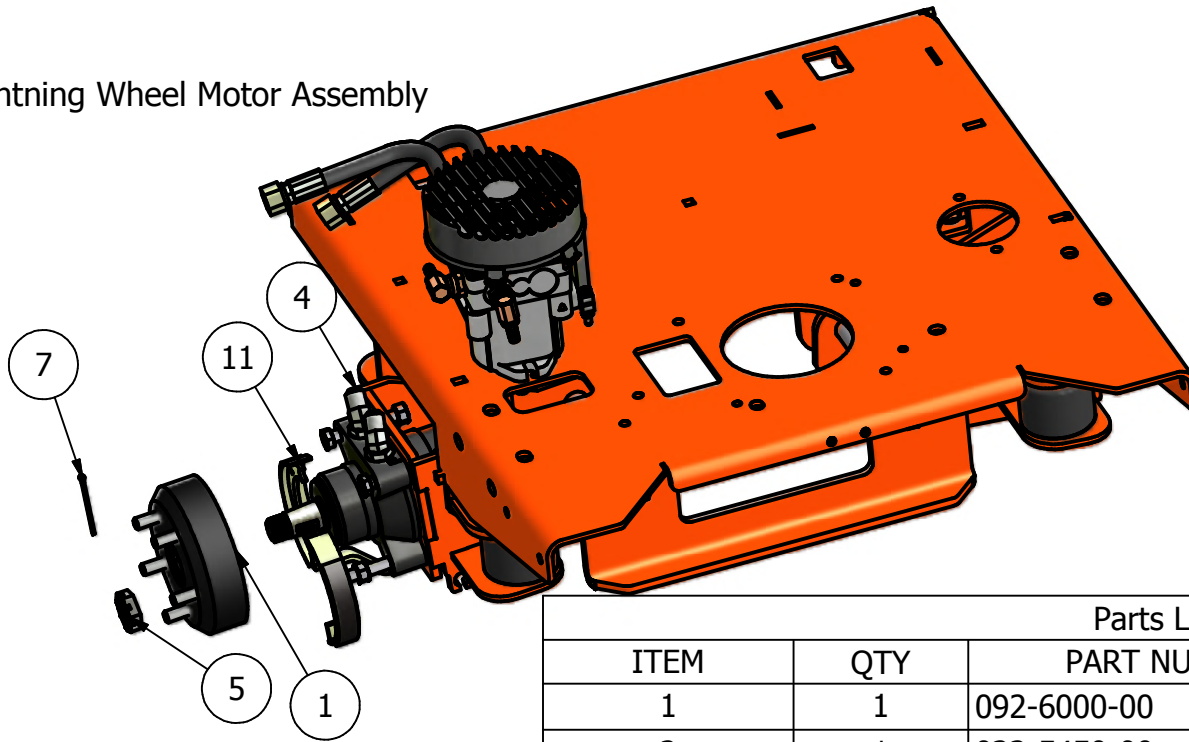

Lightning Wheel Motor Assembly

Hydraulic Hose For 48", 52" And, 60"
051-6000-00

Hydraulic Hose For 72"
051-6050-00

Parts List			
ITEM	QTY	PART NUMBER	DESCRIPTION
1	1	092-6000-00	Brake Drum
2	1	022-5450-00	24" Tire and Wheel Assembly
3	1	022-7061-00	12" Rim - 60"&72" Cut
4	2	024-2050-00	Hydraulic Fitting (Wheel Motor)
5	1	013-7004-00	Castle Nut
7	1	020-7022-00	1/8"x2 1/4" Cotter Pin
8	1	022-5349-00	24x12-12 Tire 60"&72" Cut
9	5	013-3000-00	Lug Nuts
10	1	022-5352-00	23x10.50-12 Tire & Wheel
11	2	092-6050-00	Brake Pads
12	1	022-5351-00	23x10.50-12 Tire
13	1	022-7062-00	12" Rim 48" & 52" Cut
10	2	Suspension Cage	
11	8	018-5006-00	1/2" x 1 1/2" Bolt
12	8	019-8053-00	7/16" Lock Washer
15	2	018-2051-00	5/8"x10" Hex Bolt (Grade8)
16	2	013-5301-00	5/8" Nylock (1/2 Jam)
17	2	Nylock Nut	5/8 Std NC Nylock Nut